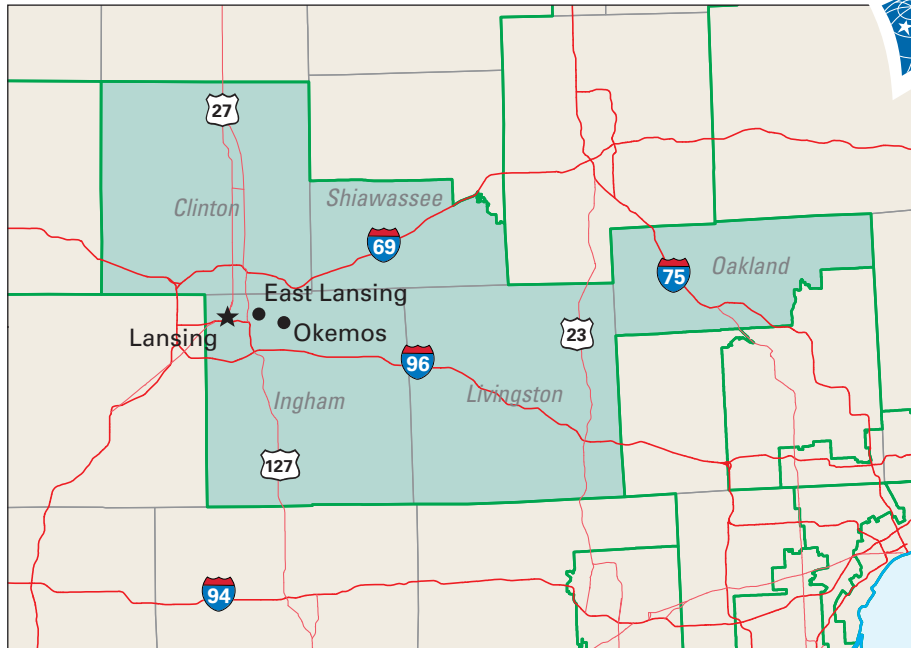

# Congressional District 8

**8** Congressional District  
Clinton County

Michigan (15 Districts)