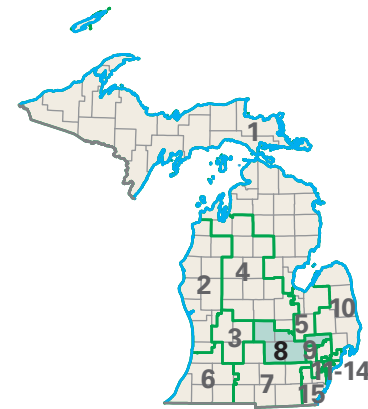

# Congressional District 8

**8** Congressional District  
Clinton County

Michigan (15 Districts)