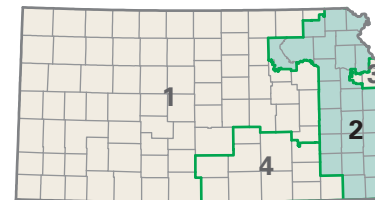

Congressional District 2

- 2** Congressional District
- Linn County

Kansas (4 Districts)