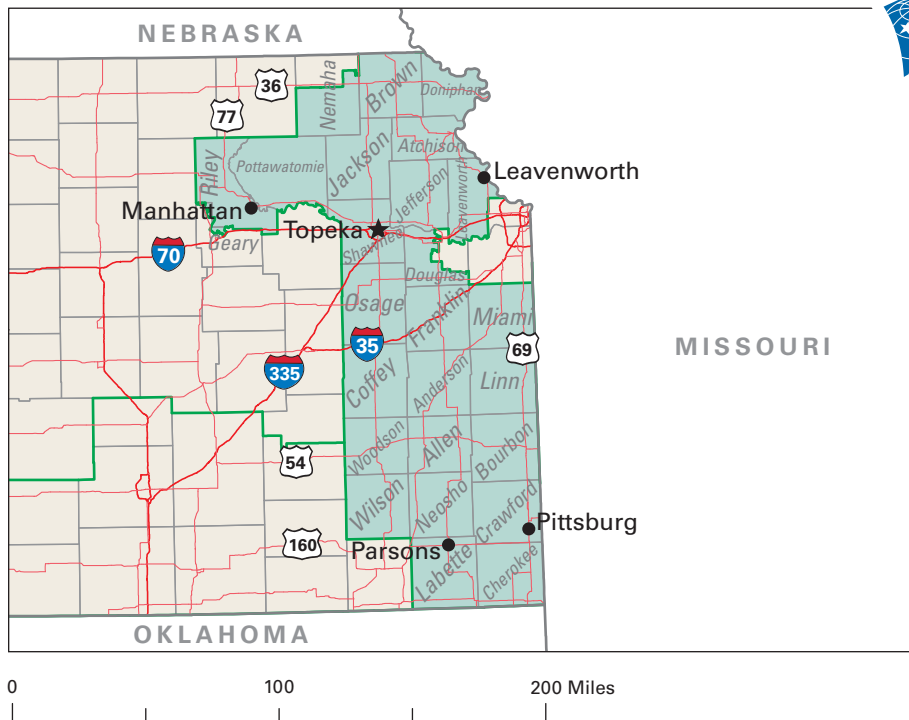

Congressional District 2

- 2** Congressional District
- Linn County

Kansas (4 Districts)