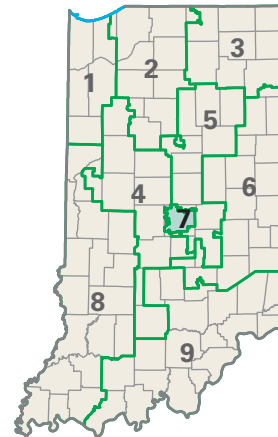

Congressional District 7

nationalatlas.govTM

7 Congressional District

Marion County

Indiana (7 Districts)