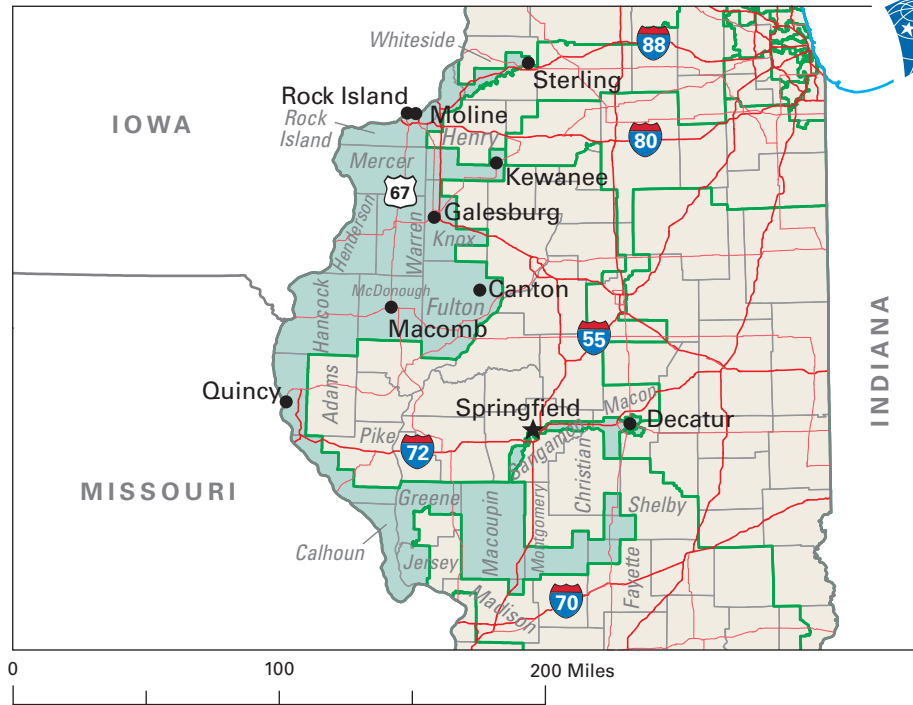

Congressional District 17

nationalatlas.gov

- 17** Congressional District
- Fulton* County

Illinois (19 Districts)