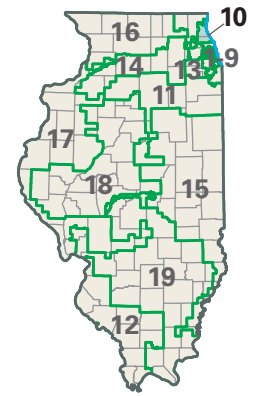

Congressional District 10

10 Congressional District

Lake County

Illinois
(19 Districts)