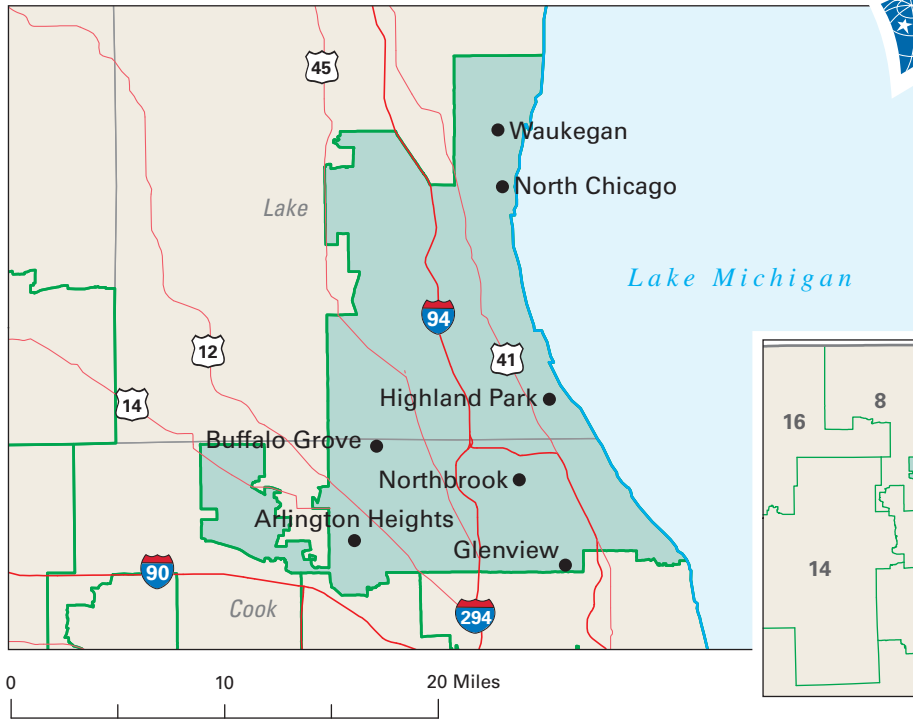

Congressional District 10

10 Congressional District

Lake County

Illinois
(19 Districts)