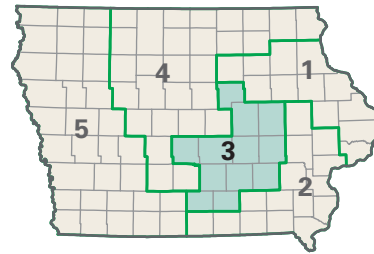

# Congressional District 3

nationalatlas.gov™

- 3** Congressional District
- Polk* County

*Iowa (5 Districts)*