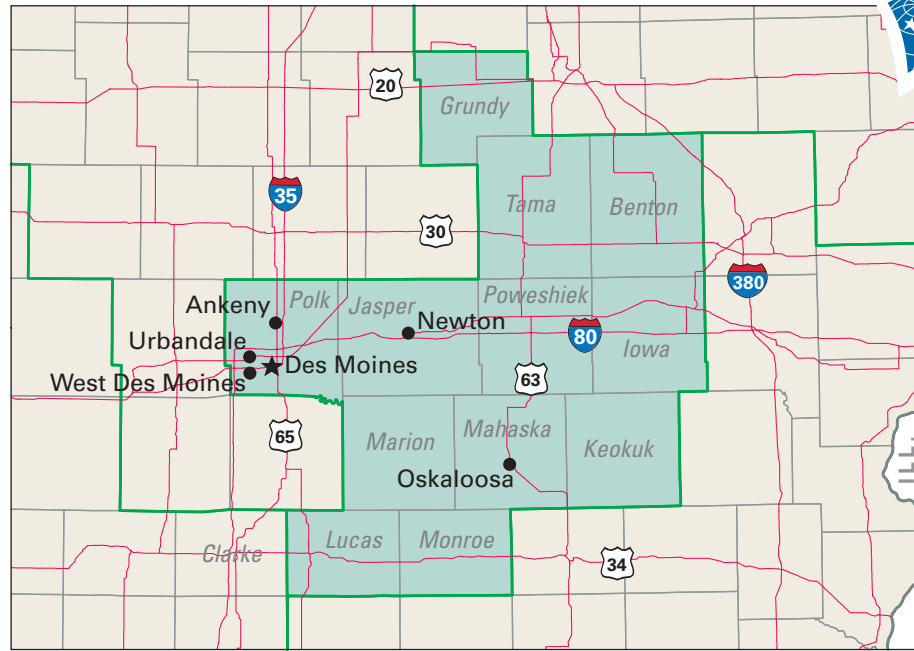

# Congressional District 3

nationalatlas.gov™

- 3** Congressional District
- Polk* County

*Iowa (5 Districts)*