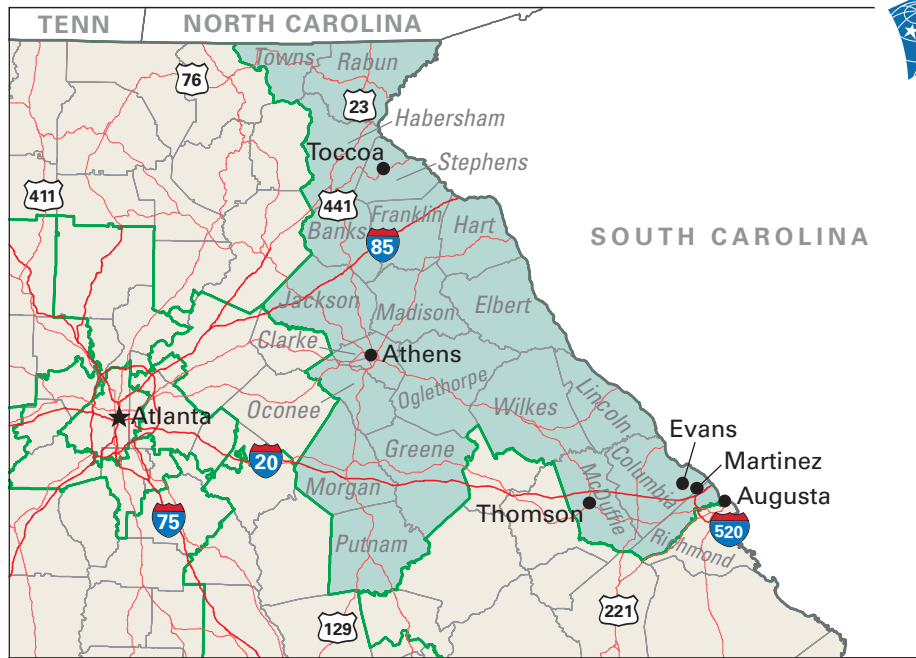

Congressional District 10

0 50 100 Miles

10 Congressional District

Columbia County

Georgia (13 Districts)