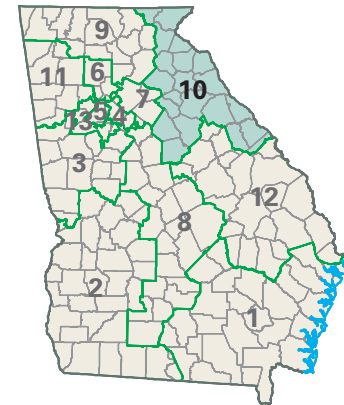

Congressional District 10

0 50 100 Miles

10 Congressional District

Columbia County

Georgia (13 Districts)