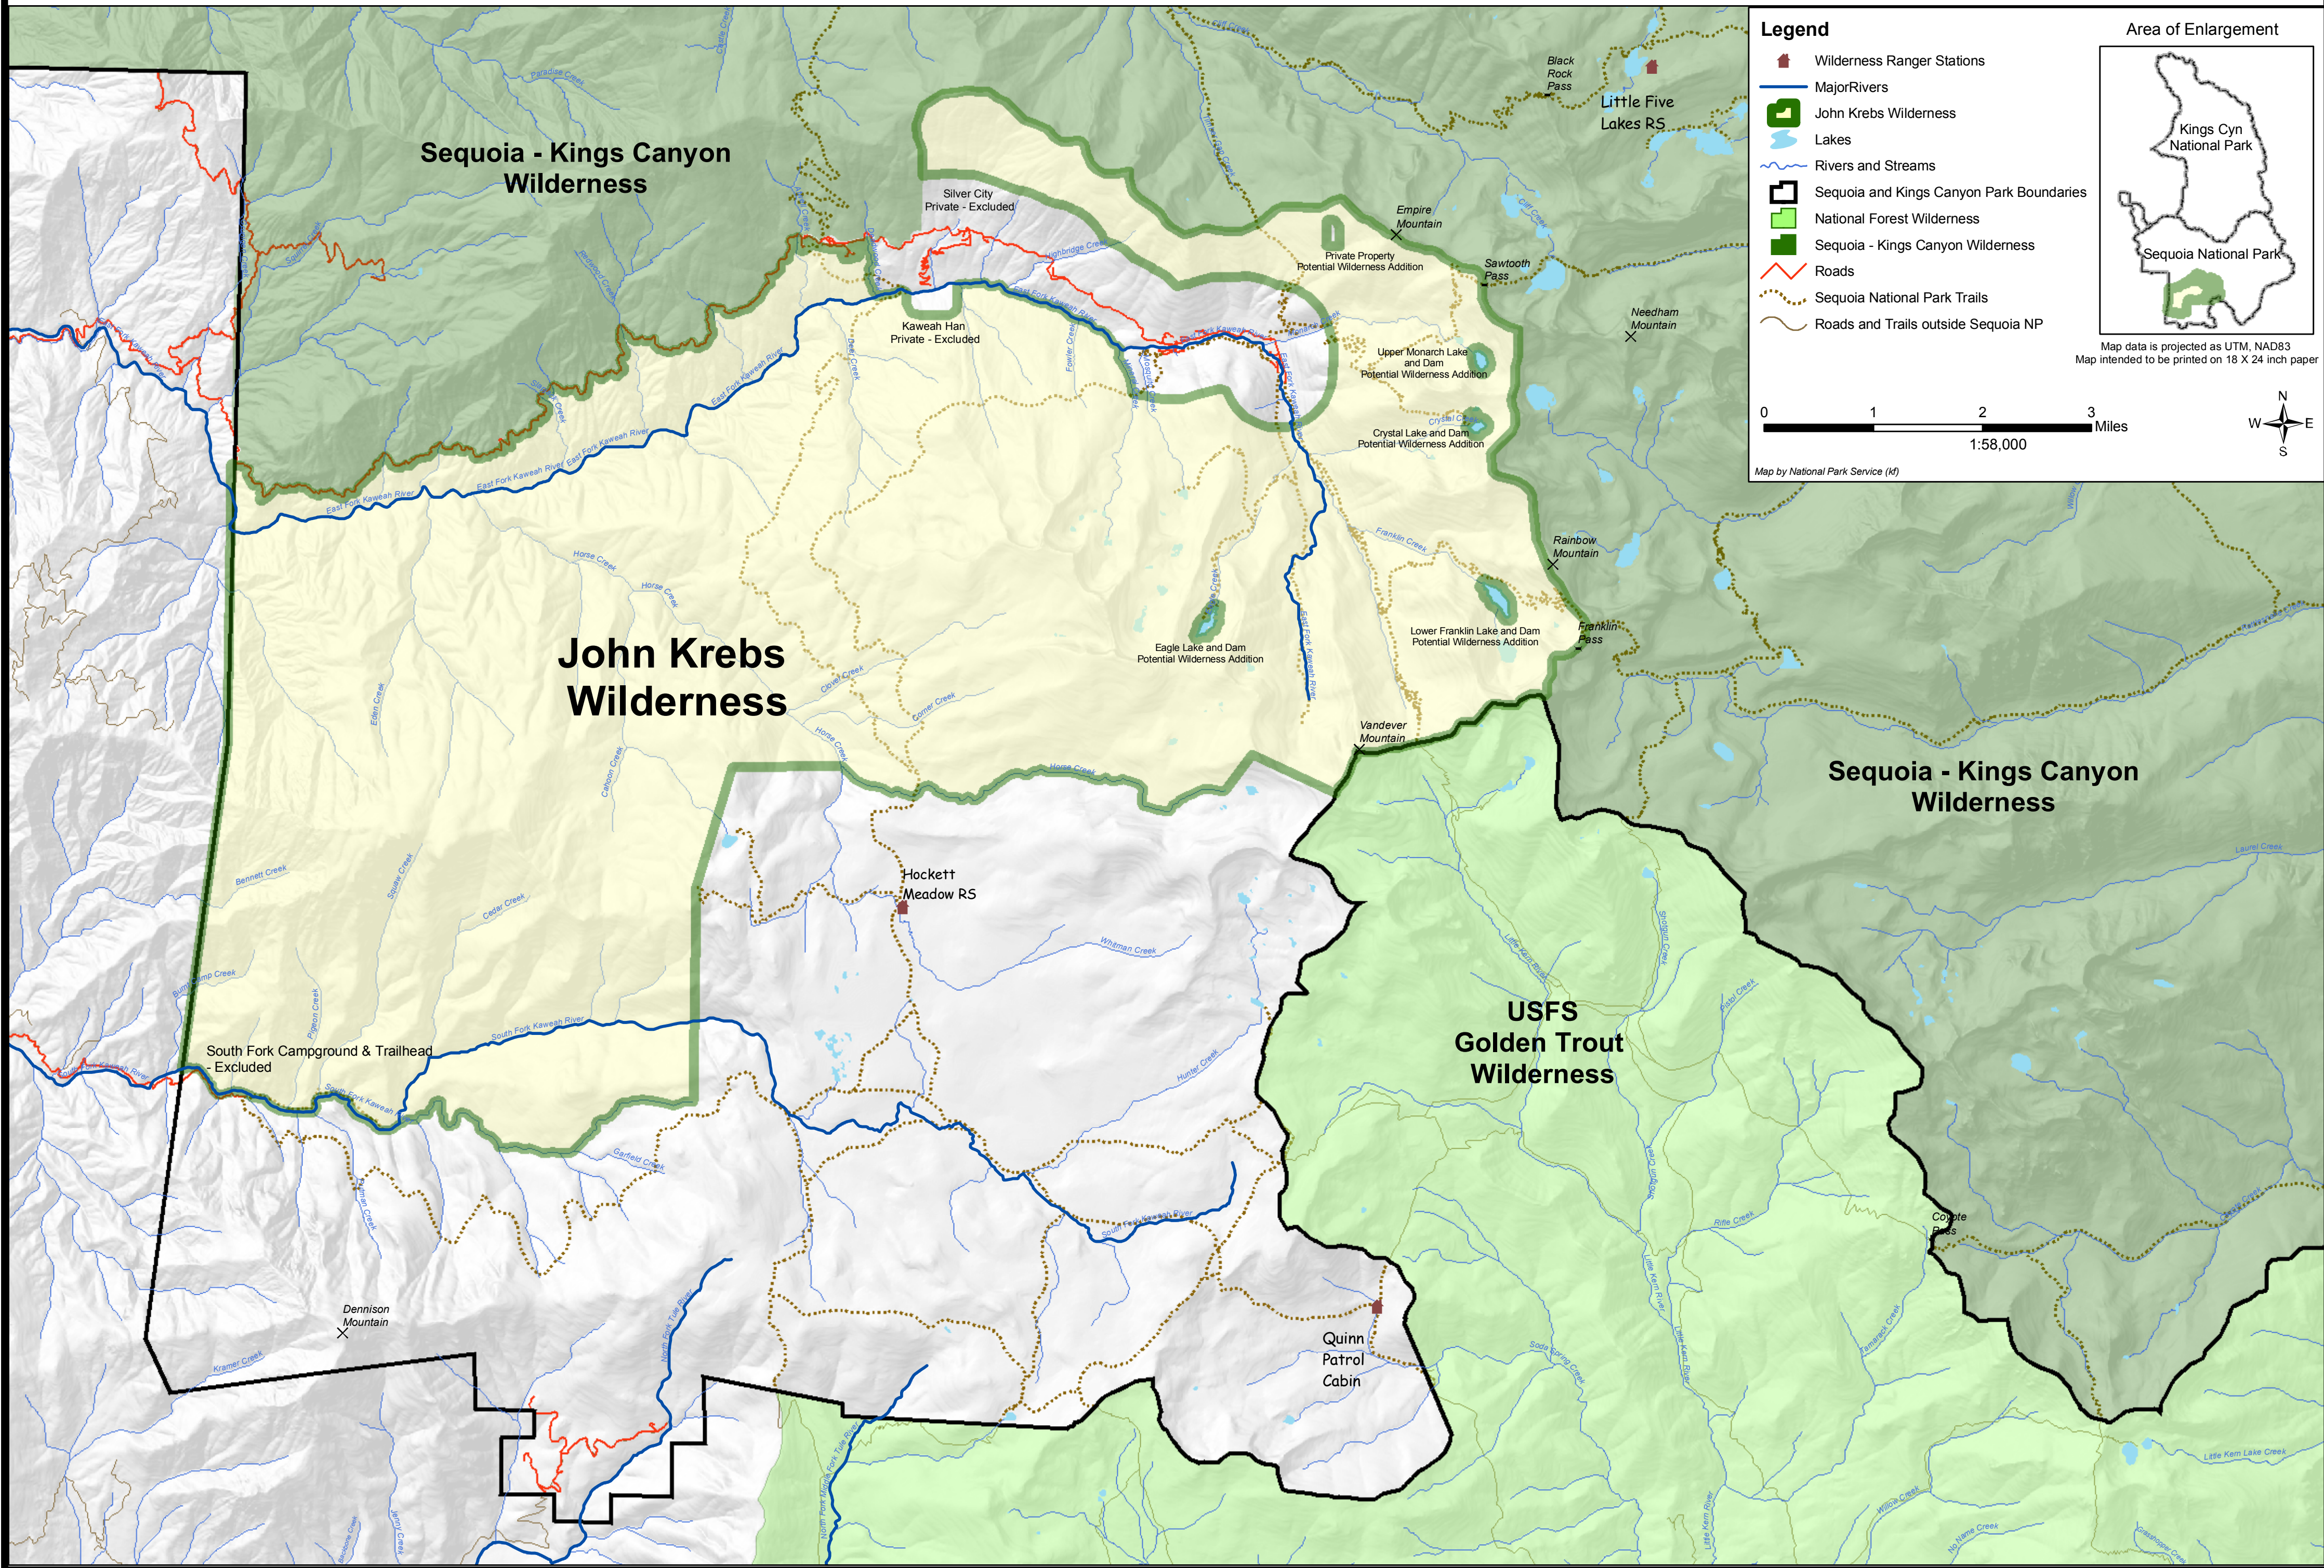

# John Krebs Wilderness

September 16, 2008

Map 102/60014b  
Sheet 1 of 2

**Legend**

- Wilderness Ranger Stations
- Major Rivers
- John Krebs Wilderness
- Lakes
- Rivers and Streams
- Sequoia and Kings Canyon Park Boundaries
- National Forest Wilderness
- Sequoia - Kings Canyon Wilderness
- Roads
- Sequoia National Park Trails
- Roads and Trails outside Sequoia NP

**Area of Enlargement**

Map data is projected as UTM, NAD83  
Map intended to be printed on 18 X 24 inch paper

0 1 2 3 Miles  
1:58,000

Map by National Park Service (K)