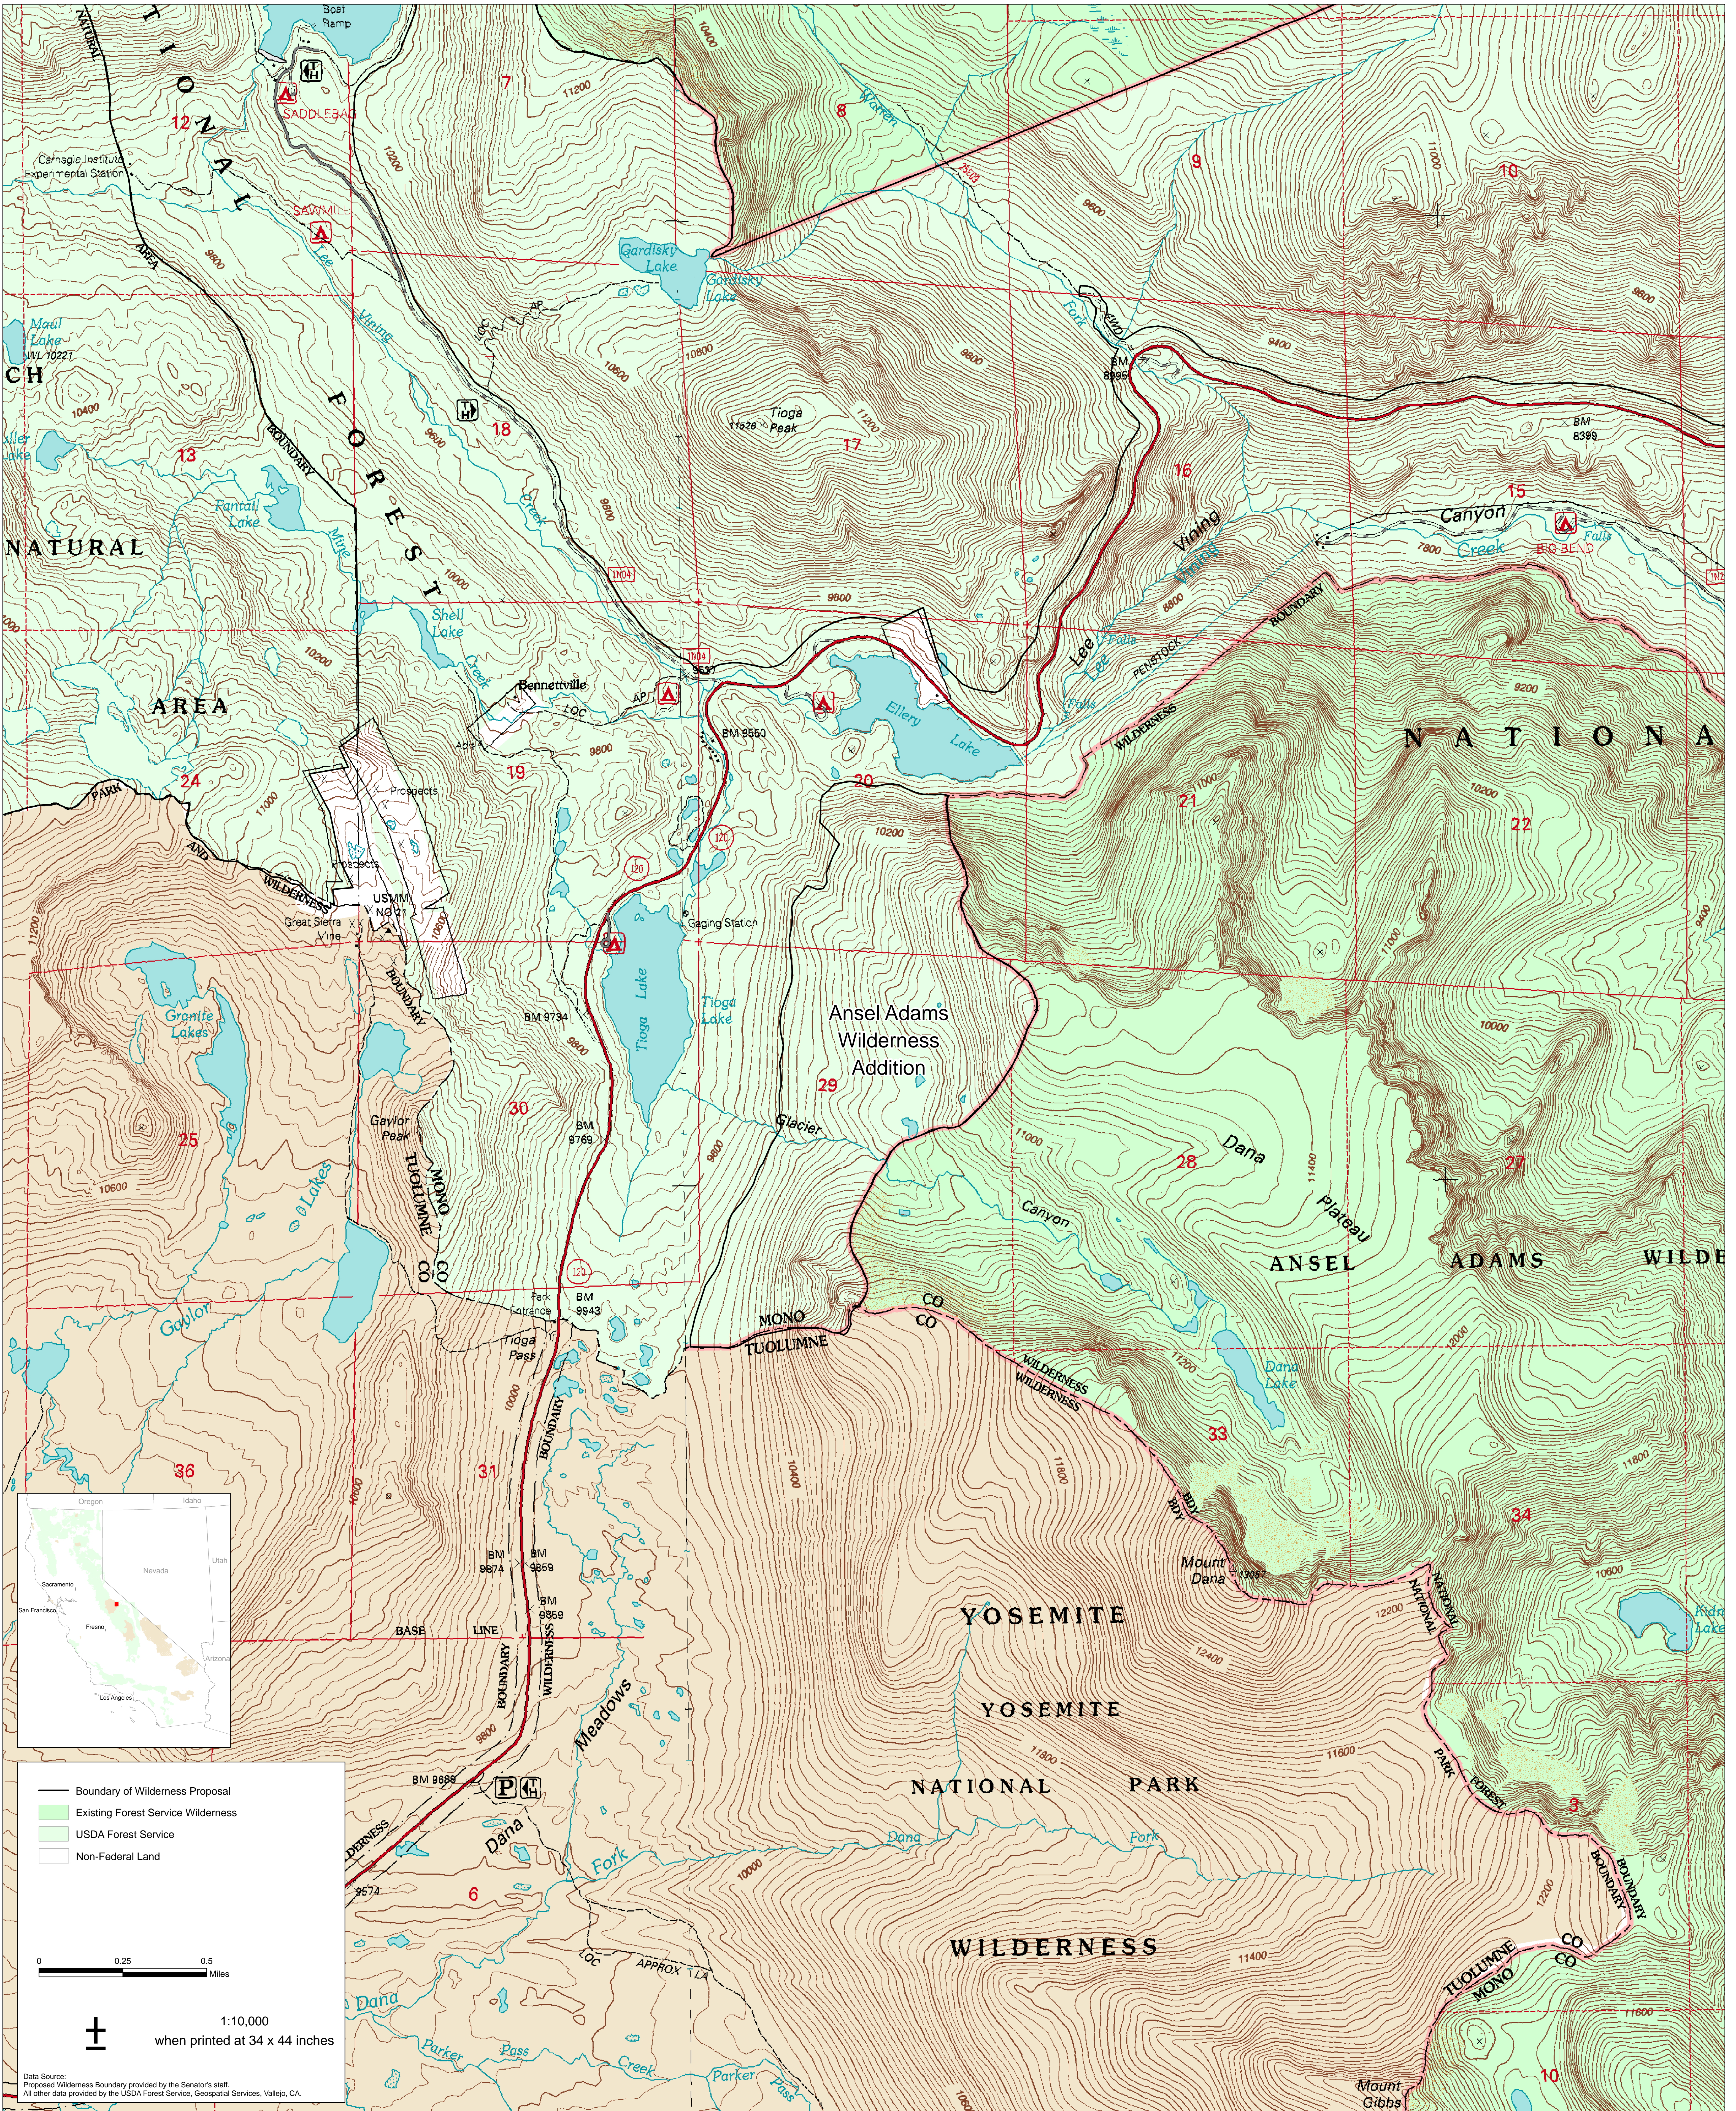

Ansel Adams Proposed Wilderness Addition

Inyo National Forest

This map prepared at the request of Senator Boxer, September 16, 2008