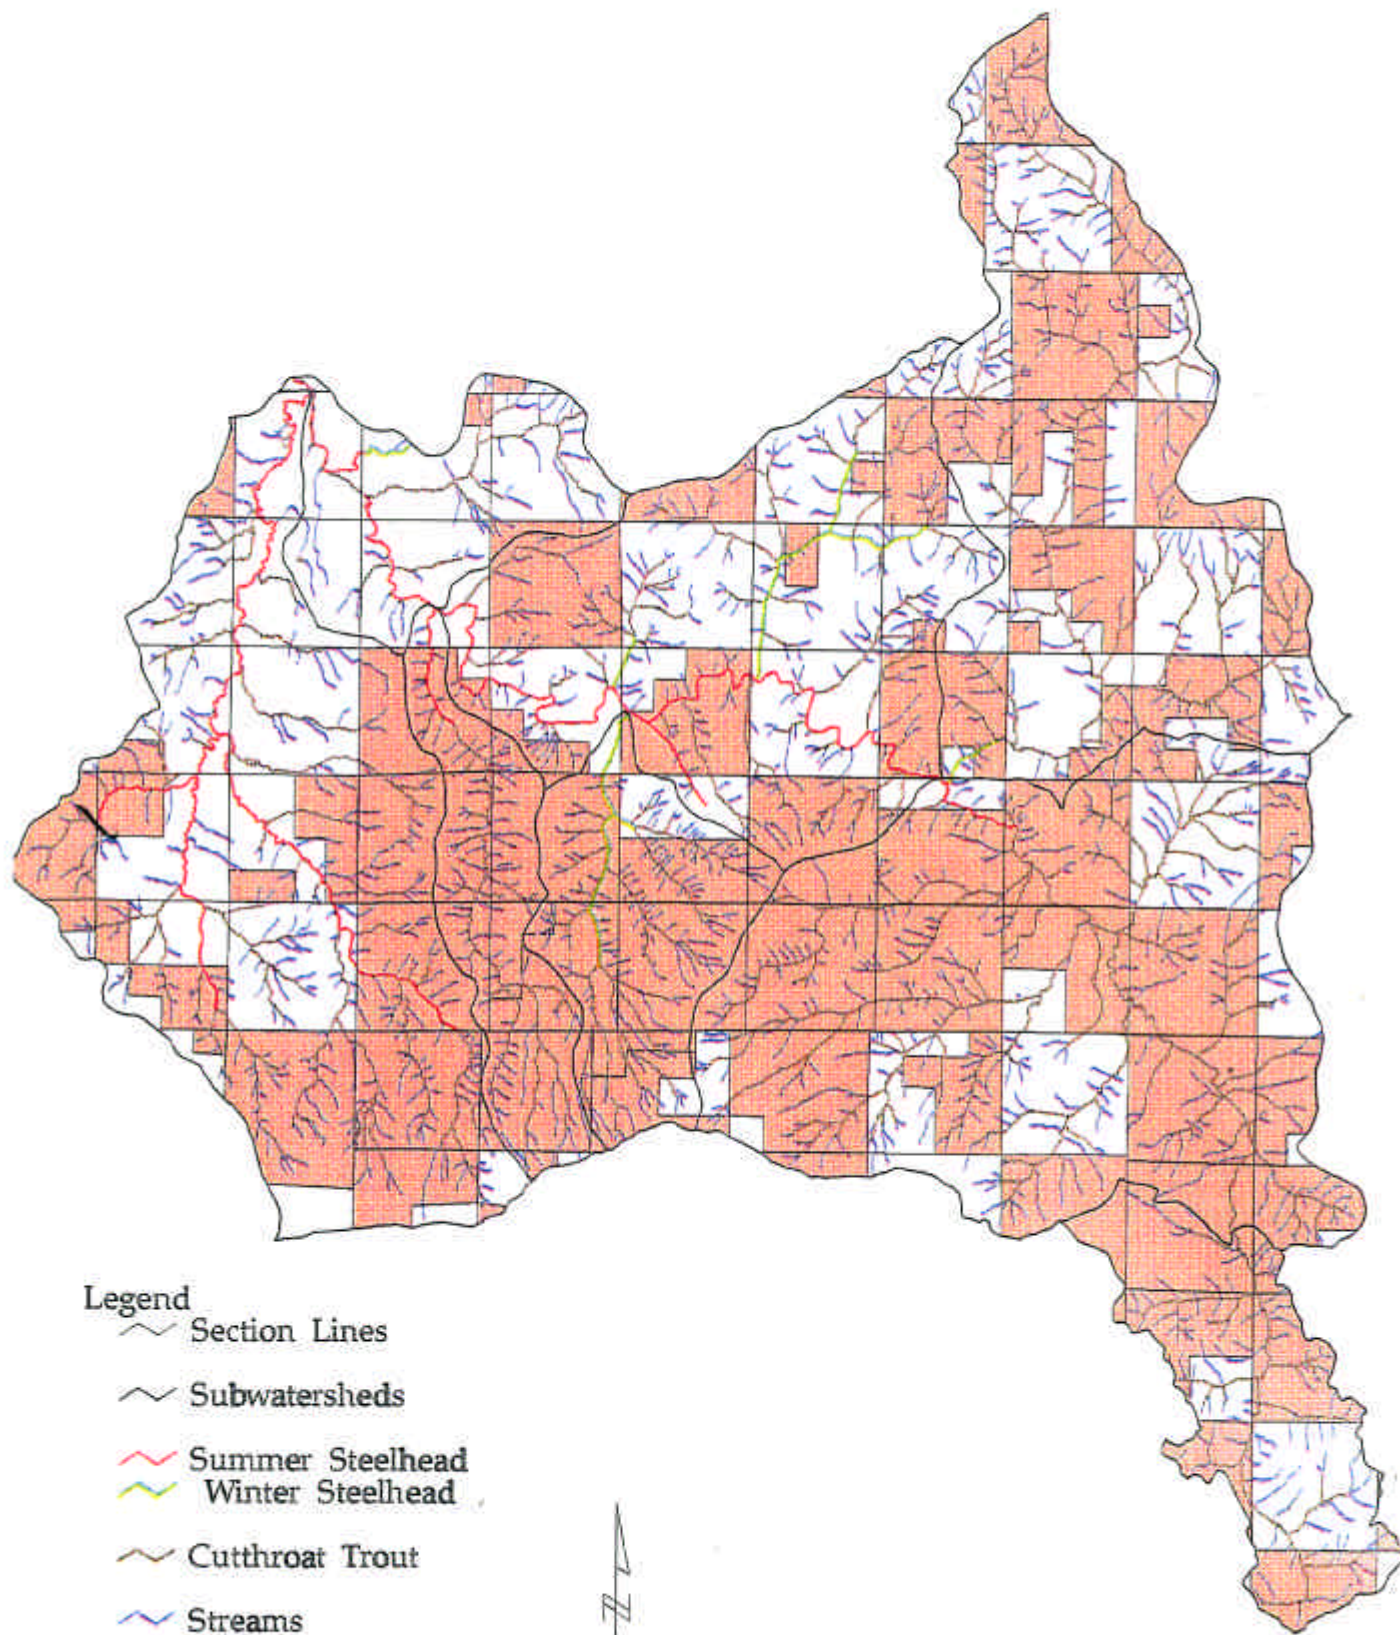

# Steelhead and Cutthroat Trout Distribution

## Legend

-  Section Lines
-  Subwatersheds
-  Summer Steelhead
-  Winter Steelhead
-  Cutthroat Trout
-  Streams
-  Private land
-  BLM - O&C lands
-  BLM - PD lands