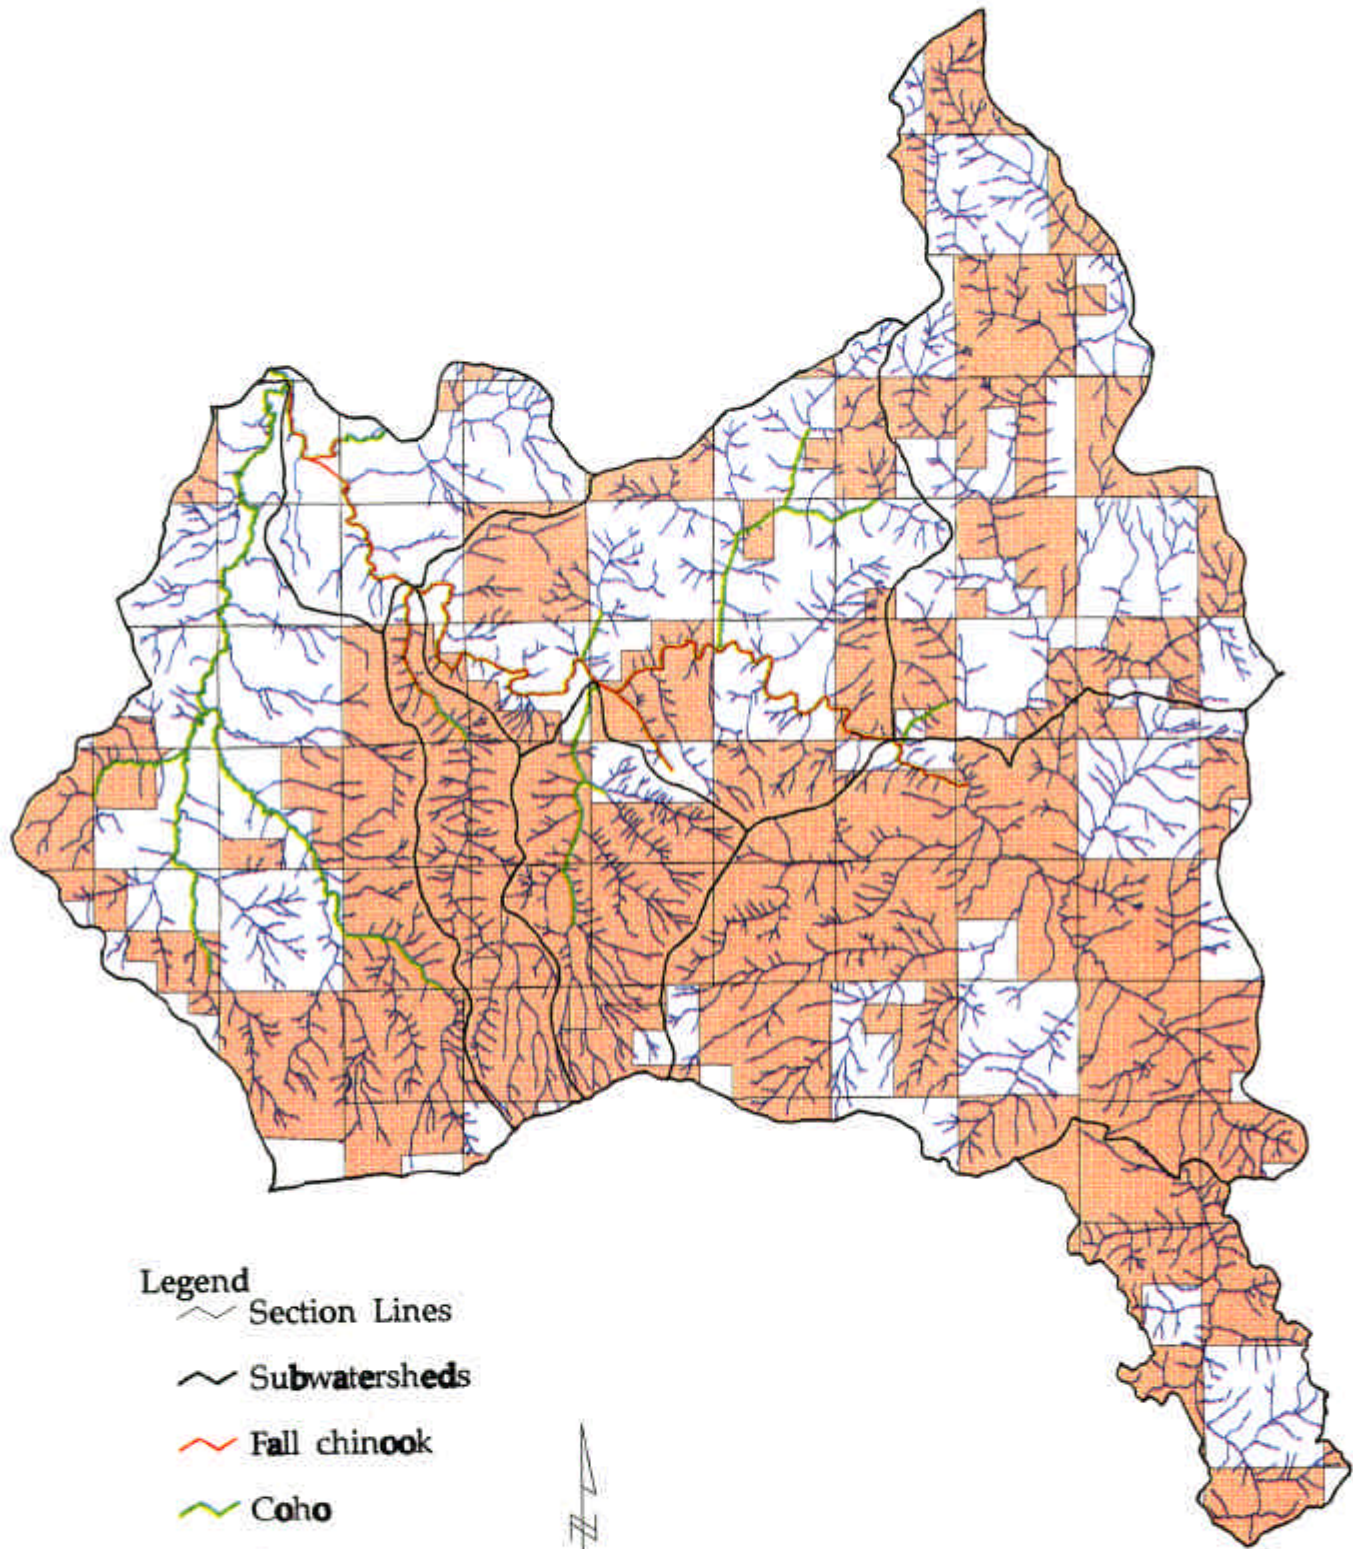

Chinook and Coho Salmon Distribution

Legend

— Section Lines

— Subwatersheds

— Fall chinook

— Coho

— Streams

□ Private land

□ BLM - O&C lands

□ BLM - PD lands

Map 12