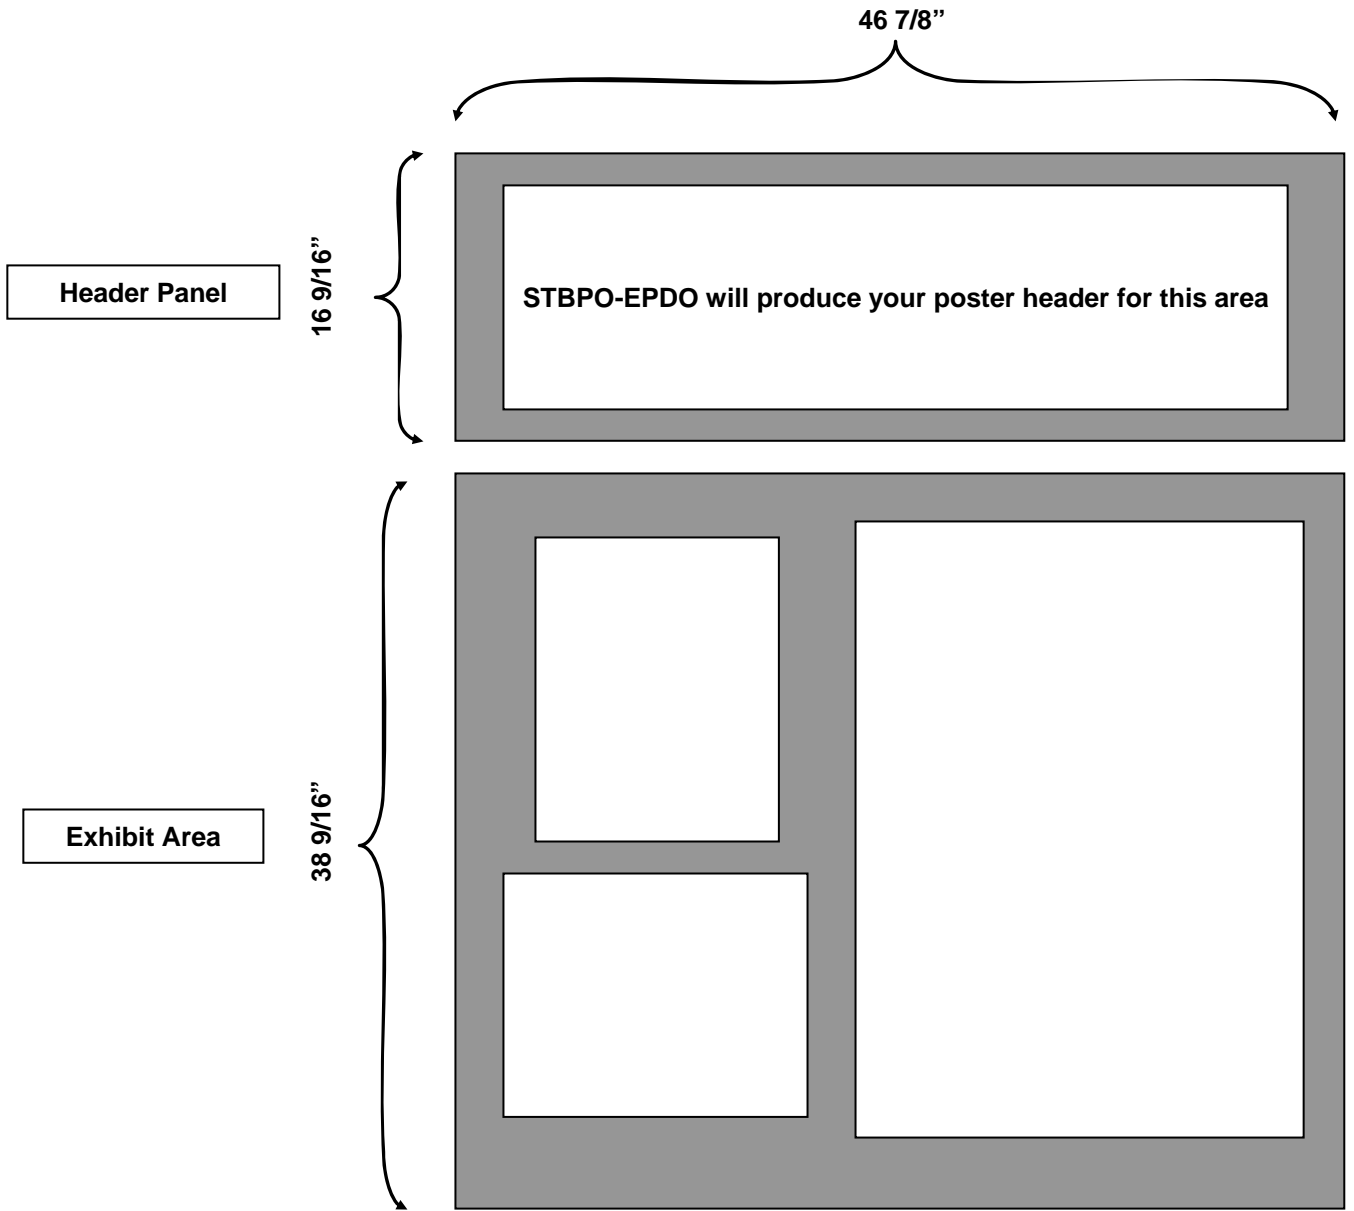

Poster Session Panel Layout

The poster panel sits approximately 30" off the floor