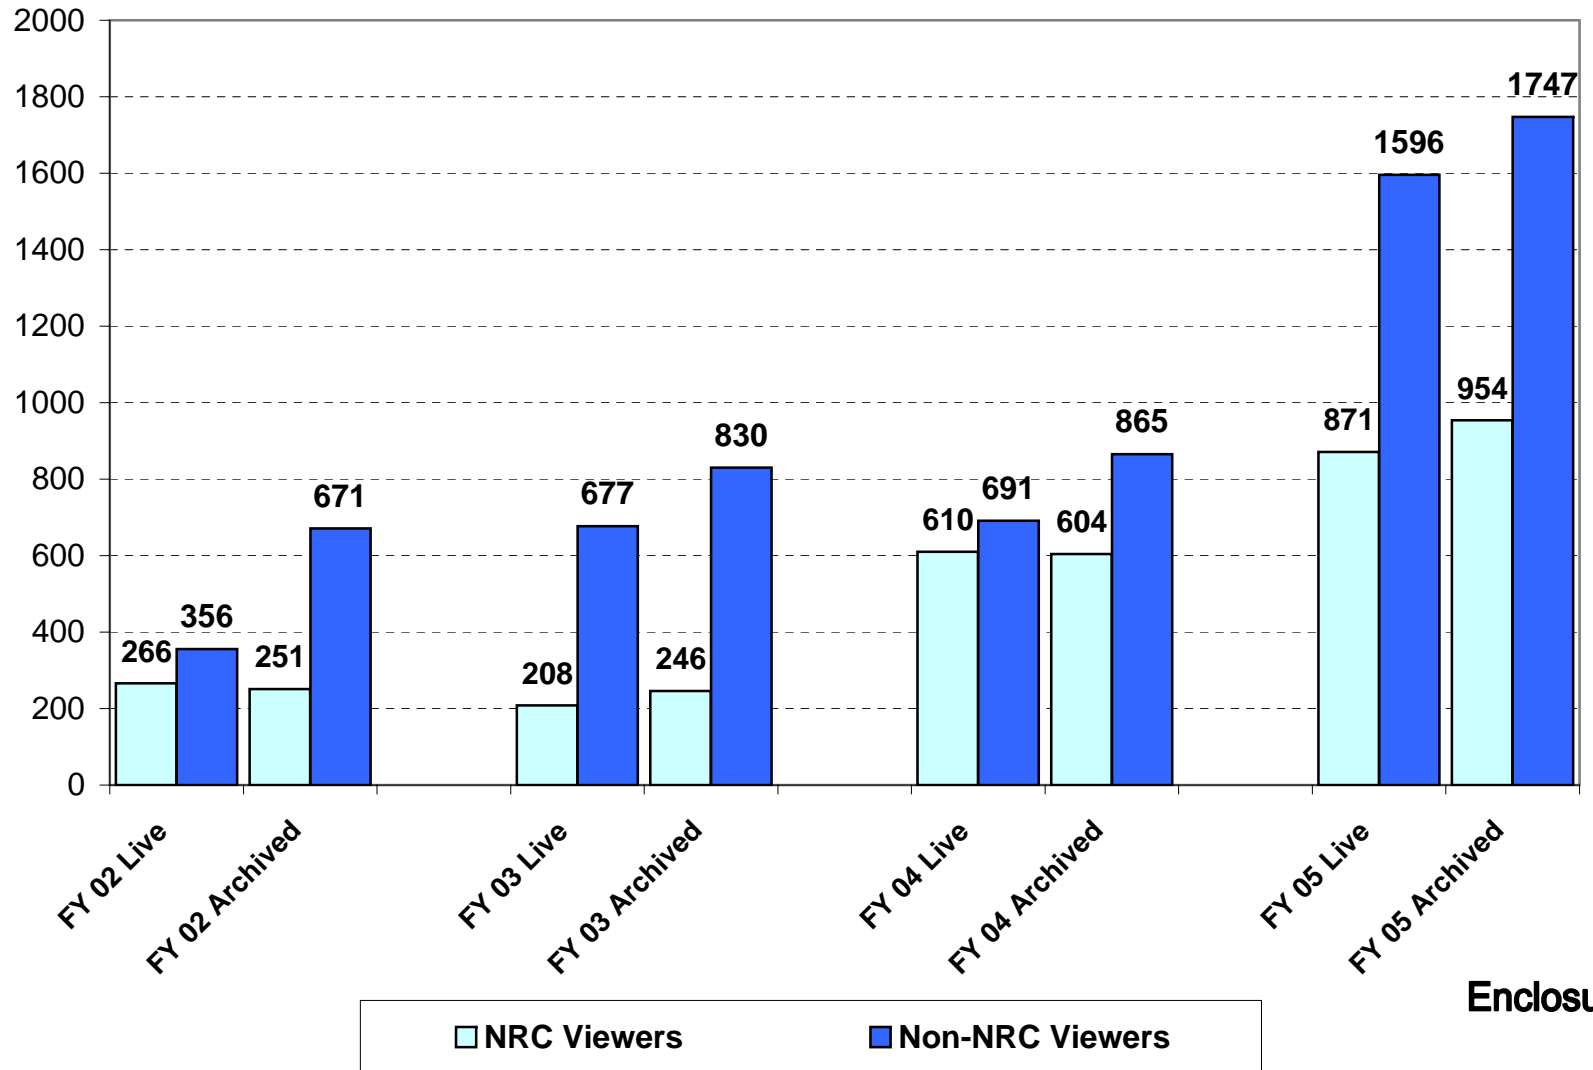

FY 2002-2005 Total Annual Viewer Statistics Comparison

Enclosure 1