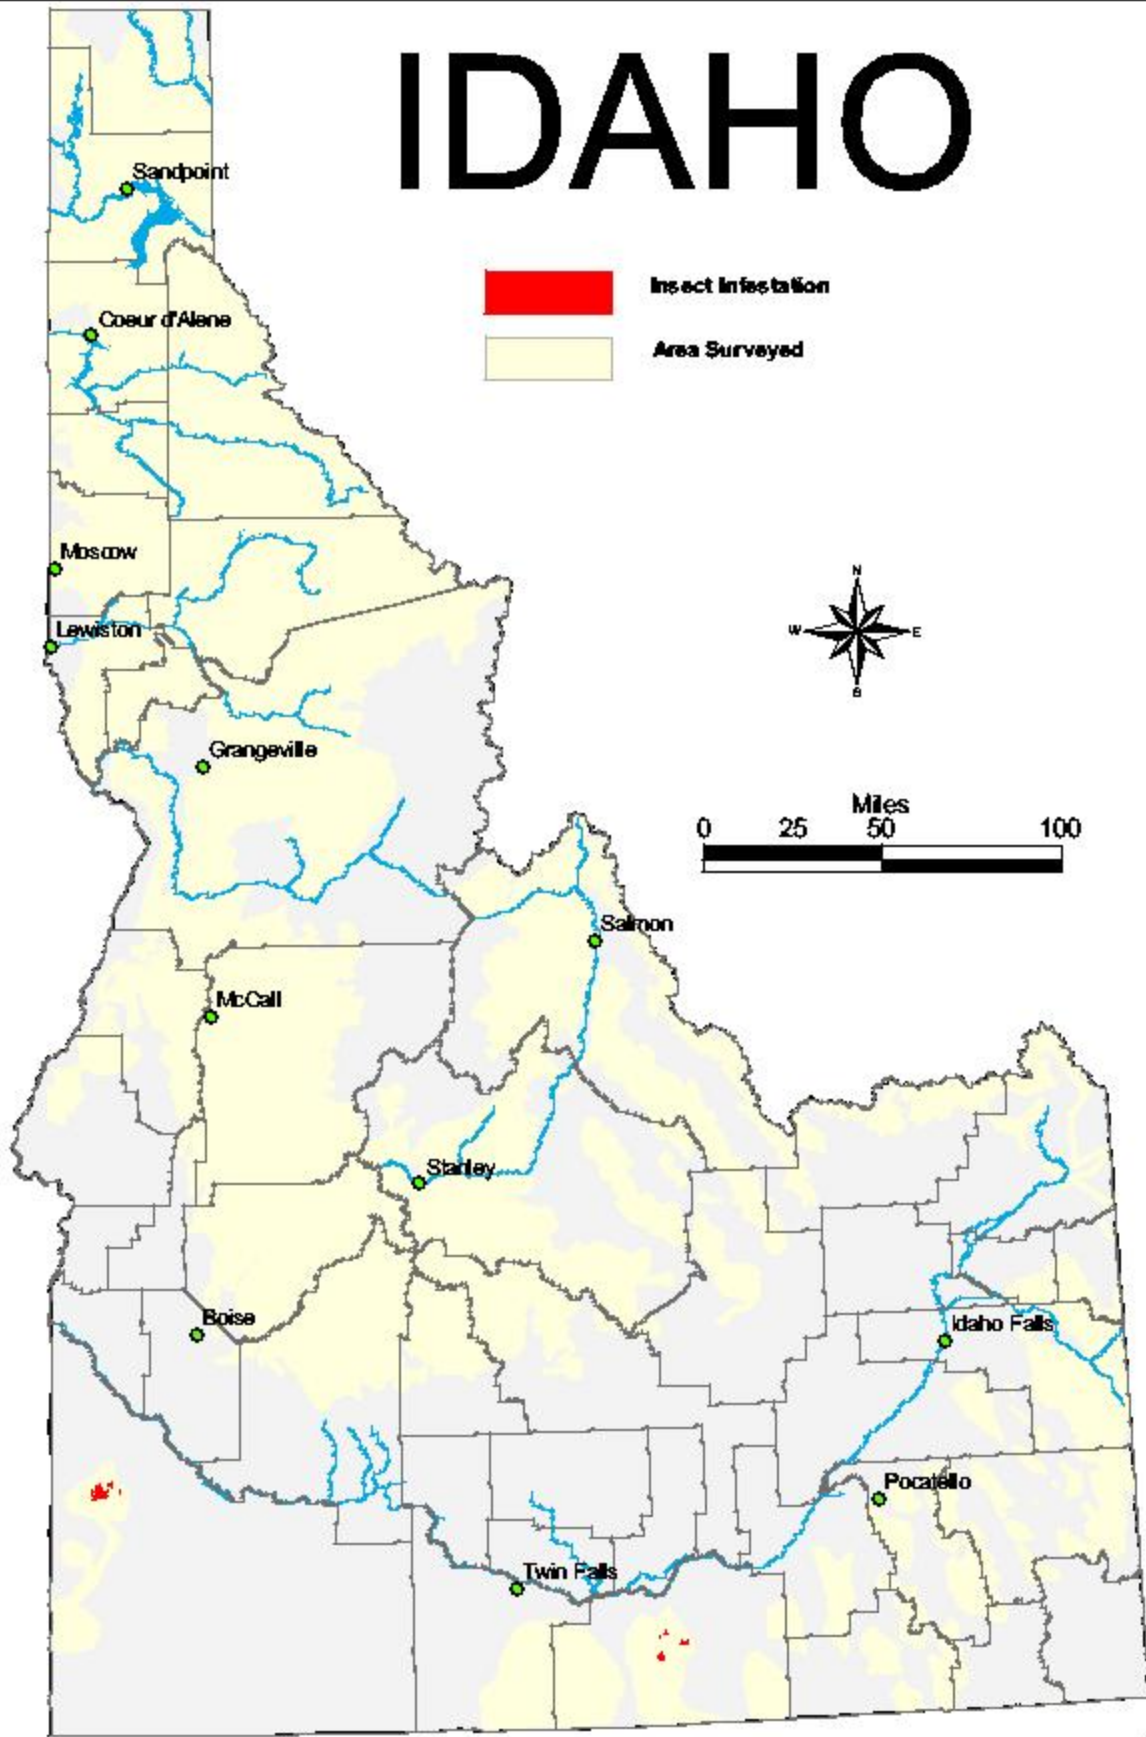

IDAHO

Map 04-9. Areas of Douglas-fir Tussock moth infestations in Idaho in 2004.