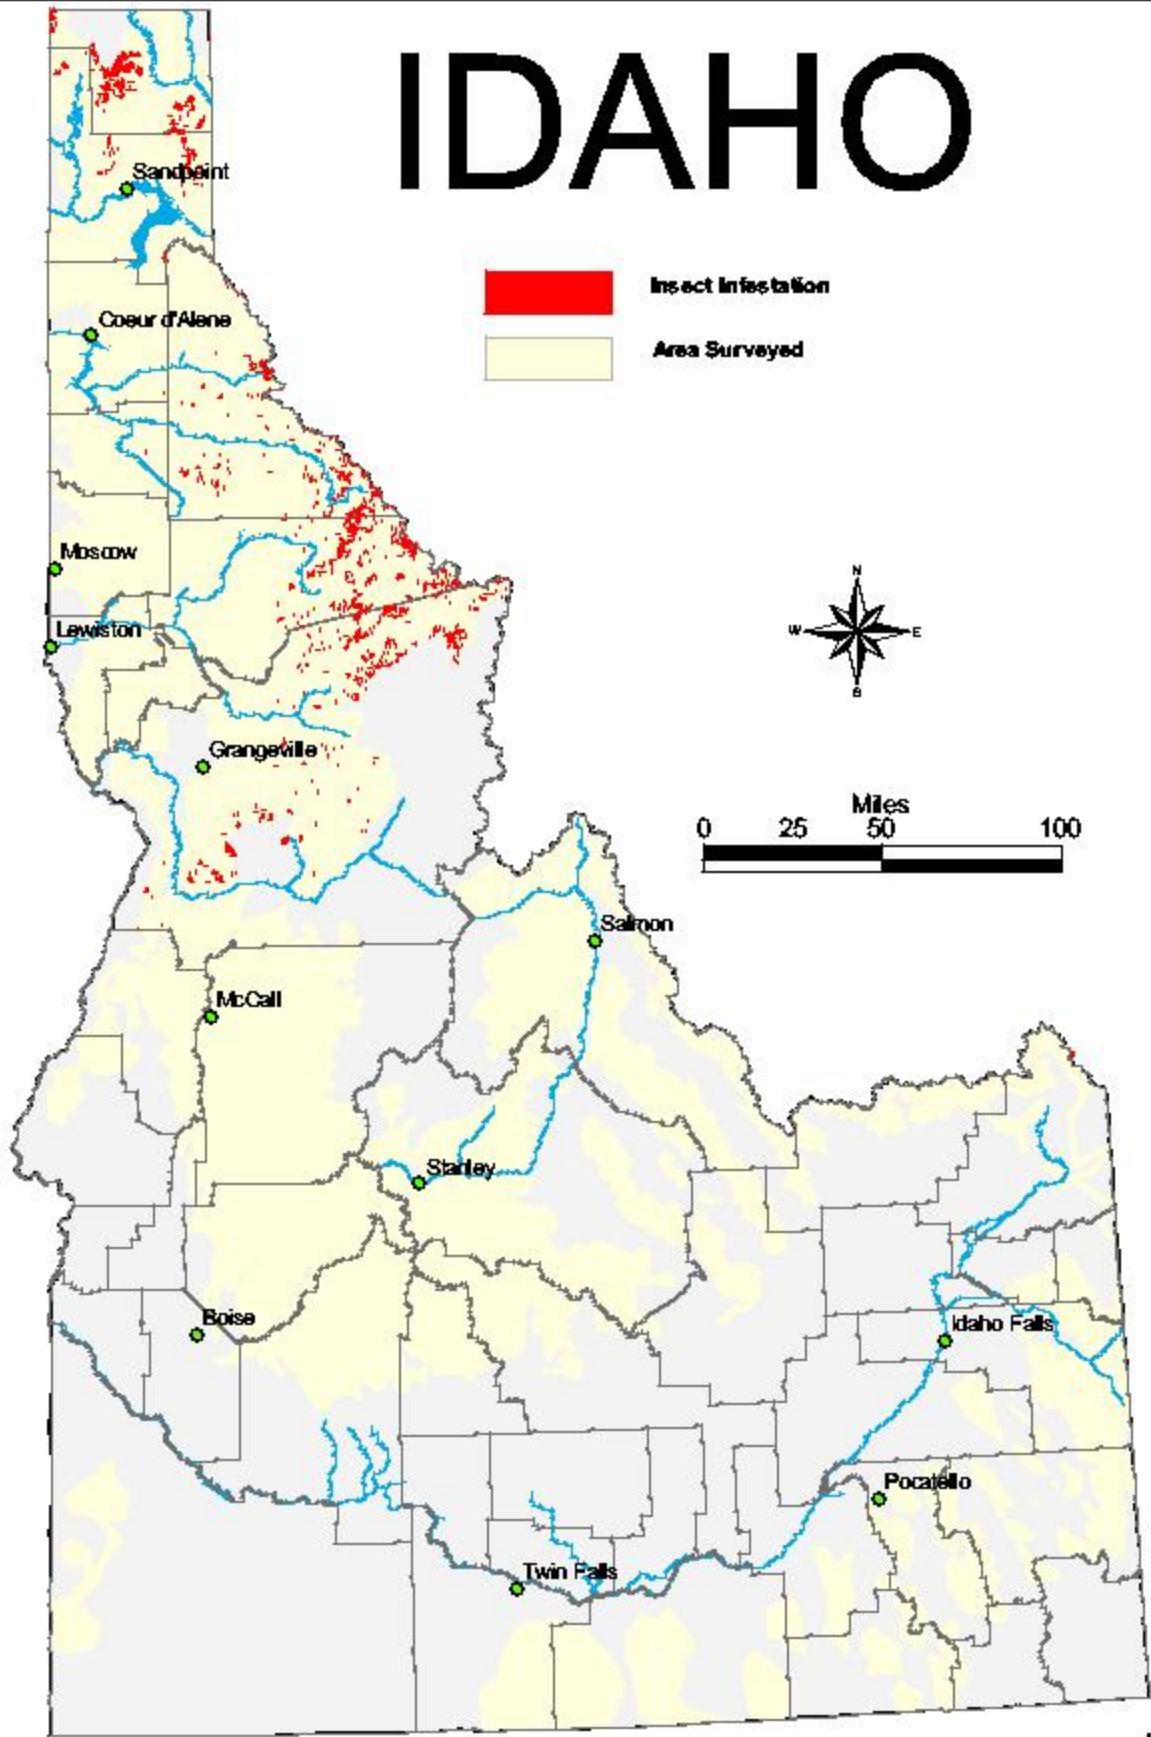

IDAHO

Map 04-7. Areas of Western Balsam bark beetle infestations in Idaho in 2004.