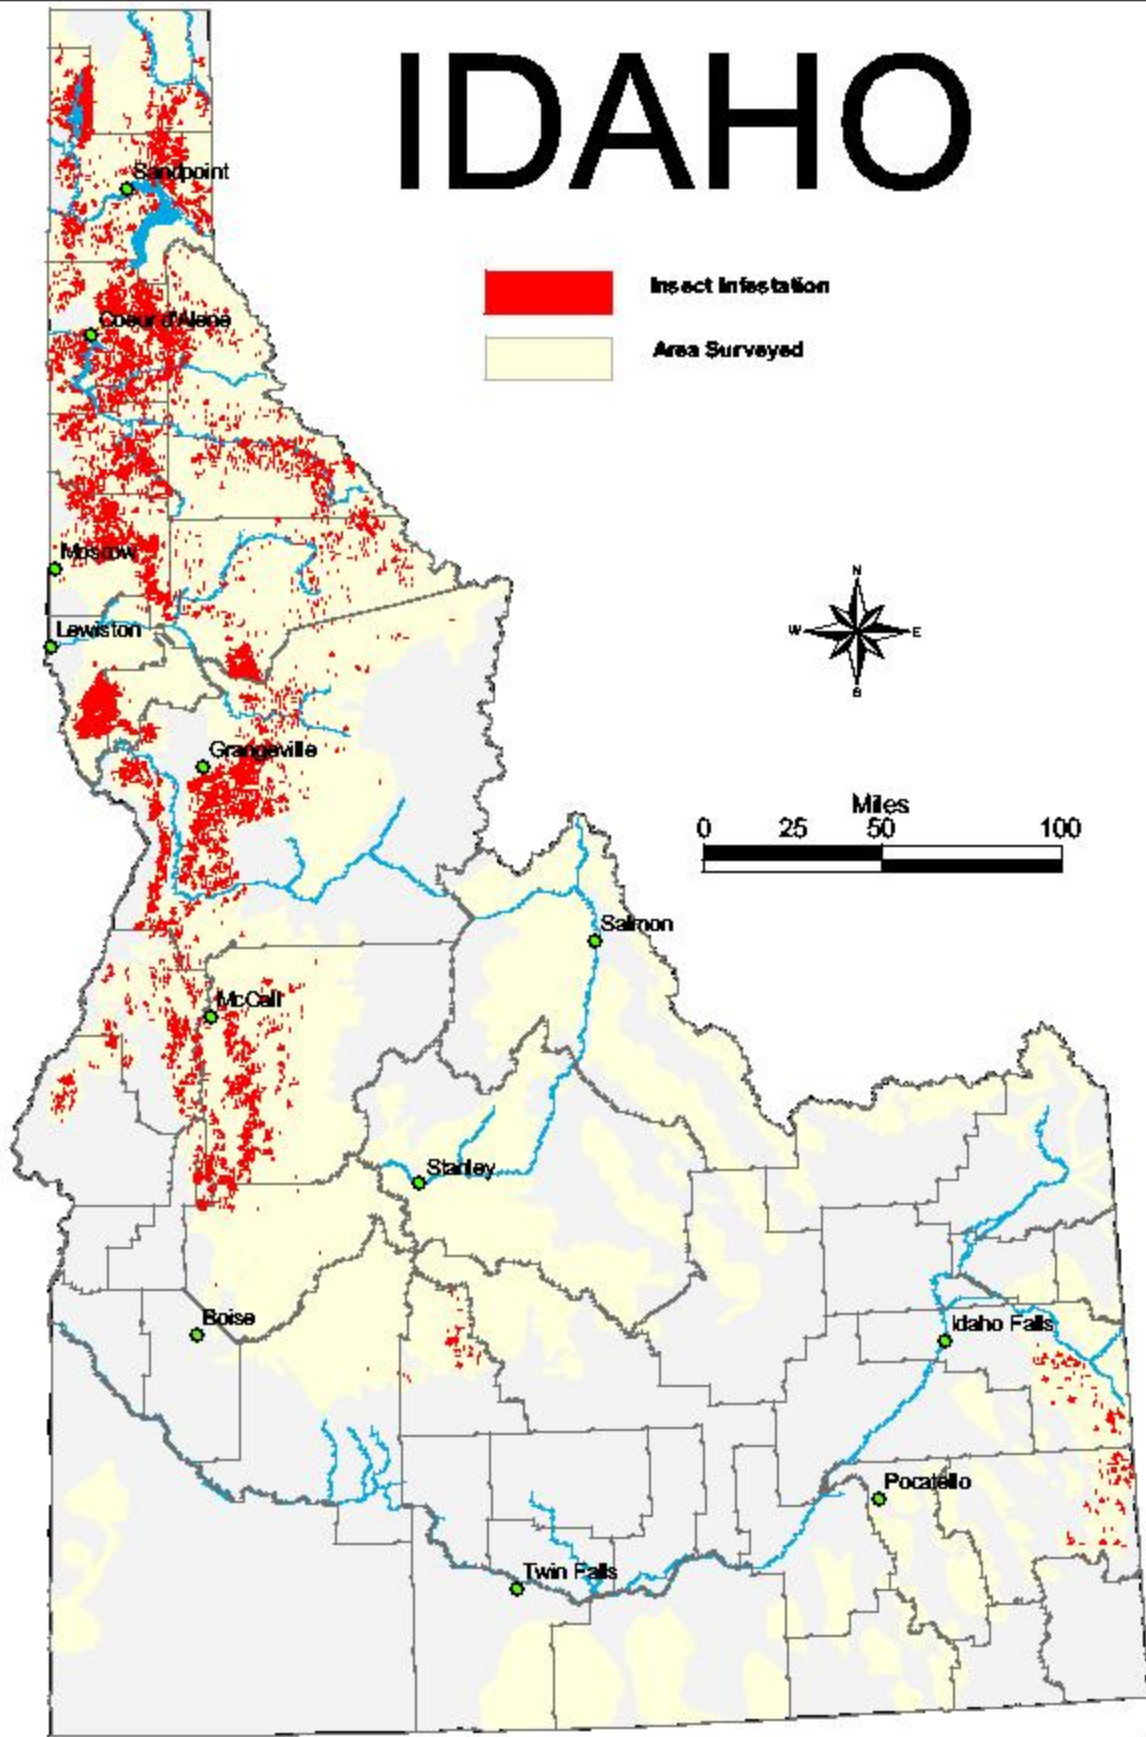

IDAHO

Map 04-6. Areas of Fir Engraver beetle infestations in Idaho in 2004.