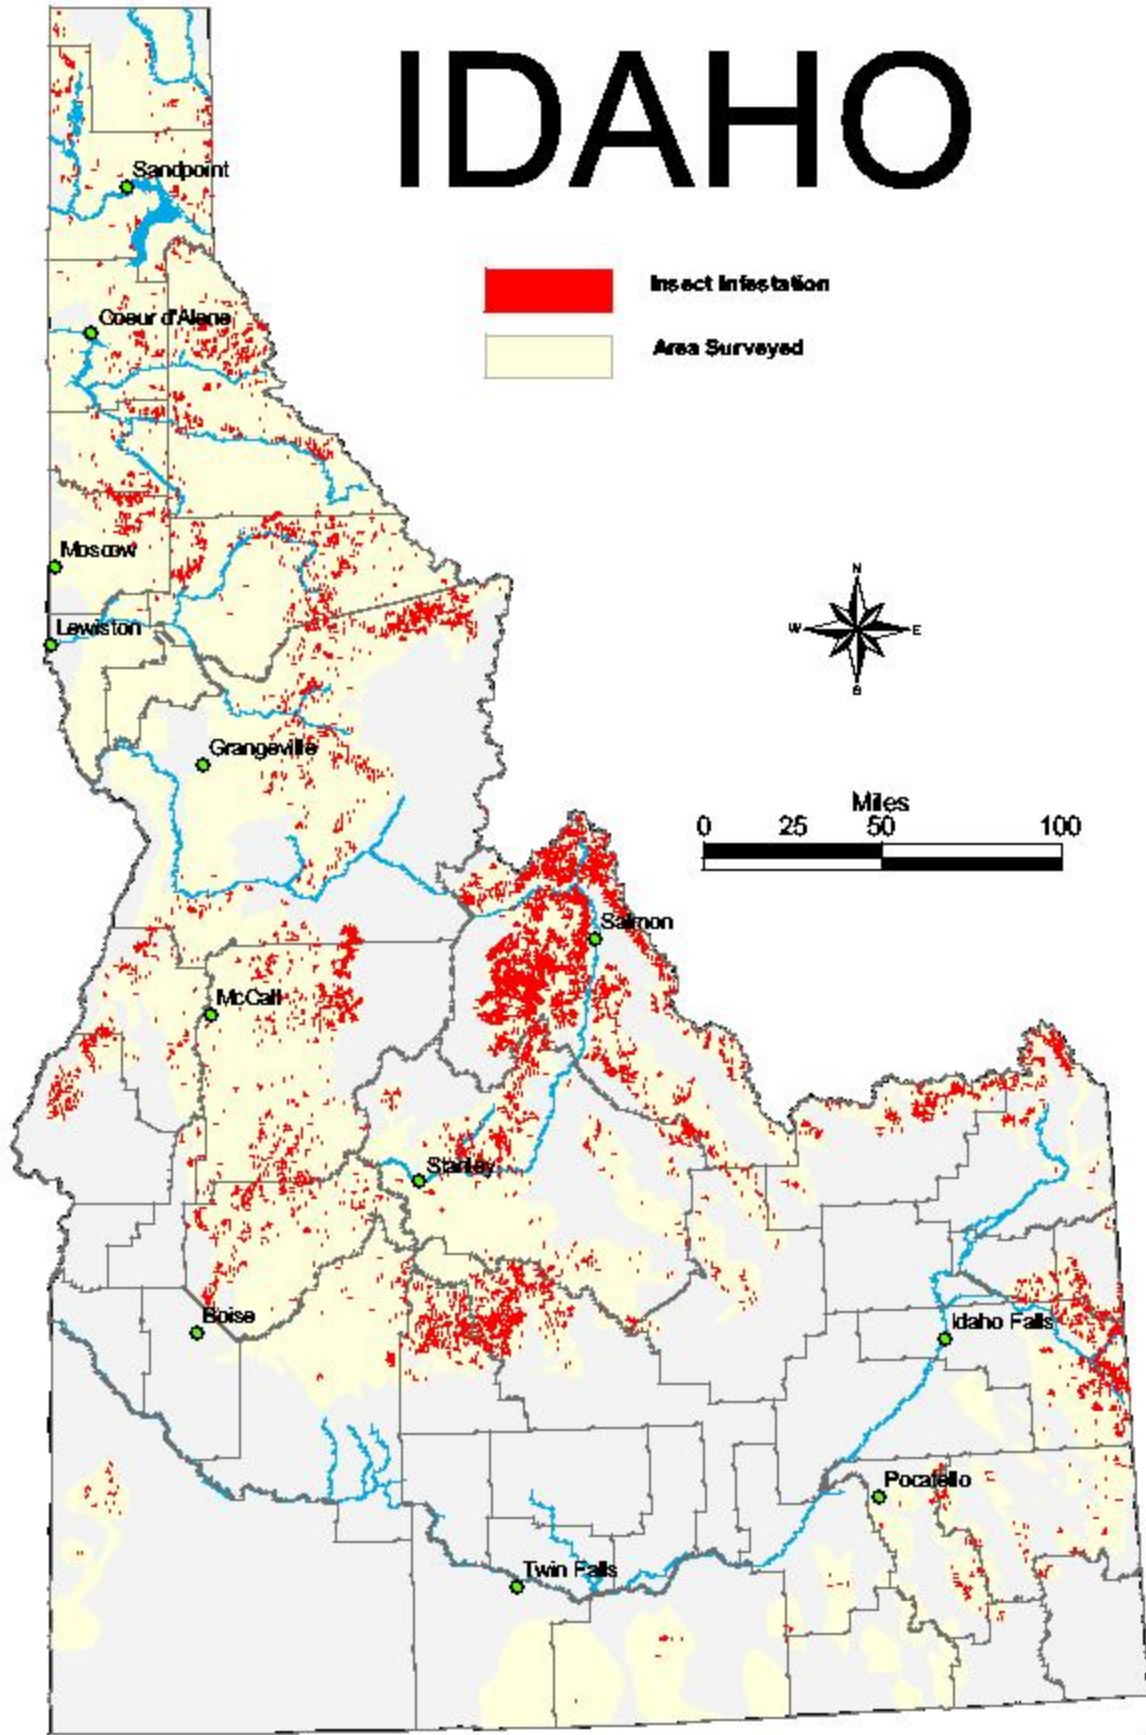

IDAHO

Map 04-5. Areas of Douglas-fir beetle infestations in Idaho in 2004.