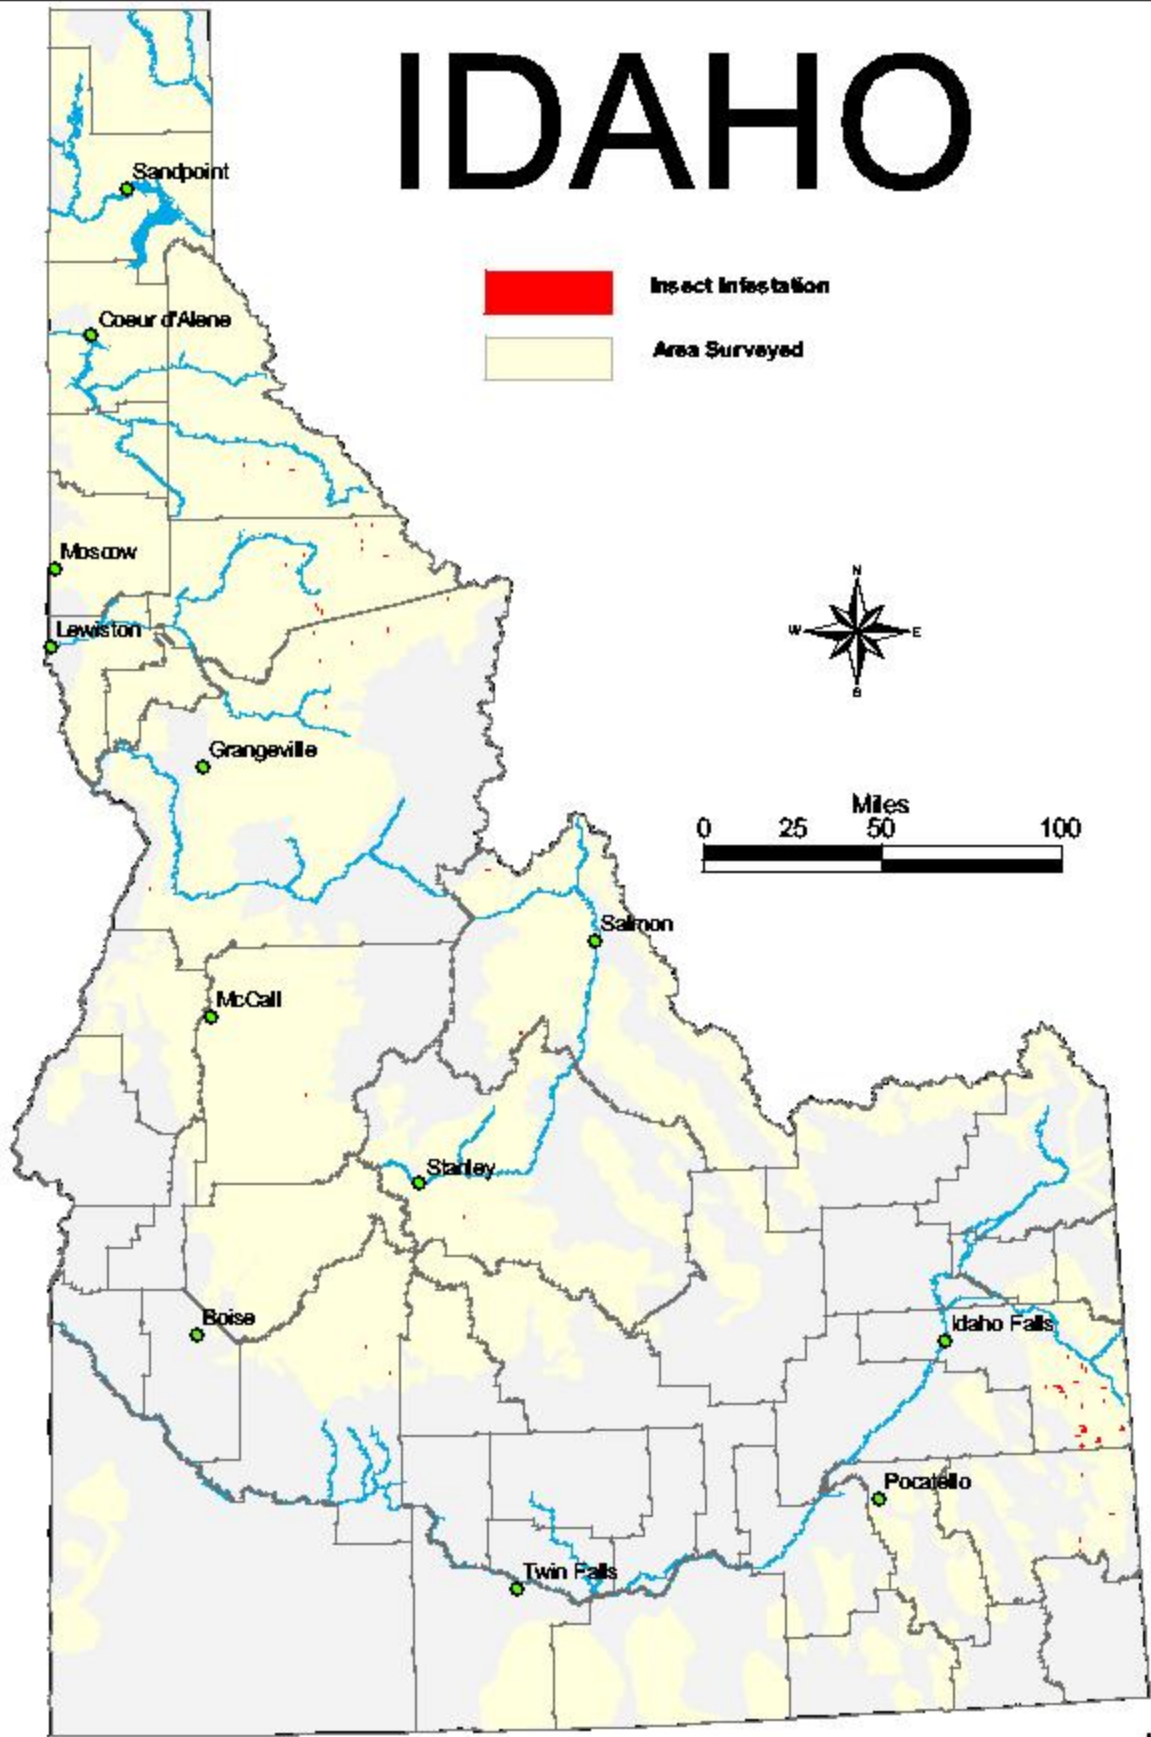

IDAHO

March 2005

Map 04-4. Areas of Spruce beetle infestations in Idaho in 2004.