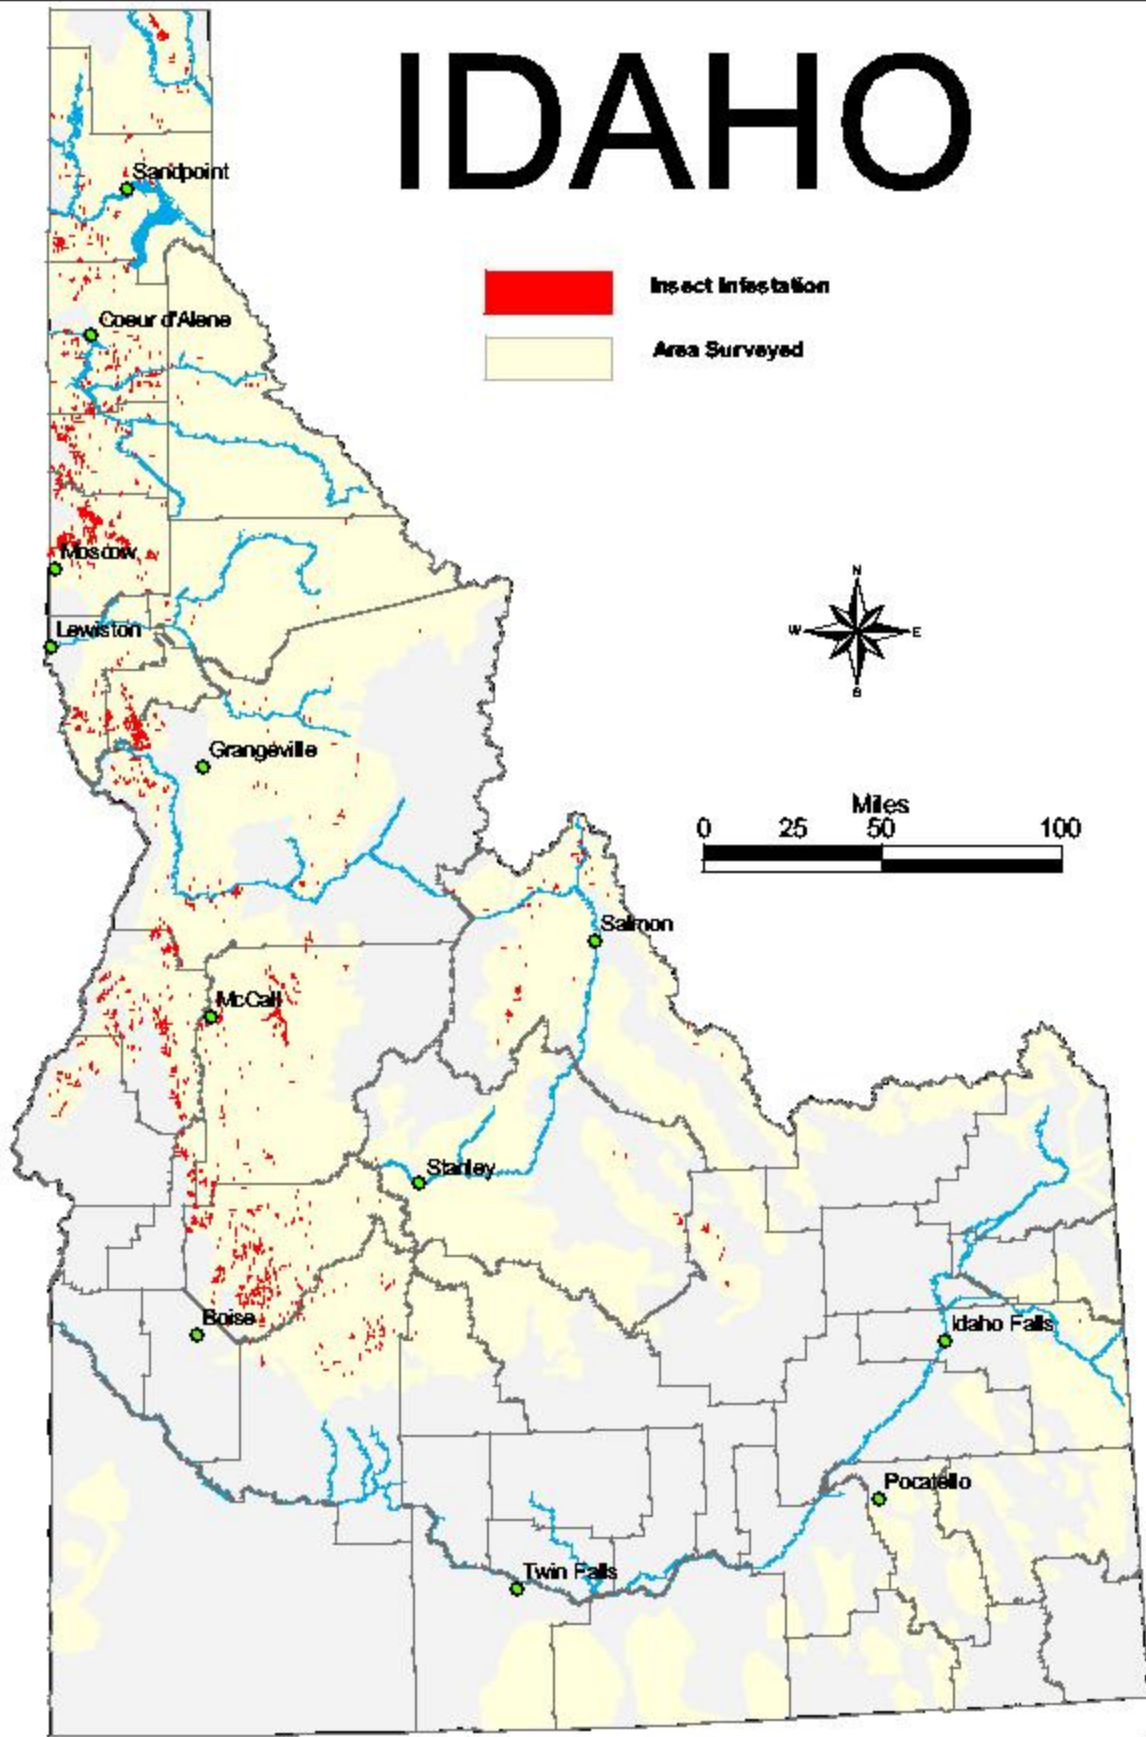

# IDAHO

Map 04-3. Areas of Western Pine beetle infestations in Idaho in 2004.