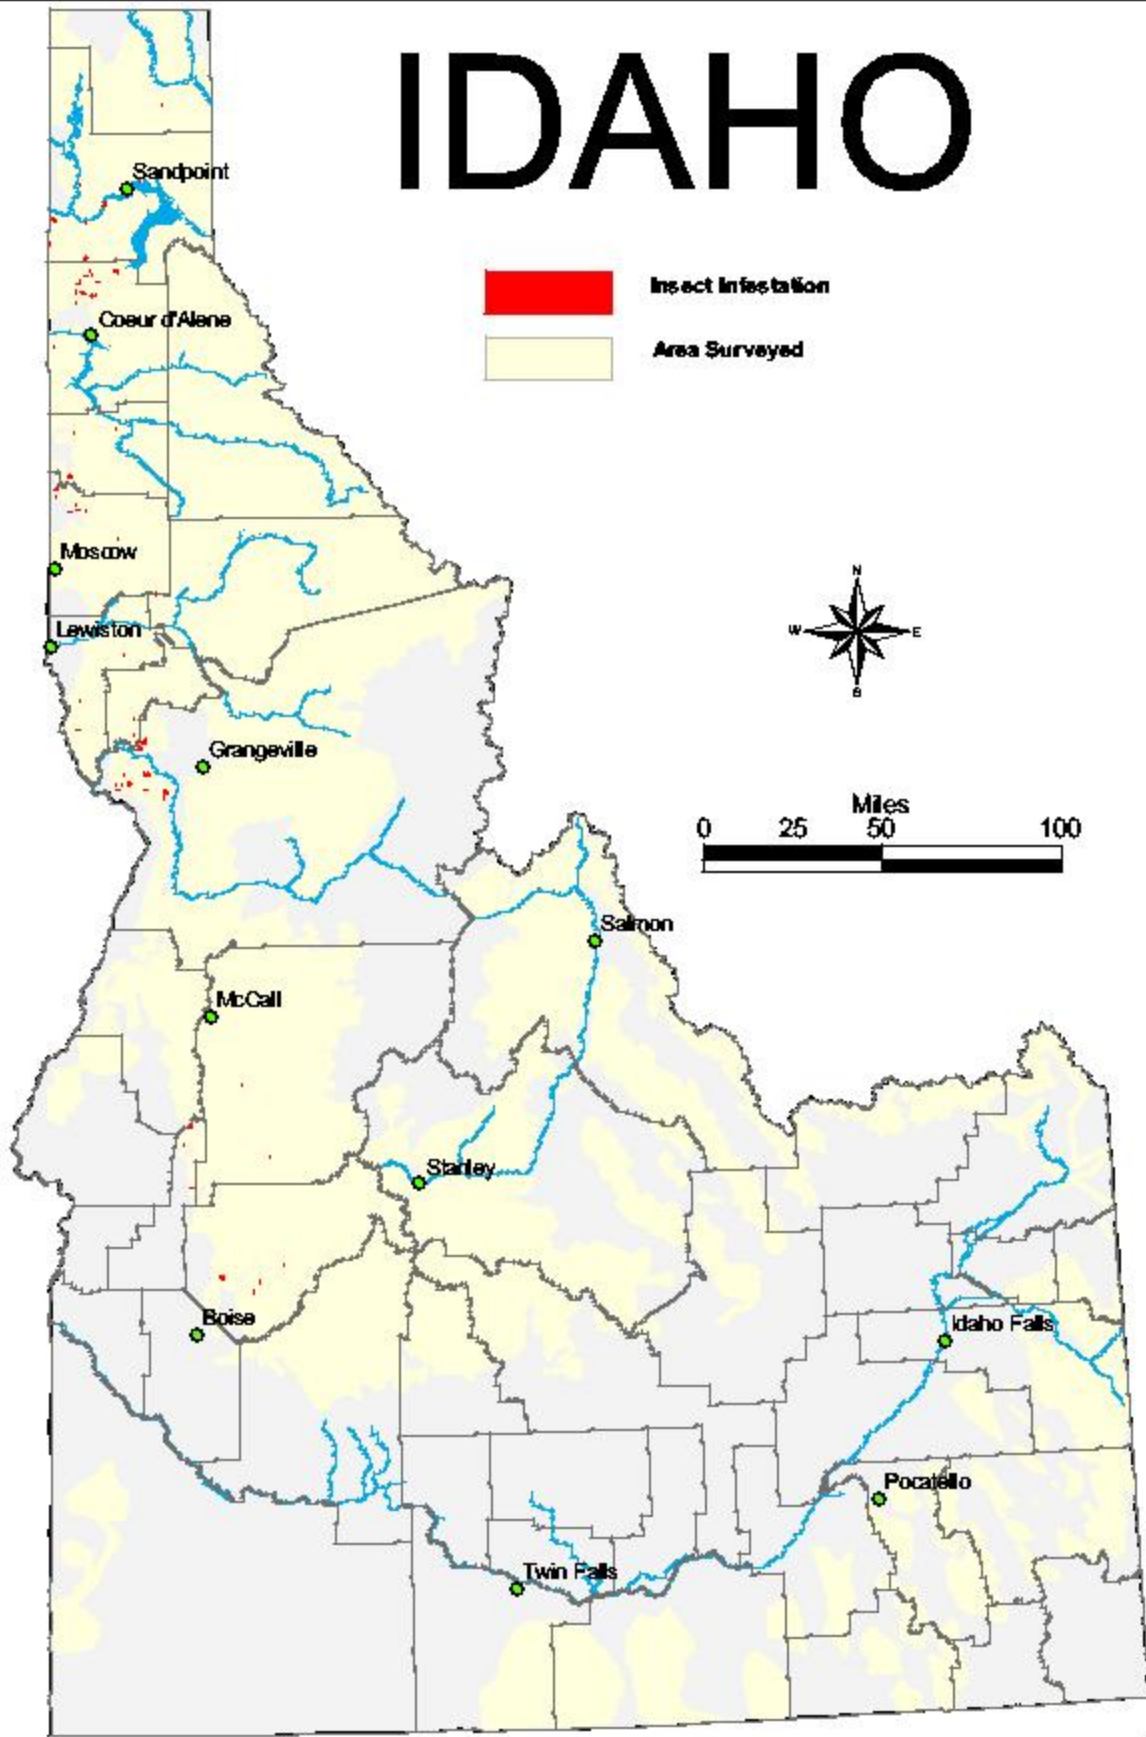

IDAHO

March 2005

Map 04-2. Areas of Pine Engraver infestations in Idaho in 2004.