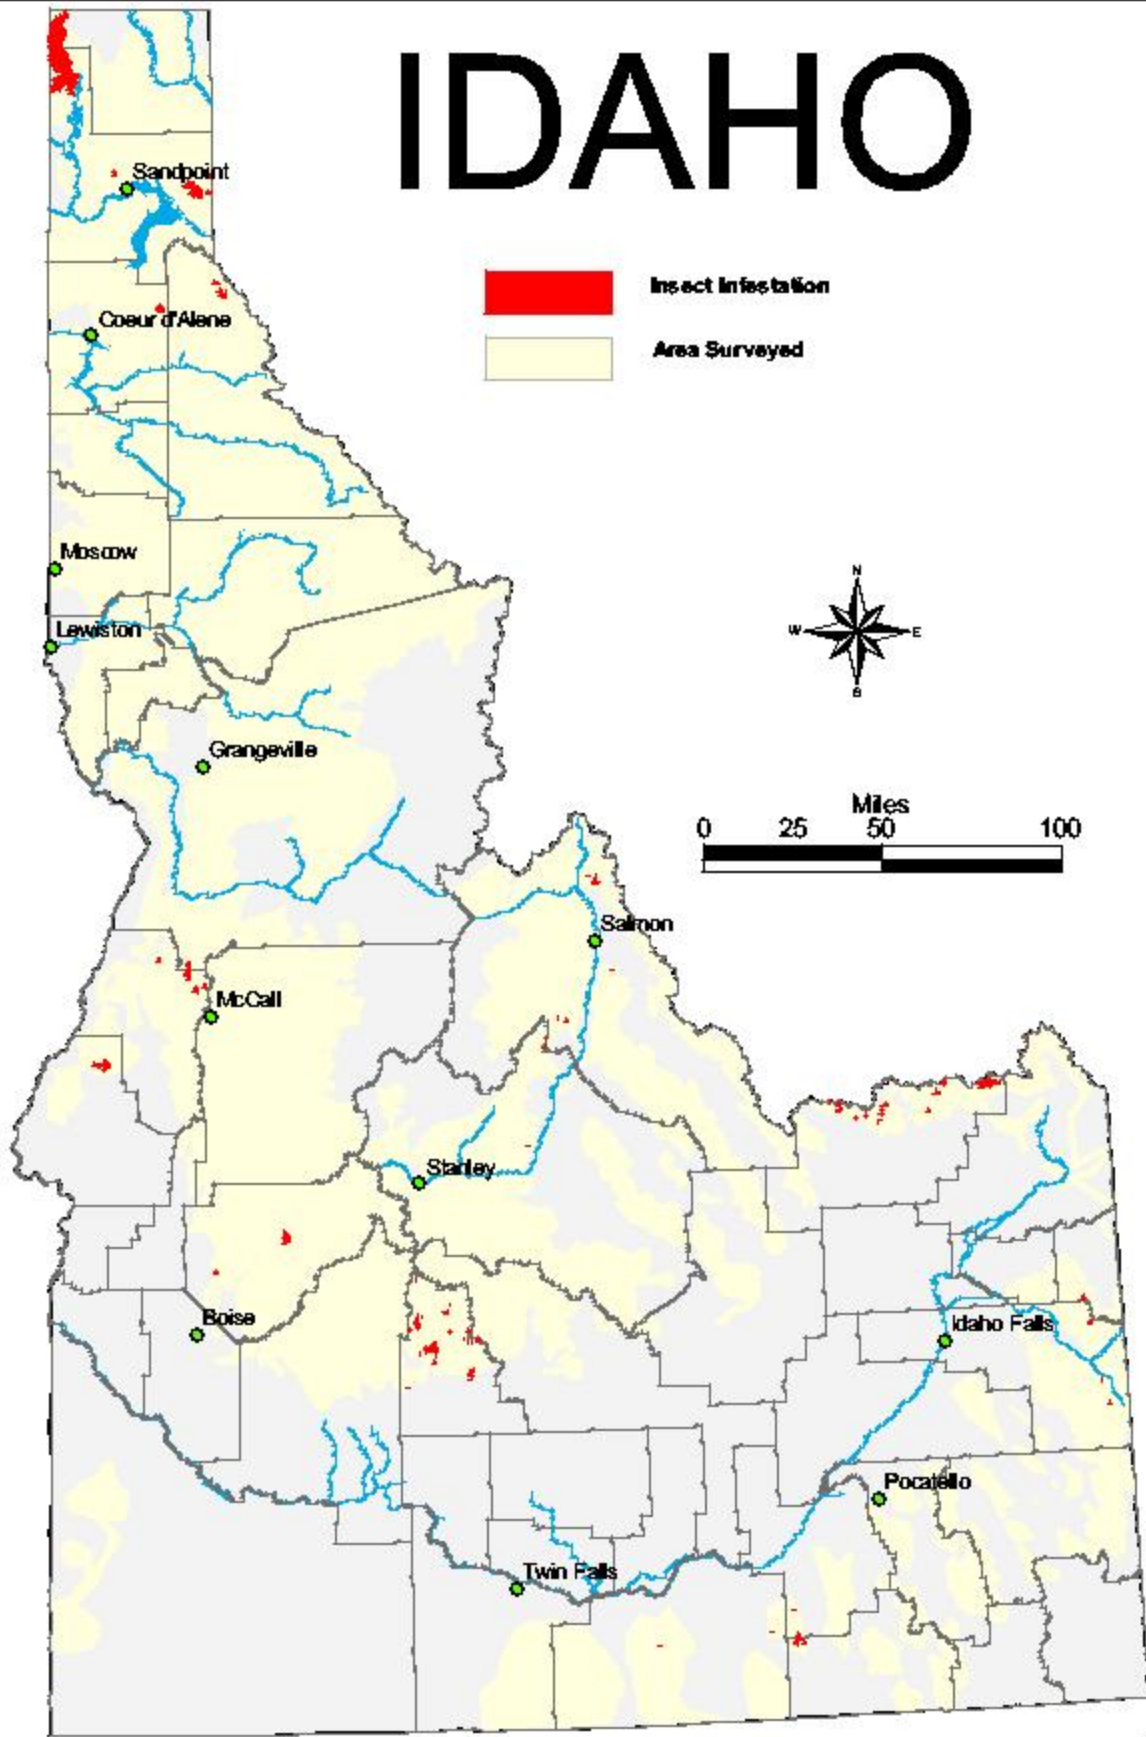

IDAHO

Map 04-10. Areas of Western Spruce Budworm infestations in Idaho in 2004.