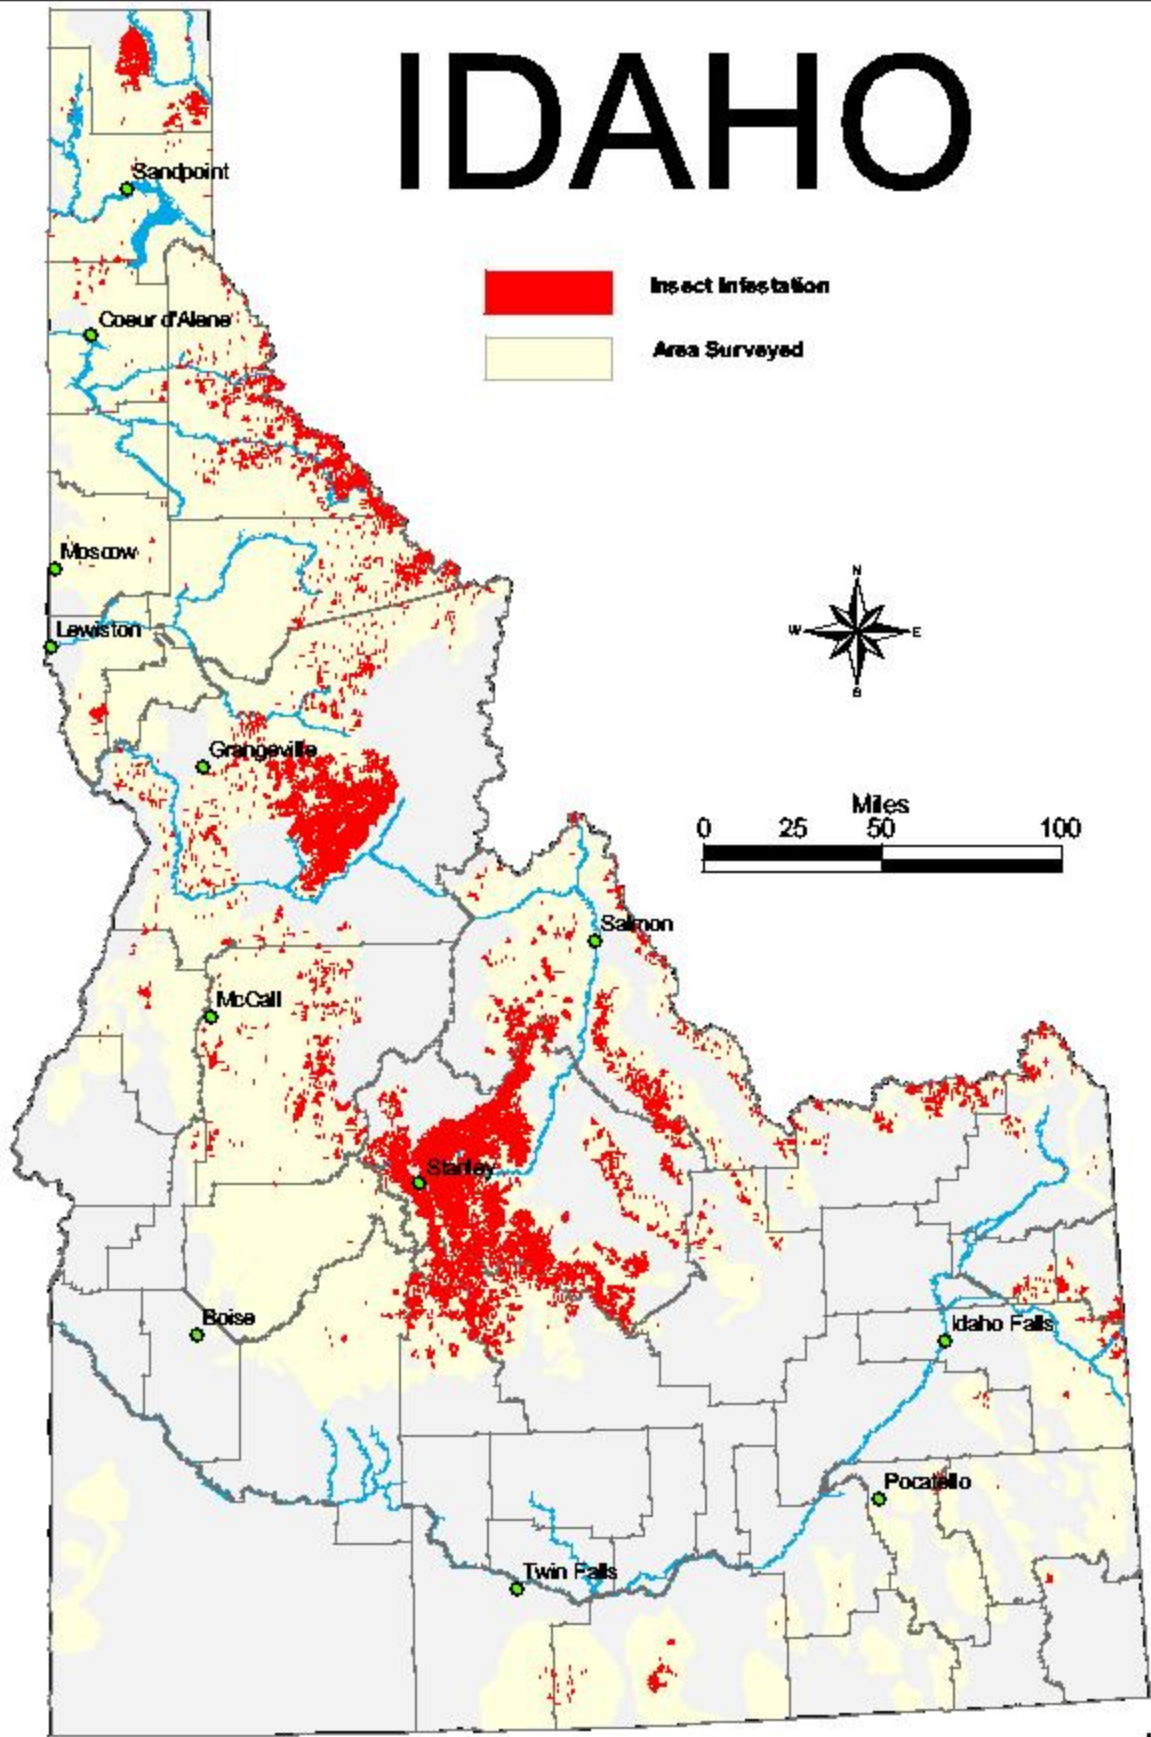

IDAHO

Map 04-1. Areas of Mountain Pine beetle infestations in Idaho in 2004.