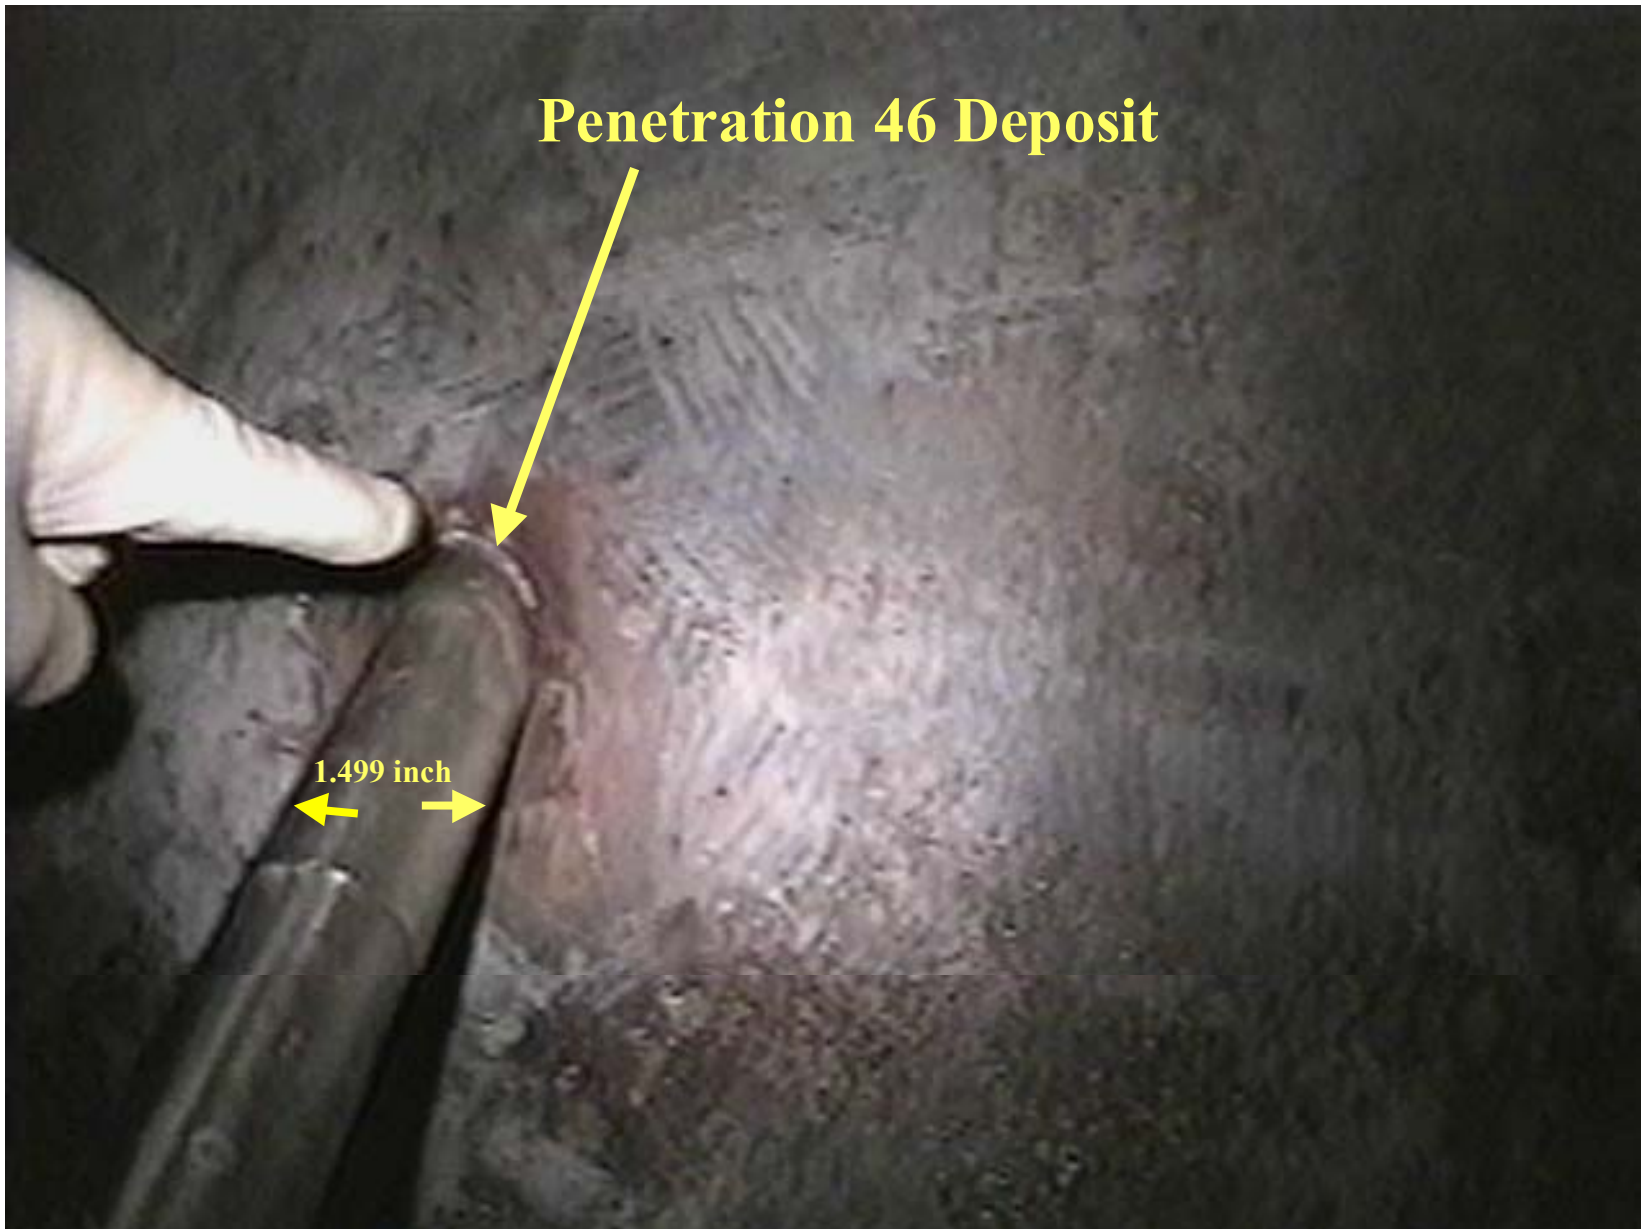

# Penetration 46 Deposit

1.499 inch