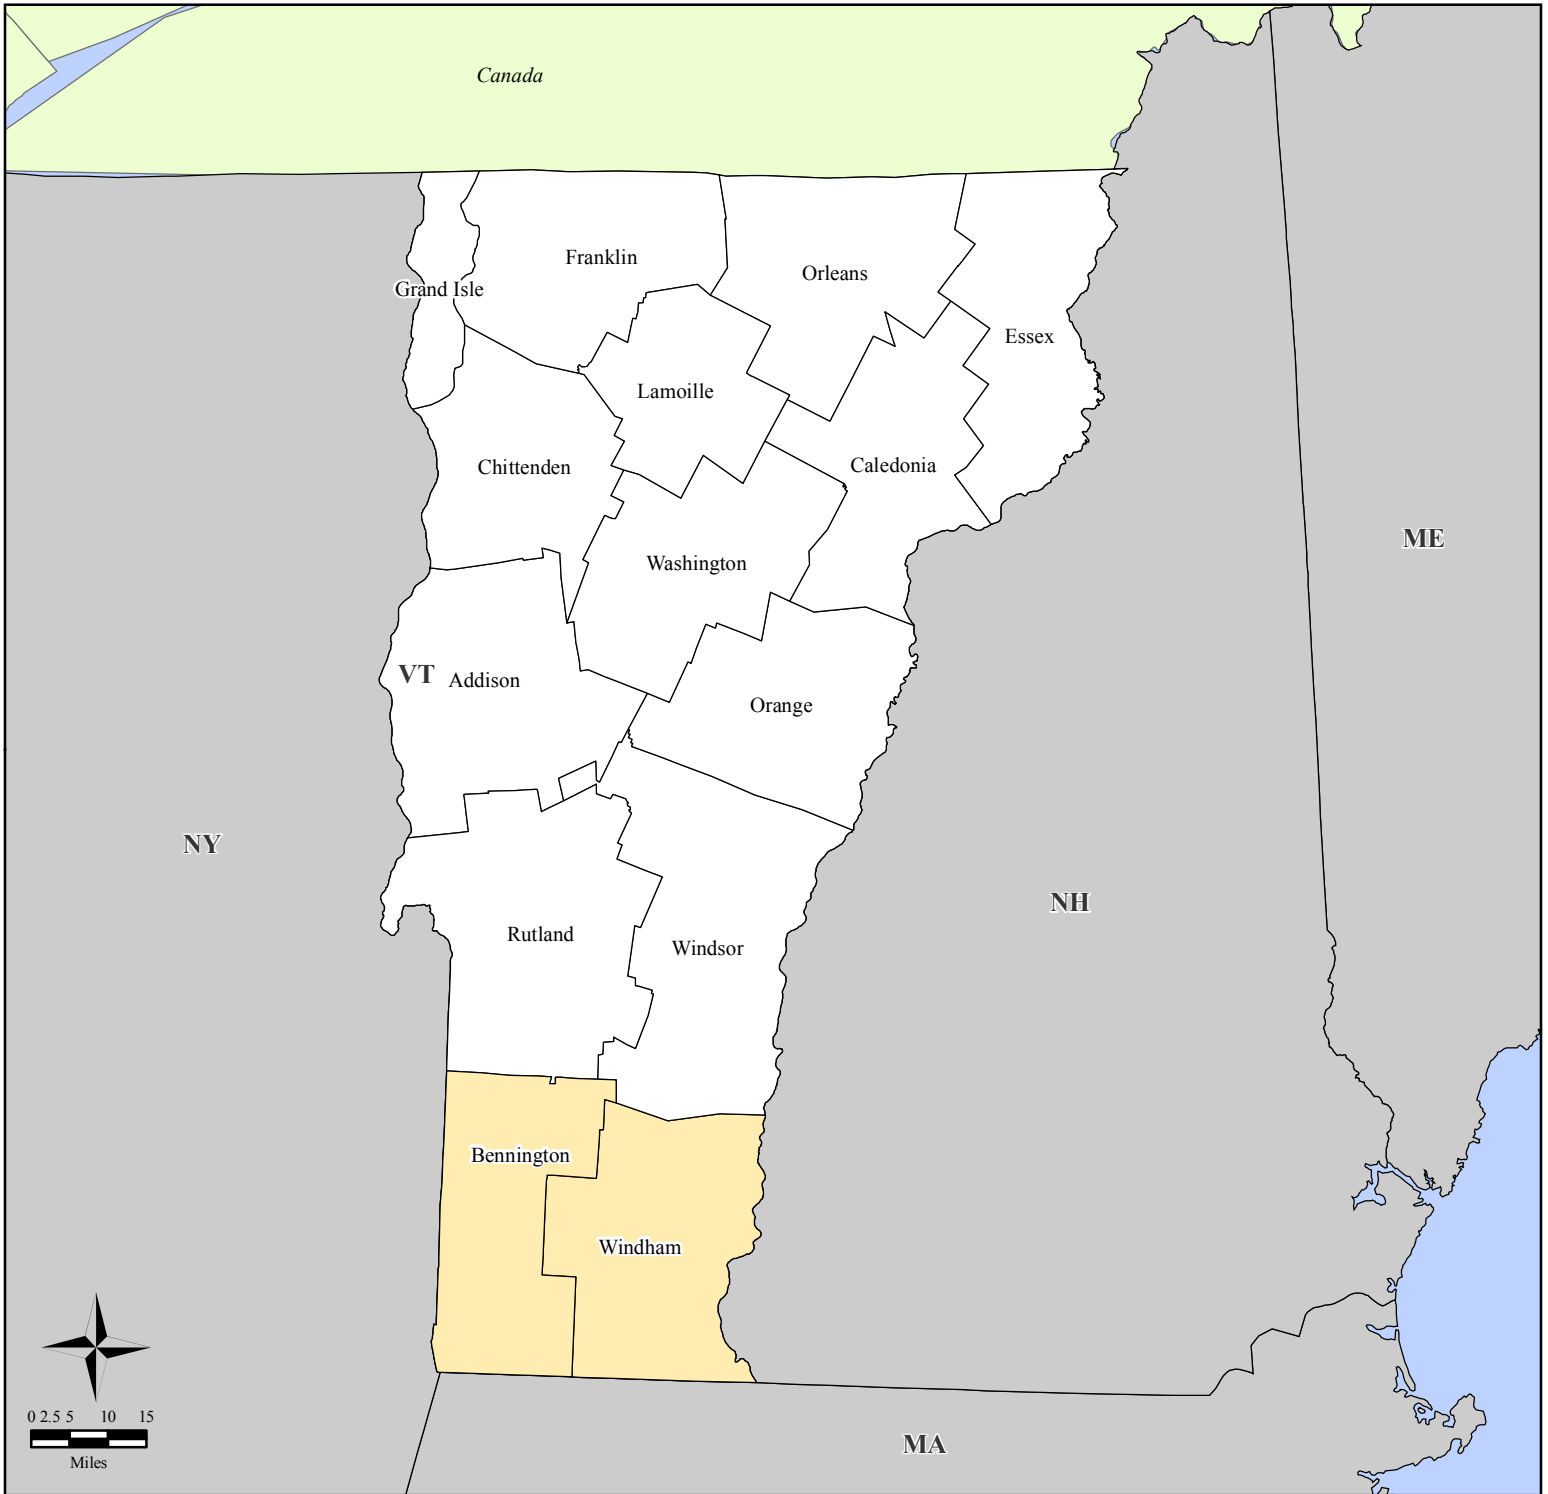

FEMA-1816-DR, Vermont Disaster Declaration as of 01/14/2009

Location Map

Legend

Designated Counties

- No Designation
- Public Assistance

All counties are eligible for Hazard Mitigation

FEMA

*ITS Mapping & Analysis Center
Washington, DC*