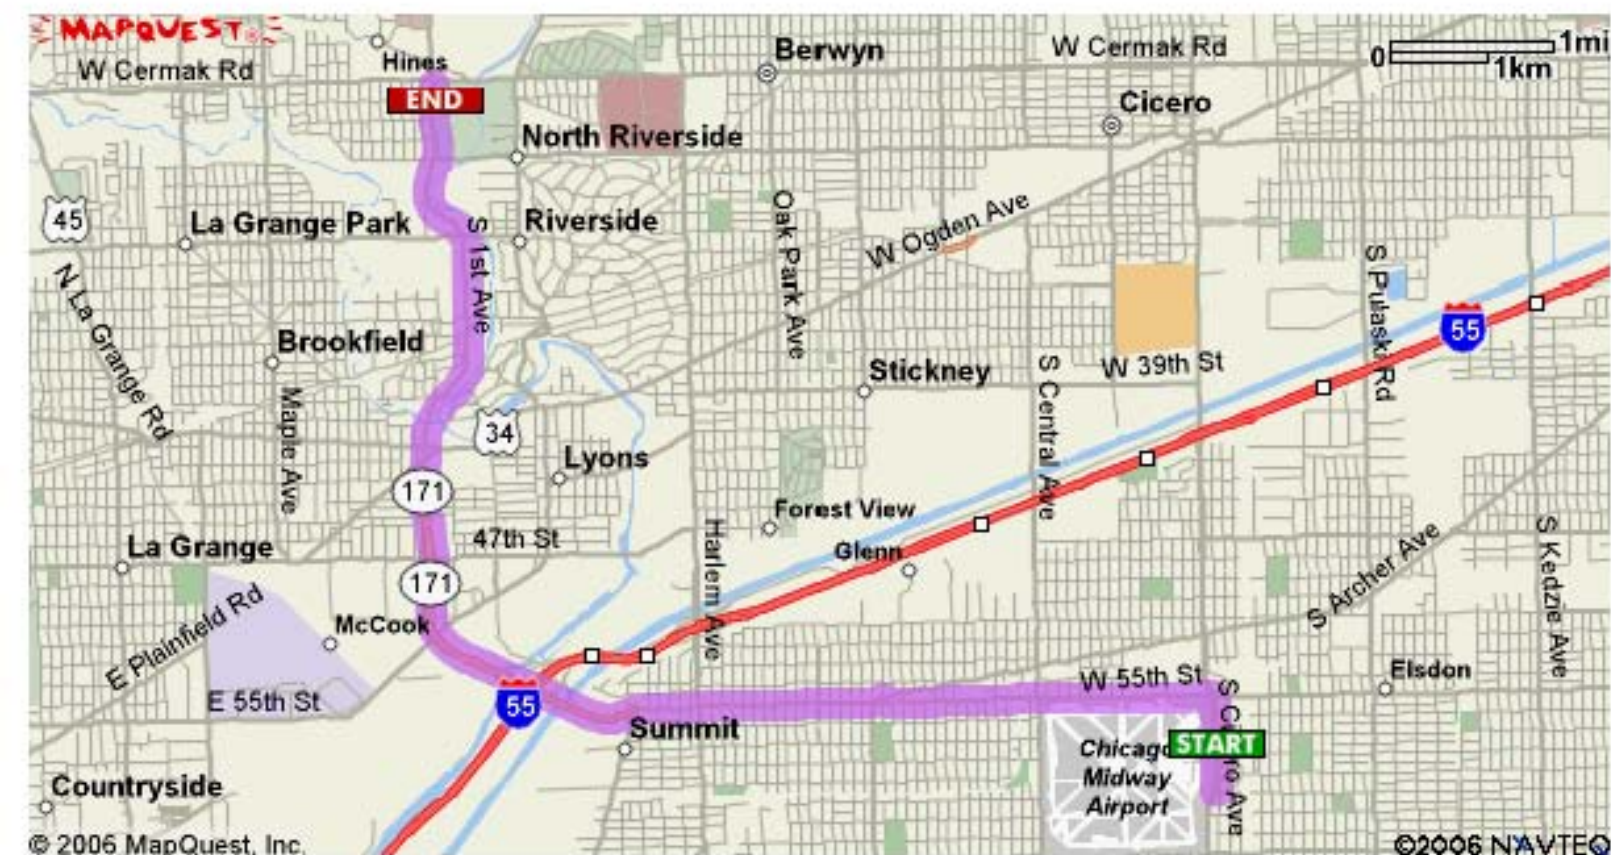

**Start:**

**Chicago Midway International Airport (MDW):** 773-838-0600  
5700 S Cicero Ave, Chicago, IL 60638, US

**End:**

**S 1st Ave & W Cermak Rd**  
Riverside, IL 60546, US

	Directions	Distance
<b>Total Est. Time:</b> 22 minutes <b>Total Est. Distance:</b> 9.41 miles		
	1: Start out going SOUTH on S CICERO AVE / IL-50 S toward W 59TH ST.	0.2 miles
	2: Make a U-TURN at W 59TH ST onto S CICERO AVE / IL-50 N.	0.6 miles
	3: Turn LEFT onto W 55TH ST.	2.0 miles
	4: Turn LEFT onto S ARCHER AVE.	1.5 miles
	5: S ARCHER AVE becomes IL-171 N. This becomes 1st Ave.	5.0 miles
	6: End at <b>S 1st Ave &amp; W Cermak Rd</b> Riverside, IL 60546, US	
<b>Total Est. Time:</b> 22 minutes <b>Total Est. Distance:</b> 9.41 miles		

**Start:**

**Chicago Midway International Airport (MDW):** 773-838-0600

5700 S Cicero Ave, Chicago, IL 60638, US

**End:**

**S 1st Ave & W Cermak Rd**

Riverside, IL 60546, US

National Acquisition Center Building 37

Parking lot entrance