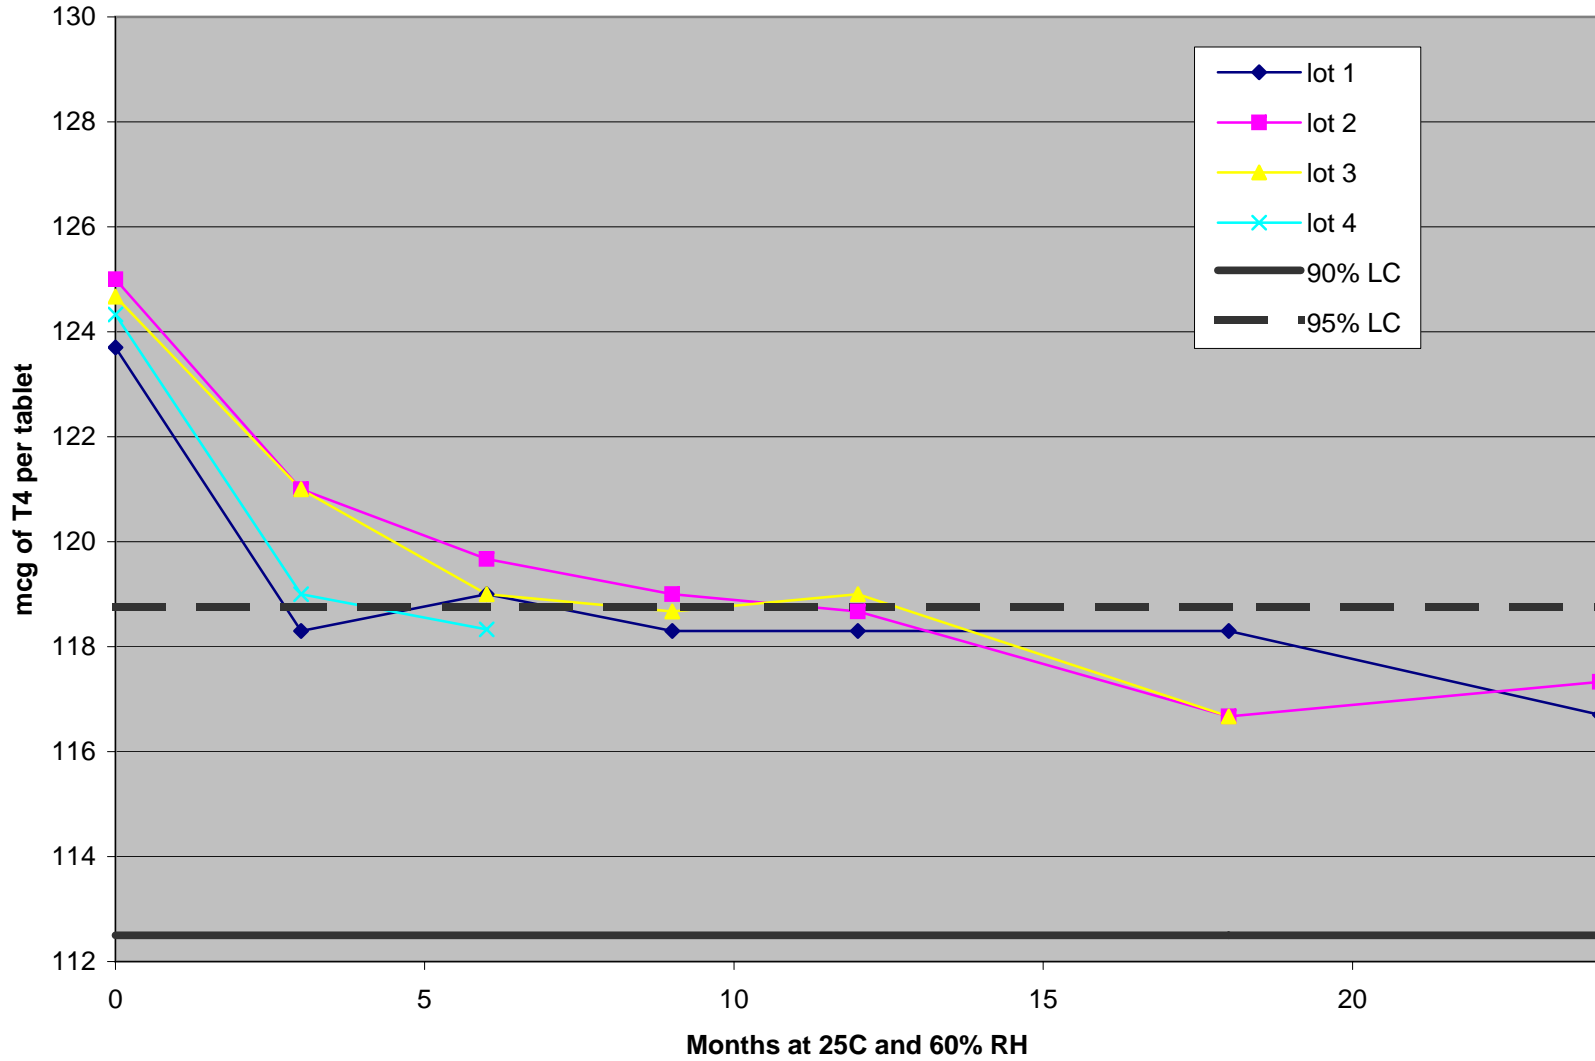

Brand "G" 25-mcg tablets in 100-ct bottles

Brand "G" 25-mcg tablets in 1000-ct bottles

Brand "G" 100-mcg in 100-count bottles

Brand "G" 100-mcg tablets in 1000-count bottles

Brand "G" 125-mcg tablets in 100-ct bottles

Brand "G" 125-mcg tablets in 1000-ct bottles

Brand "G" 150-mcg tablets in 100-count bottles

Brand "G" 150-mcg tablets in 1000-count bottles