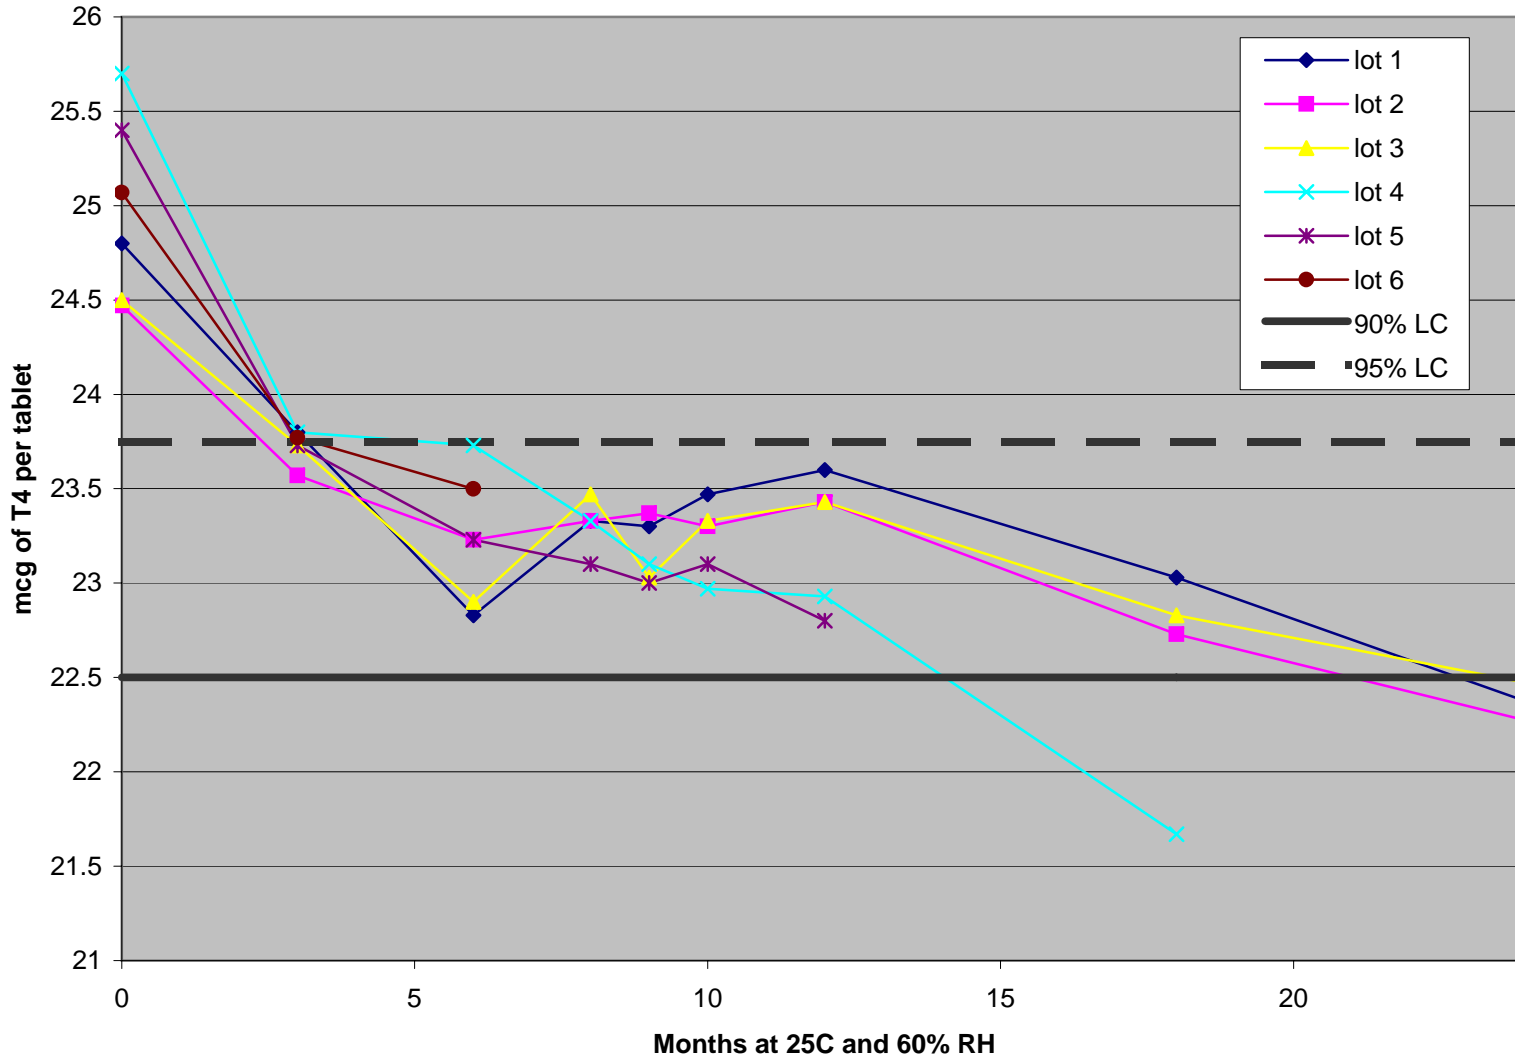

Brand "G" 25-mcg tablets in 100-ct bottles

Brand "G" 25-mcg tablets in 1000-ct bottles

Brand "G" 100-mcg in 100-count bottles

Brand "G" 100-mcg tablets in 1000-count bottles

Brand "G" 125-mcg tablets in 100-ct bottles

Brand "G" 125-mcg tablets in 1000-ct bottles

Brand "G" 150-mcg tablets in 100-count bottles

Brand "G" 150-mcg tablets in 1000-count bottles