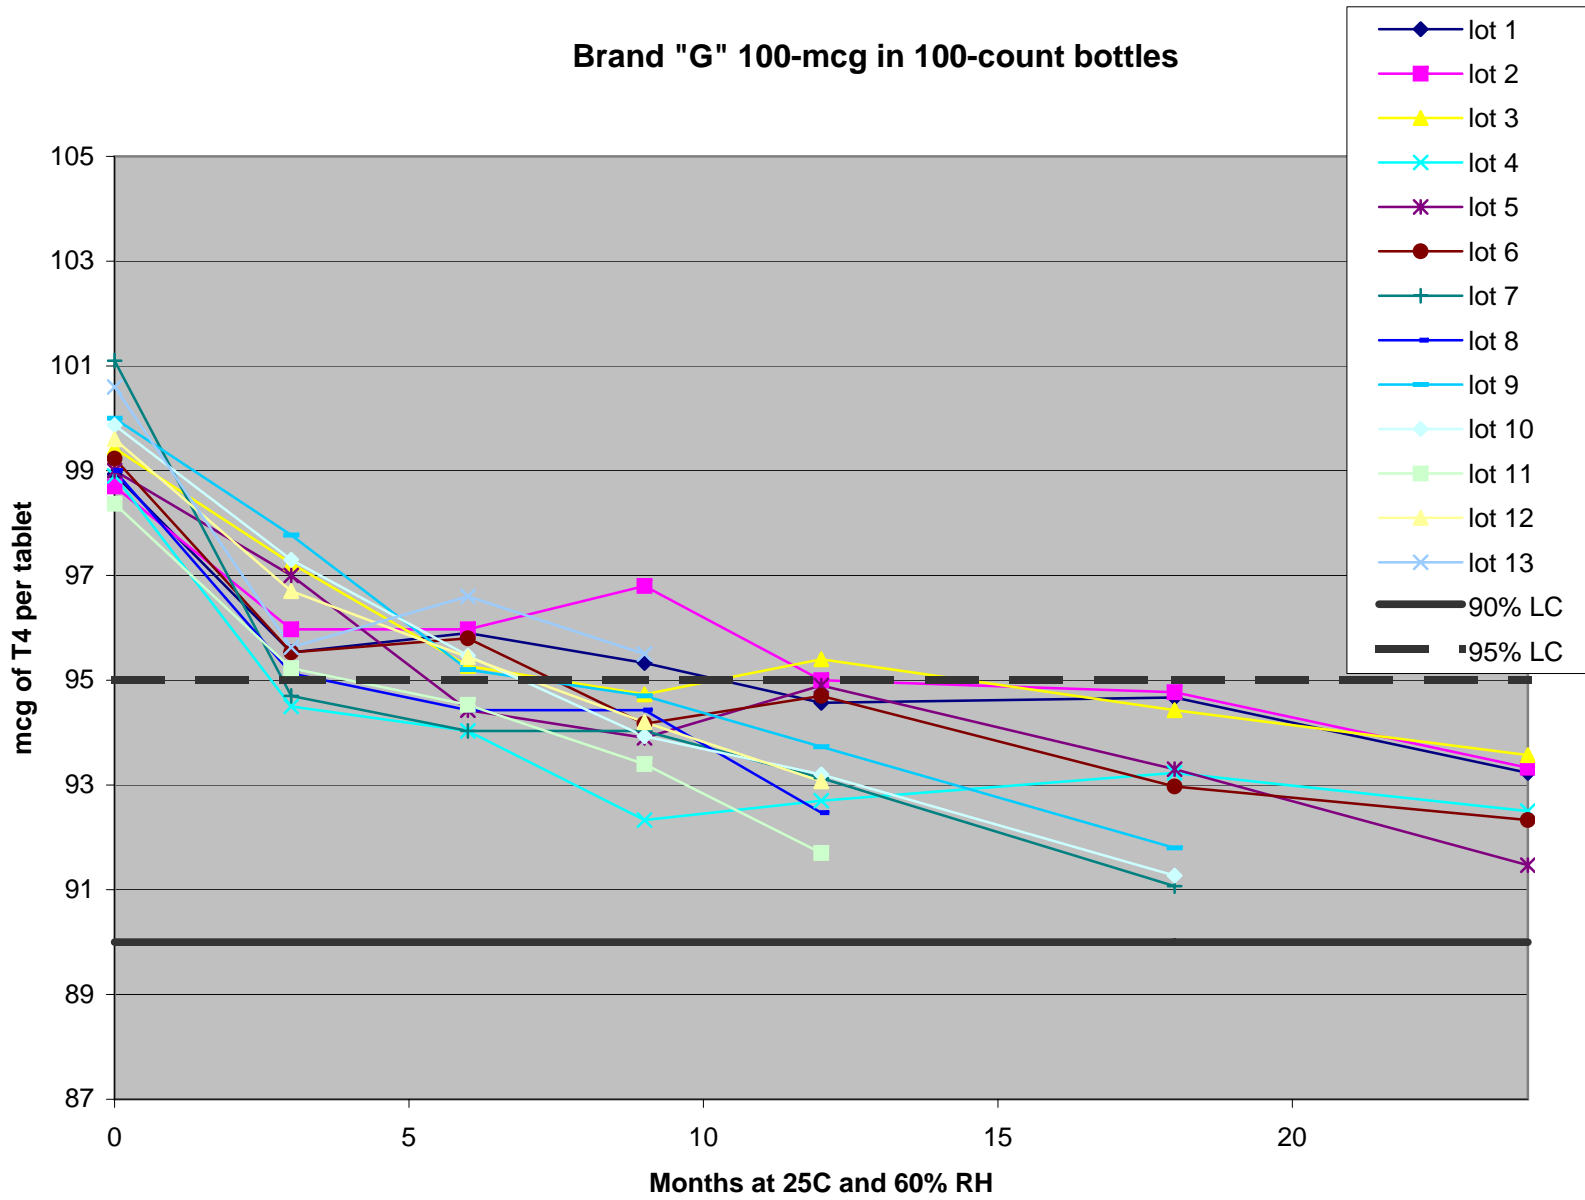

Brand "G" 25-mcg tablets in 100-ct bottles

Brand "G" 25-mcg tablets in 1000-ct bottles

Brand "G" 100-mcg in 100-count bottles

Brand "G" 100-mcg tablets in 1000-count bottles

Brand "G" 125-mcg tablets in 100-ct bottles

Brand "G" 125-mcg tablets in 1000-ct bottles

Brand "G" 150-mcg tablets in 100-count bottles

Brand "G" 150-mcg tablets in 1000-count bottles