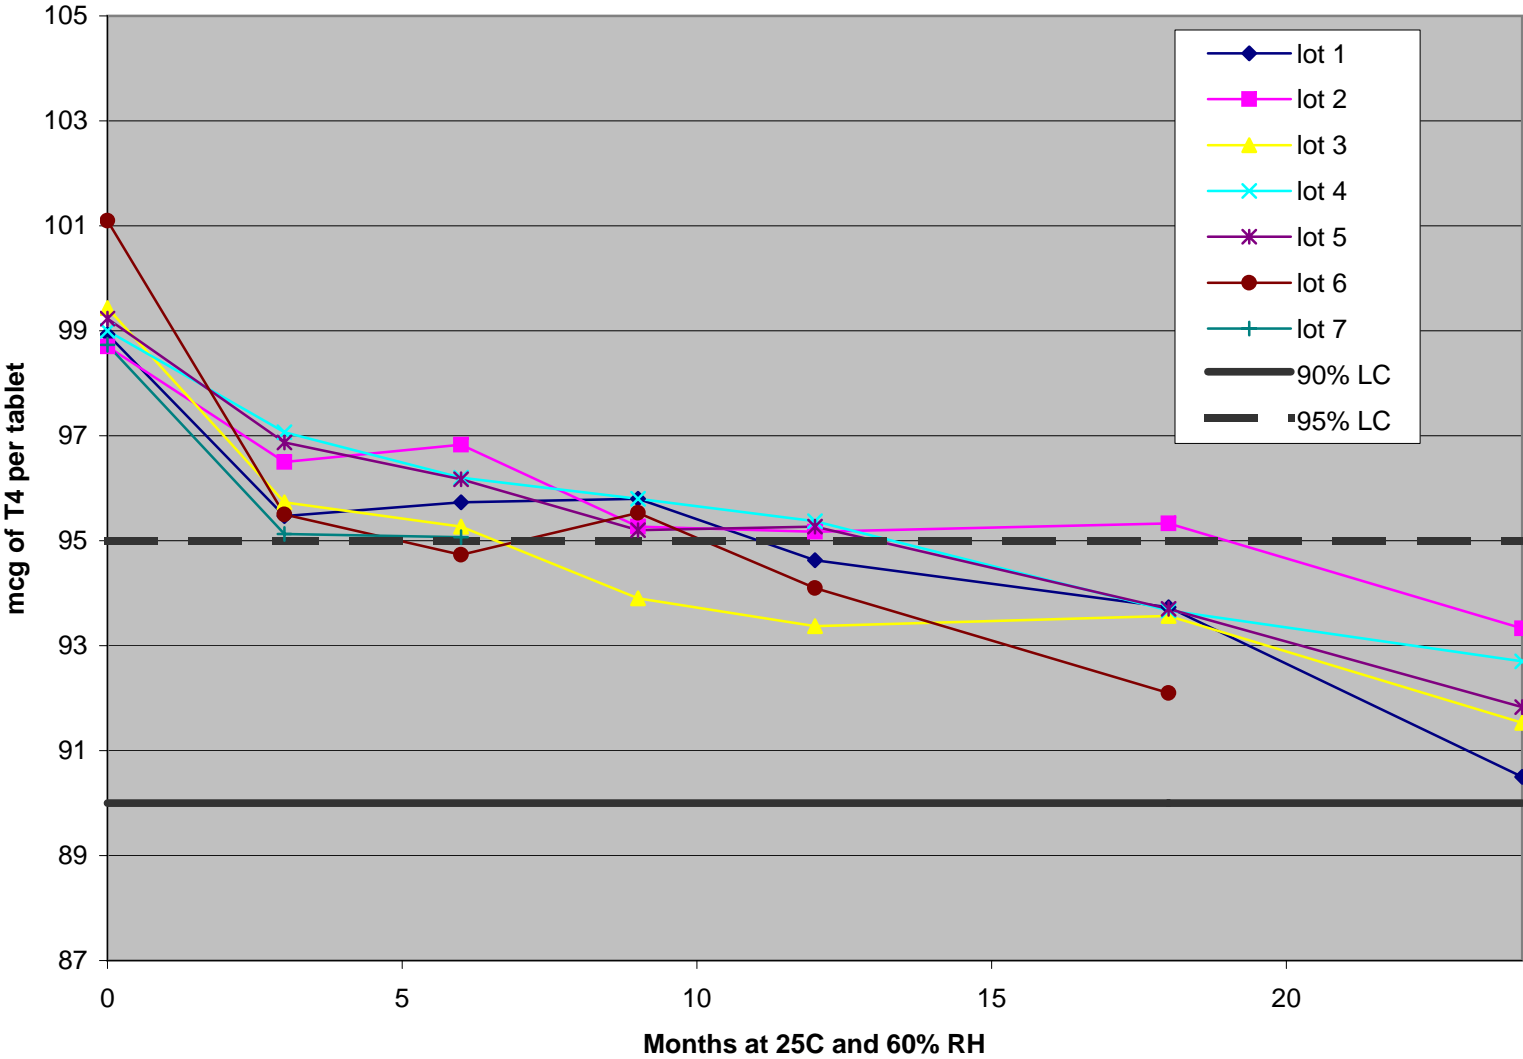

Brand "G" 25-mcg tablets in 100-ct bottles

Brand "G" 25-mcg tablets in 1000-ct bottles

Brand "G" 100-mcg in 100-count bottles

Brand "G" 100-mcg tablets in 1000-count bottles

Brand "G" 125-mcg tablets in 100-ct bottles

Brand "G" 125-mcg tablets in 1000-ct bottles

Brand "G" 150-mcg tablets in 100-count bottles

Brand "G" 150-mcg tablets in 1000-count bottles