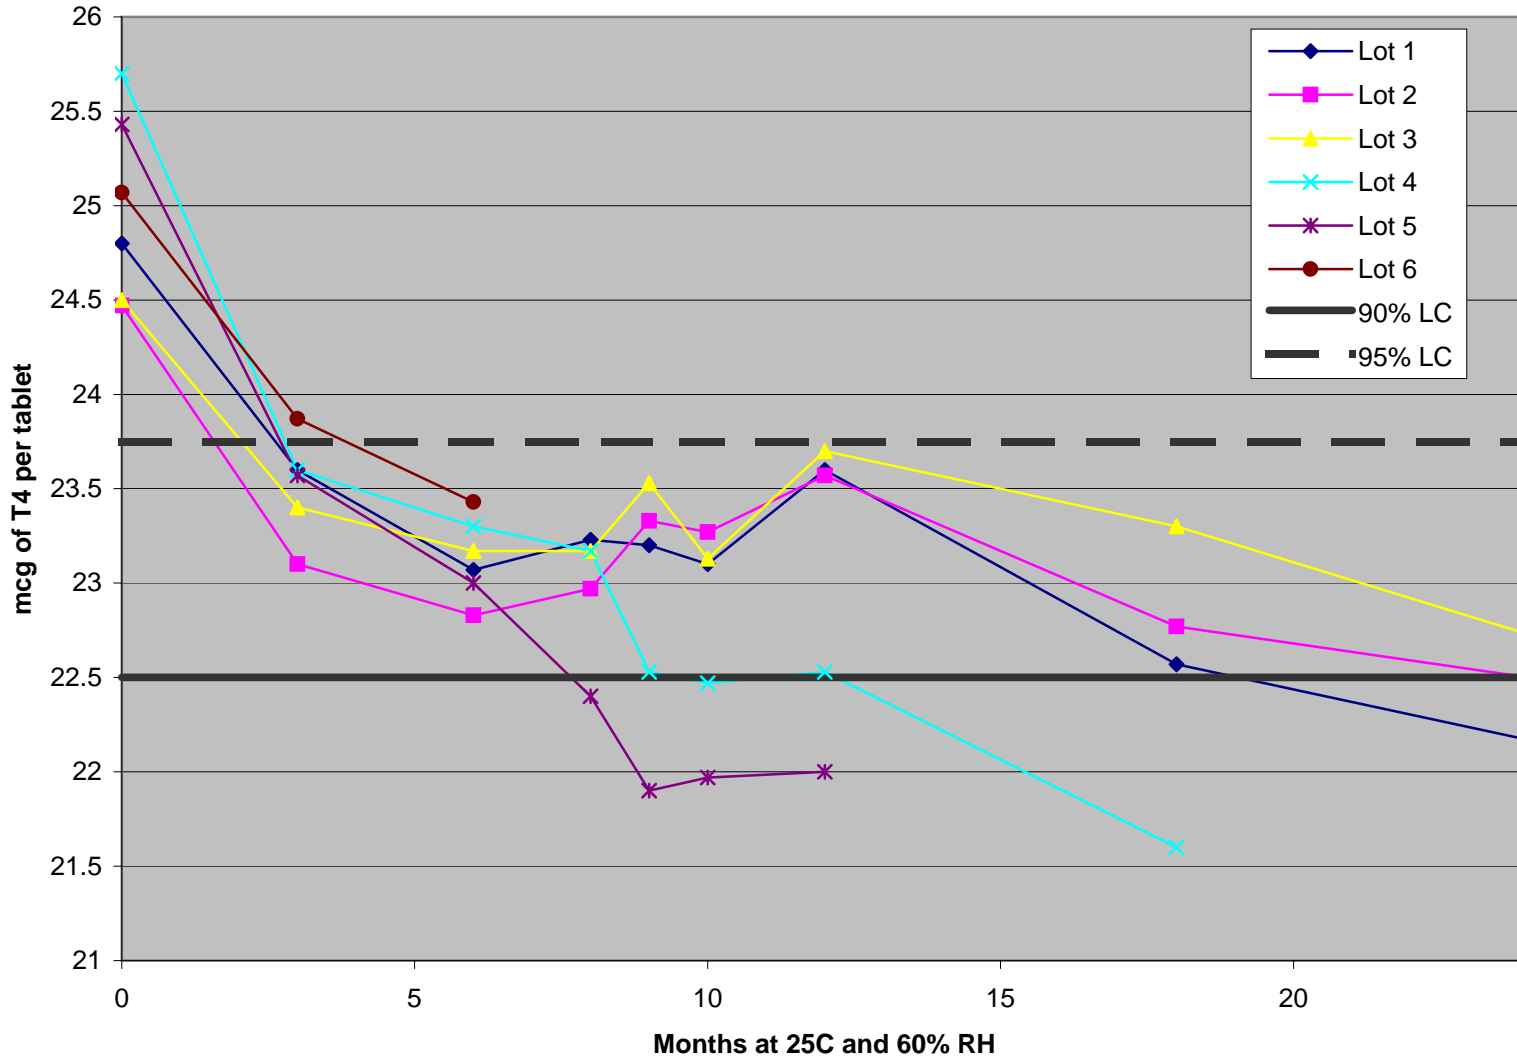

Brand "G" 25-mcg tablets in 100-ct bottles

Brand "G" 25-mcg tablets in 1000-ct bottles

Brand "G" 100-mcg in 100-count bottles

Brand "G" 100-mcg tablets in 1000-count bottles

Brand "G" 125-mcg tablets in 100-ct bottles

Brand "G" 125-mcg tablets in 1000-ct bottles

Brand "G" 150-mcg tablets in 100-count bottles

Brand "G" 150-mcg tablets in 1000-count bottles