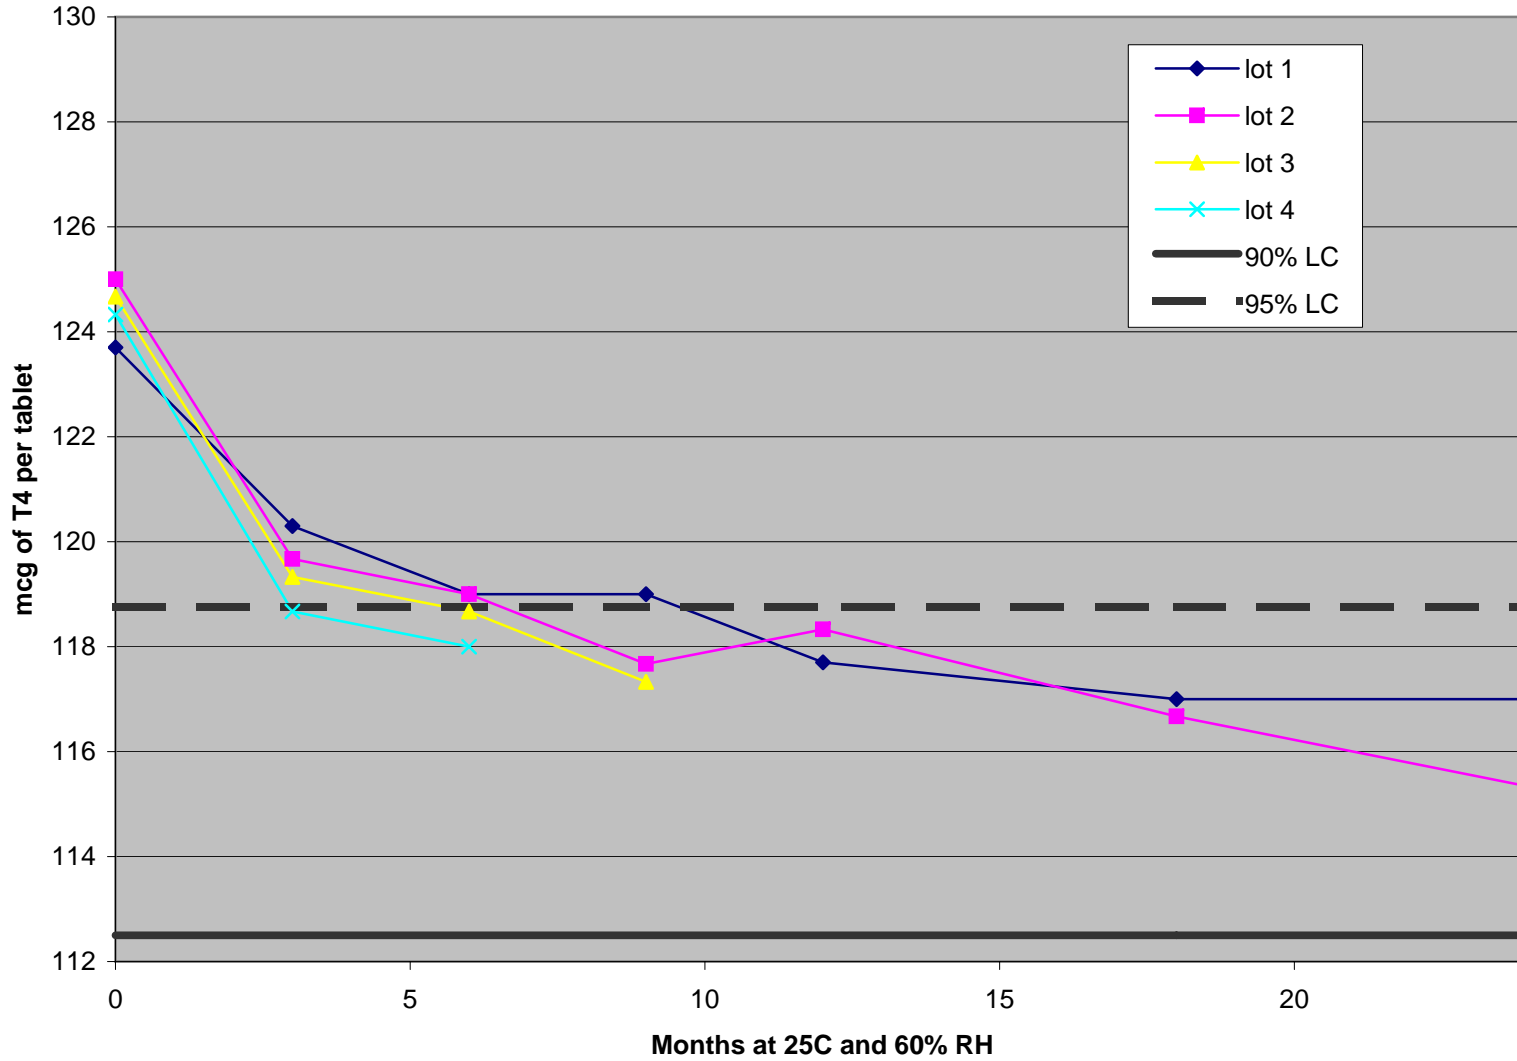

Brand "G" 25-mcg tablets in 100-ct bottles

Brand "G" 25-mcg tablets in 1000-ct bottles

Brand "G" 100-mcg in 100-count bottles

Brand "G" 100-mcg tablets in 1000-count bottles

Brand "G" 125-mcg tablets in 100-ct bottles

Brand "G" 125-mcg tablets in 1000-ct bottles

Brand "G" 150-mcg tablets in 100-count bottles

Brand "G" 150-mcg tablets in 1000-count bottles