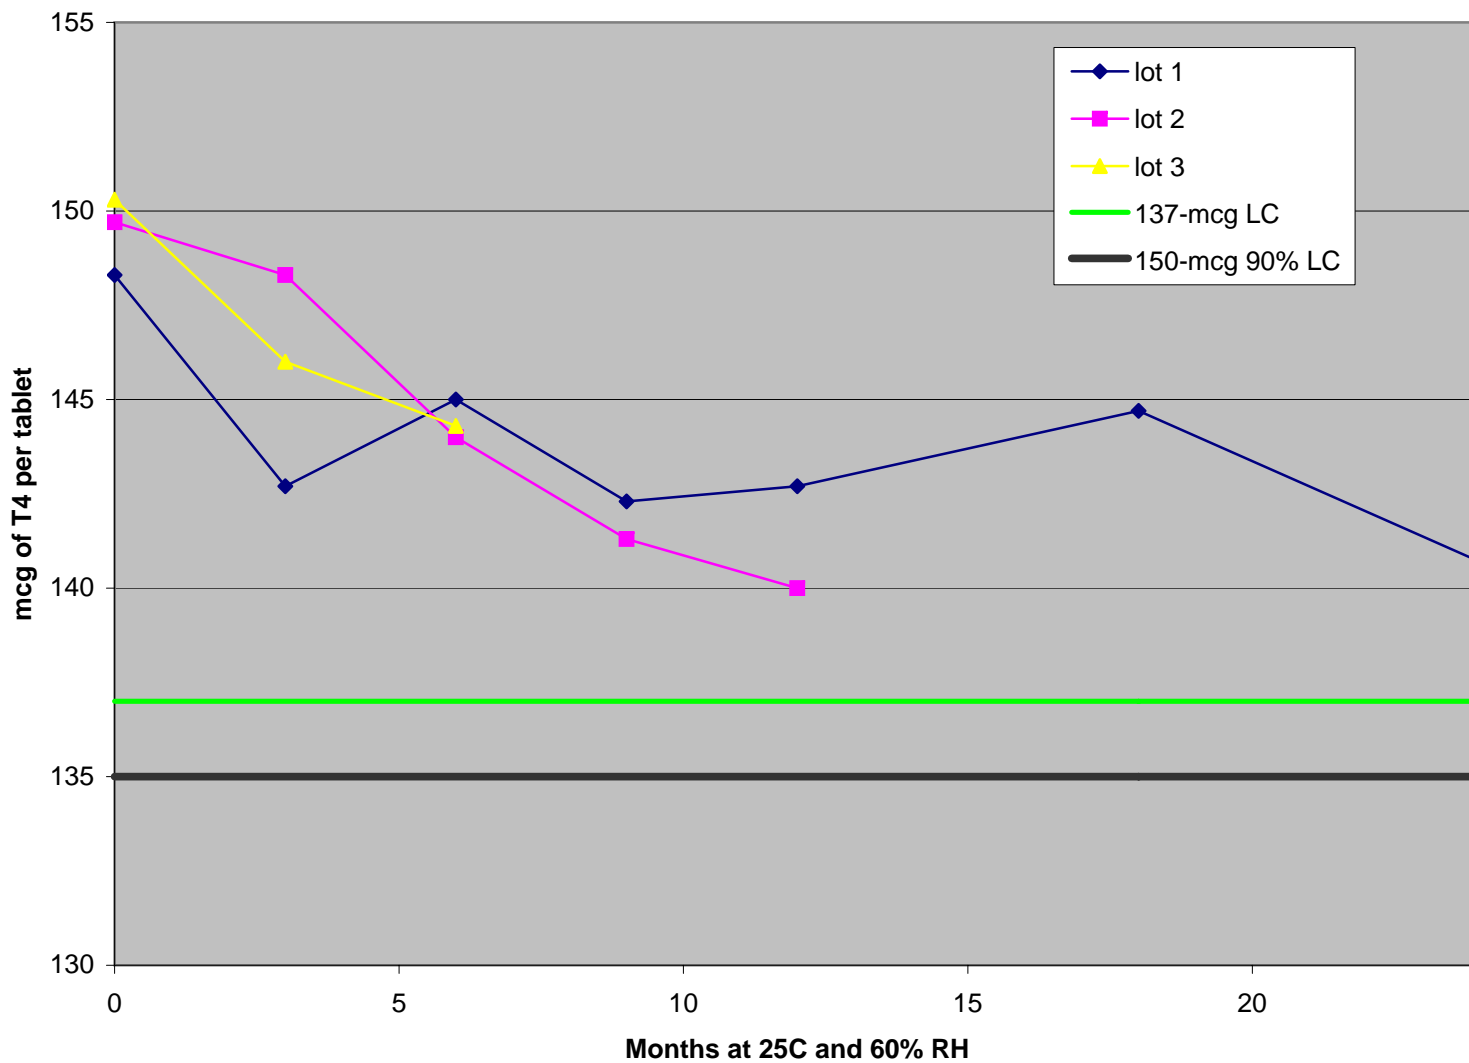

Brand "G" 25-mcg tablets in 100-ct bottles

Brand "G" 25-mcg tablets in 1000-ct bottles

Brand "G" 100-mcg in 100-count bottles

Brand "G" 100-mcg tablets in 1000-count bottles

Brand "G" 125-mcg tablets in 100-ct bottles

Brand "G" 125-mcg tablets in 1000-ct bottles

Brand "G" 150-mcg tablets in 100-count bottles

Brand "G" 150-mcg tablets in 1000-count bottles