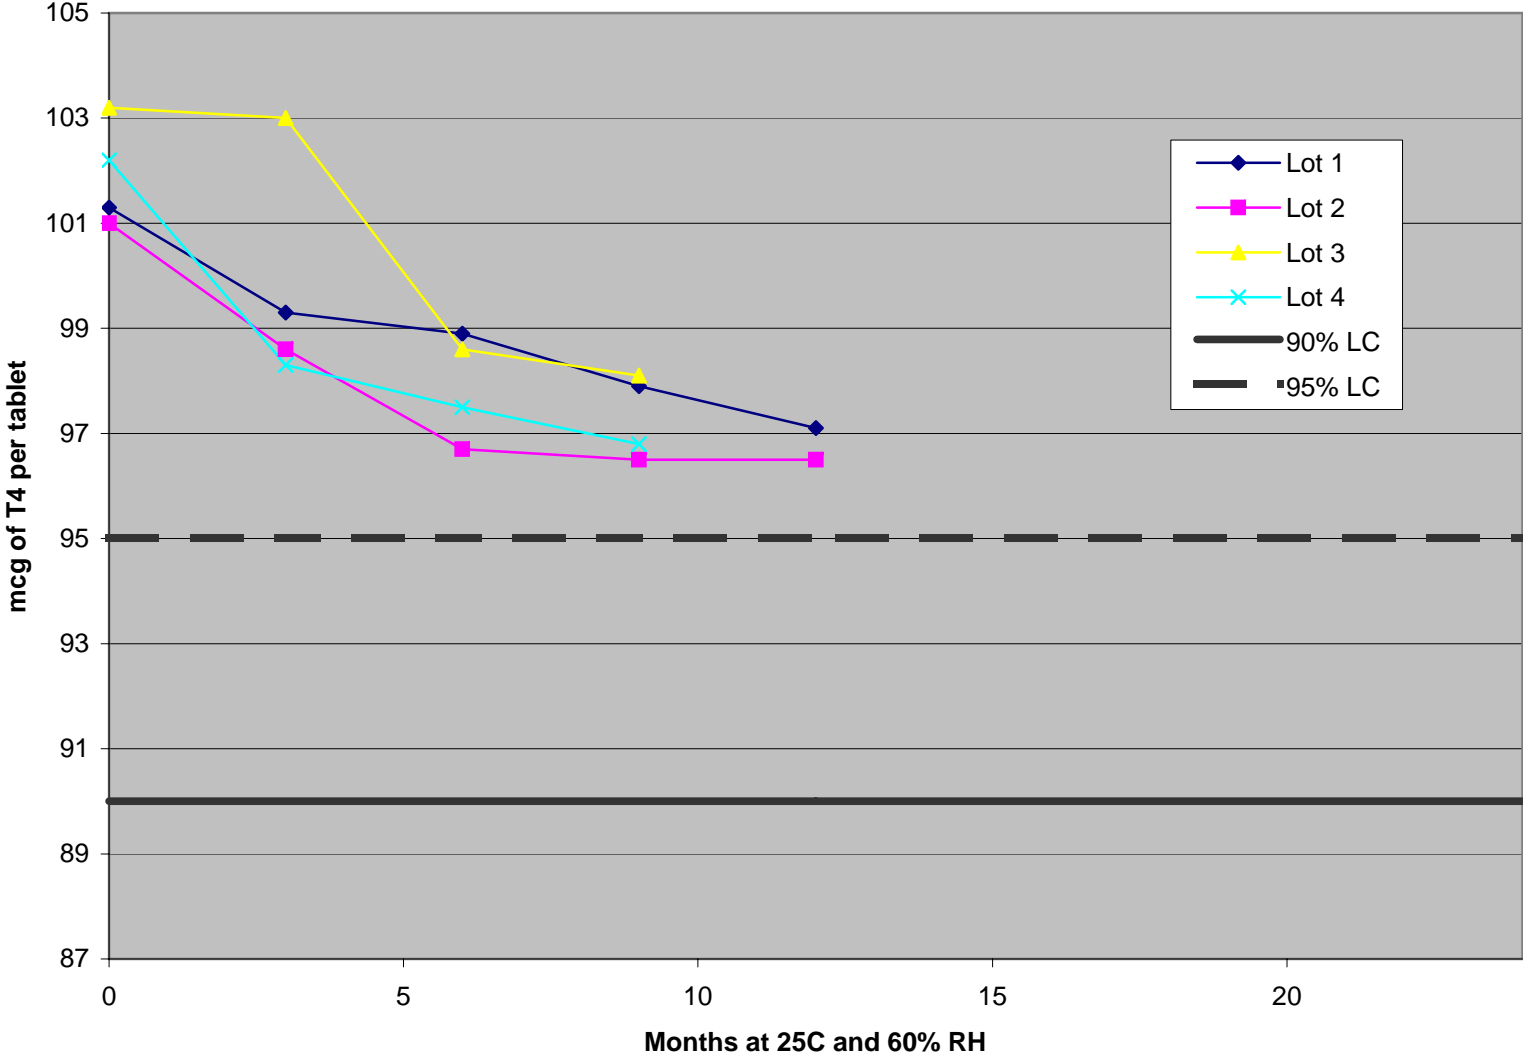

Brand "F" 25-mcg tablets in 100-ct bottles

Brand "F" 25-mcg tablets in 1000-ct bottles

Brand "F" 100-mcg tablets in 100-ct bottles

Brand "F" 100-mcg tablets in 1000-ct bottles

Brand "F" 125-mcg tablets in 100-count bottles

Brand "F" 125-mcg tablets in 1000-count bottles

Brand "F" 150-mcg tablets in 100-ct bottles

Brand "F" 150-mcg tablets in 1000-ct bottles