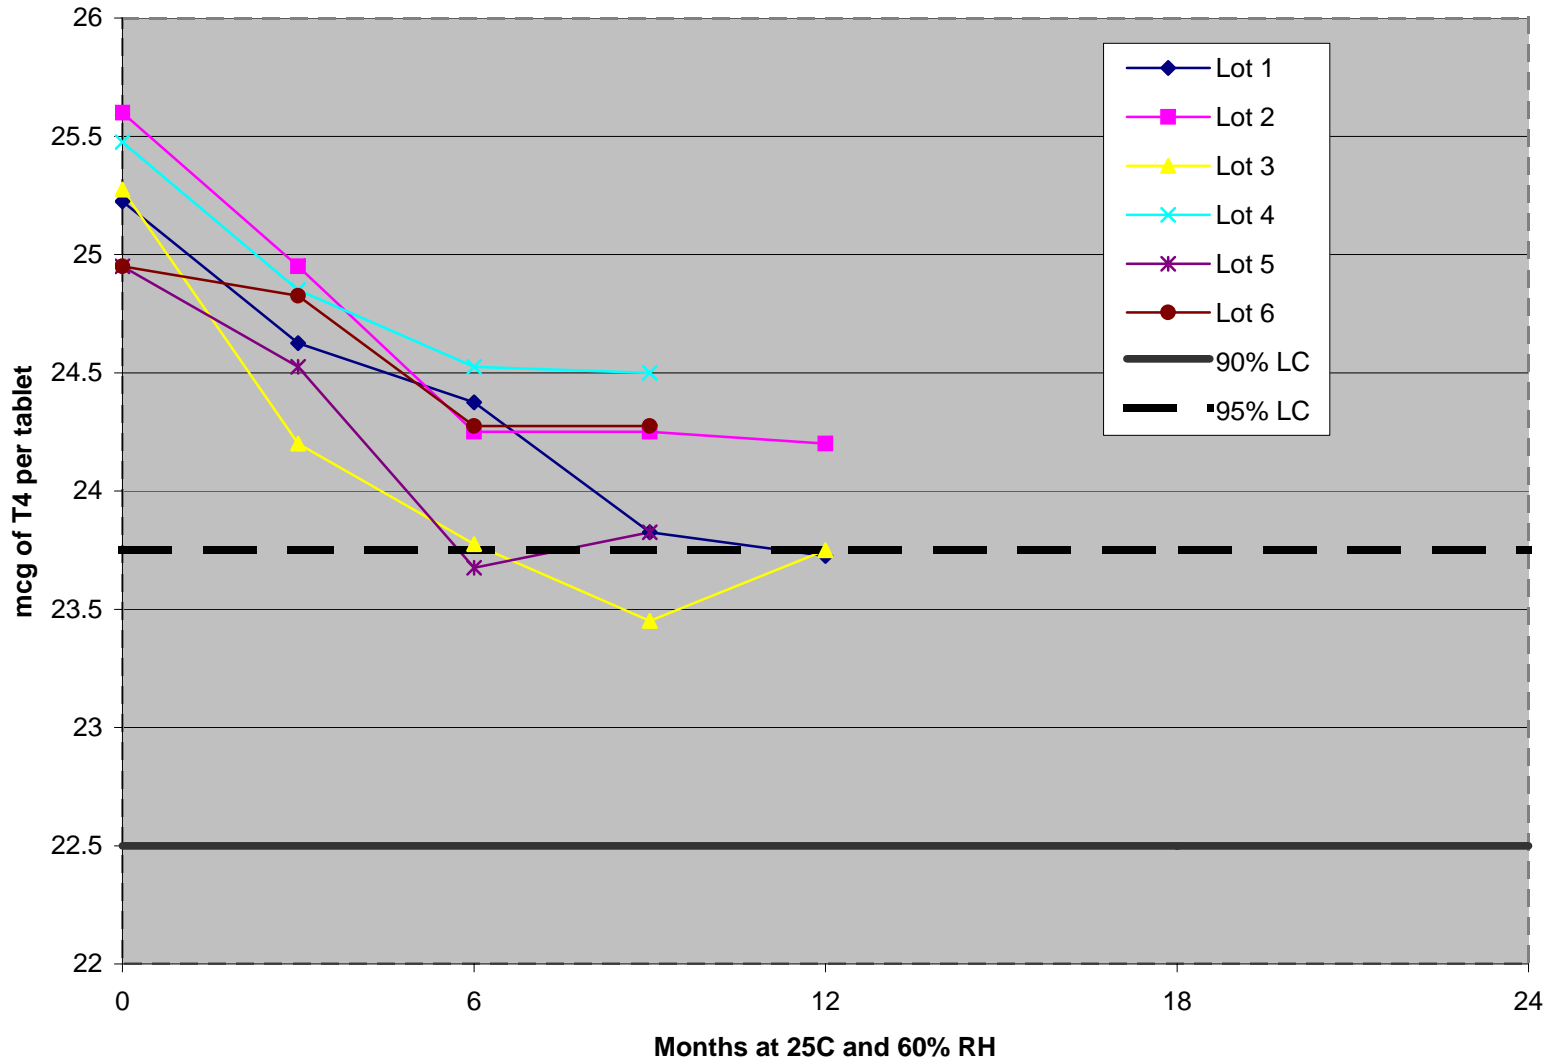

Brand "F" 25-mcg tablets in 100-ct bottles

Brand "F" 25-mcg tablets in 1000-ct bottles

Brand "F" 100-mcg tablets in 100-ct bottles

Brand "F" 100-mcg tablets in 1000-ct bottles

Brand "F" 125-mcg tablets in 100-count bottles

Brand "F" 125-mcg tablets in 1000-count bottles

Brand "F" 150-mcg tablets in 100-ct bottles

Brand "F" 150-mcg tablets in 1000-ct bottles