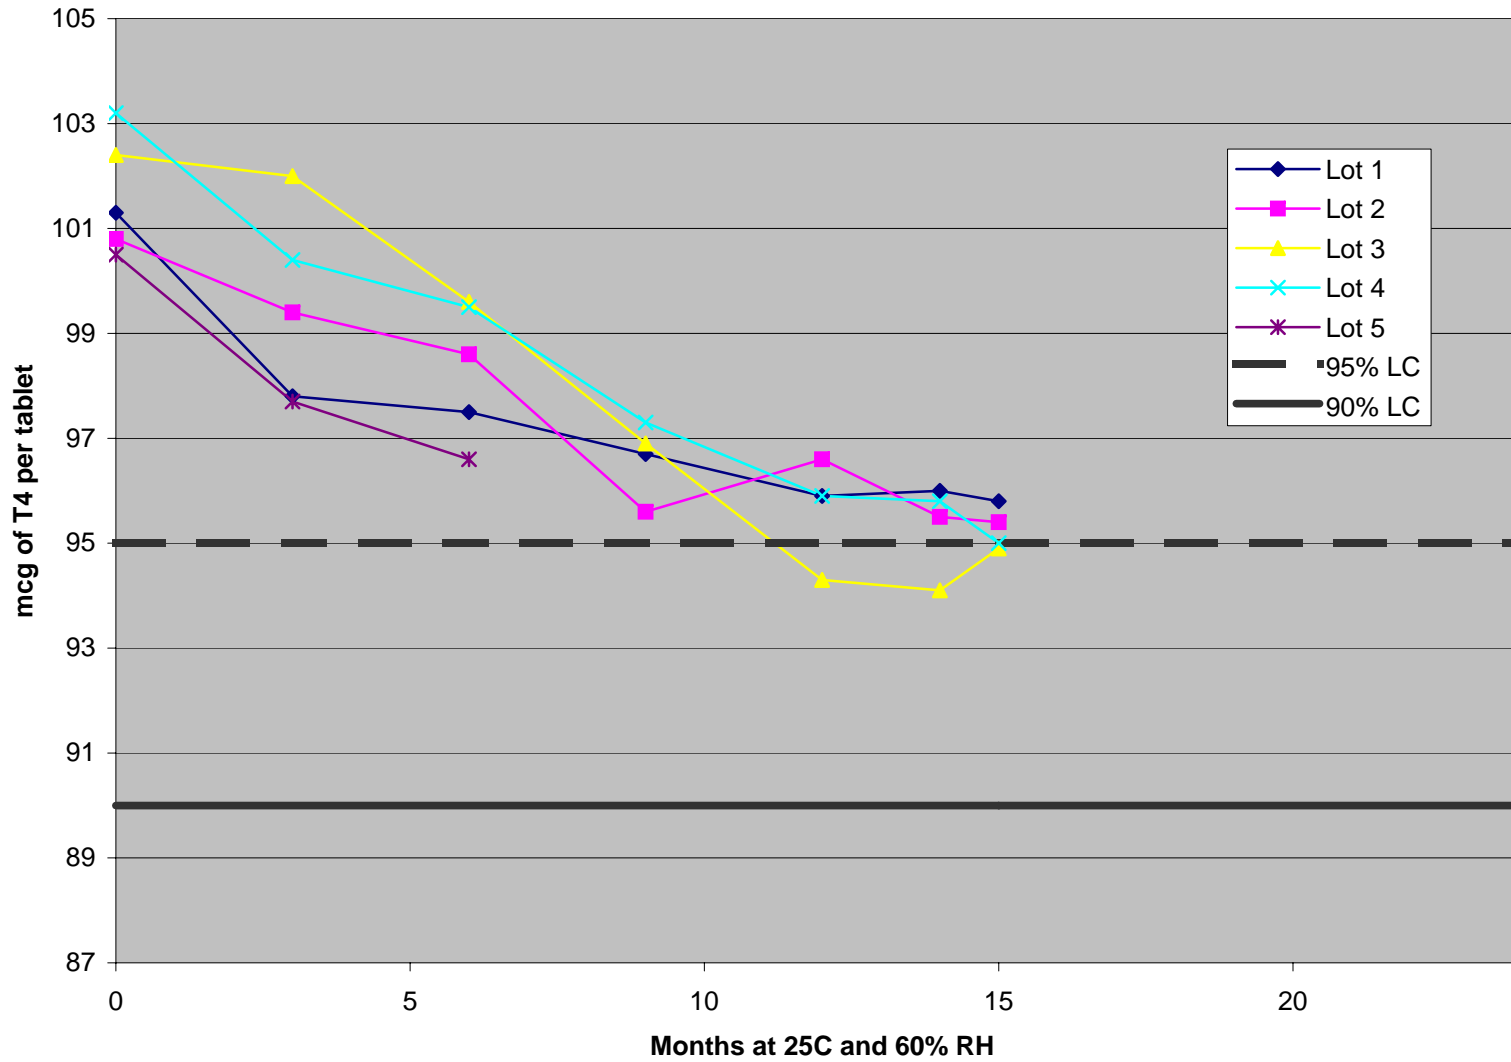

Brand "F" 25-mcg tablets in 100-ct bottles

Brand "F" 25-mcg tablets in 1000-ct bottles

Brand "F" 100-mcg tablets in 100-ct bottles

Brand "F" 100-mcg tablets in 1000-ct bottles

Brand "F" 125-mcg tablets in 100-count bottles

Brand "F" 125-mcg tablets in 1000-count bottles

Brand "F" 150-mcg tablets in 100-ct bottles

Brand "F" 150-mcg tablets in 1000-ct bottles