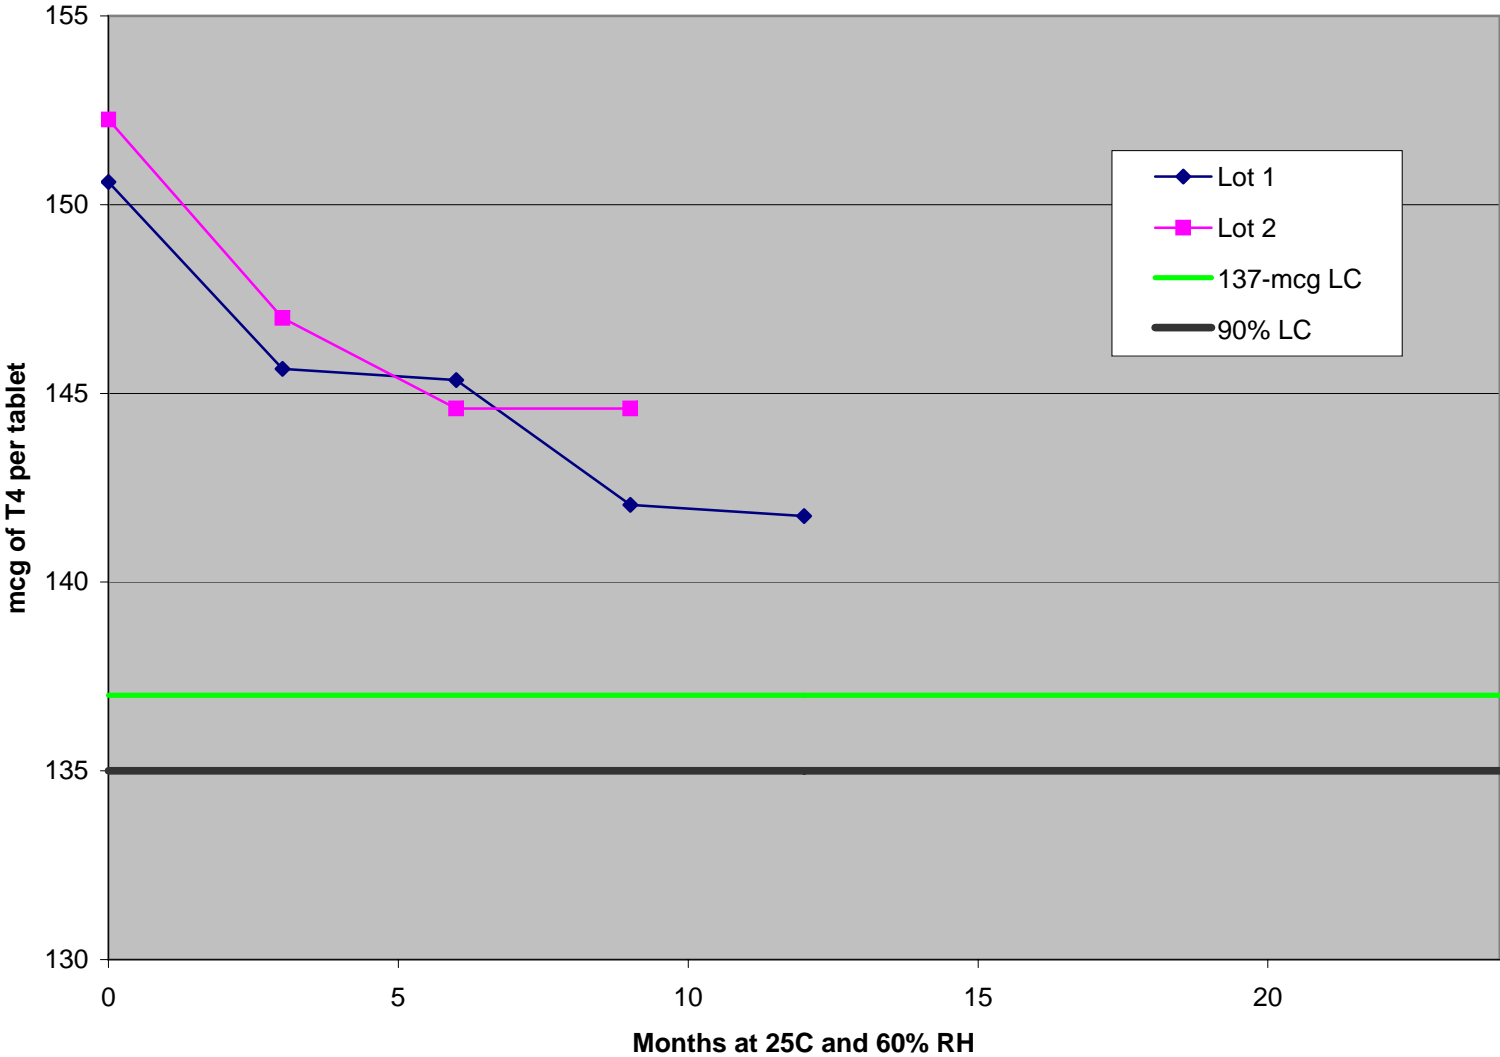

Brand "F" 25-mcg tablets in 100-ct bottles

Brand "F" 25-mcg tablets in 1000-ct bottles

Brand "F" 100-mcg tablets in 100-ct bottles

Brand "F" 100-mcg tablets in 1000-ct bottles

Brand "F" 125-mcg tablets in 100-count bottles

Brand "F" 125-mcg tablets in 1000-count bottles

Brand "F" 150-mcg tablets in 100-ct bottles

Brand "F" 150-mcg tablets in 1000-ct bottles