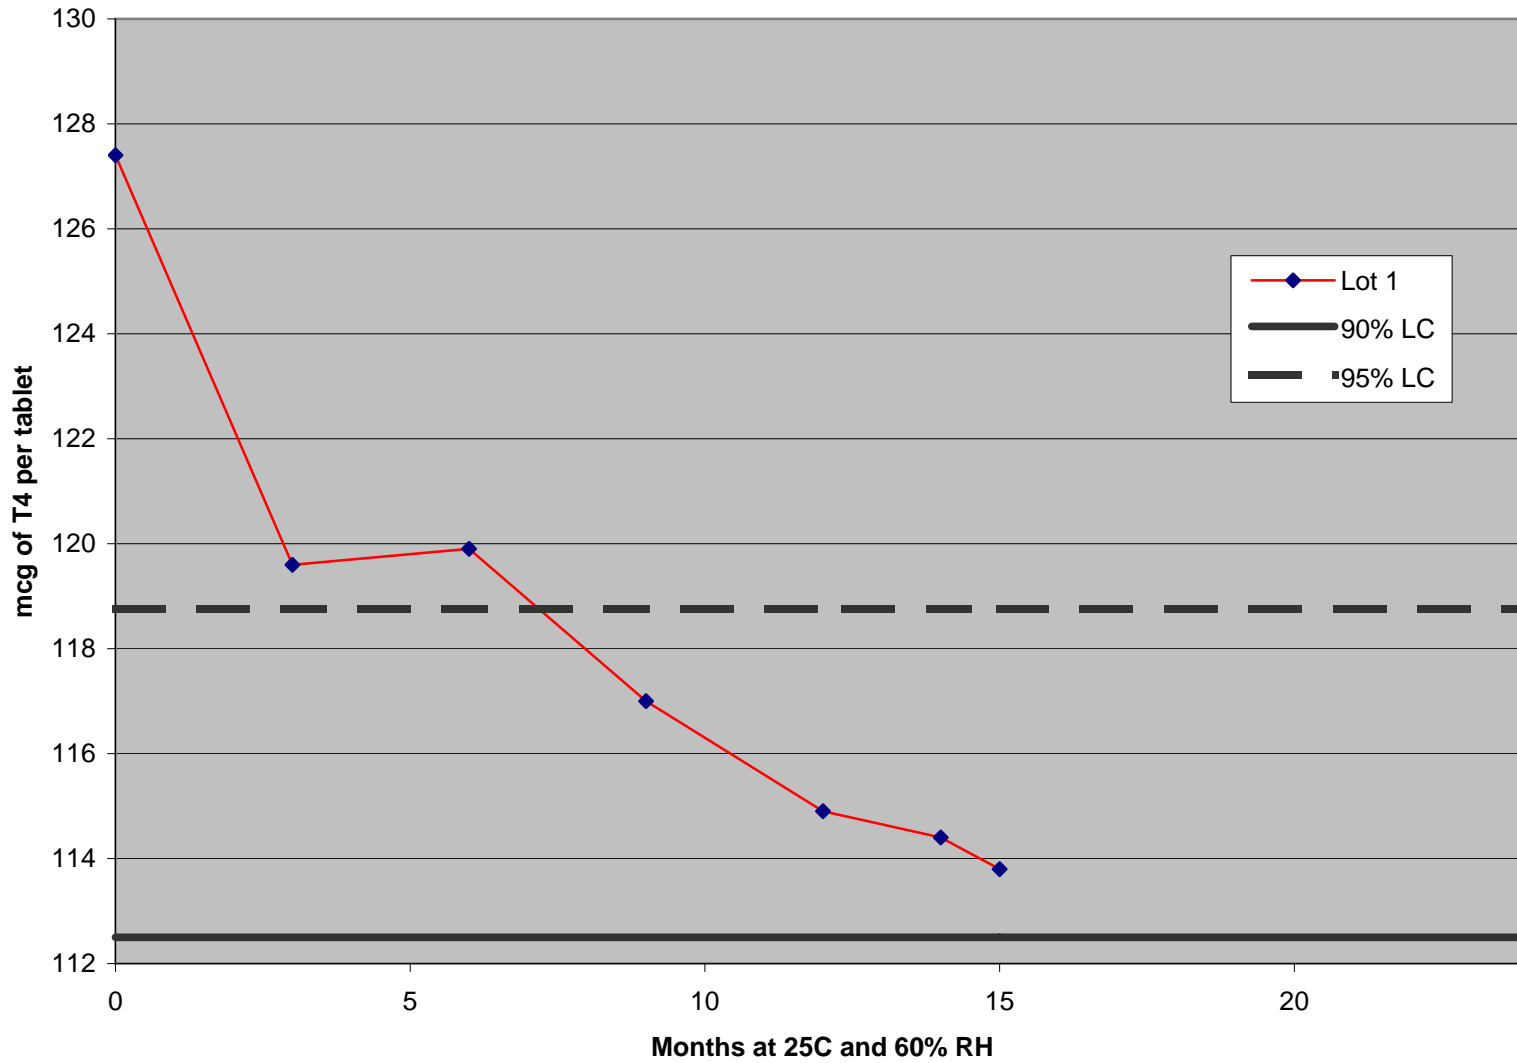

Brand "F" 25-mcg tablets in 100-ct bottles

Brand "F" 25-mcg tablets in 1000-ct bottles

Brand "F" 100-mcg tablets in 100-ct bottles

Brand "F" 100-mcg tablets in 1000-ct bottles

Brand "F" 125-mcg tablets in 100-count bottles

Brand "F" 125-mcg tablets in 1000-count bottles

Brand "F" 150-mcg tablets in 100-ct bottles

Brand "F" 150-mcg tablets in 1000-ct bottles