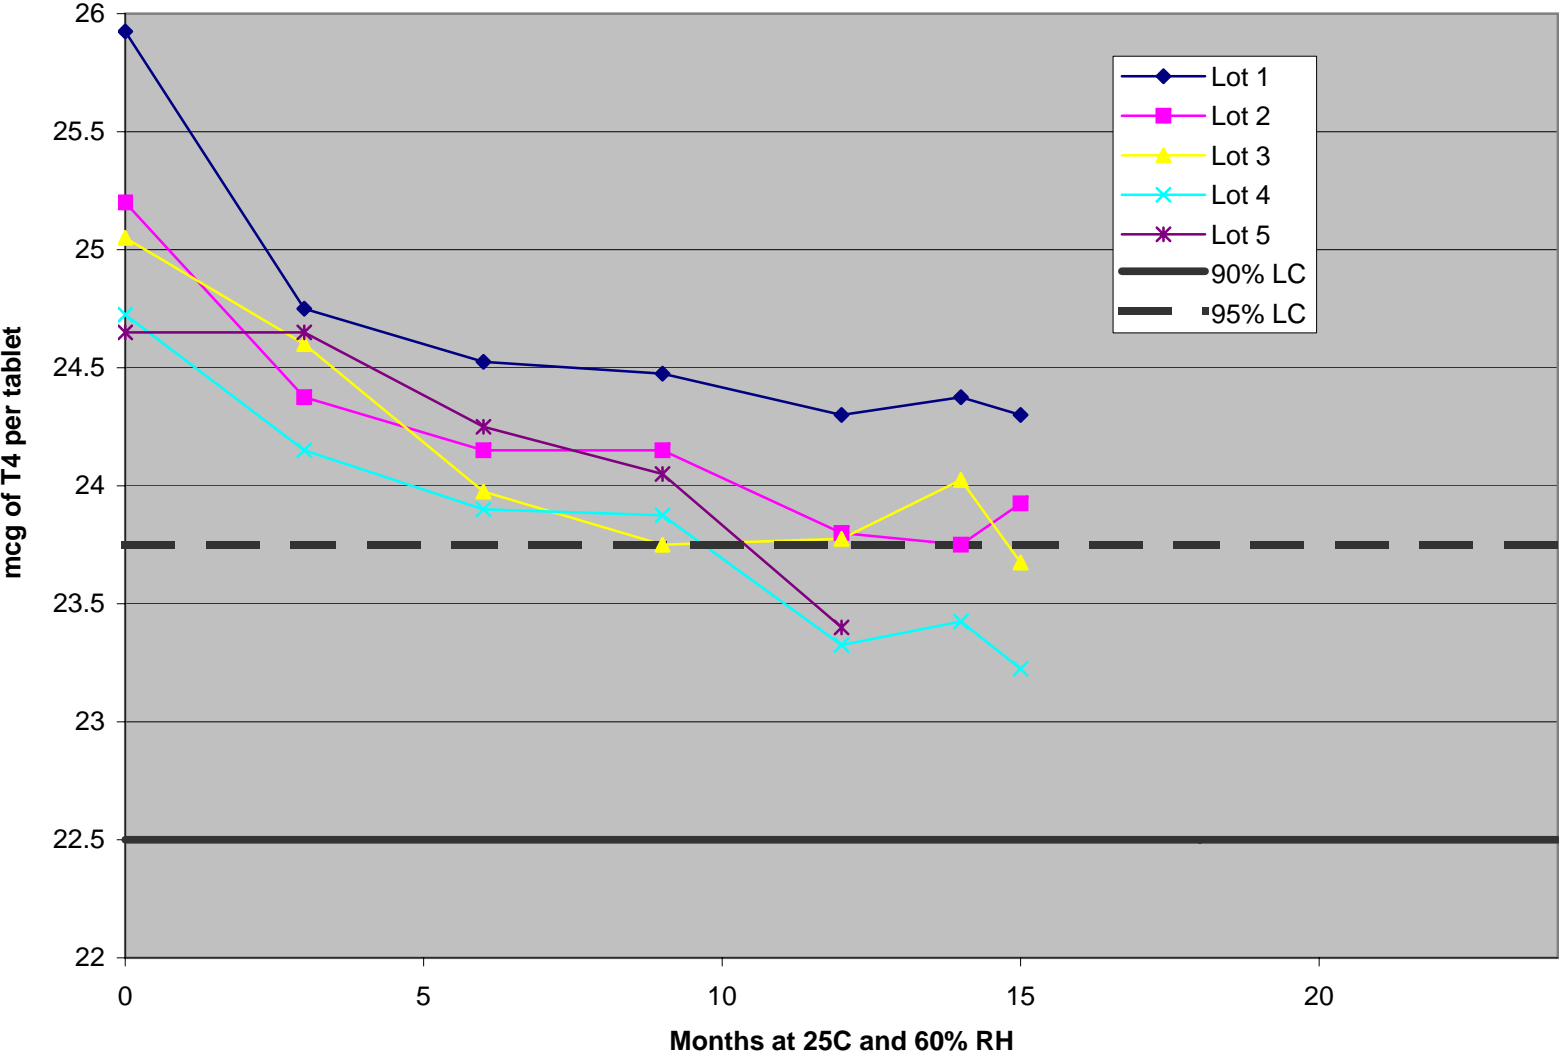

Brand "F" 25-mcg tablets in 100-ct bottles

Brand "F" 25-mcg tablets in 1000-ct bottles

Brand "F" 100-mcg tablets in 100-ct bottles

Brand "F" 100-mcg tablets in 1000-ct bottles

Brand "F" 125-mcg tablets in 100-count bottles

Brand "F" 125-mcg tablets in 1000-count bottles

Brand "F" 150-mcg tablets in 100-ct bottles

Brand "F" 150-mcg tablets in 1000-ct bottles