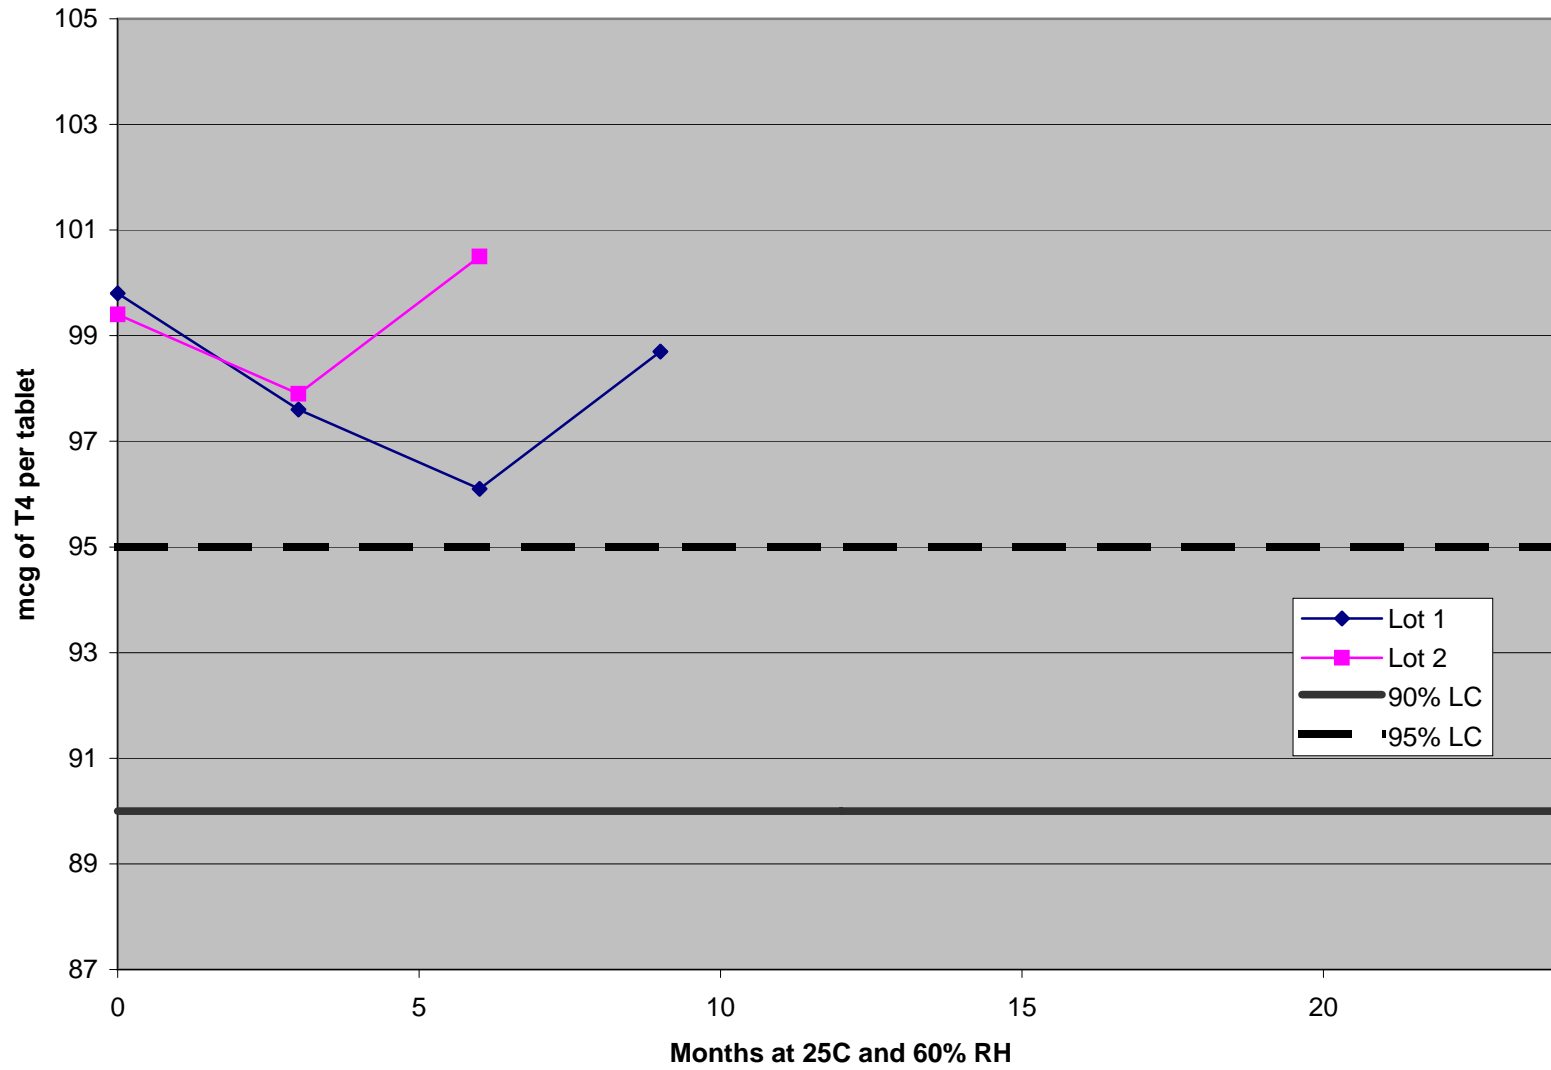

Brand "E" 25-mcg tablets in 100-ct bottles

Brand "E" 25-mcg tablets in 500-ct bottles

Brand "E" 100-mcg tablets in 100-ct bottles

Brand "E" 100-mcg tablets in 1000-ct bottles

Brand "E" 125-mcg tablets in 100-ct bottles

Brand "E" 125-mcg tablets in 1000-ct bottles

Brand "E" 150-mcg tablets in 100-count bottles

Brand "E" 150-mcg tablets in 1000-count bottles