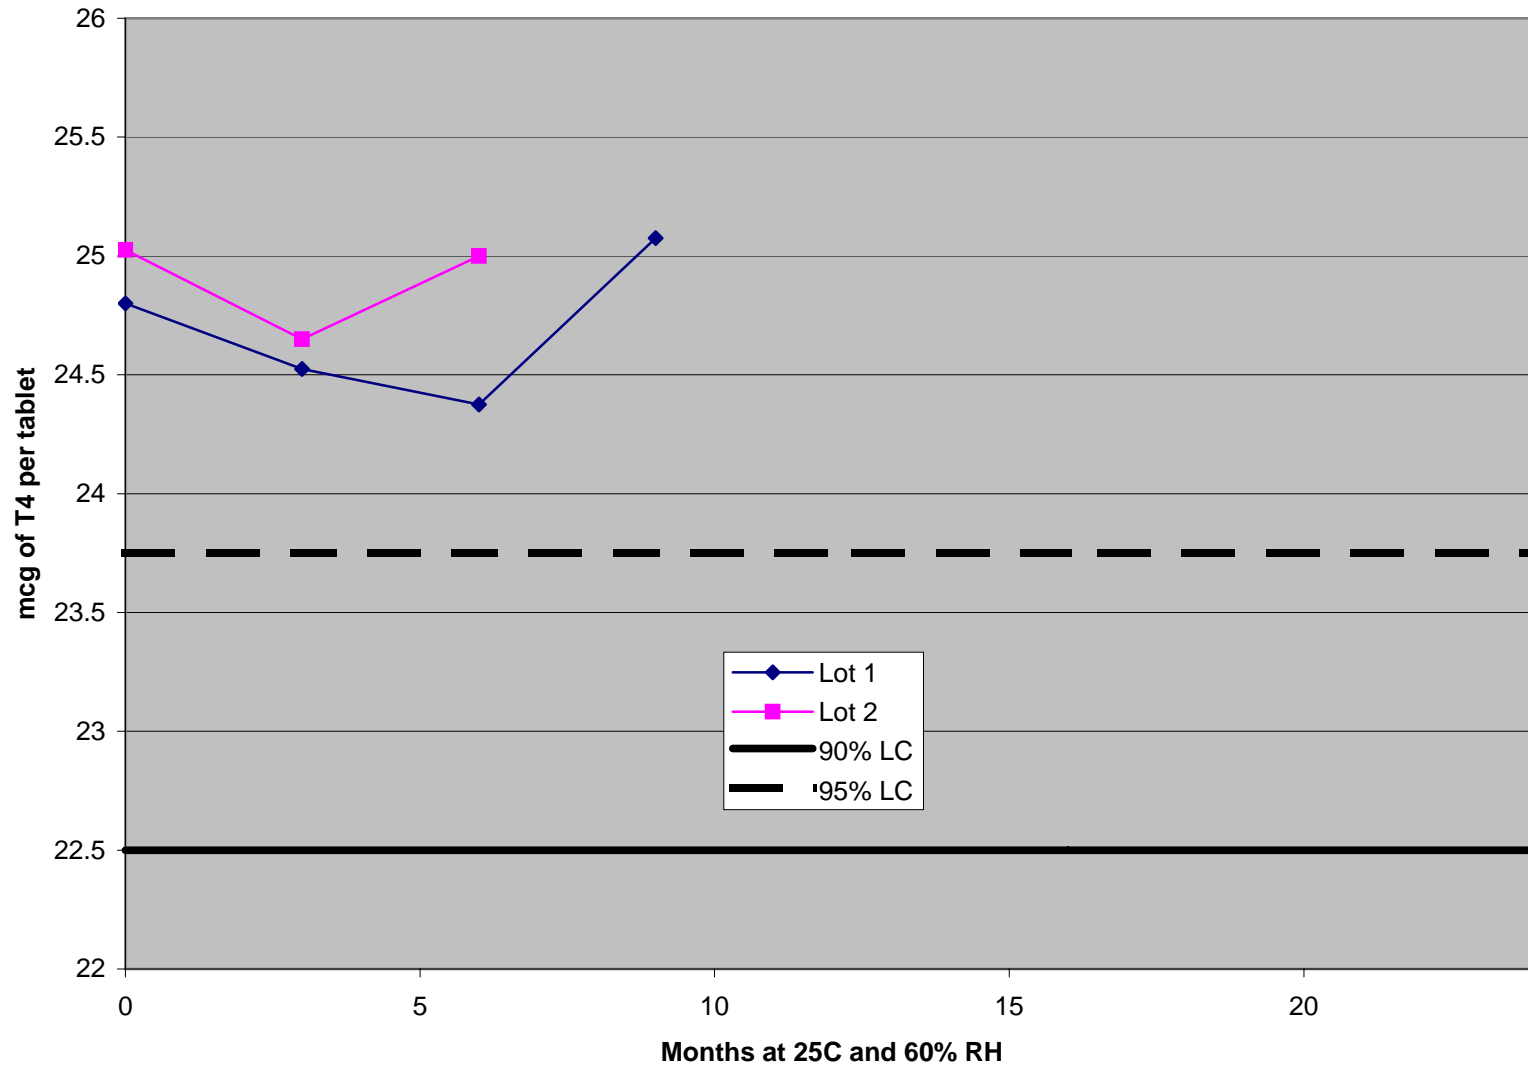

Brand "E" 25-mcg tablets in 100-ct bottles

Brand "E" 25-mcg tablets in 500-ct bottles

Brand "E" 100-mcg tablets in 100-ct bottles

Brand "E" 100-mcg tablets in 1000-ct bottles

Brand "E" 125-mcg tablets in 100-ct bottles

Brand "E" 125-mcg tablets in 1000-ct bottles

Brand "E" 150-mcg tablets in 100-count bottles

Brand "E" 150-mcg tablets in 1000-count bottles