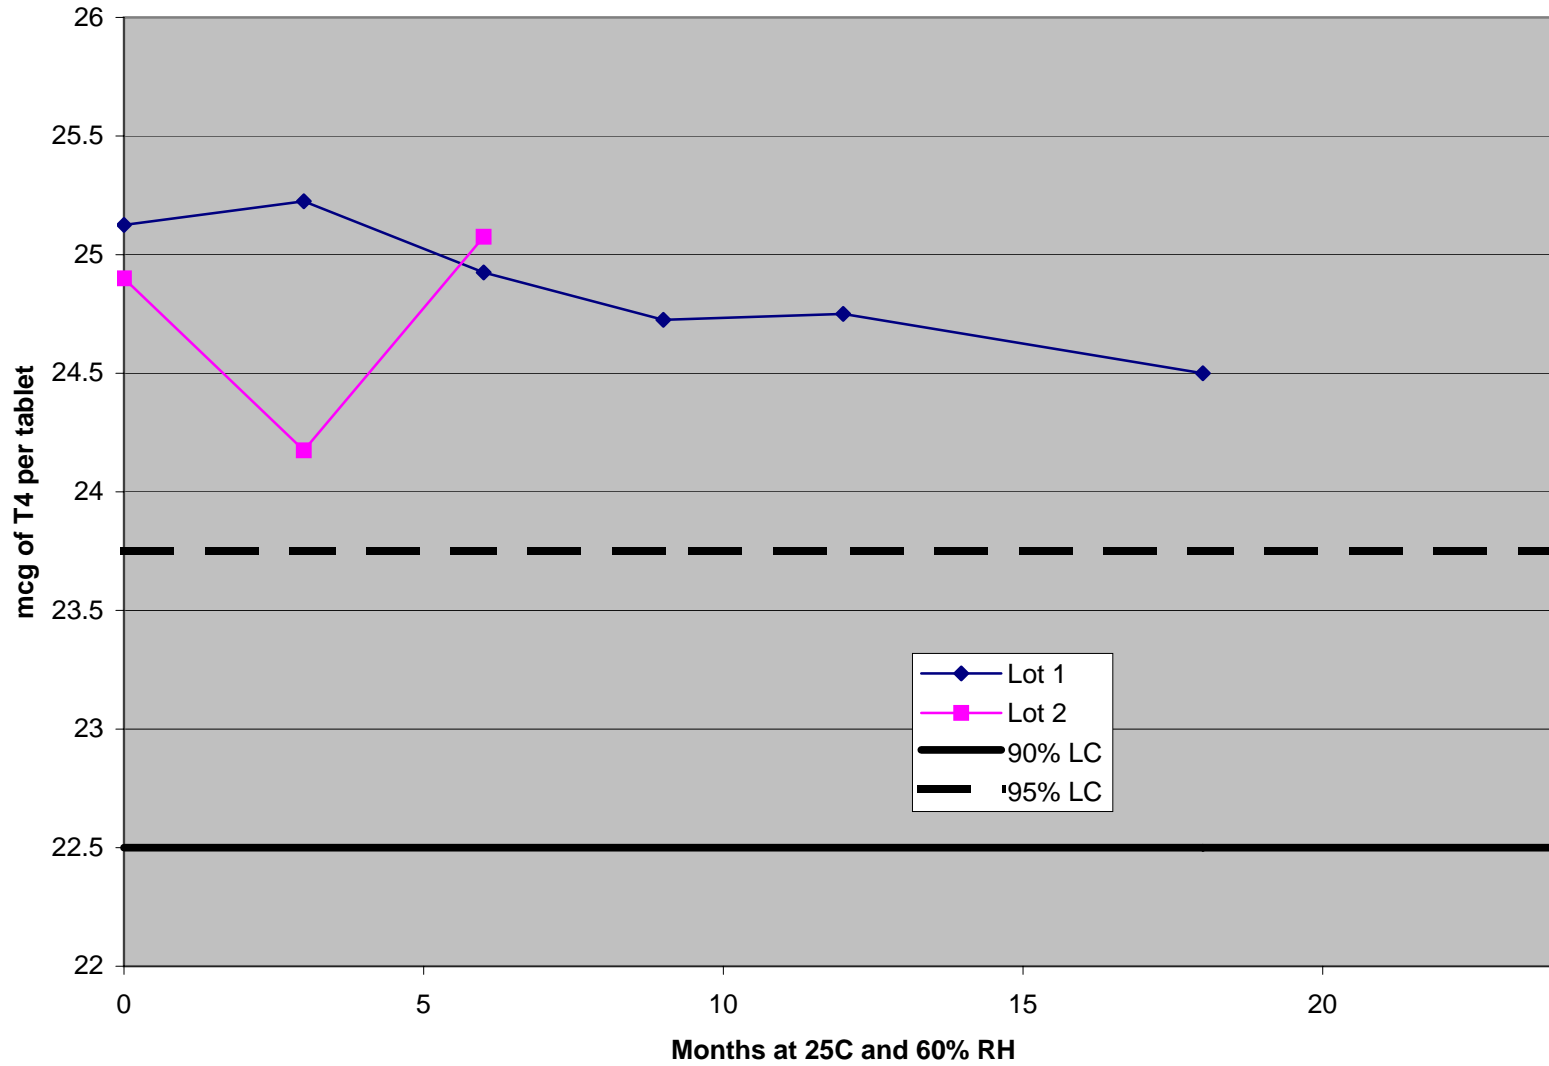

Brand "E" 25-mcg tablets in 100-ct bottles

Brand "E" 25-mcg tablets in 500-ct bottles

Brand "E" 100-mcg tablets in 100-ct bottles

Brand "E" 100-mcg tablets in 1000-ct bottles

Brand "E" 125-mcg tablets in 100-ct bottles

Brand "E" 125-mcg tablets in 1000-ct bottles

Brand "E" 150-mcg tablets in 100-count bottles

Brand "E" 150-mcg tablets in 1000-count bottles