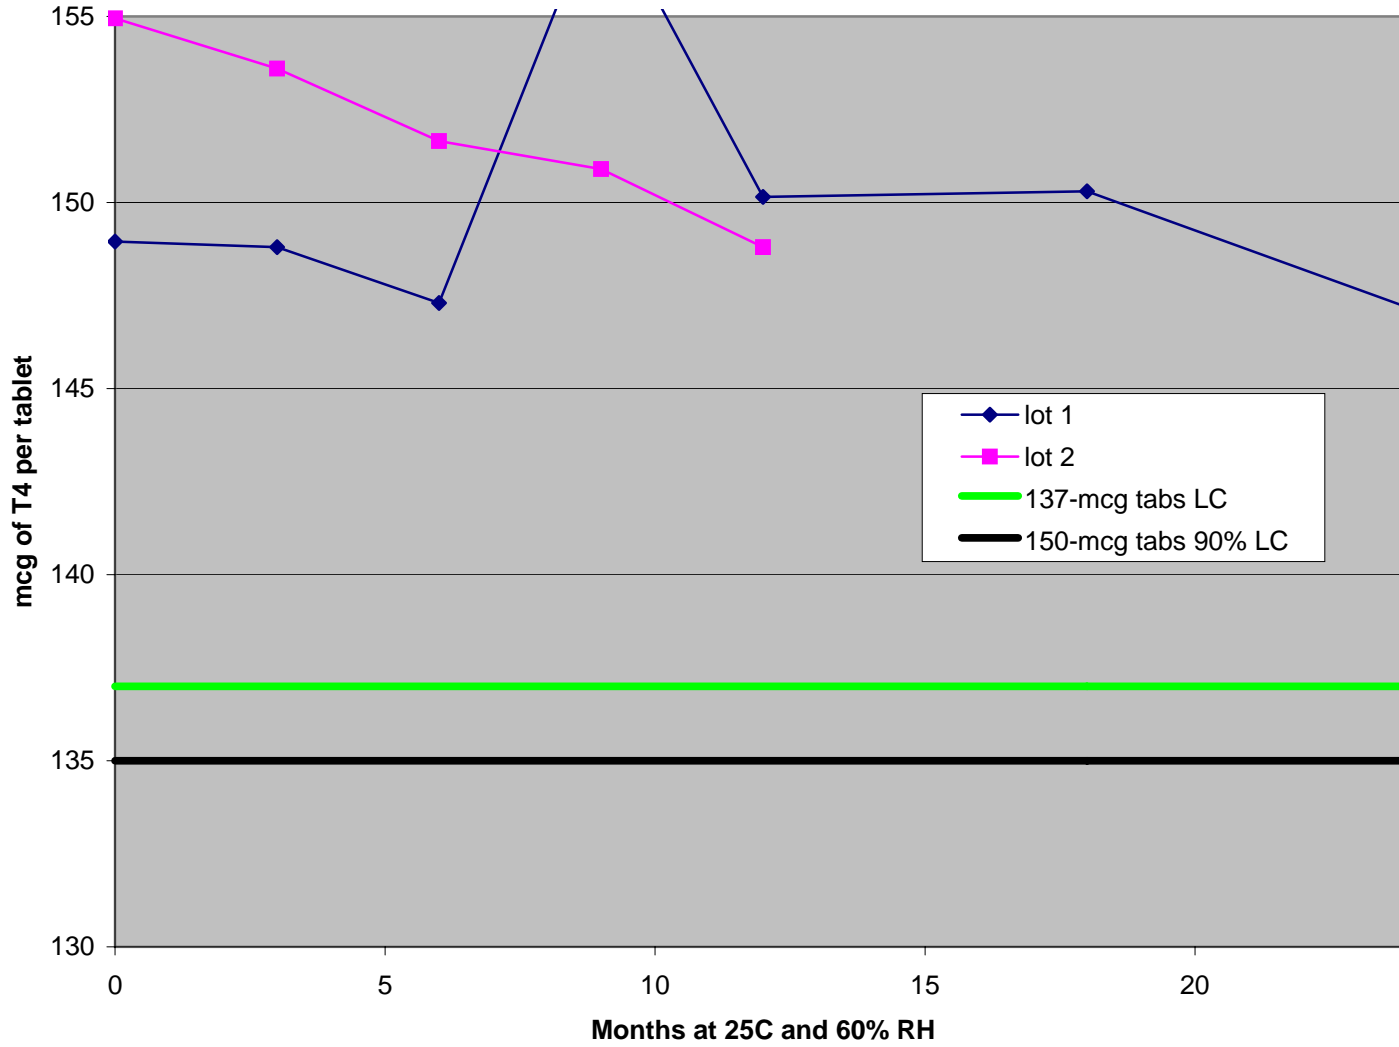

Brand "E" 25-mcg tablets in 100-ct bottles

Brand "E" 25-mcg tablets in 500-ct bottles

Brand "E" 100-mcg tablets in 100-ct bottles

Brand "E" 100-mcg tablets in 1000-ct bottles

Brand "E" 125-mcg tablets in 100-ct bottles

Brand "E" 125-mcg tablets in 1000-ct bottles

Brand "E" 150-mcg tablets in 100-count bottles

Brand "E" 150-mcg tablets in 1000-count bottles