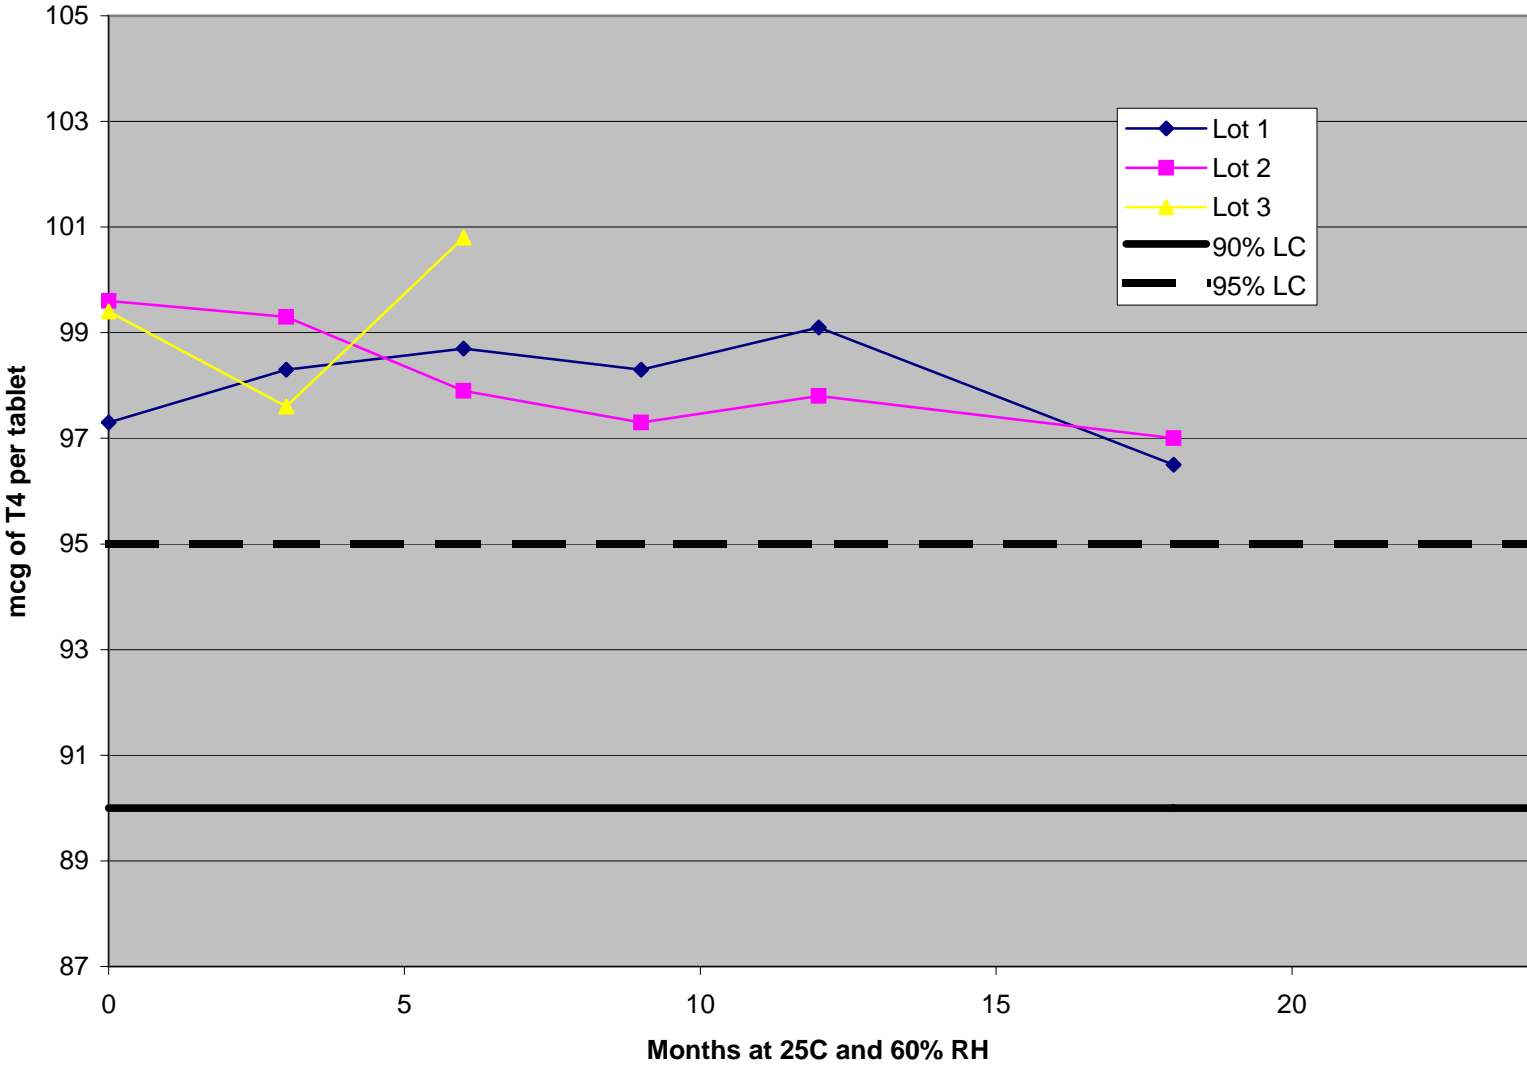

Brand "E" 25-mcg tablets in 100-ct bottles

Brand "E" 25-mcg tablets in 500-ct bottles

Brand "E" 100-mcg tablets in 100-ct bottles

Brand "E" 100-mcg tablets in 1000-ct bottles

Brand "E" 125-mcg tablets in 100-ct bottles

Brand "E" 125-mcg tablets in 1000-ct bottles

Brand "E" 150-mcg tablets in 100-count bottles

Brand "E" 150-mcg tablets in 1000-count bottles