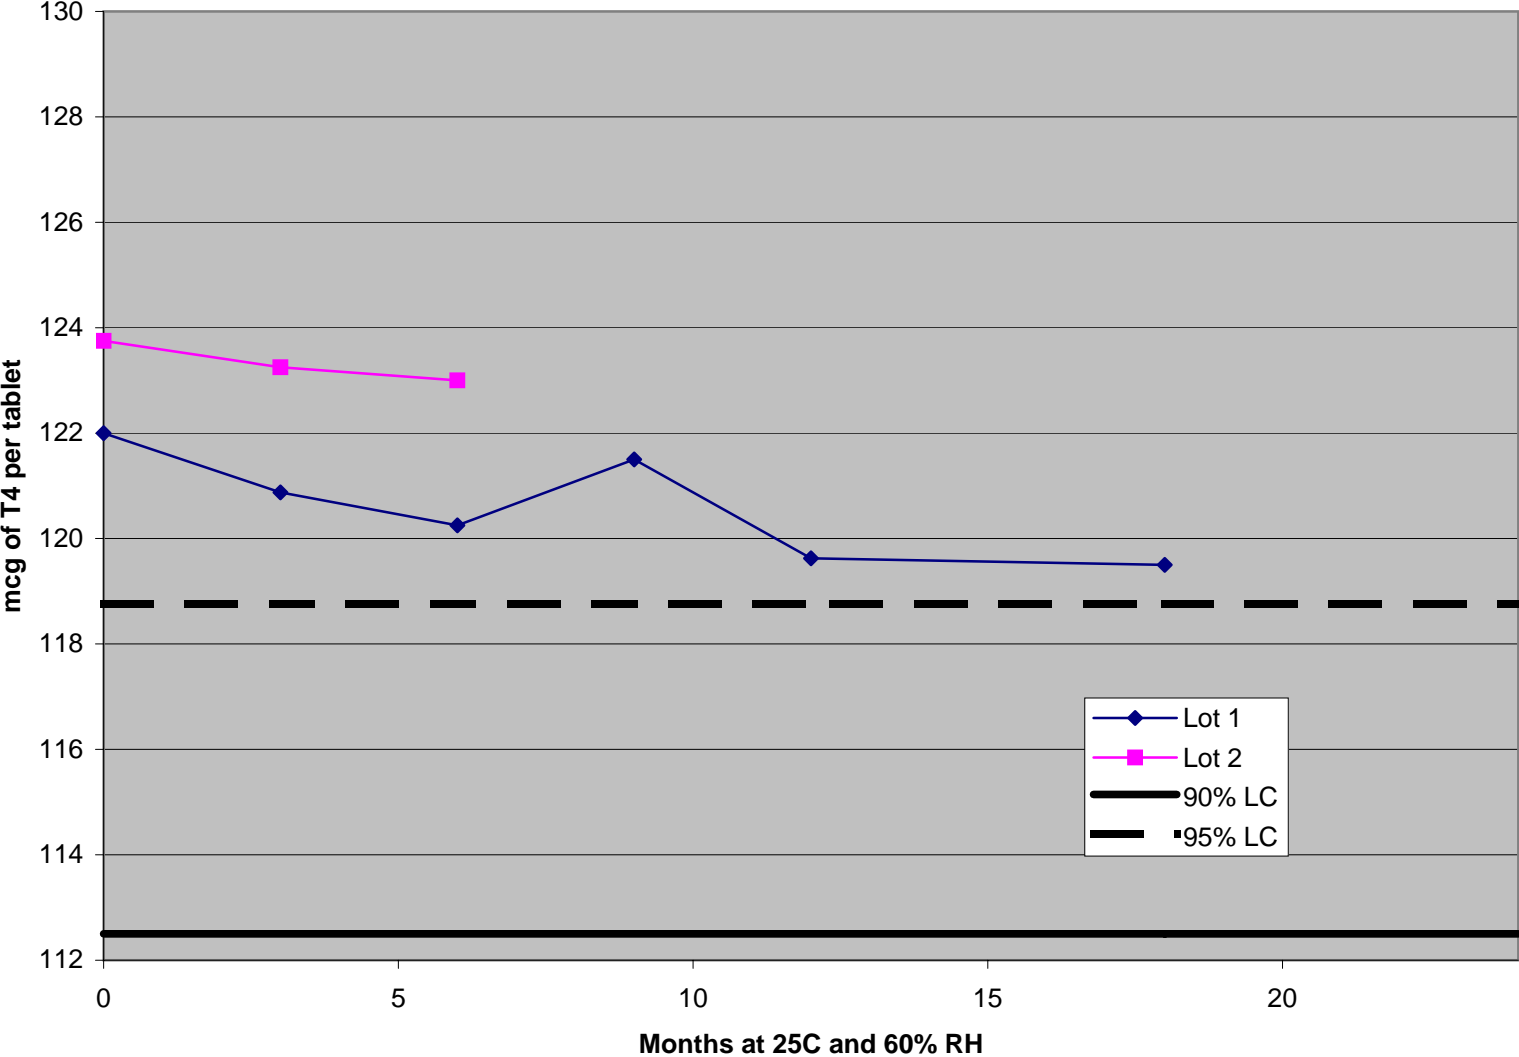

Brand "E" 25-mcg tablets in 100-ct bottles

Brand "E" 25-mcg tablets in 500-ct bottles

Brand "E" 100-mcg tablets in 100-ct bottles

Brand "E" 100-mcg tablets in 1000-ct bottles

Brand "E" 125-mcg tablets in 100-ct bottles

Brand "E" 125-mcg tablets in 1000-ct bottles

Brand "E" 150-mcg tablets in 100-count bottles

Brand "E" 150-mcg tablets in 1000-count bottles