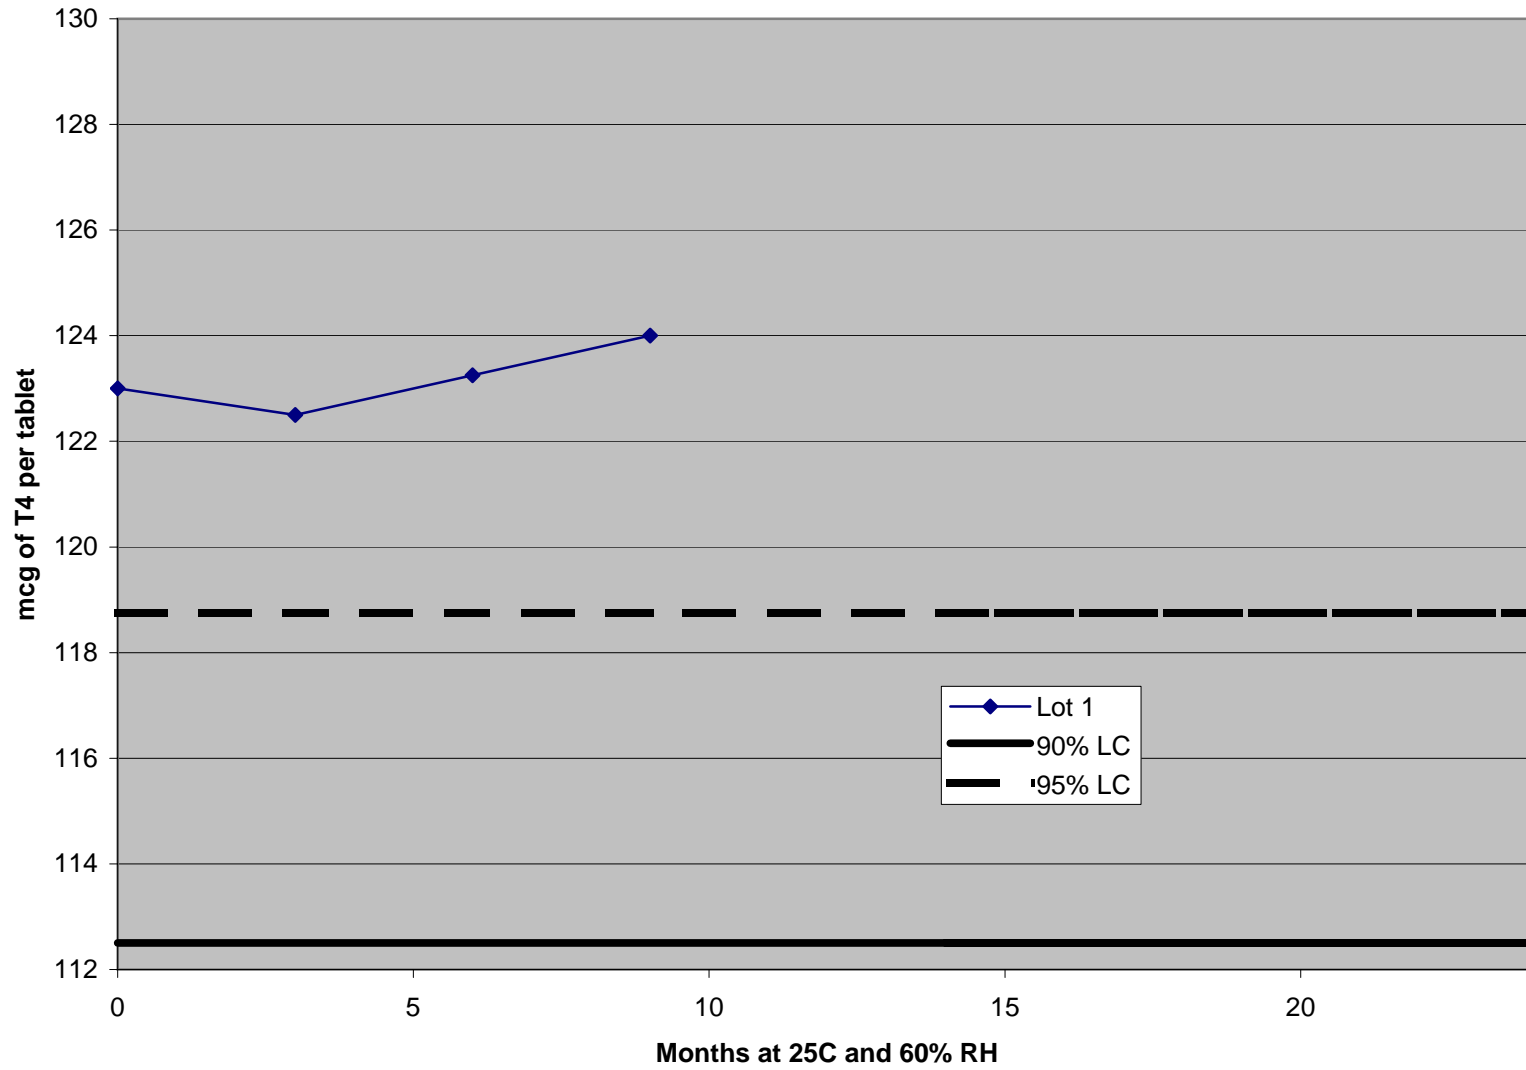

Brand "E" 25-mcg tablets in 100-ct bottles

Brand "E" 25-mcg tablets in 500-ct bottles

Brand "E" 100-mcg tablets in 100-ct bottles

Brand "E" 100-mcg tablets in 1000-ct bottles

Brand "E" 125-mcg tablets in 100-ct bottles

Brand "E" 125-mcg tablets in 1000-ct bottles

Brand "E" 150-mcg tablets in 100-count bottles

Brand "E" 150-mcg tablets in 1000-count bottles