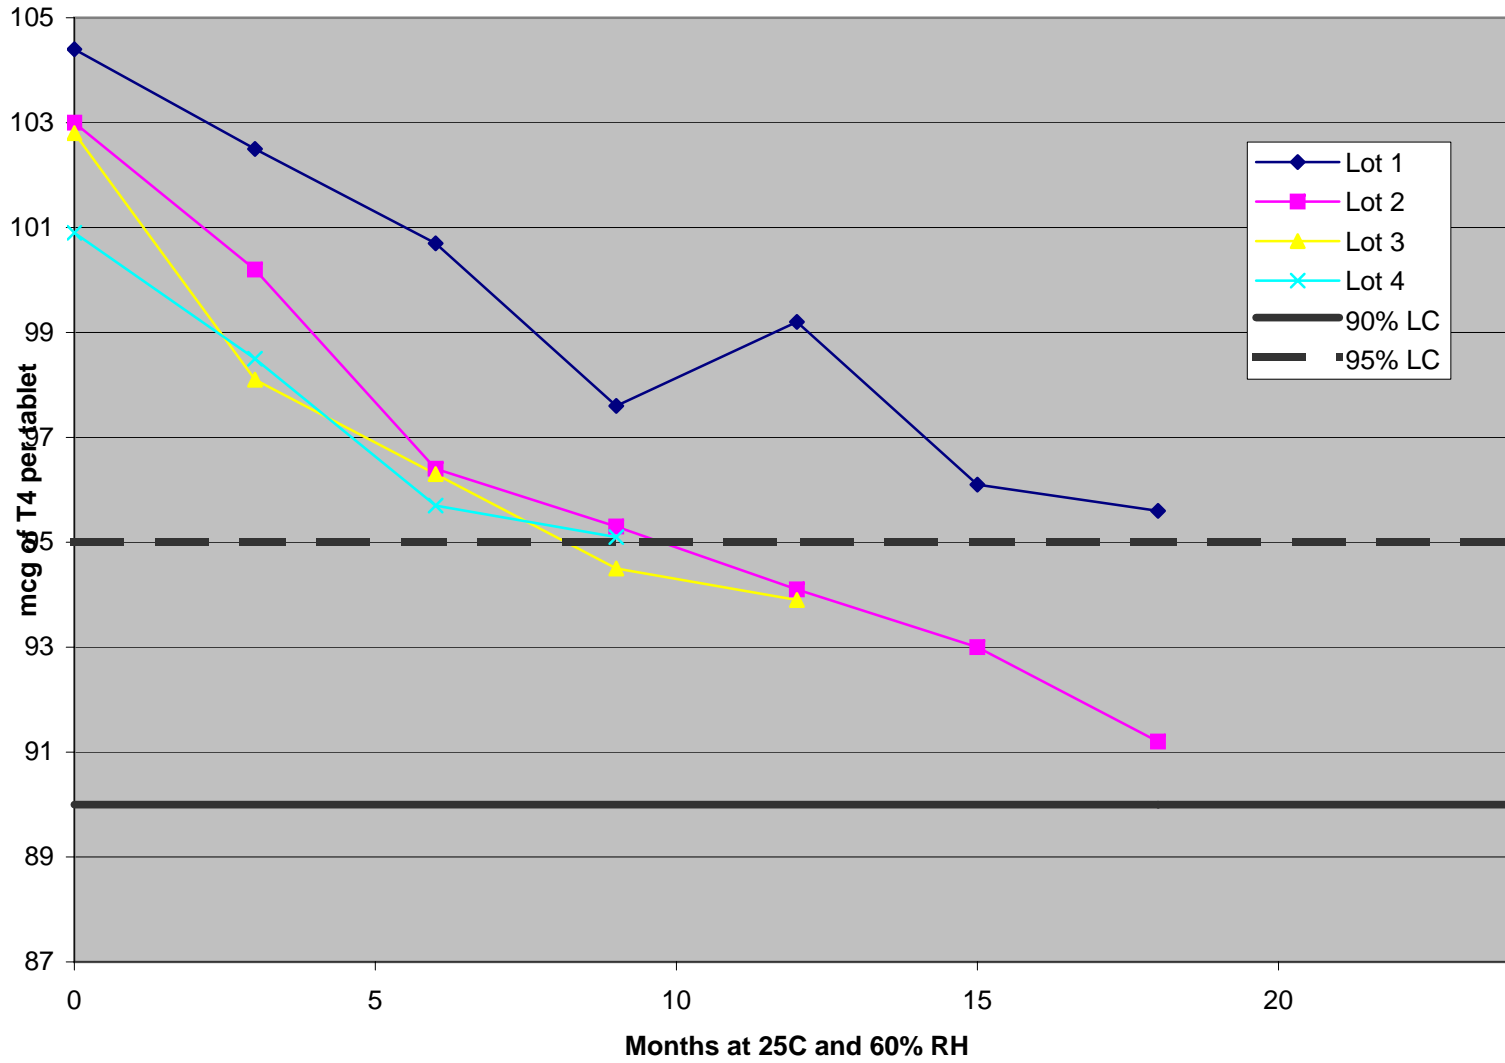

Brand "D" 25-mcg tablets in 100-ct bottles

Brand "D" 25-mcg tablets in 1000-ct bottles

Brand "D" 100-mcg tablets in 100-ct bottles

Brand "D" 100-mcg tablets in 1000-ct bottles

Brand "D" 125-mcg tablets in 1000-count bottles

Brand "D" 150-mcg tablets in 100-ct bottles

Brand "D" 150-mcg tablets in 1000-count bottles