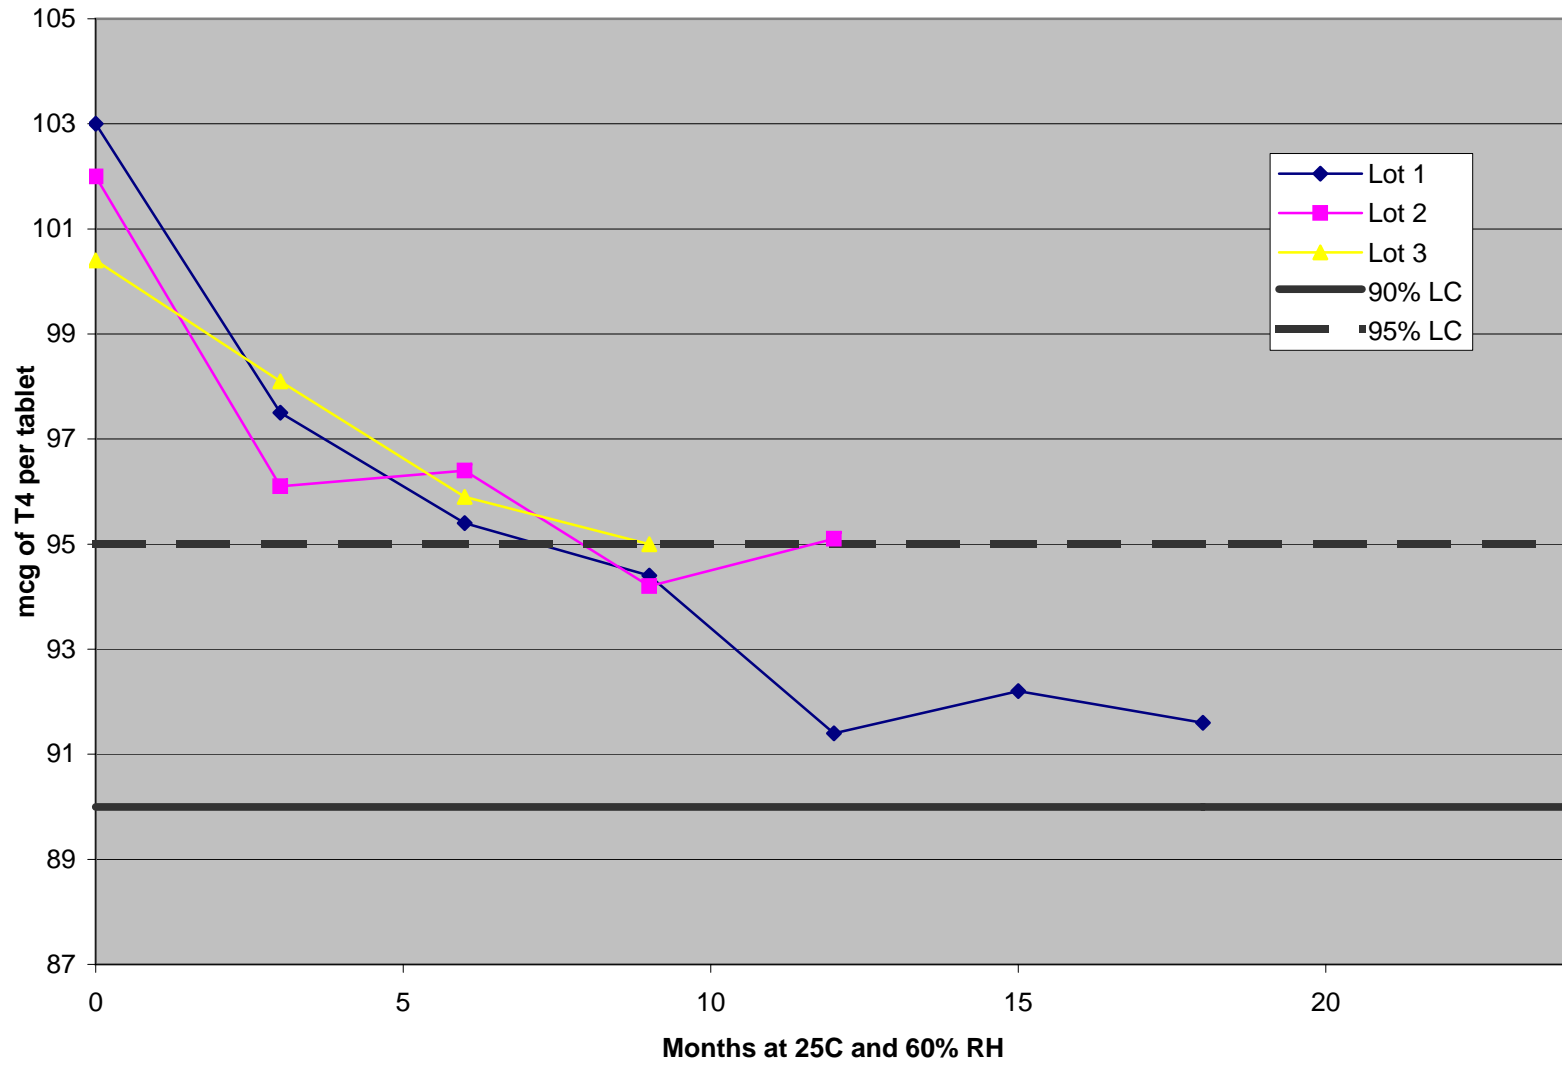

Brand "D" 25-mcg tablets in 100-ct bottles

Brand "D" 25-mcg tablets in 1000-ct bottles

Brand "D" 100-mcg tablets in 100-ct bottles

Brand "D" 100-mcg tablets in 1000-ct bottles

Brand "D" 125-mcg tablets in 1000-count bottles

Brand "D" 150-mcg tablets in 100-ct bottles

Brand "D" 150-mcg tablets in 1000-count bottles