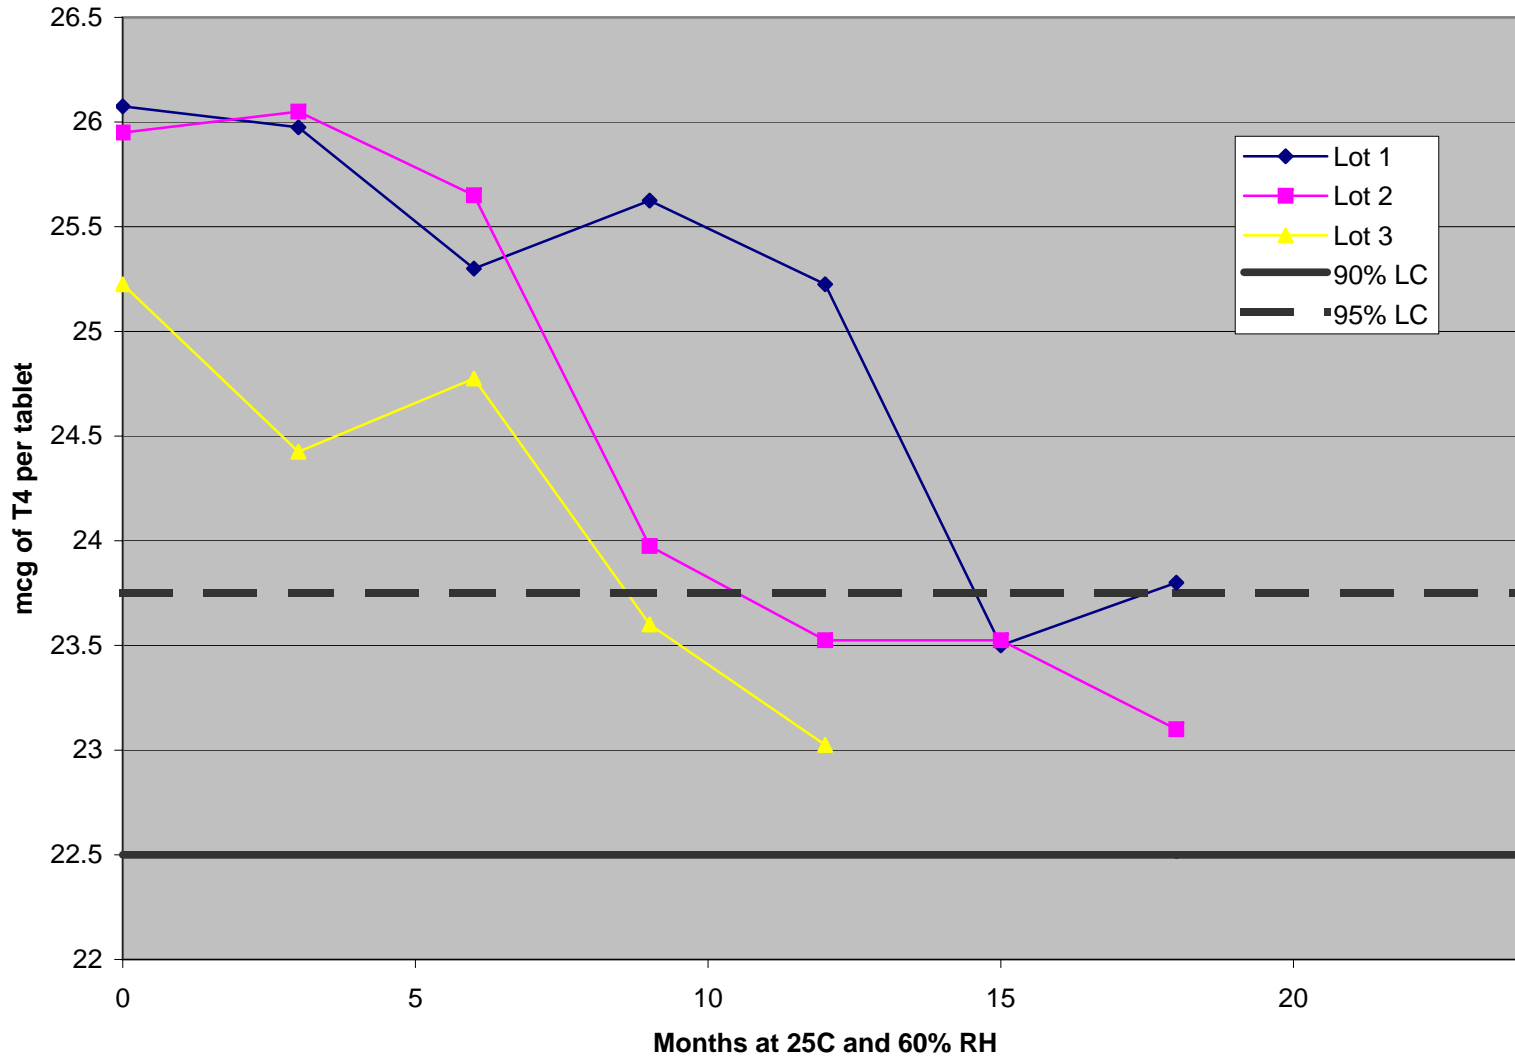

Brand "D" 25-mcg tablets in 100-ct bottles

Brand "D" 25-mcg tablets in 1000-ct bottles

Brand "D" 100-mcg tablets in 100-ct bottles

Brand "D" 100-mcg tablets in 1000-ct bottles

Brand "D" 125-mcg tablets in 1000-count bottles

Brand "D" 150-mcg tablets in 100-ct bottles

Brand "D" 150-mcg tablets in 1000-count bottles