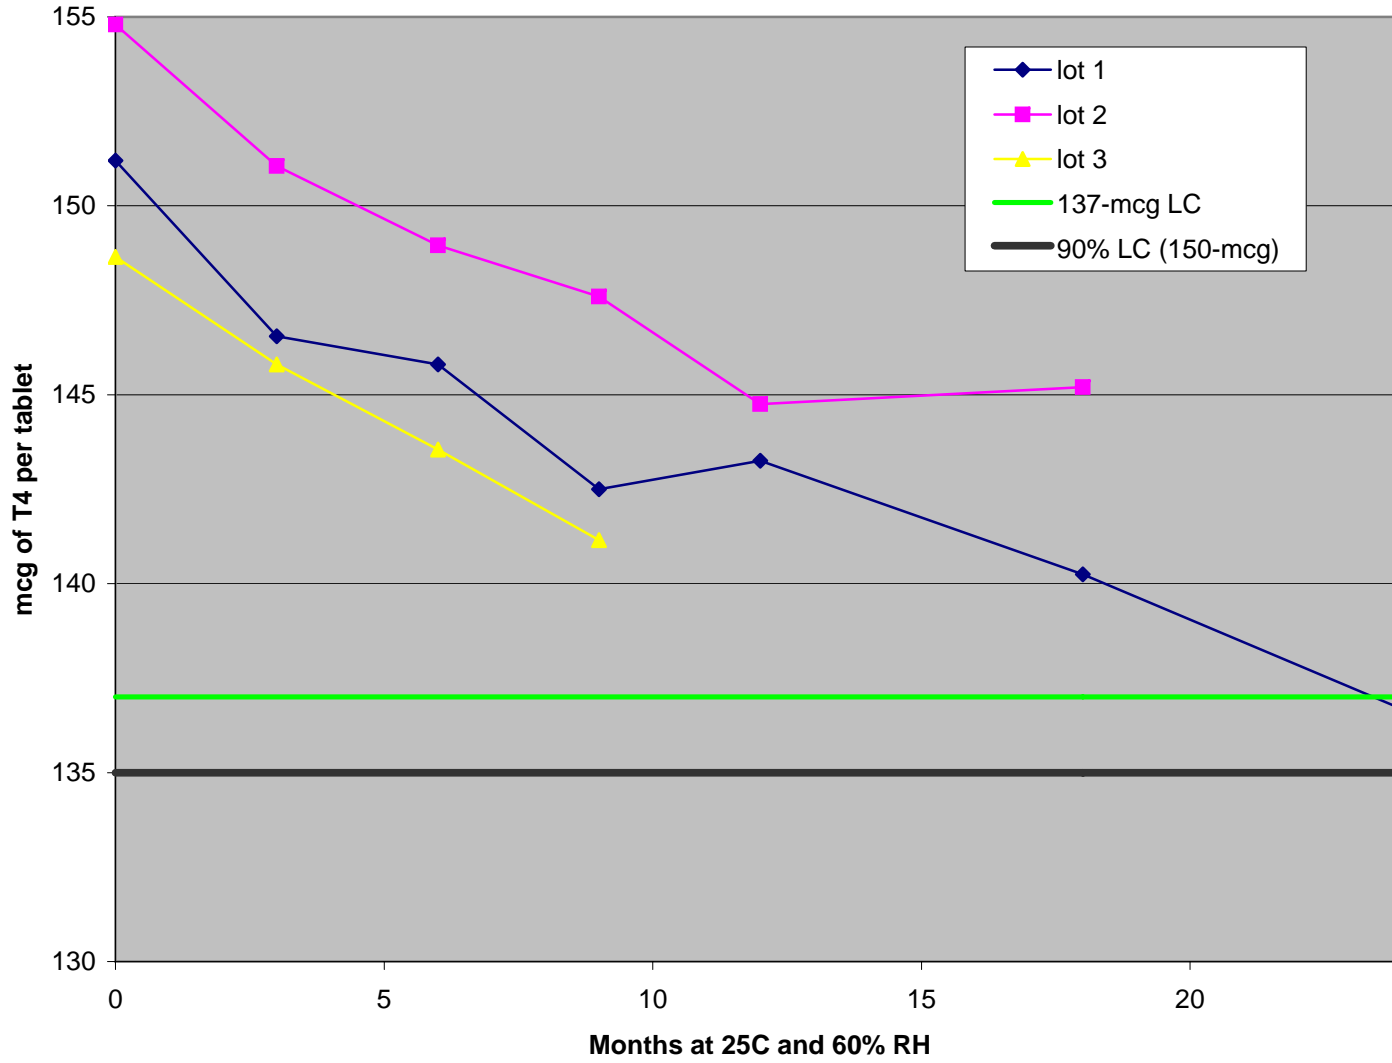

Brand "D" 25-mcg tablets in 100-ct bottles

Brand "D" 25-mcg tablets in 1000-ct bottles

Brand "D" 100-mcg tablets in 100-ct bottles

Brand "D" 100-mcg tablets in 1000-ct bottles

Brand "D" 125-mcg tablets in 1000-count bottles

Brand "D" 150-mcg tablets in 100-ct bottles

Brand "D" 150-mcg tablets in 1000-count bottles