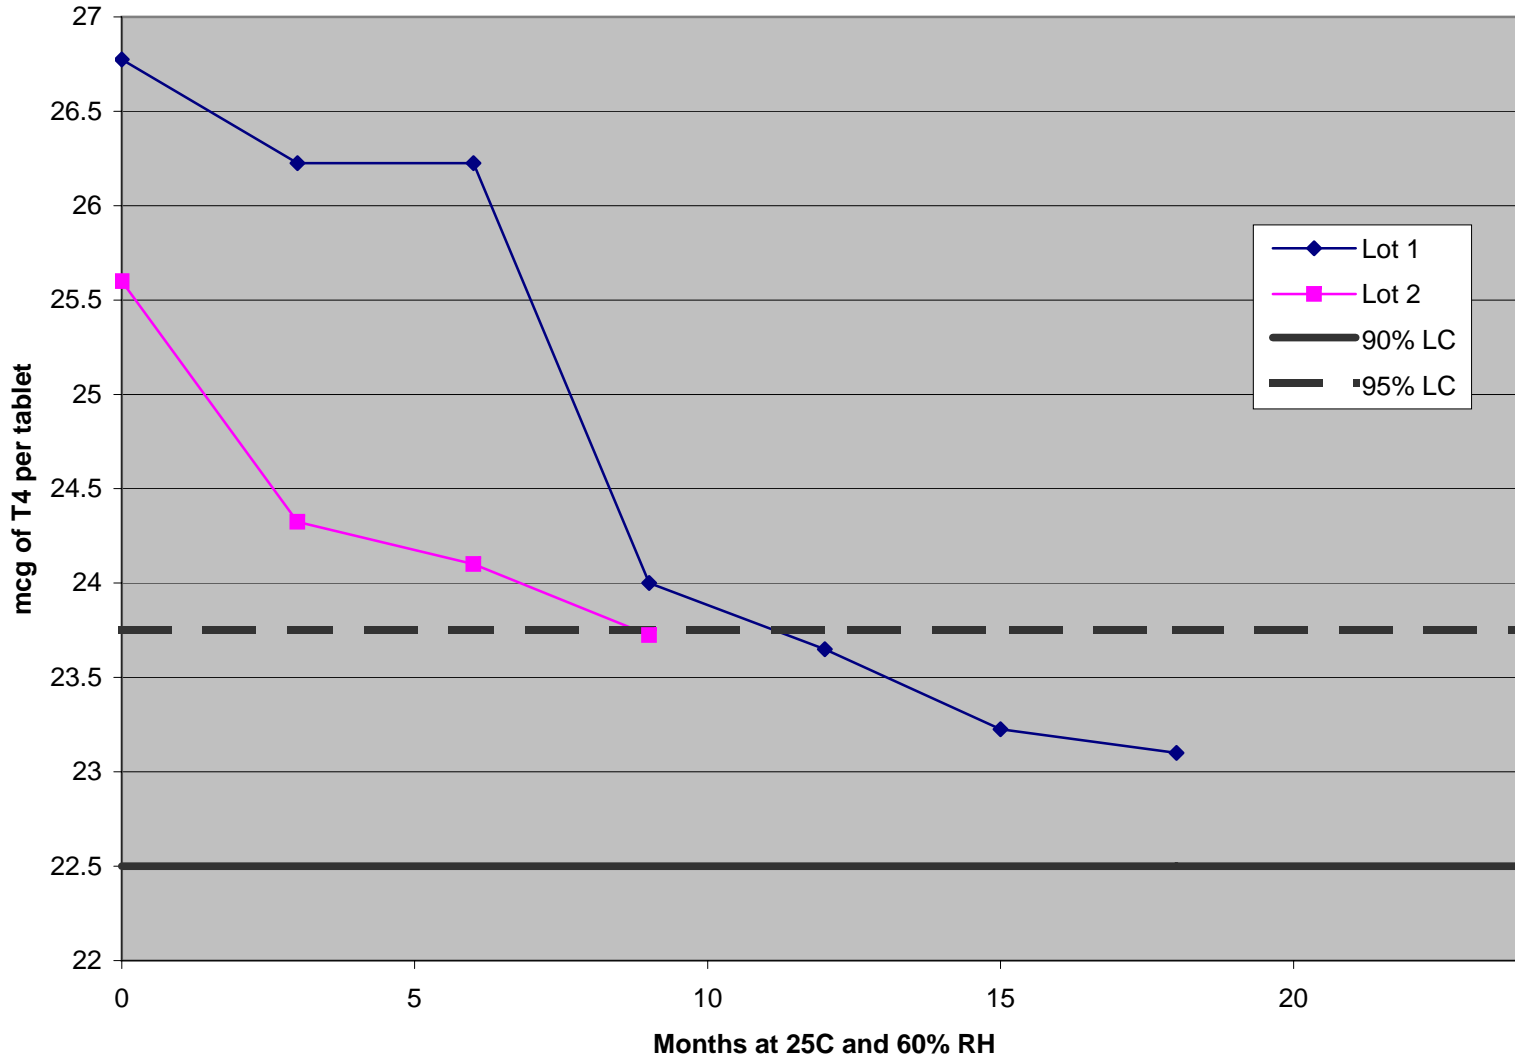

Brand "D" 25-mcg tablets in 100-ct bottles

Brand "D" 25-mcg tablets in 1000-ct bottles

Brand "D" 100-mcg tablets in 100-ct bottles

Brand "D" 100-mcg tablets in 1000-ct bottles

Brand "D" 125-mcg tablets in 1000-count bottles

Brand "D" 150-mcg tablets in 100-ct bottles

Brand "D" 150-mcg tablets in 1000-count bottles