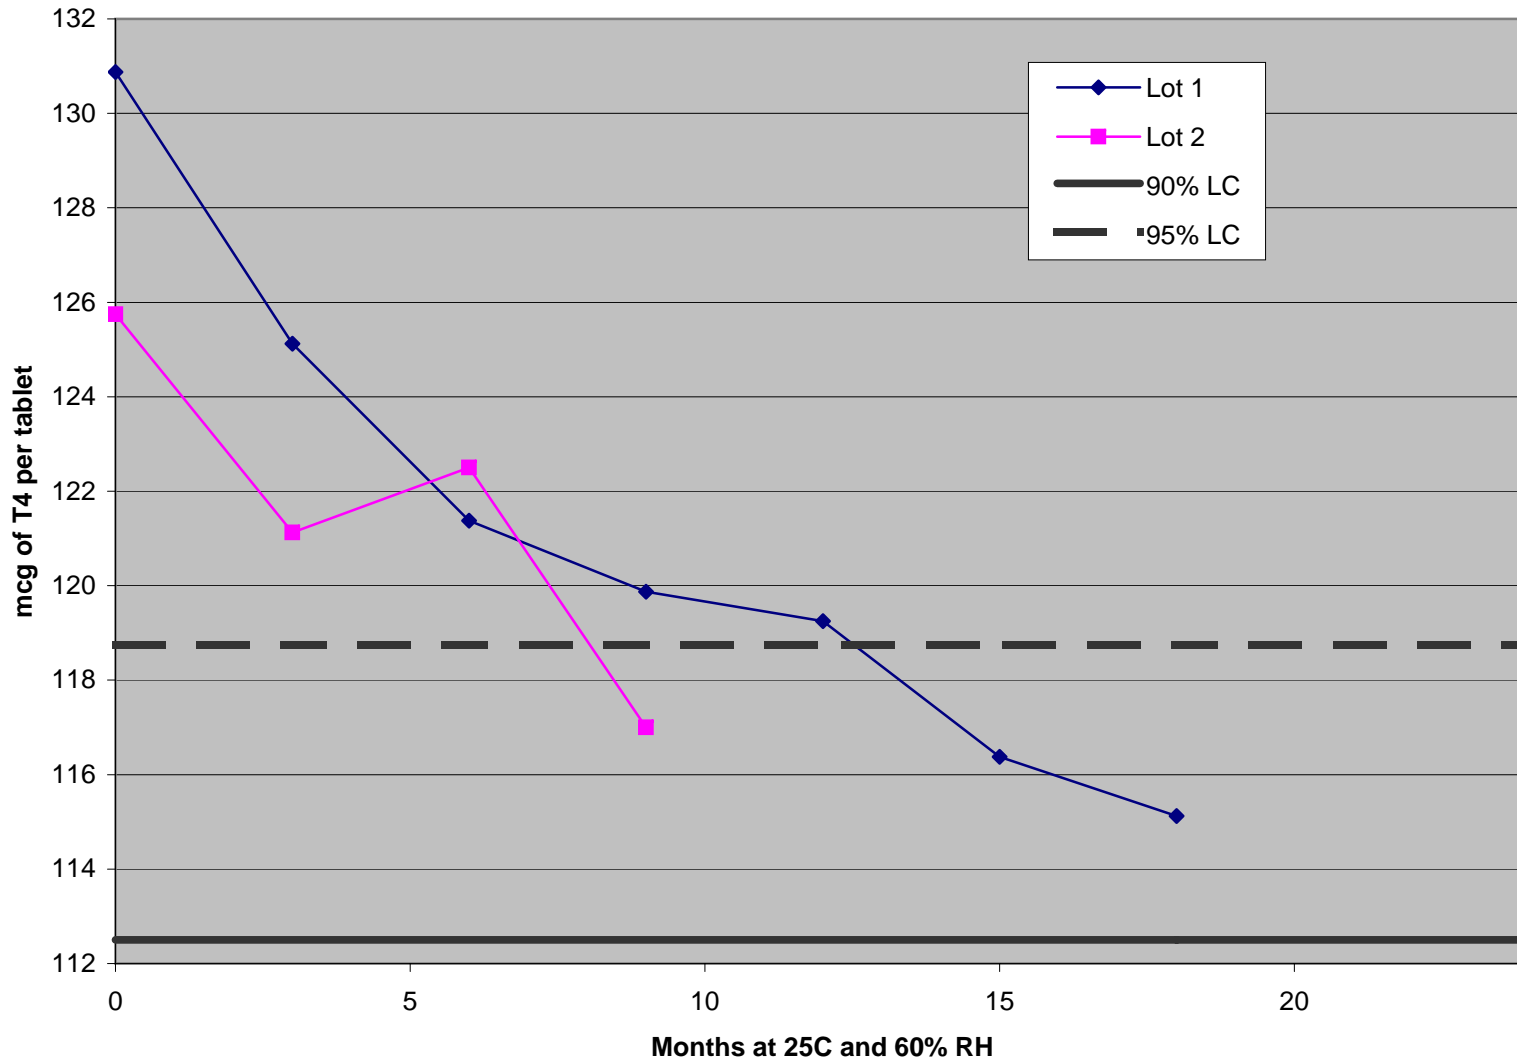

Brand "D" 25-mcg tablets in 100-ct bottles

Brand "D" 25-mcg tablets in 1000-ct bottles

Brand "D" 100-mcg tablets in 100-ct bottles

Brand "D" 100-mcg tablets in 1000-ct bottles

Brand "D" 125-mcg tablets in 1000-count bottles

Brand "D" 150-mcg tablets in 100-ct bottles

Brand "D" 150-mcg tablets in 1000-count bottles