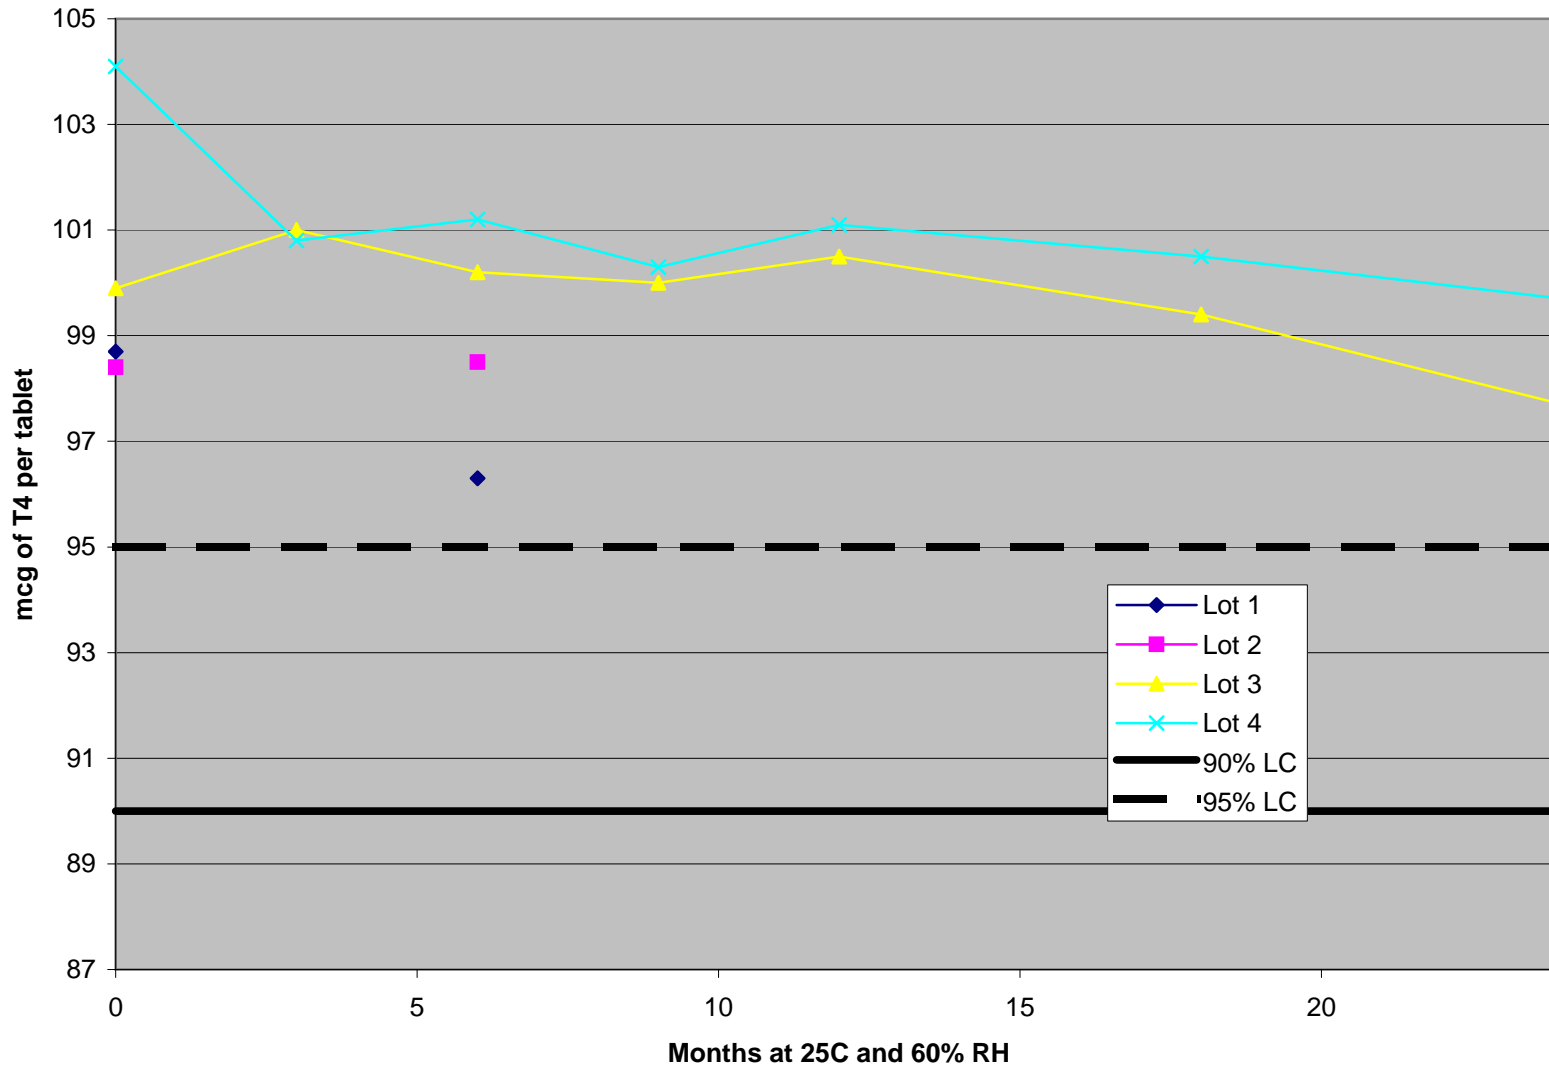

Brand "B" 25-mcg tablets in 100-ct bottles

Brand "B" 25-mcg tablets in 1000-ct bottles

Brand "B" 100-mcg tablets in 100-ct bottles

Brand "B" 100-mcg tablets in 1000-ct bottles

Brand "B" 125-mcg tablets in 100-ct bottles

Brand "B" 125-mcg tablets in 1000-ct bottles

Brand "B" 150-mcg tablets in 100-count bottles

Brand "B" 150-mcg tablets in 1000-count bottles