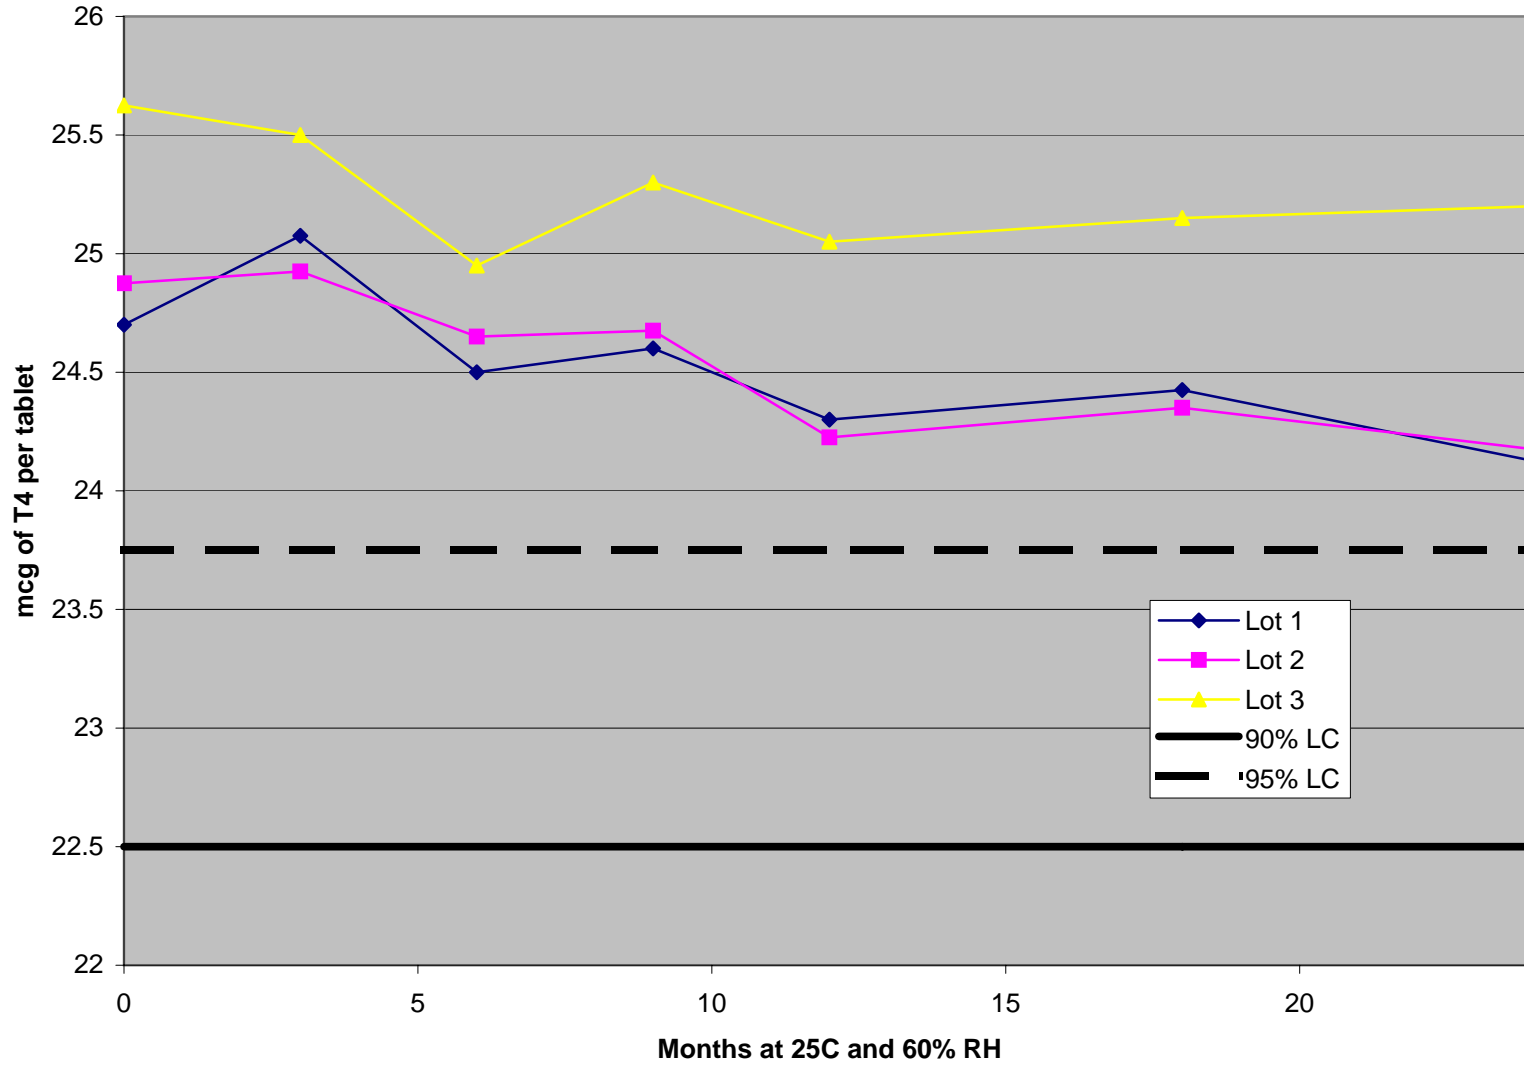

Brand "B" 25-mcg tablets in 100-ct bottles

Brand "B" 25-mcg tablets in 1000-ct bottles

Brand "B" 100-mcg tablets in 100-ct bottles

Brand "B" 100-mcg tablets in 1000-ct bottles

Brand "B" 125-mcg tablets in 100-ct bottles

Brand "B" 125-mcg tablets in 1000-ct bottles

Brand "B" 150-mcg tablets in 100-count bottles

Brand "B" 150-mcg tablets in 1000-count bottles