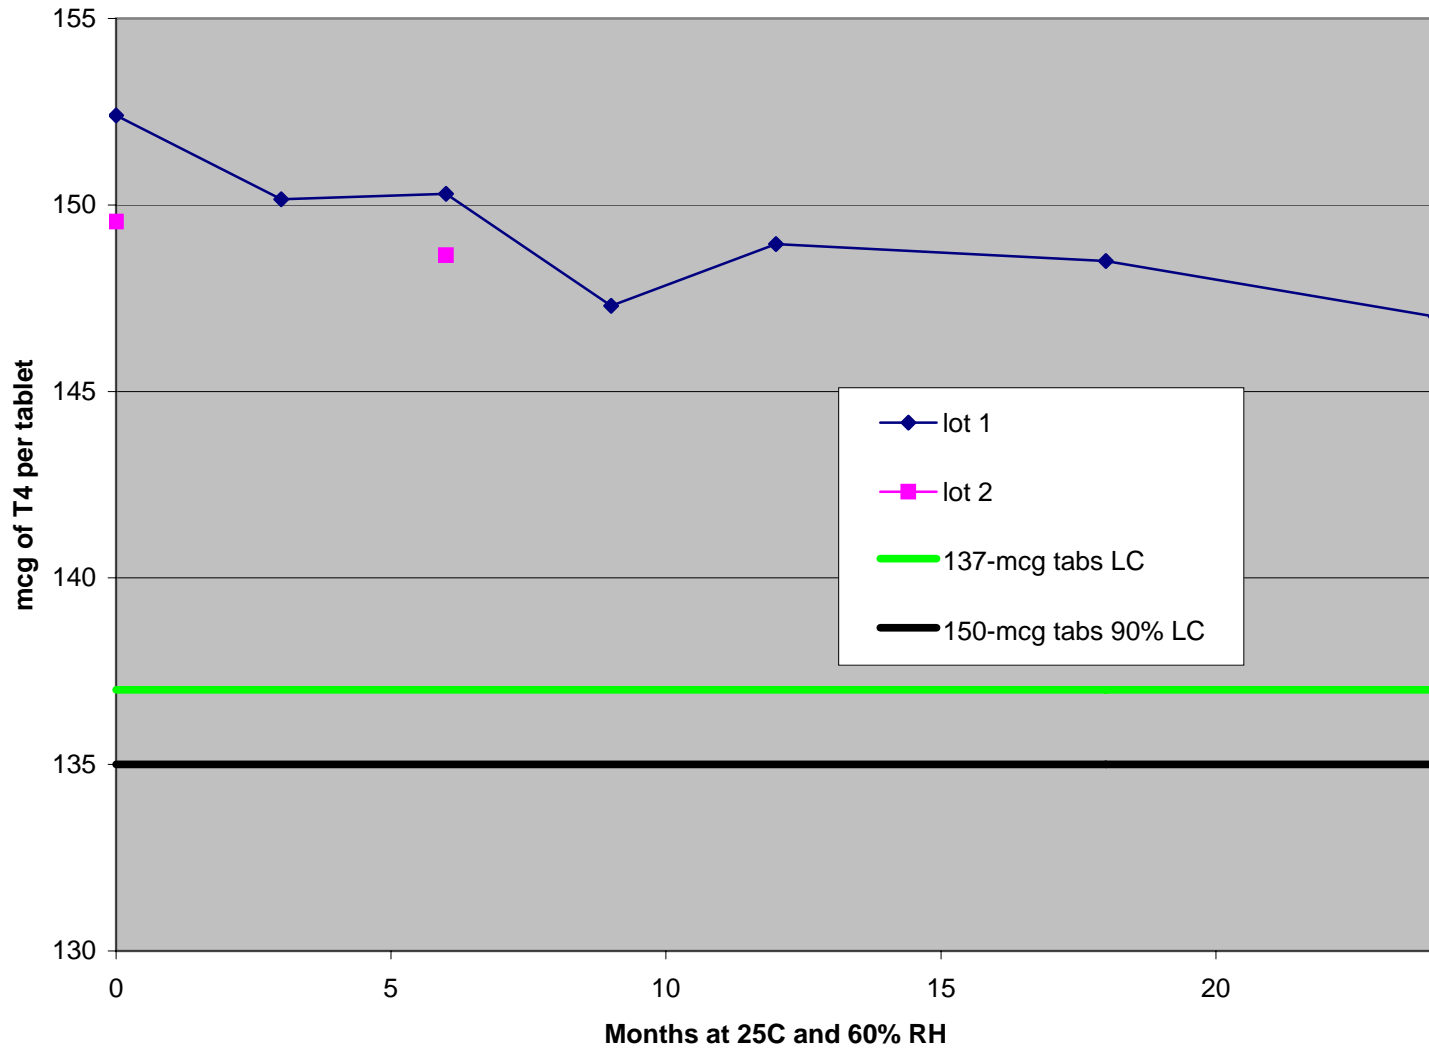

Brand "B" 25-mcg tablets in 100-ct bottles

Brand "B" 25-mcg tablets in 1000-ct bottles

Brand "B" 100-mcg tablets in 100-ct bottles

Brand "B" 100-mcg tablets in 1000-ct bottles

Brand "B" 125-mcg tablets in 100-ct bottles

Brand "B" 125-mcg tablets in 1000-ct bottles

Brand "B" 150-mcg tablets in 100-count bottles

Brand "B" 150-mcg tablets in 1000-count bottles