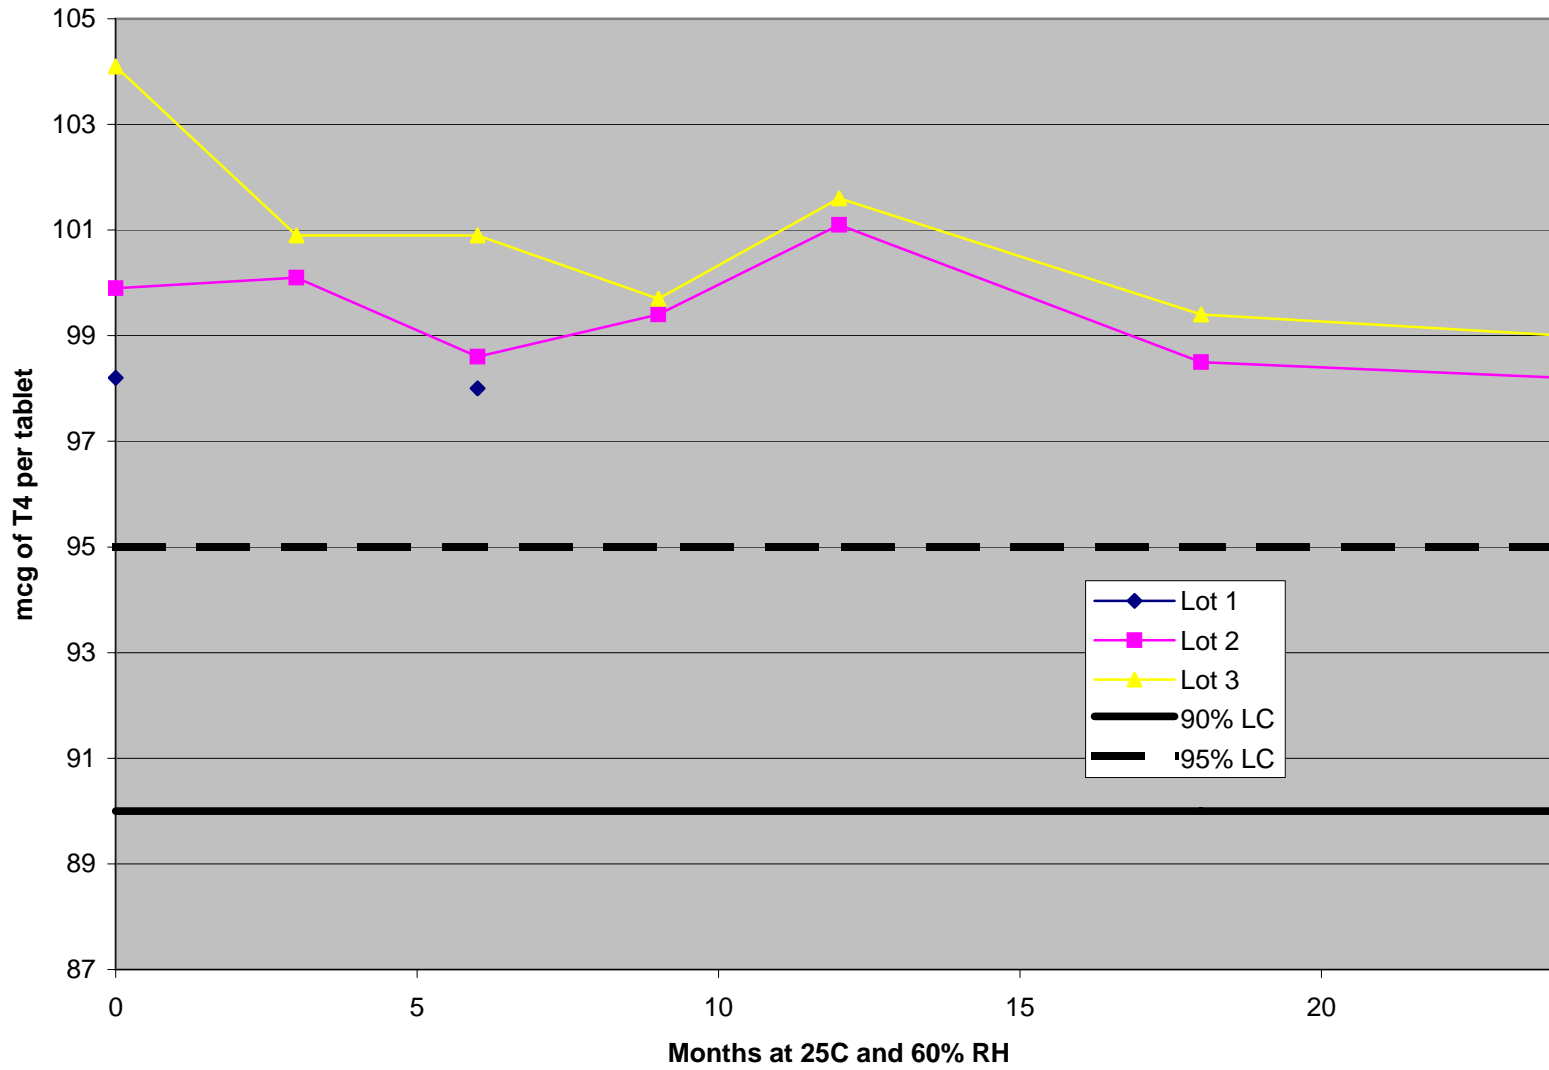

Brand "B" 25-mcg tablets in 100-ct bottles

Brand "B" 25-mcg tablets in 1000-ct bottles

Brand "B" 100-mcg tablets in 100-ct bottles

Brand "B" 100-mcg tablets in 1000-ct bottles

Brand "B" 125-mcg tablets in 100-ct bottles

Brand "B" 125-mcg tablets in 1000-ct bottles

Brand "B" 150-mcg tablets in 100-count bottles

Brand "B" 150-mcg tablets in 1000-count bottles