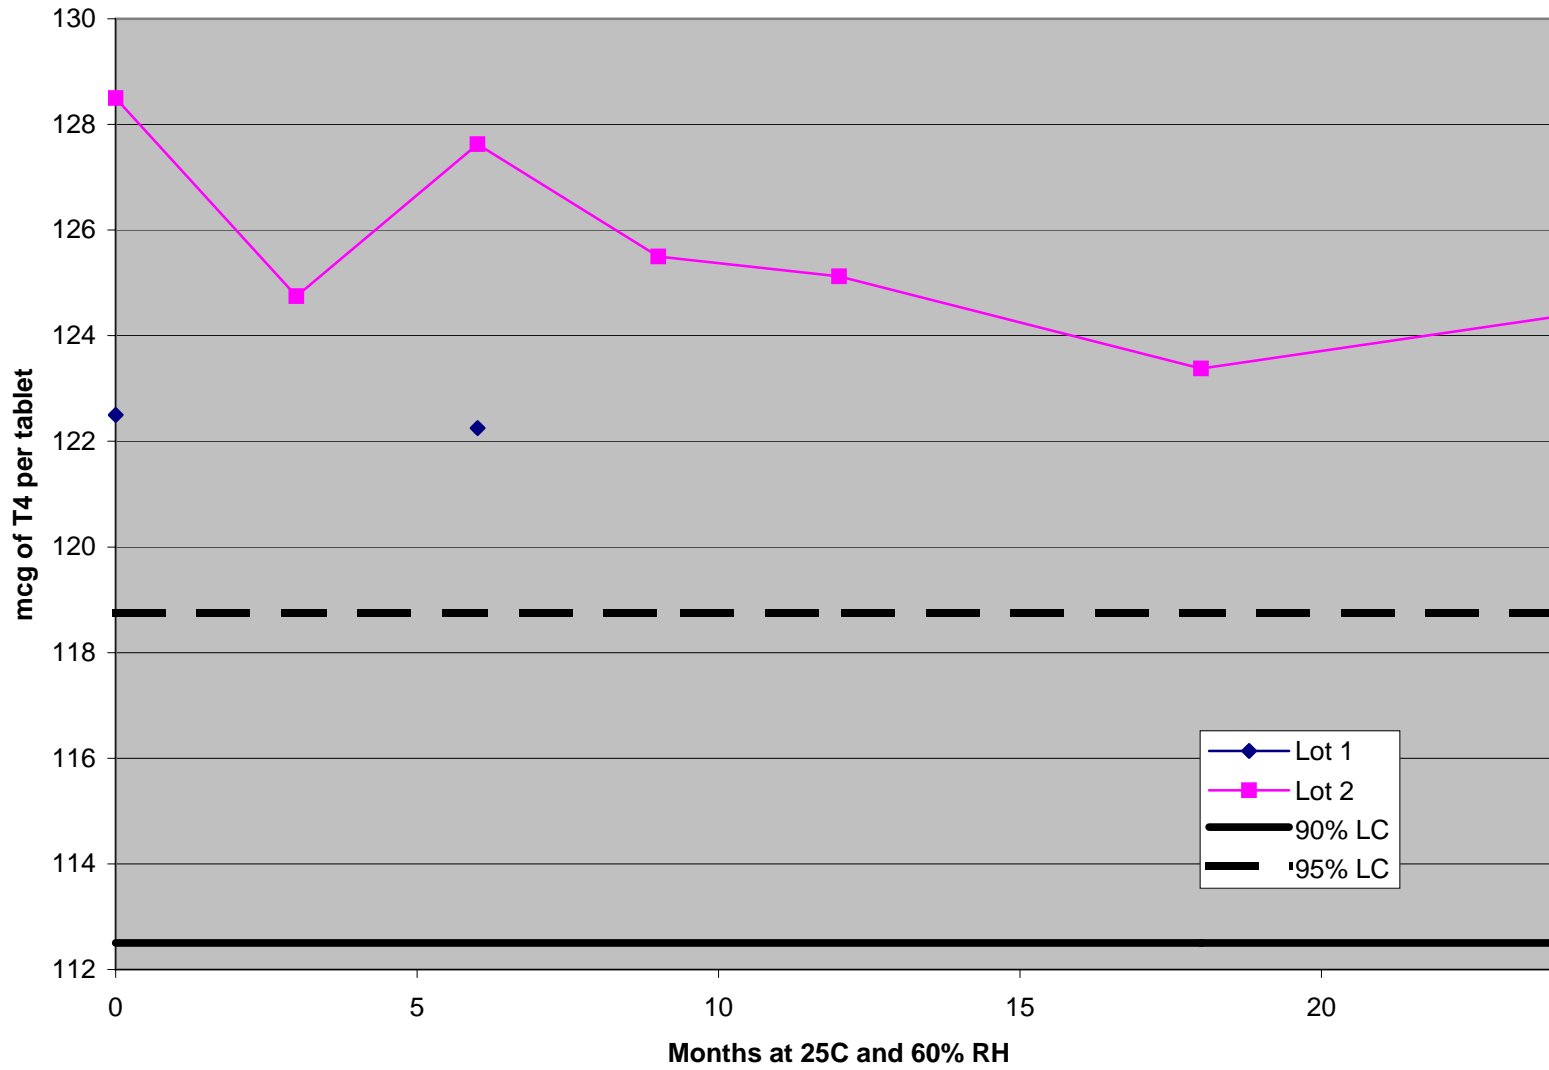

Brand "B" 25-mcg tablets in 100-ct bottles

Brand "B" 25-mcg tablets in 1000-ct bottles

Brand "B" 100-mcg tablets in 100-ct bottles

Brand "B" 100-mcg tablets in 1000-ct bottles

Brand "B" 125-mcg tablets in 100-ct bottles

Brand "B" 125-mcg tablets in 1000-ct bottles

Brand "B" 150-mcg tablets in 100-count bottles

Brand "B" 150-mcg tablets in 1000-count bottles