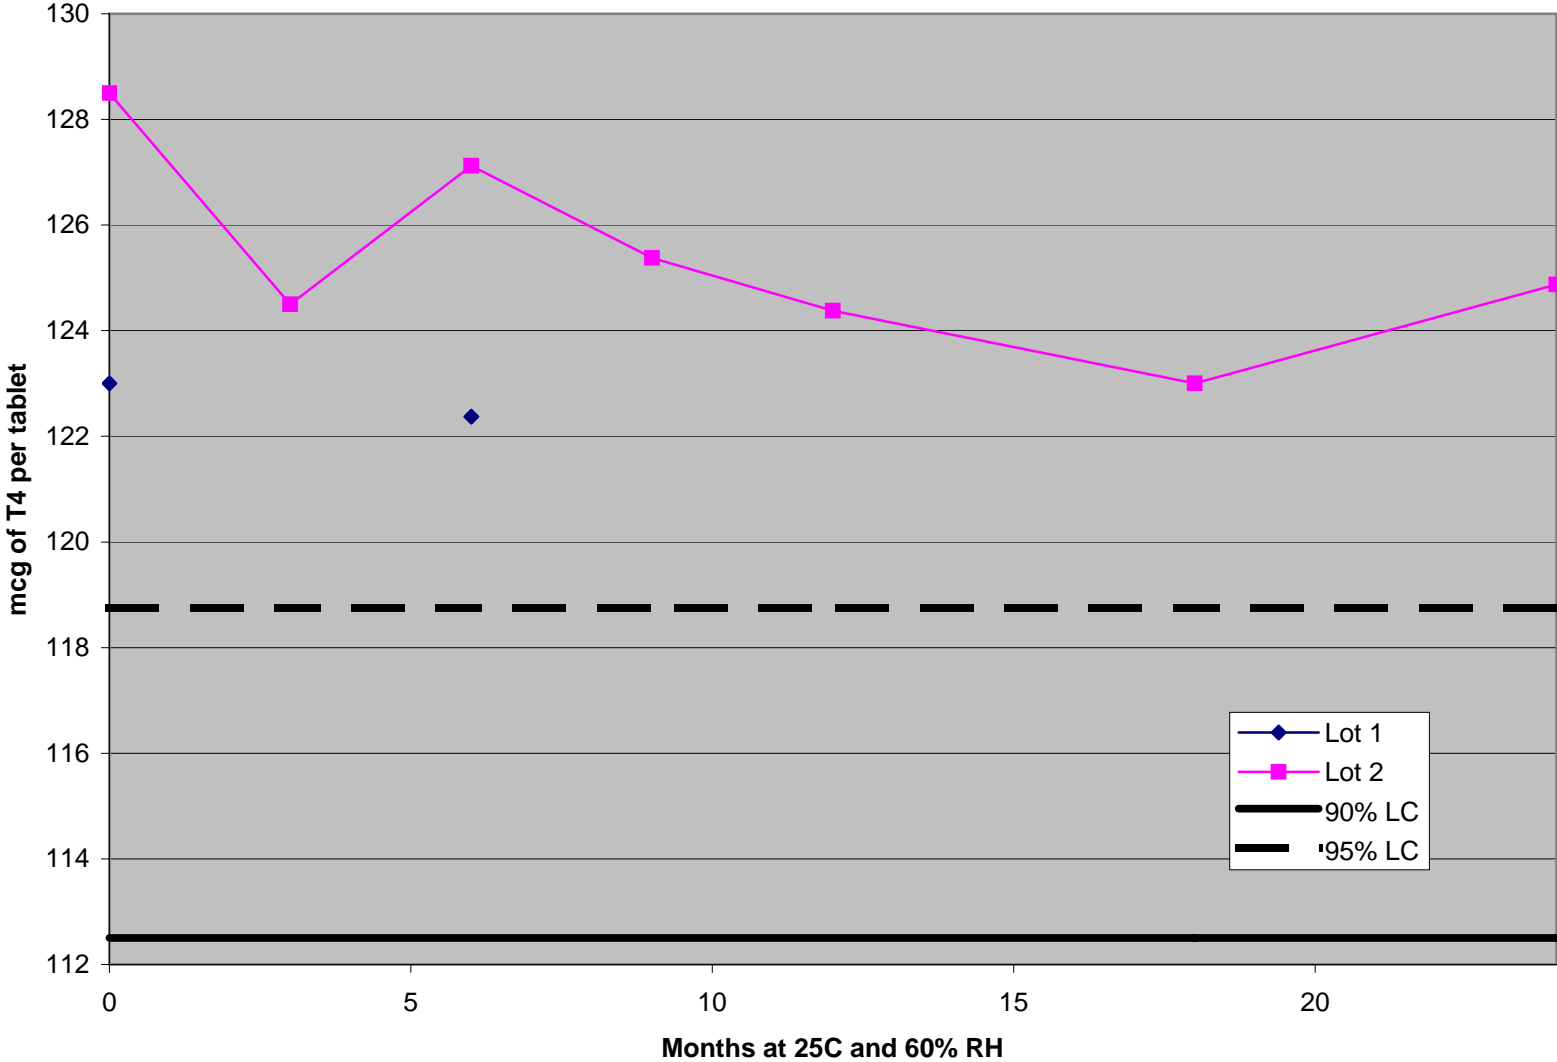

Brand "B" 25-mcg tablets in 100-ct bottles

Brand "B" 25-mcg tablets in 1000-ct bottles

Brand "B" 100-mcg tablets in 100-ct bottles

Brand "B" 100-mcg tablets in 1000-ct bottles

Brand "B" 125-mcg tablets in 100-ct bottles

Brand "B" 125-mcg tablets in 1000-ct bottles

Brand "B" 150-mcg tablets in 100-count bottles

Brand "B" 150-mcg tablets in 1000-count bottles