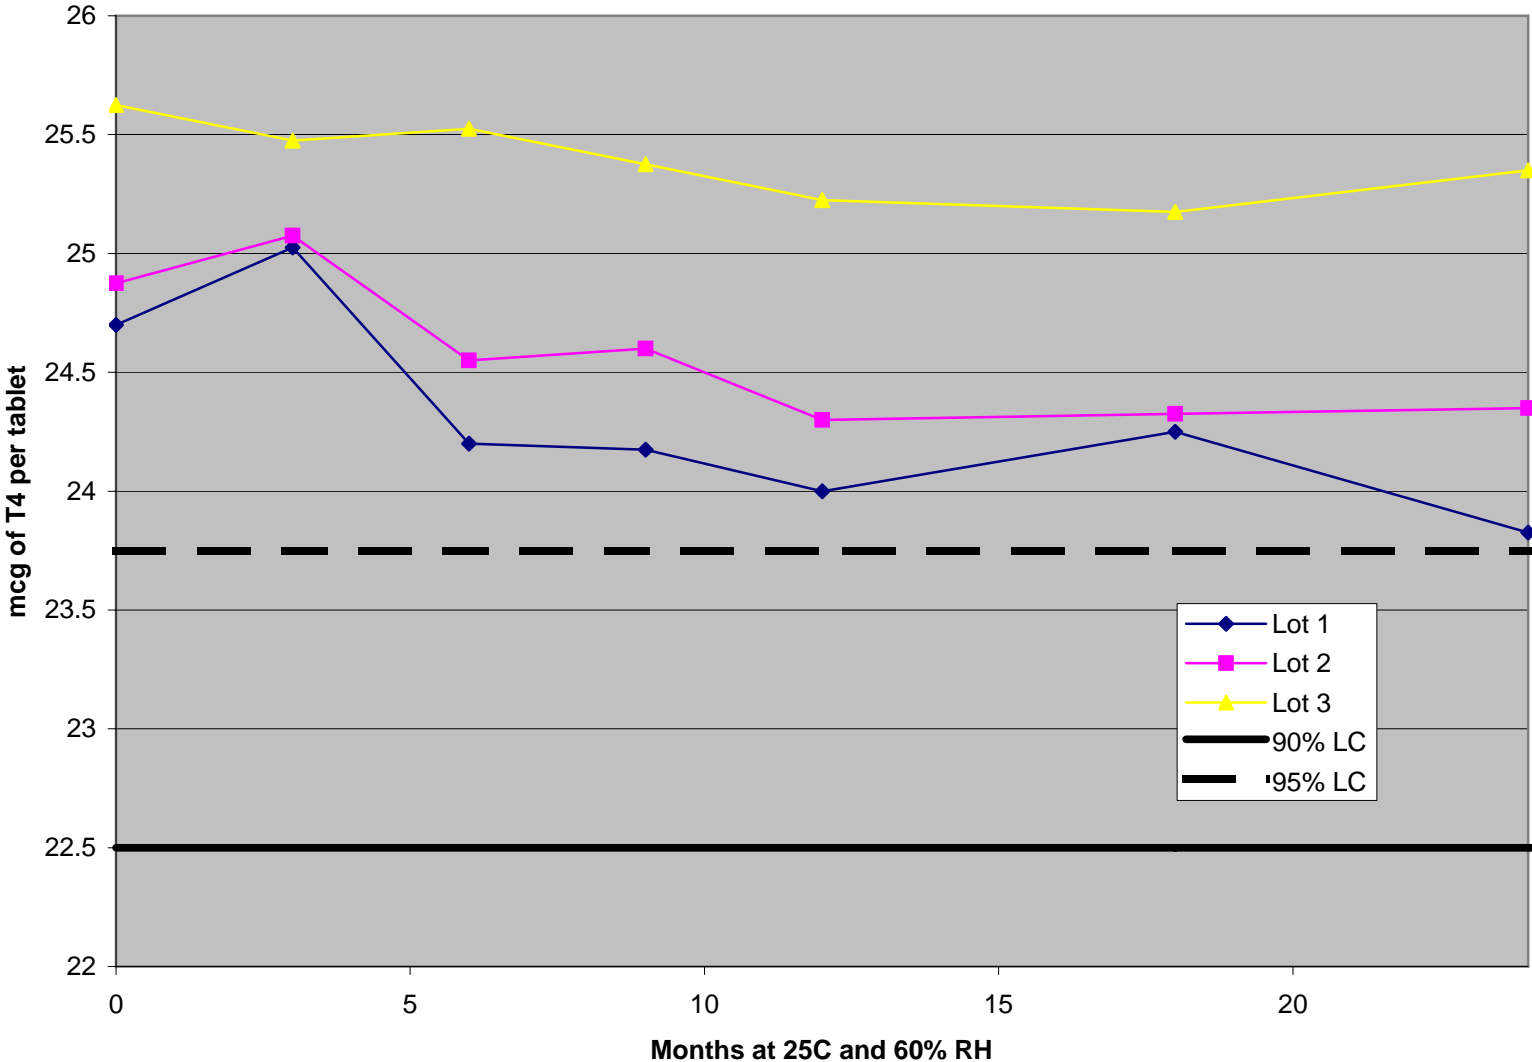

Brand "B" 25-mcg tablets in 100-ct bottles

Brand "B" 25-mcg tablets in 1000-ct bottles

Brand "B" 100-mcg tablets in 100-ct bottles

Brand "B" 100-mcg tablets in 1000-ct bottles

Brand "B" 125-mcg tablets in 100-ct bottles

Brand "B" 125-mcg tablets in 1000-ct bottles

Brand "B" 150-mcg tablets in 100-count bottles

Brand "B" 150-mcg tablets in 1000-count bottles