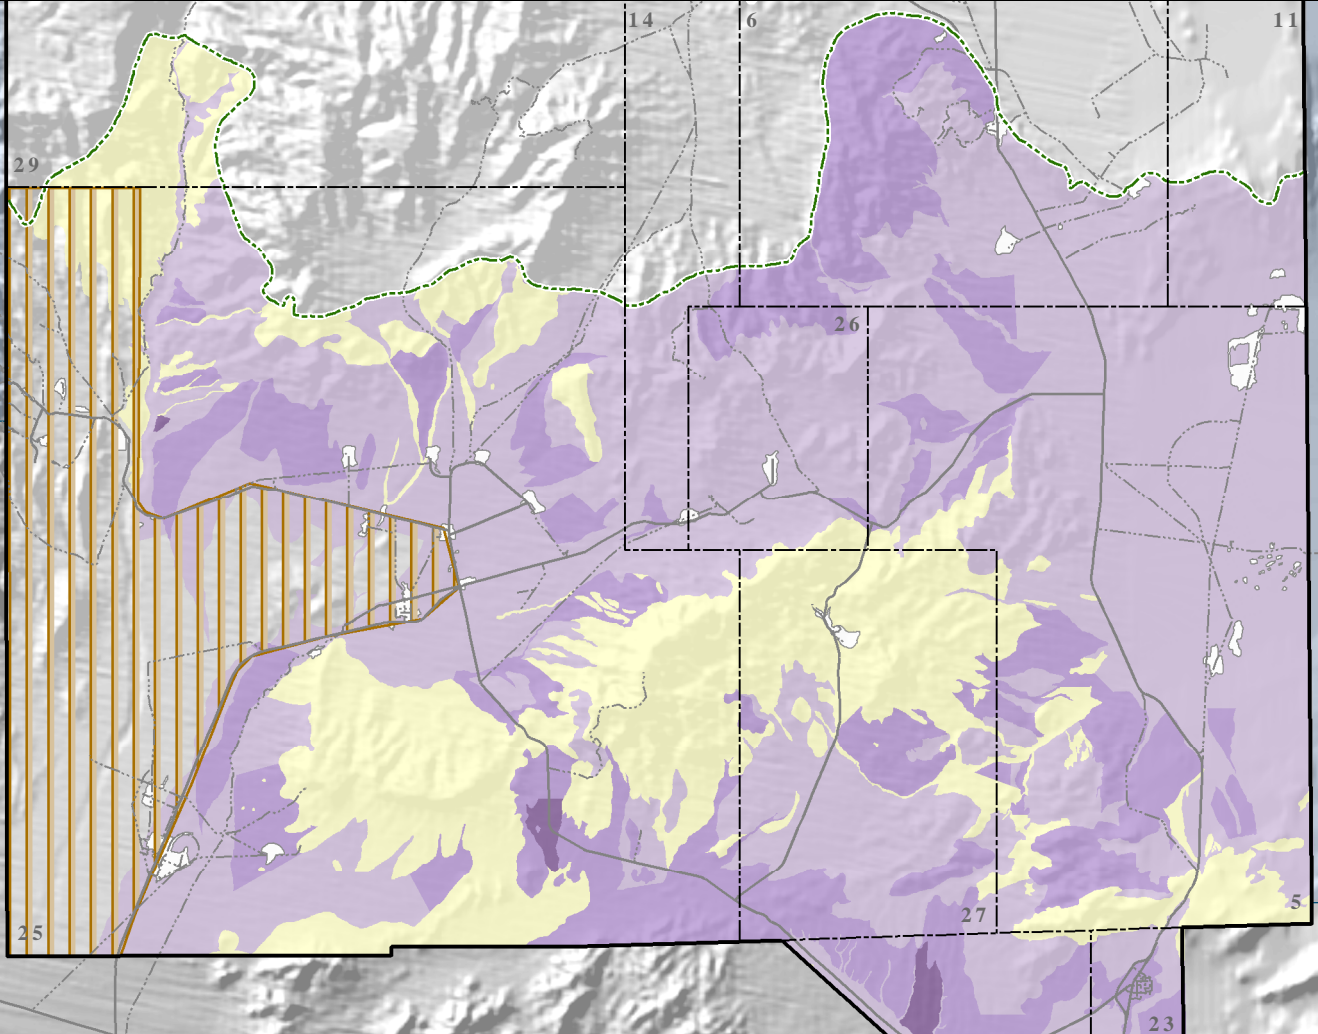

Nevada Test and Training Range

Bureau of Land Management

Northern Boundary of the Desert Tortoise	17.4 - 34.7 per km <sup>2</sup>	Disturbance
Yucca Mountain Project Area	3.7 - 17.4 per km <sup>2</sup>	Unknown
	0 - 3.7 per km <sup>2</sup>	

Kilometers	Miles