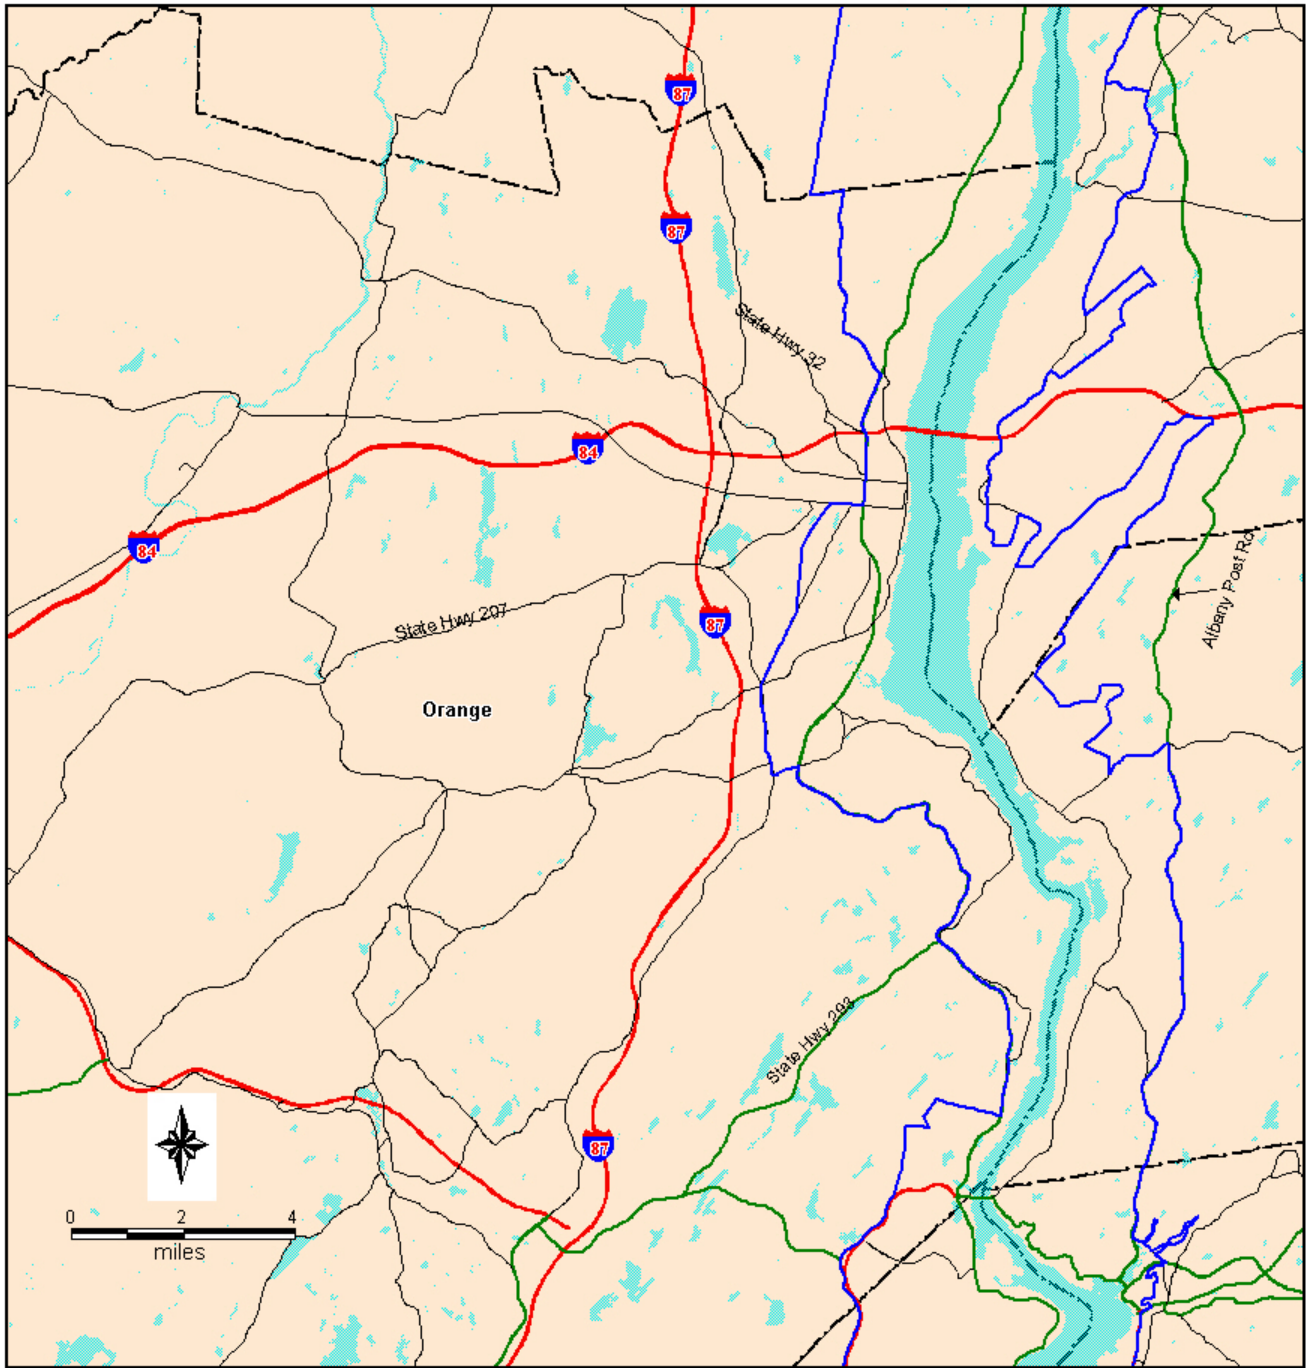

Orange County, NY Coastal Zone Management Boundaries

- Coastal Boundary
- Primary Hwy
- Secondary Hwy
- Major Rd
- County Boundary

ITS Mapping and Analysis Center
Washington, DC
6/2/2003