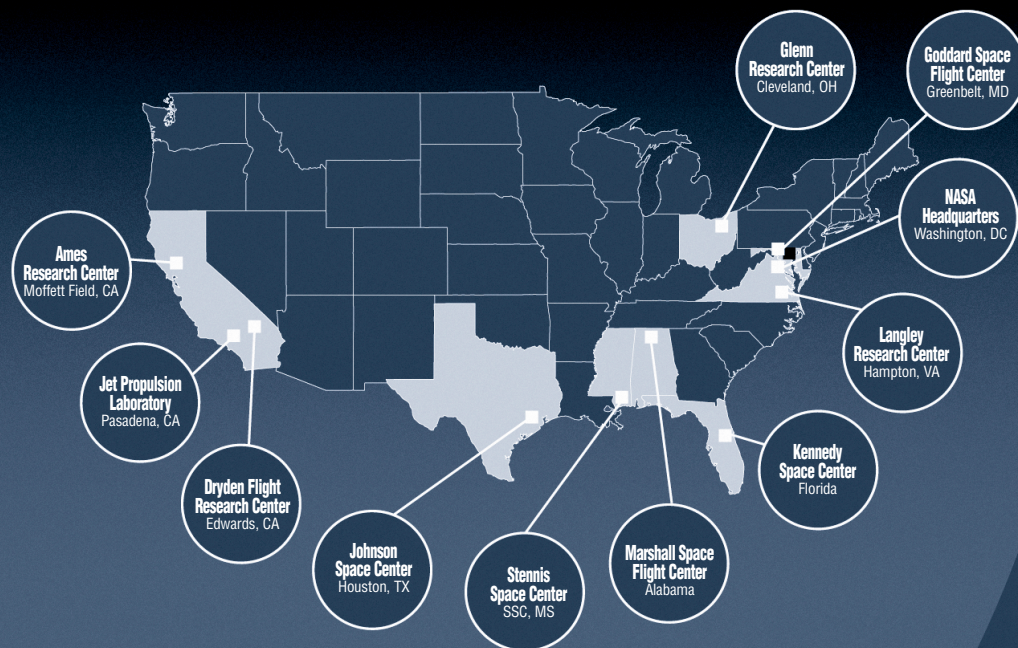

**Office of Inspector General
SEMIANNUAL REPORT**

National Aeronautics and
Space Administration

April 1, 2000–September 30, 2000

CASSINI
MISSION TO SATURN

CASSINI

OFFICE LOCATIONS OF THE NASA INSPECTOR GENERAL