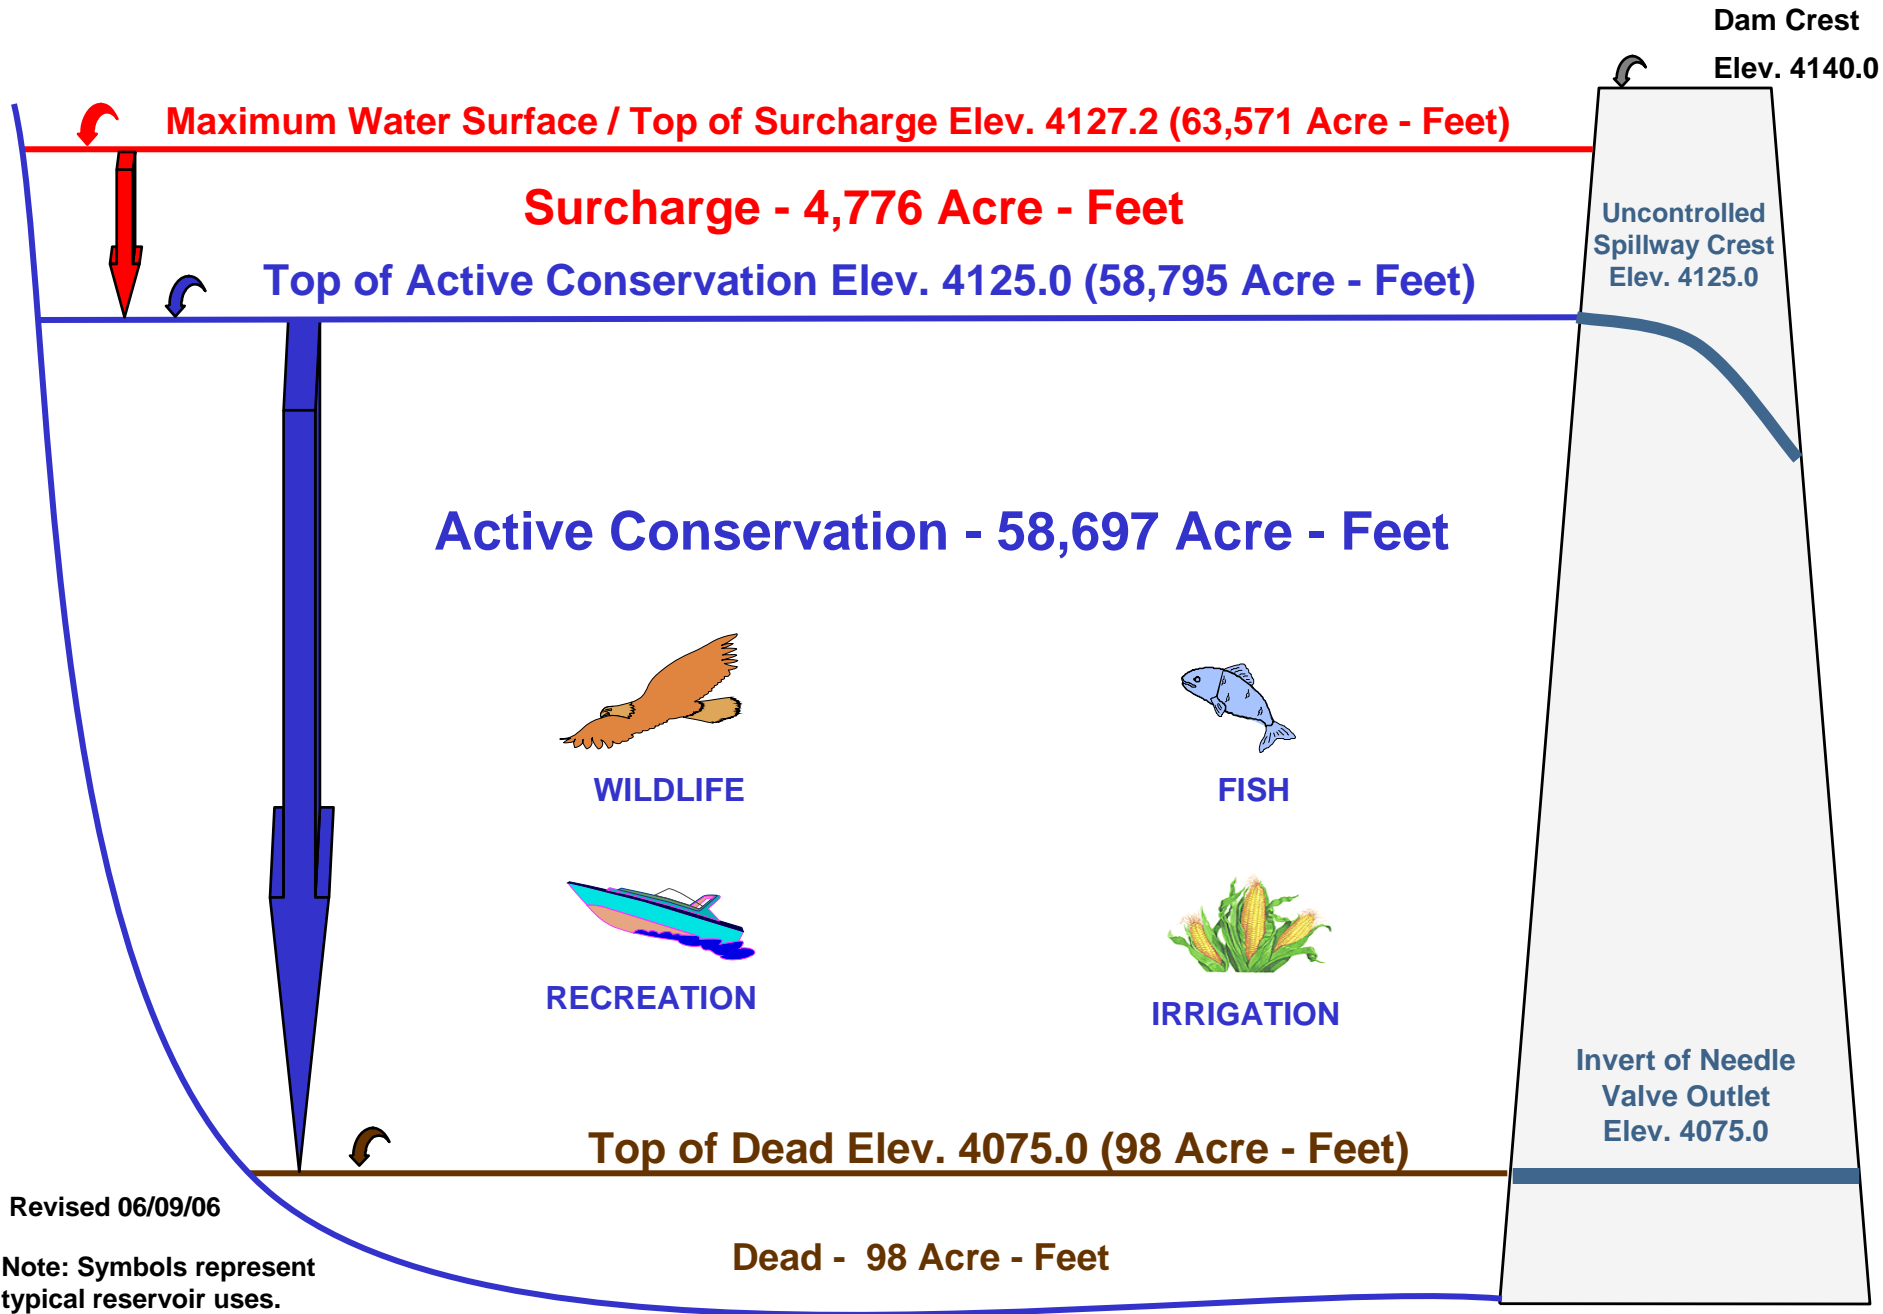

LAKE MINATARE RESERVOIR ALLOCATIONS

Revised 06/09/06

Note: Symbols represent typical reservoir uses.