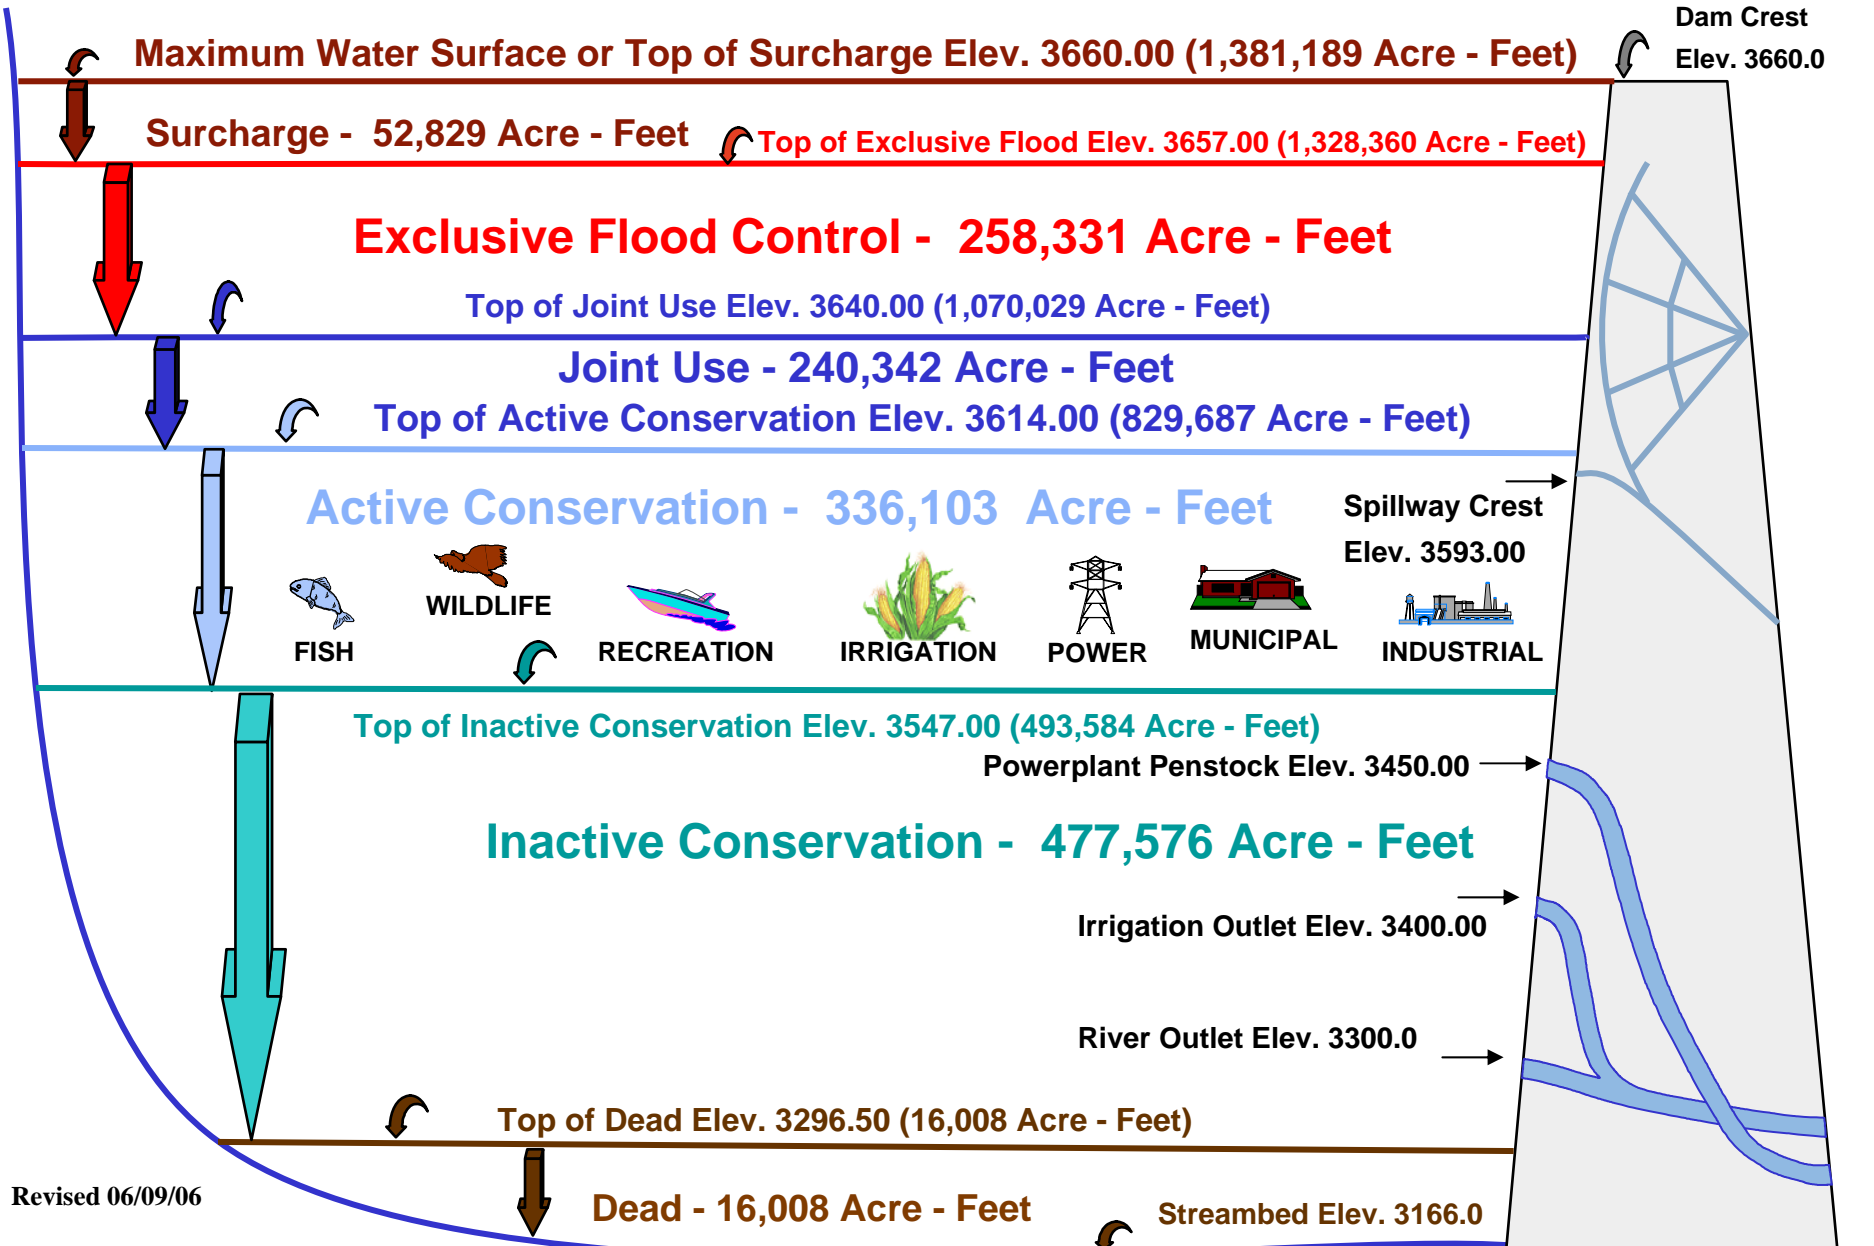

# BIGHORN LAKE (YELLOWTAIL DAM) ALLOCATIONS

Revised 06/09/06