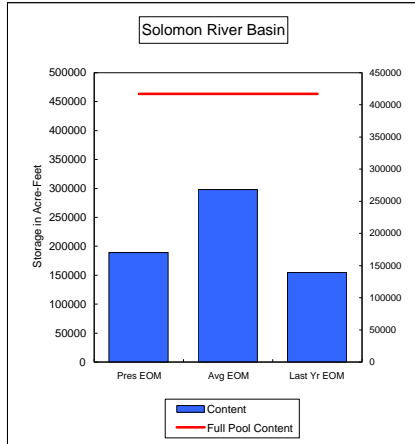

Percent of Average 69.5%
Percent of Last Year 85.1%
Percent of Full Capacity 44.9%

Percent of Average 111.7%
Percent of Last Year 99.0%
Percent of Full Capacity 76.7%

Percent of Average 82.2%
Percent of Last Year 95.4%
Percent of Full Capacity 53.0%

Percent of Average 106.5%
Percent of Last Year 111.2%
Percent of Full Capacity 76.4%

Percent of Average 47.2%
Percent of Last Year 84.5%
Percent of Full Capacity 25.9%

Percent of Average 86.4%
Percent of Last Year 175.9%
Percent of Full Capacity 64.1%

COMPARISON OF STORAGE CONTENT - PRESENT VS AVERAGE VS LAST YEAR DATA
in Acre-Feet
Data for January 31, 2008

Percent of Average **63.5%**
Percent of Last Year **122.3%**
Percent of Full Capacity **45.3%**