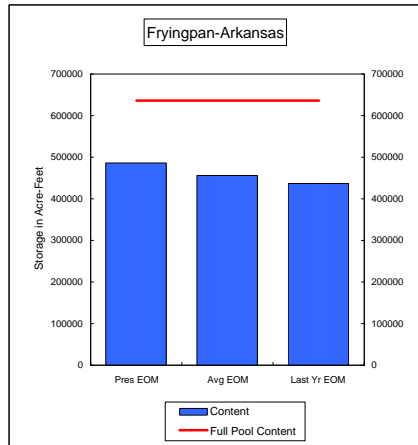

Percent of Average **63.9%**
Percent of Last Year **68.9%**
Percent of Full Capacity **34.2%**

Percent of Average **93.8%**
Percent of Last Year **82.1%**
Percent of Full Capacity **41.0%**

Percent of Average **94.6%**
Percent of Last Year **103.5%**
Percent of Full Capacity **68.0%**

Percent of Average **91.7%**
Percent of Last Year **105.7%**
Percent of Full Capacity **67.9%**

Percent of Average **80.6%**
Percent of Last Year **106.2%**
Percent of Full Capacity **43.1%**

COMPARISON OF STORAGE CONTENT - PRESENT VS AVERAGE VS LAST YEAR DATA
in Acre-Feet
Data for January 31, 2008

Percent of Average 69.5%
Percent of Last Year 85.1%
Percent of Full Capacity 44.9%

Percent of Average 111.7%
Percent of Last Year 99.0%
Percent of Full Capacity 76.7%

Percent of Average 82.2%
Percent of Last Year 95.4%
Percent of Full Capacity 53.0%

Percent of Average 106.5%
Percent of Last Year 111.2%
Percent of Full Capacity 76.4%

Percent of Average 47.2%
Percent of Last Year 84.5%
Percent of Full Capacity 25.9%

Percent of Average 86.4%
Percent of Last Year 175.9%
Percent of Full Capacity 64.1%