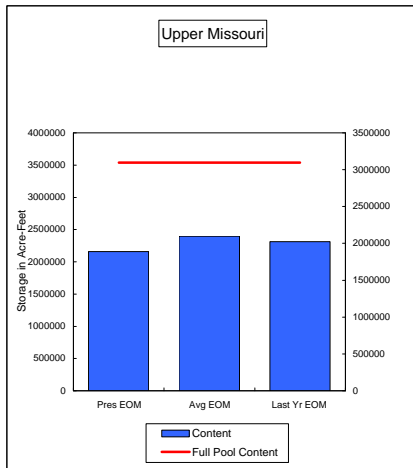

COMPARISON OF STORAGE CONTENT - PRESENT VS AVERAGE VS LAST YEAR DATA
in Acre-Feet
Data for January 31, 2008

Percent of Average **90.1%**
Percent of Last Year **93.4%**
Percent of Full Capacity **69.8%**

Percent of Average **63.9%**
Percent of Last Year **68.9%**
Percent of Full Capacity **34.2%**

Percent of Average **93.8%**
Percent of Last Year **82.1%**
Percent of Full Capacity **41.0%**

Percent of Average **94.6%**
Percent of Last Year **103.5%**
Percent of Full Capacity **68.0%**