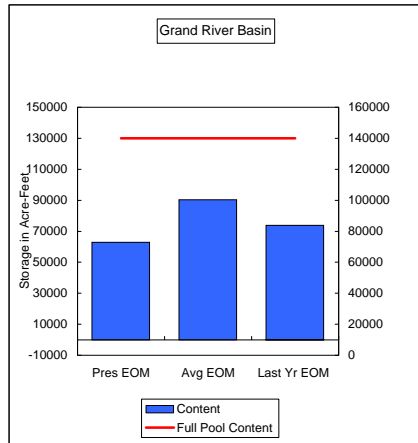

COMPARISON OF STORAGE CONTENT - PRESENT VS AVERAGE VS LAST YEAR DATA
in Acre-Feet
Data for January 31, 2008

Percent of Average **90.1%**
Percent of Last Year **93.4%**
Percent of Full Capacity **69.8%**

Percent of Average **63.9%**
Percent of Last Year **68.9%**
Percent of Full Capacity **34.2%**

Percent of Average **93.8%**
Percent of Last Year **82.1%**
Percent of Full Capacity **41.0%**

Percent of Average **94.6%**
Percent of Last Year **103.5%**
Percent of Full Capacity **68.0%**

Percent of Average **91.7%**
Percent of Last Year **105.7%**
Percent of Full Capacity **67.9%**

Percent of Average **80.6%**
Percent of Last Year **106.2%**
Percent of Full Capacity **43.1%**

COMPARISON OF STORAGE CONTENT - PRESENT VS AVERAGE VS LAST YEAR DATA
in Acre-Feet
Data for January 31, 2008

Percent of Average 69.5%
Percent of Last Year 85.1%
Percent of Full Capacity 44.9%

Percent of Average 111.7%
Percent of Last Year 99.0%
Percent of Full Capacity 76.7%

Percent of Average 82.2%
Percent of Last Year 95.4%
Percent of Full Capacity 53.0%