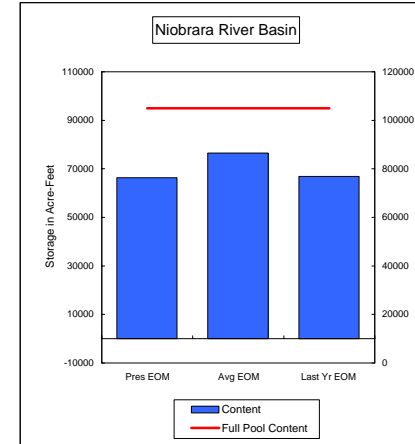

Percent of Average   **86.8%**
Percent of Last Year   **99.3%**
Percent of Full Capacity   **63.2%**