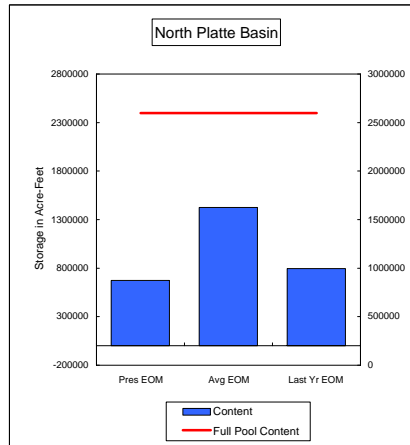

Percent of Average **63.9%**
Percent of Last Year **68.9%**
Percent of Full Capacity **34.2%**

Percent of Average **93.8%**
Percent of Last Year **82.1%**
Percent of Full Capacity **41.0%**

Percent of Average **94.6%**
Percent of Last Year **103.5%**
Percent of Full Capacity **68.0%**

Percent of Average **91.7%**
Percent of Last Year **105.7%**
Percent of Full Capacity **67.9%**

Percent of Average **80.6%**
Percent of Last Year **106.2%**
Percent of Full Capacity **43.1%**

COMPARISON OF STORAGE CONTENT - PRESENT VS AVERAGE VS LAST YEAR DATA
in Acre-Feet
Data for January 31, 2008

Percent of Average 69.5%
Percent of Last Year 85.1%
Percent of Full Capacity 44.9%

Percent of Average 111.7%
Percent of Last Year 99.0%
Percent of Full Capacity 76.7%

Percent of Average 82.2%
Percent of Last Year 95.4%
Percent of Full Capacity 53.0%

Percent of Average 106.5%
Percent of Last Year 111.2%
Percent of Full Capacity 76.4%

Percent of Average 47.2%
Percent of Last Year 84.5%
Percent of Full Capacity 25.9%

Percent of Average 86.4%
Percent of Last Year 175.9%
Percent of Full Capacity 64.1%