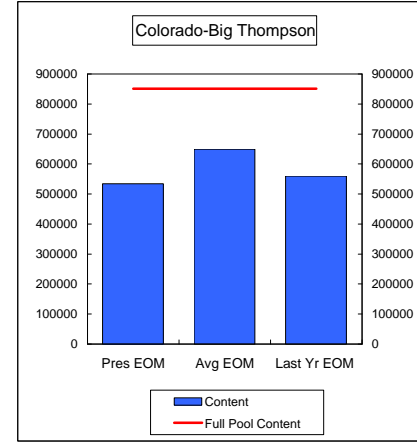

Percent of Average **63.9%**
Percent of Last Year **68.9%**
Percent of Full Capacity **34.2%**

Percent of Average **93.8%**
Percent of Last Year **82.1%**
Percent of Full Capacity **41.0%**

Percent of Average **94.6%**
Percent of Last Year **103.5%**
Percent of Full Capacity **68.0%**

Percent of Average **91.7%**
Percent of Last Year **105.7%**
Percent of Full Capacity **67.9%**

Percent of Average **80.6%**
Percent of Last Year **106.2%**
Percent of Full Capacity **43.1%**

COMPARISON OF STORAGE CONTENT - PRESENT VS AVERAGE VS LAST YEAR DATA
in Acre-Feet
Data for January 31, 2008

Percent of Average 69.5%
Percent of Last Year 85.1%
Percent of Full Capacity 44.9%

Percent of Average 111.7%
Percent of Last Year 99.0%
Percent of Full Capacity 76.7%

Percent of Average 82.2%
Percent of Last Year 95.4%
Percent of Full Capacity 53.0%