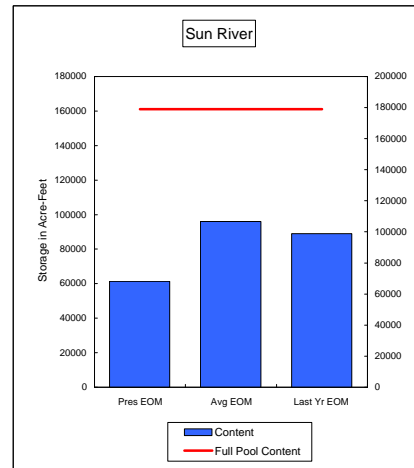

COMPARISON OF STORAGE CONTENT - PRESENT VS AVERAGE VS LAST YEAR DATA
in Acre-Feet
Data for January 31, 2008

Percent of Average **90.1%**
Percent of Last Year **93.4%**
Percent of Full Capacity **69.8%**

Percent of Average **63.9%**
Percent of Last Year **68.9%**
Percent of Full Capacity **34.2%**

Percent of Average **93.8%**
Percent of Last Year **82.1%**
Percent of Full Capacity **41.0%**

Percent of Average **94.6%**
Percent of Last Year **103.5%**
Percent of Full Capacity **68.0%**

Percent of Average **91.7%**
Percent of Last Year **105.7%**
Percent of Full Capacity **67.9%**

Percent of Average **80.6%**
Percent of Last Year **106.2%**
Percent of Full Capacity **43.1%**

COMPARISON OF STORAGE CONTENT - PRESENT VS AVERAGE VS LAST YEAR DATA
in Acre-Feet
Data for January 31, 2008