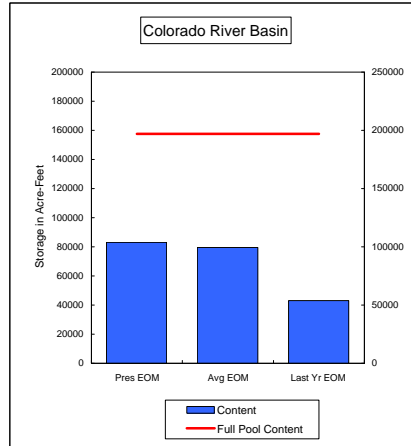

Percent of Average **81.2%**
Percent of Last Year **101.0%**
Percent of Full Capacity **46.7%**

Percent of Average **86.8%**
Percent of Last Year **99.3%**
Percent of Full Capacity **63.2%**

Percent of Average **99.2%**
Percent of Last Year **95.2%**
Percent of Full Capacity **95.8%**

Percent of Average **58.5%**
Percent of Last Year **123.7%**
Percent of Full Capacity **15.1%**

Percent of Average **110.6%**
Percent of Last Year **143.8%**
Percent of Full Capacity **60.3%**

COMPARISON OF STORAGE CONTENT - PRESENT VS AVERAGE VS LAST YEAR DATA
in Acre-Feet
Data for January 31, 2008

Percent of Average 147.5%
Percent of Last Year 130.4%
Percent of Full Capacity 105.4%

Percent of Average 104.4%
Percent of Last Year 193.0%
Percent of Full Capacity 42.1%

Percent of Average 119.6%
Percent of Last Year 126.0%
Percent of Full Capacity 46.2%