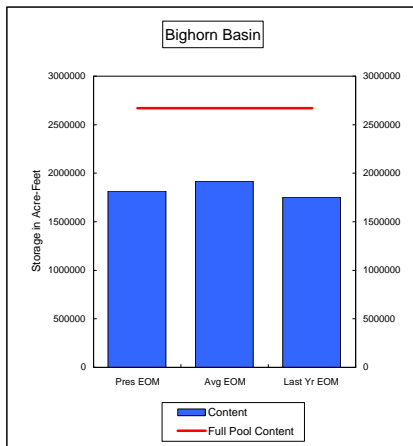

COMPARISON OF STORAGE CONTENT - PRESENT VS AVERAGE VS LAST YEAR DATA
in Acre-Feet
Data for January 31, 2008

Percent of Average **90.1%**
Percent of Last Year **93.4%**
Percent of Full Capacity **69.8%**

Percent of Average **63.9%**
Percent of Last Year **68.9%**
Percent of Full Capacity **34.2%**

Percent of Average **93.8%**
Percent of Last Year **82.1%**
Percent of Full Capacity **41.0%**

Percent of Average **94.6%**
Percent of Last Year **103.5%**
Percent of Full Capacity **68.0%**

Percent of Average **91.7%**
Percent of Last Year **105.7%**
Percent of Full Capacity **67.9%**

Percent of Average **80.6%**
Percent of Last Year **106.2%**
Percent of Full Capacity **43.1%**

COMPARISON OF STORAGE CONTENT - PRESENT VS AVERAGE VS LAST YEAR DATA
in Acre-Feet
Data for January 31, 2008