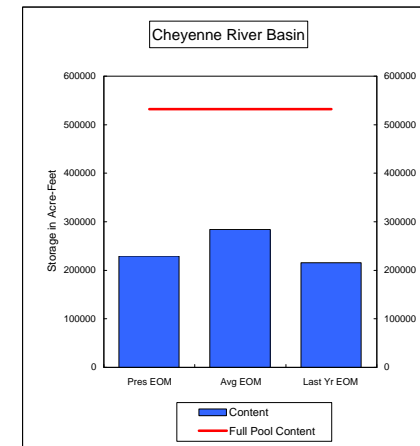

COMPARISON OF STORAGE CONTENT - PRESENT VS AVERAGE VS LAST YEAR DATA
in Acre-Feet
Data for January 31, 2008

Percent of Average **90.1%**
Percent of Last Year **93.4%**
Percent of Full Capacity **69.8%**

Percent of Average **63.9%**
Percent of Last Year **68.9%**
Percent of Full Capacity **34.2%**

Percent of Average **93.8%**
Percent of Last Year **82.1%**
Percent of Full Capacity **41.0%**

Percent of Average **94.6%**
Percent of Last Year **103.5%**
Percent of Full Capacity **68.0%**

Percent of Average **91.7%**
Percent of Last Year **105.7%**
Percent of Full Capacity **67.9%**

Percent of Average **80.6%**
Percent of Last Year **106.2%**
Percent of Full Capacity **43.1%**

COMPARISON OF STORAGE CONTENT - PRESENT VS AVERAGE VS LAST YEAR DATA
in Acre-Feet
Data for January 31, 2008