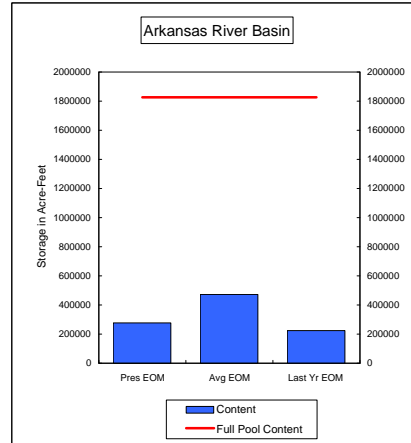

Percent of Average 106.5%
Percent of Last Year 111.2%
Percent of Full Capacity 76.4%

Percent of Average 47.2%
Percent of Last Year 84.5%
Percent of Full Capacity 25.9%

Percent of Average 86.4%
Percent of Last Year 175.9%
Percent of Full Capacity 64.1%

COMPARISON OF STORAGE CONTENT - PRESENT VS AVERAGE VS LAST YEAR DATA
in Acre-Feet
Data for January 31, 2008

Percent of Average **63.5%**
Percent of Last Year **122.3%**
Percent of Full Capacity **45.3%**

Percent of Average **81.2%**
Percent of Last Year **101.0%**
Percent of Full Capacity **46.7%**

Percent of Average **86.8%**
Percent of Last Year **99.3%**
Percent of Full Capacity **63.2%**

Percent of Average **99.2%**
Percent of Last Year **95.2%**
Percent of Full Capacity **95.8%**