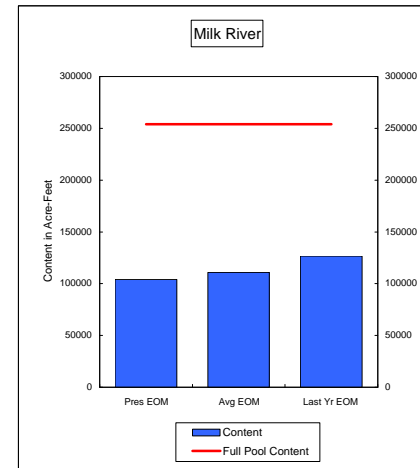

COMPARISON OF STORAGE CONTENT - PRESENT VS AVERAGE VS LAST YEAR DATA
in Acre-Feet
Data for January 31, 2008

Percent of Average **90.1%**
Percent of Last Year **93.4%**
Percent of Full Capacity **69.8%**

Percent of Average **63.9%**
Percent of Last Year **68.9%**
Percent of Full Capacity **34.2%**

Percent of Average **93.8%**
Percent of Last Year **82.1%**
Percent of Full Capacity **41.0%**

Percent of Average **94.6%**
Percent of Last Year **103.5%**
Percent of Full Capacity **68.0%**

Percent of Average **91.7%**
Percent of Last Year **105.7%**
Percent of Full Capacity **67.9%**

Percent of Average **80.6%**
Percent of Last Year **106.2%**
Percent of Full Capacity **43.1%**

COMPARISON OF STORAGE CONTENT - PRESENT VS AVERAGE VS LAST YEAR DATA
in Acre-Feet
Data for January 31, 2008