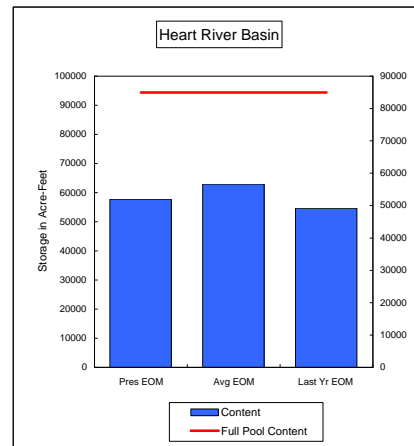

COMPARISON OF STORAGE CONTENT - PRESENT VS AVERAGE VS LAST YEAR DATA
in Acre-Feet
Data for January 31, 2008

Percent of Average **90.1%**
Percent of Last Year **93.4%**
Percent of Full Capacity **69.8%**

Percent of Average **63.9%**
Percent of Last Year **68.9%**
Percent of Full Capacity **34.2%**

Percent of Average **93.8%**
Percent of Last Year **82.1%**
Percent of Full Capacity **41.0%**

Percent of Average **94.6%**
Percent of Last Year **103.5%**
Percent of Full Capacity **68.0%**

Percent of Average **91.7%**
Percent of Last Year **105.7%**
Percent of Full Capacity **67.9%**

Percent of Average **80.6%**
Percent of Last Year **106.2%**
Percent of Full Capacity **43.1%**

COMPARISON OF STORAGE CONTENT - PRESENT VS AVERAGE VS LAST YEAR DATA
in Acre-Feet
Data for January 31, 2008