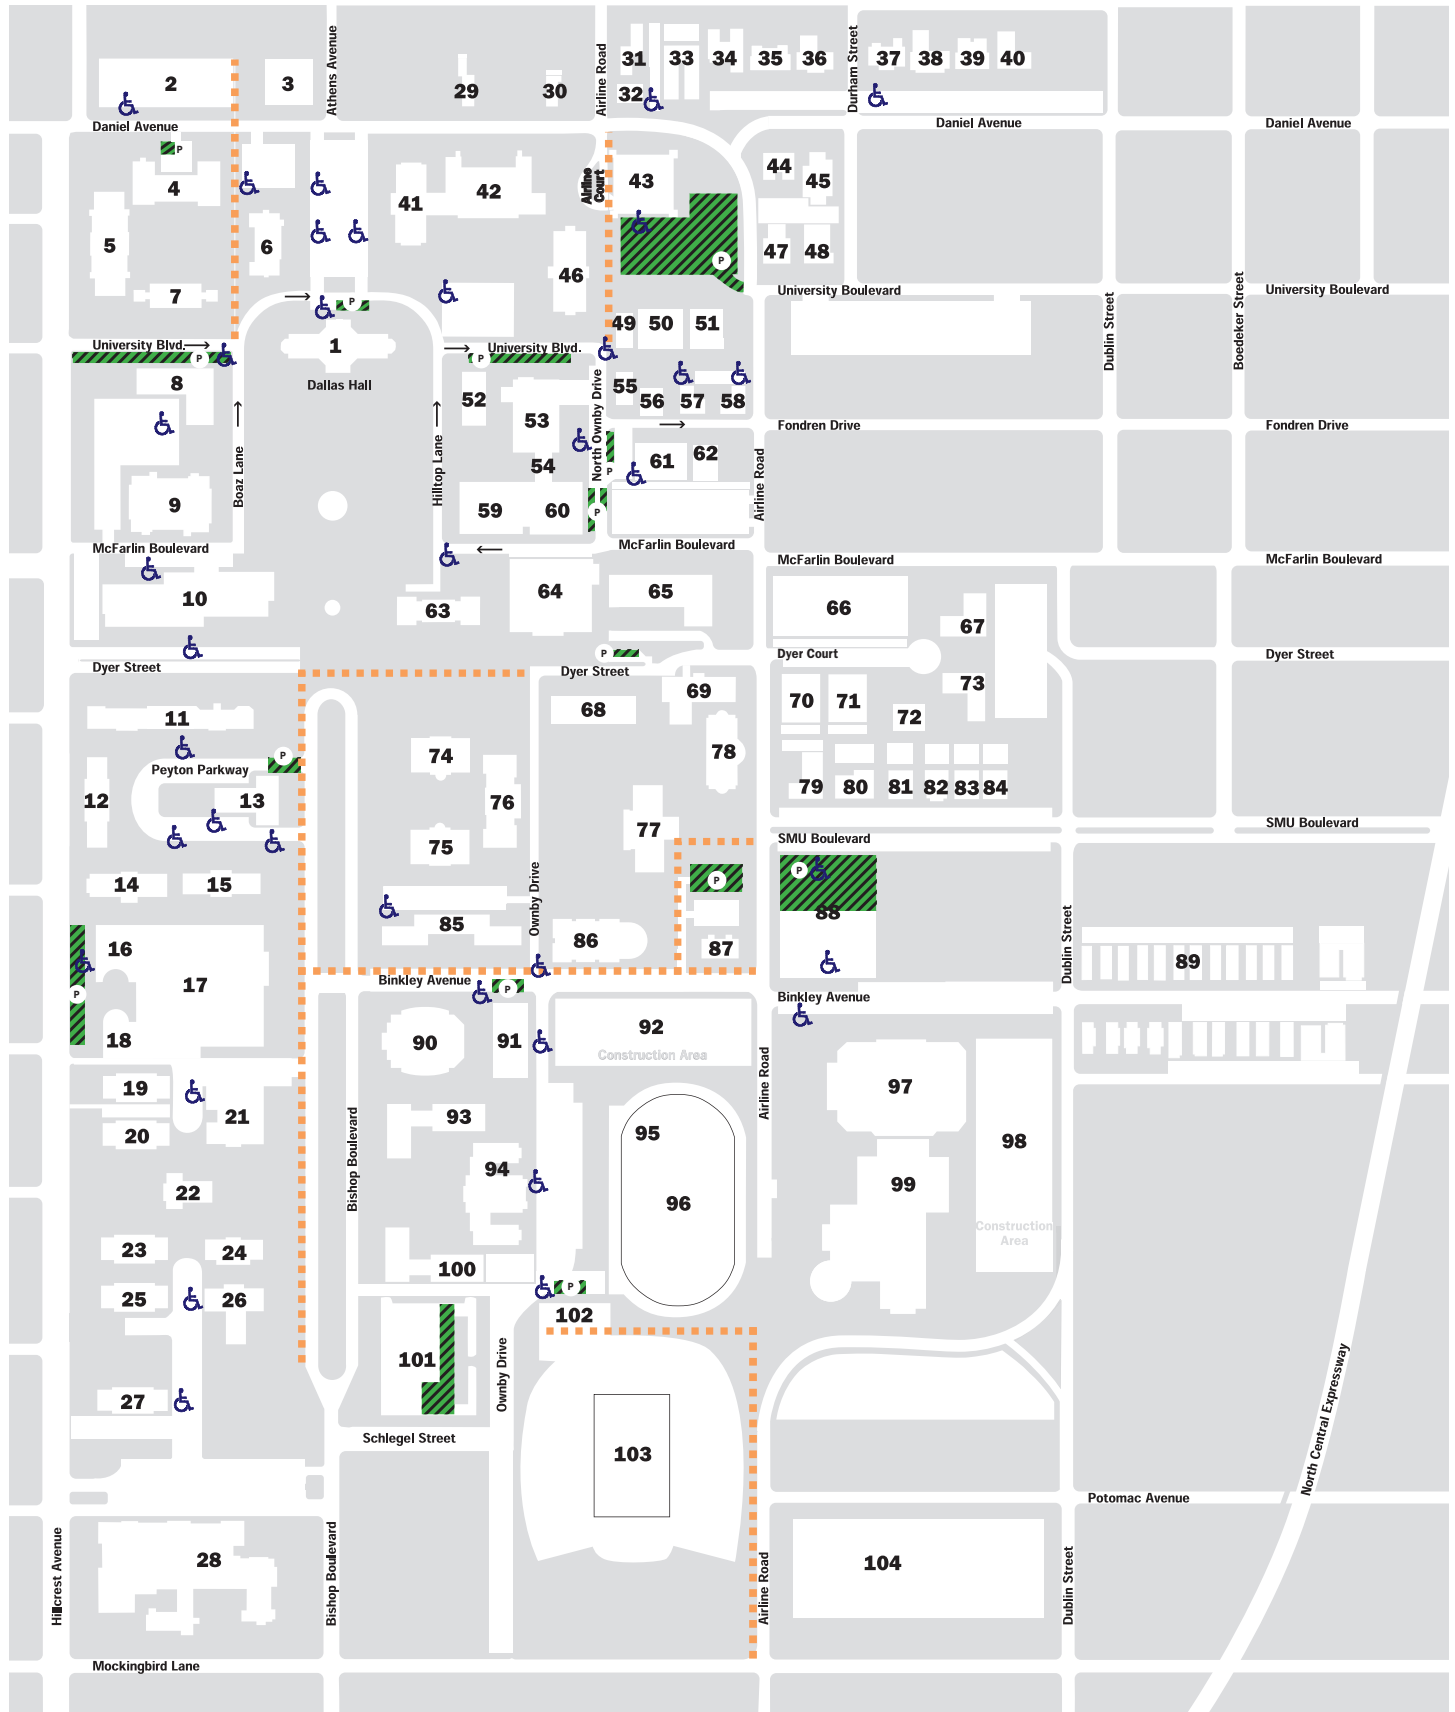

Visitor Parking Map 2007-08

SMU Park 'N Pony

Parking and ID Card Services
Hughes-Trigg Student Center, First floor
214-768-7275 (PARK)

Visit parknpony.smu.edu for vehicle regulations
and general parking information.

- Metered/Pay Station Parking (P)
- Disabled Parking
- Lighted Walkways
  Walkways provide additional lighting and greater visibility.