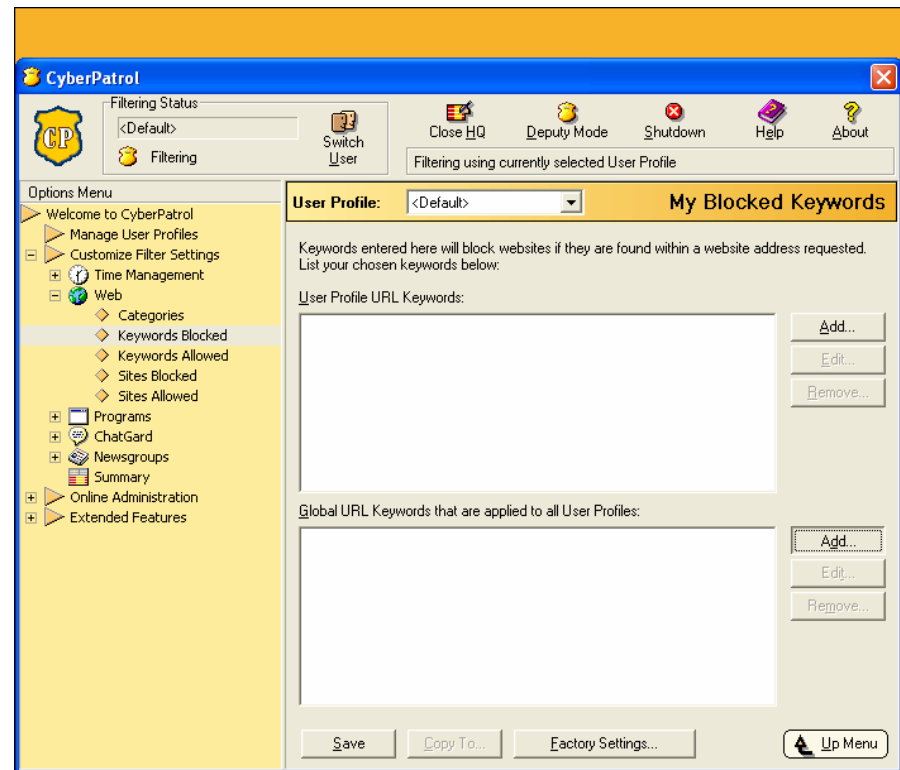

## Category Filtering

CyberPatrol's layered filtering:

- Reviewed Site List
- SmartPatterns
- Web Page Analysis

categorizes P2P sites which can be allowed or denied as desired.

## File Extension Filtering

The Blocked Keywords can also be used to control the download of programs, music files, movies etc.

Just add the file extension name e.g. .exe, .mp3, .mpg

## Managing Programs and Applications

CyberPatrol automatically searches the PC for all installed programs, including P2P. Just select the programs you want to manage from the list.

Choose to allow, deny or limit usage