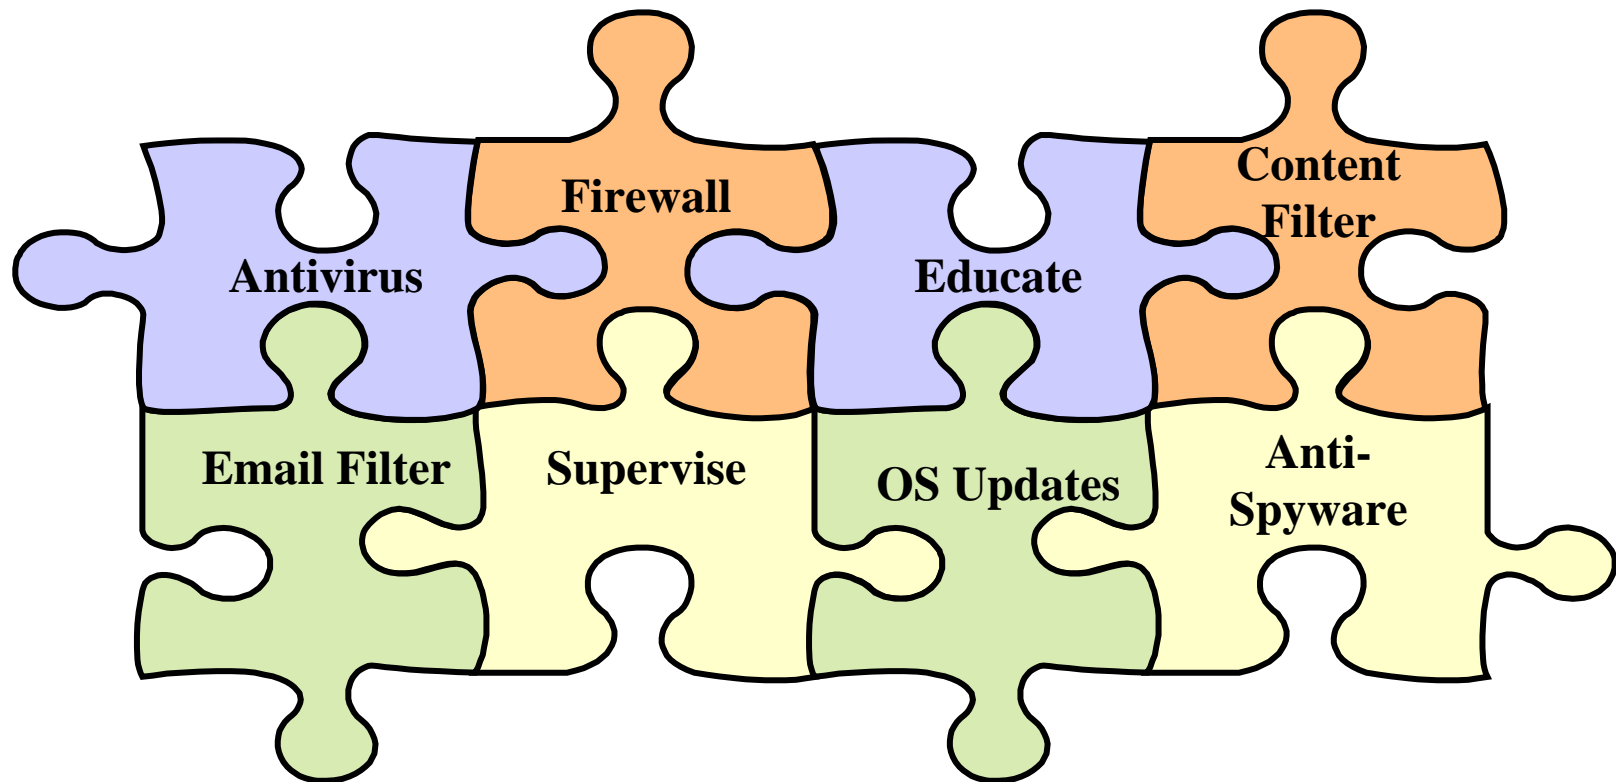

# Parental Control Software

CyberPatrol 6.3

World Leading Parental Control Software

## P2P Threats

File-sharing is not inherently evil and is extremely popular, but....there are risks

- Inappropriate Content
- Illegal Content
- Copyright Issues
- Spyware, Viruses, Adware

World Leading Parental Control Software

## Protection Puzzle

World Leading Parental Control Software

## Managing Programs and Applications

CyberPatrol automatically searches the PC for all installed programs, including P2P. Just select the programs you want to manage from the list.

Choose to allow, deny or limit usage