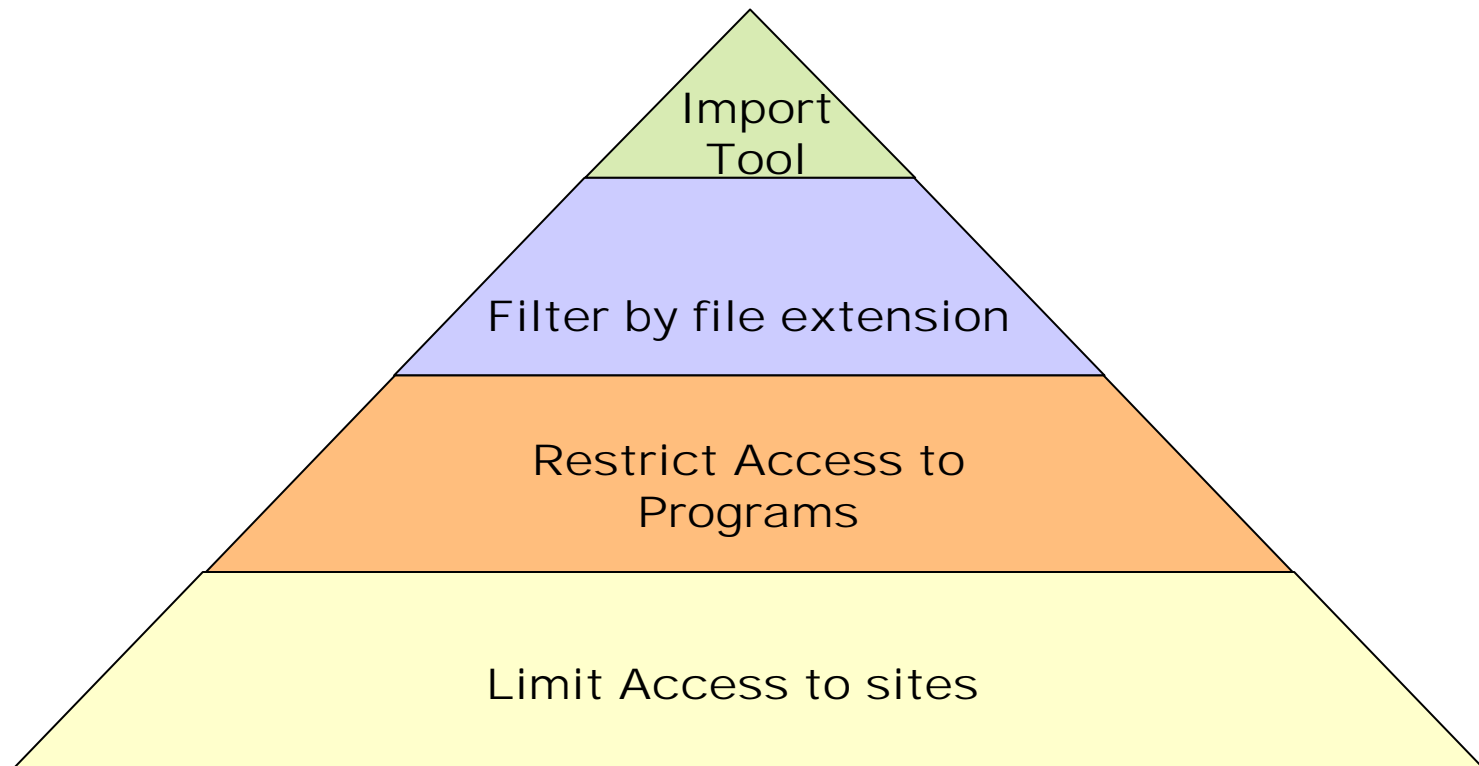

## Protection Puzzle

World Leading Parental Control Software

## Content Filtering - what to look for

If children are online: DO SOMETHING!

- Best Content
- Layered technologies
- Flexible Configuration
- Value-Added features
- Ease of use

World Leading Parental Control Software

## Category Filtering

CyberPatrol's layered filtering:

- Reviewed Site List
- SmartPatterns
- Web Page Analysis

categorizes P2P sites which can be allowed or denied as desired.

## Managing Programs and Applications

CyberPatrol automatically searches the PC for all installed programs, including P2P. Just select the programs you want to manage from the list.

Choose to allow, deny or limit usage