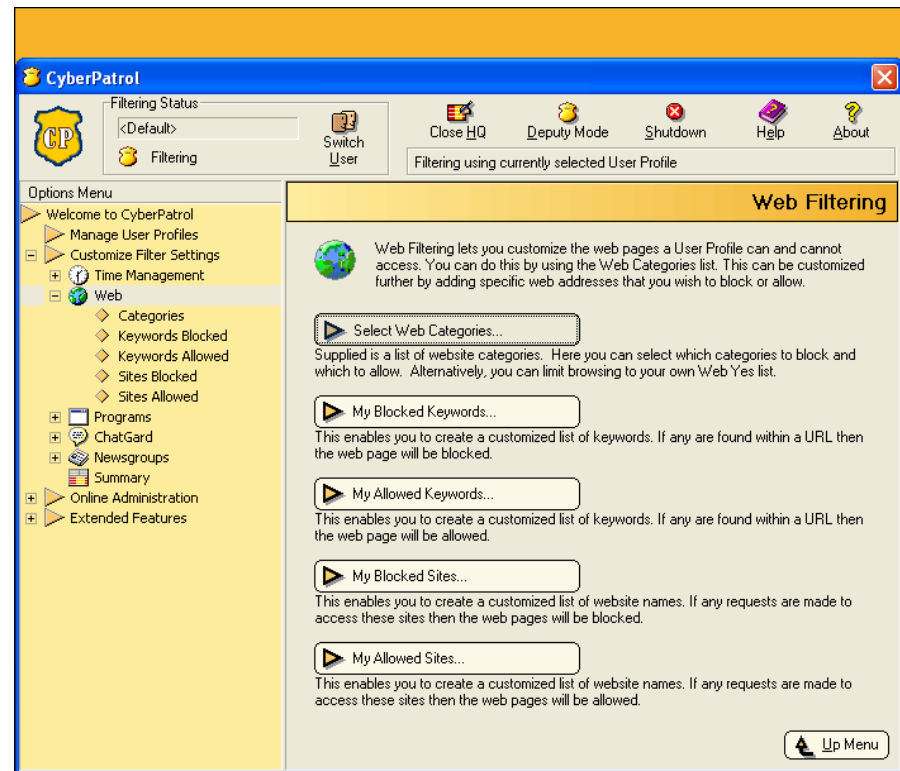

## Content Filtering - what to look for

If children are online: DO SOMETHING!

- Best Content
- Layered technologies
- Flexible Configuration
- Value-Added features
- Ease of use

World Leading Parental Control Software

## CyberPatrol Addresses P2P

## Category Filtering

CyberPatrol's layered filtering:

- Reviewed Site List
- SmartPatterns
- Web Page Analysis

categorizes P2P sites which can be allowed or denied as desired.

## Managing Programs and Applications

CyberPatrol automatically searches the PC for all installed programs, including P2P. Just select the programs you want to manage from the list.

Choose to allow, deny or limit usage