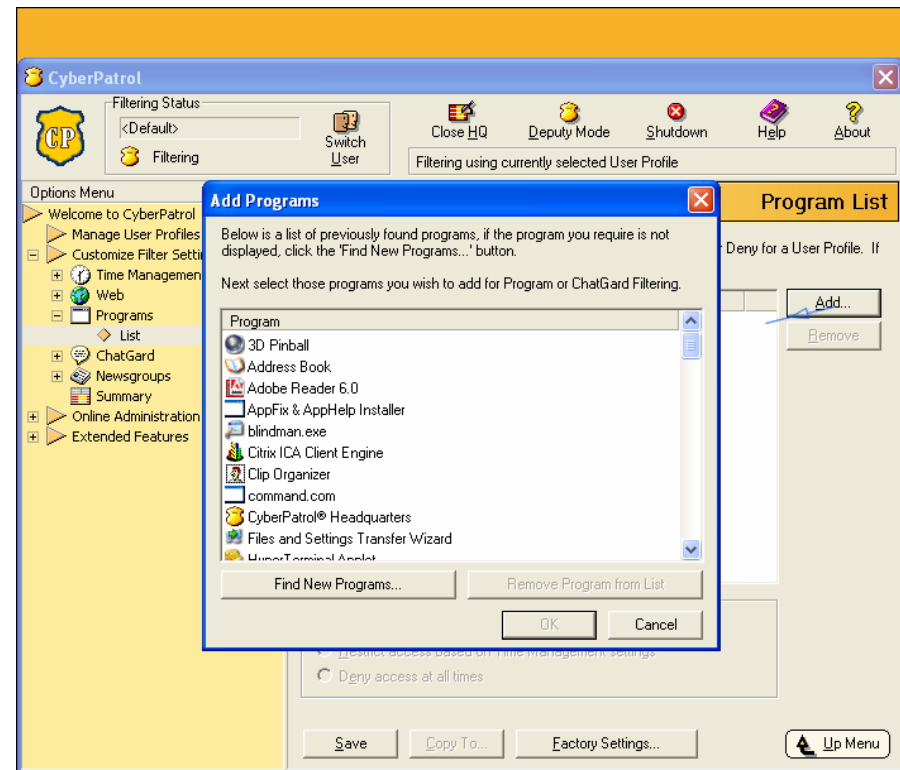

## File Extension Filtering

The Blocked Keywords can also be used to control the download of programs, music files, movies etc.

Just add the file extension name e.g. .exe, .mp3, .mpg

## Managing Programs and Applications

CyberPatrol automatically searches the PC for all installed programs, including P2P. Just select the programs you want to manage from the list.

Choose to allow, deny or limit usage