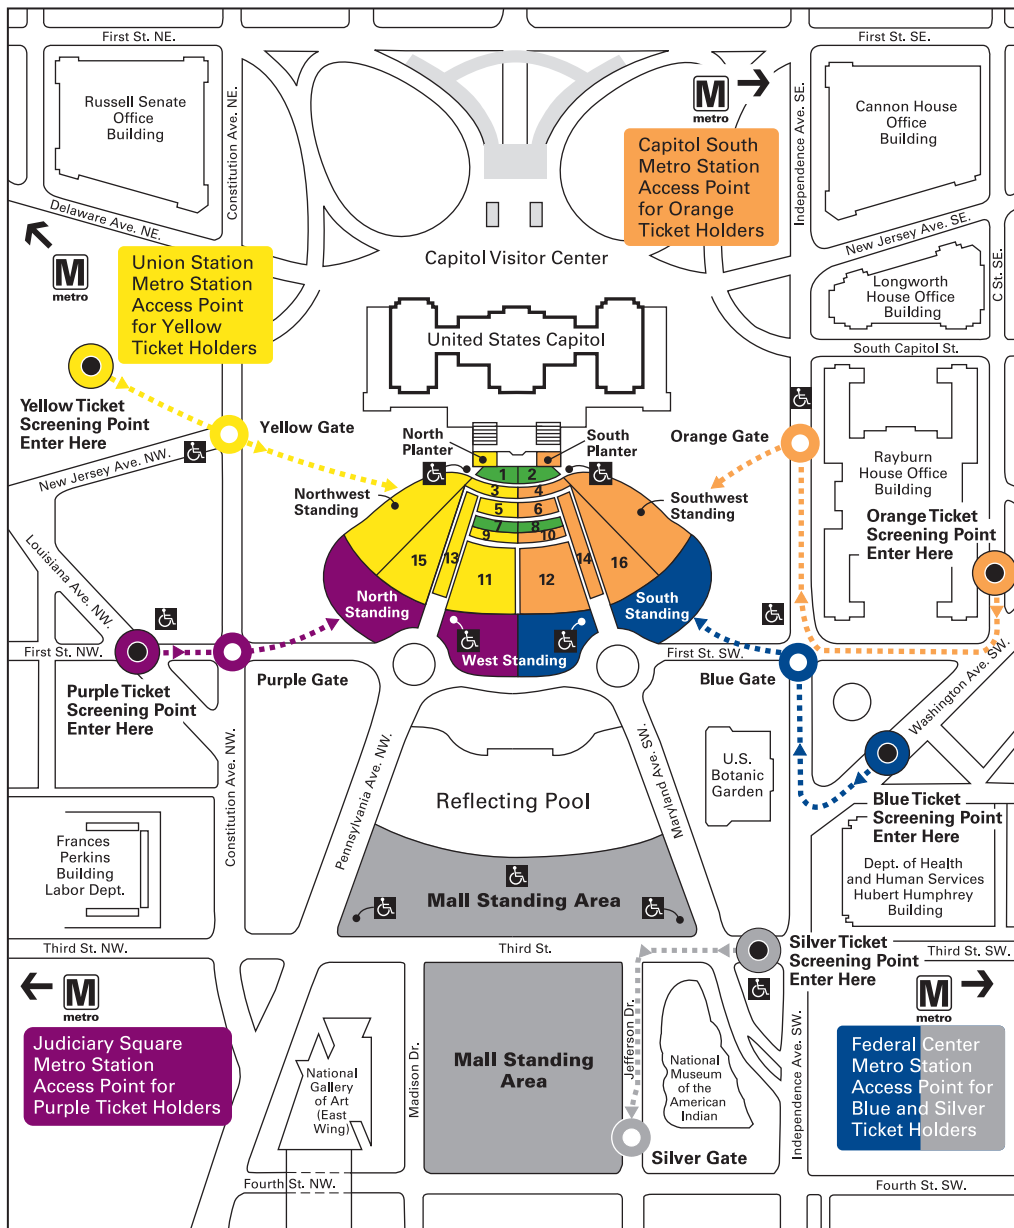

Inauguration Ceremonies

January 20, 2009

The Capitol of the United States of America
City of Washington

LOCATIONS OF GATES AND GUEST SECTIONS FOR TICKET HOLDERS

Please Note: All Entrances Accessible

Entrance will only be granted at Gate indicated on Admission Ticket.

Please Note: Screening Entry Points have been updated, especially Silver – Mall Standing Area.

Ticket holders will be required to pass through security screening.

Packages, coolers, thermos bottles, mace, pepper spray, weapons, and supports for signs or posters ARE PROHIBITED.