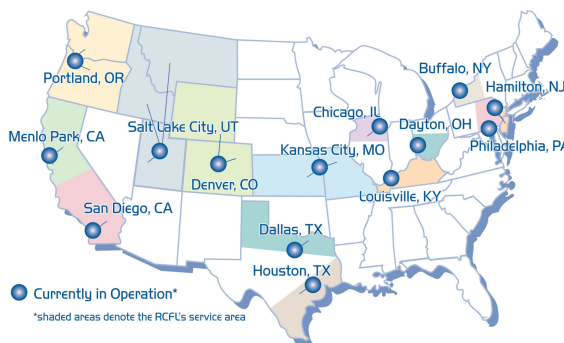

The Regional Computer Forensics Laboratory (RCFL) Program is built on partnerships between the FBI and other law enforcement agencies at the federal, state and local levels operating within a geographic area. An RCFL is a one-stop, single service forensics laboratory and training devoted to the examination of digital evidence in support of criminal investigations and to the detection and prevention of terrorist acts. Each laboratory is equipped with a modern classroom and offers coursework about digital forensics for all skill levels.

RCFL Locations

RCFL National Program Office

www.rcfl.gov

Chicago RCFL
Greater Houston RCFL
Heart of America RCFL
Intermountain West RCFL
Kentucky RCFL
Miami Valley RCFL
New Jersey RCFL
North Texas RCFL
Northwest RCFL
Philadelphia RCFL
Rocky Mountain RCFL
San Diego RCFL
Silicon Valley RCFL
Western New York RCFL