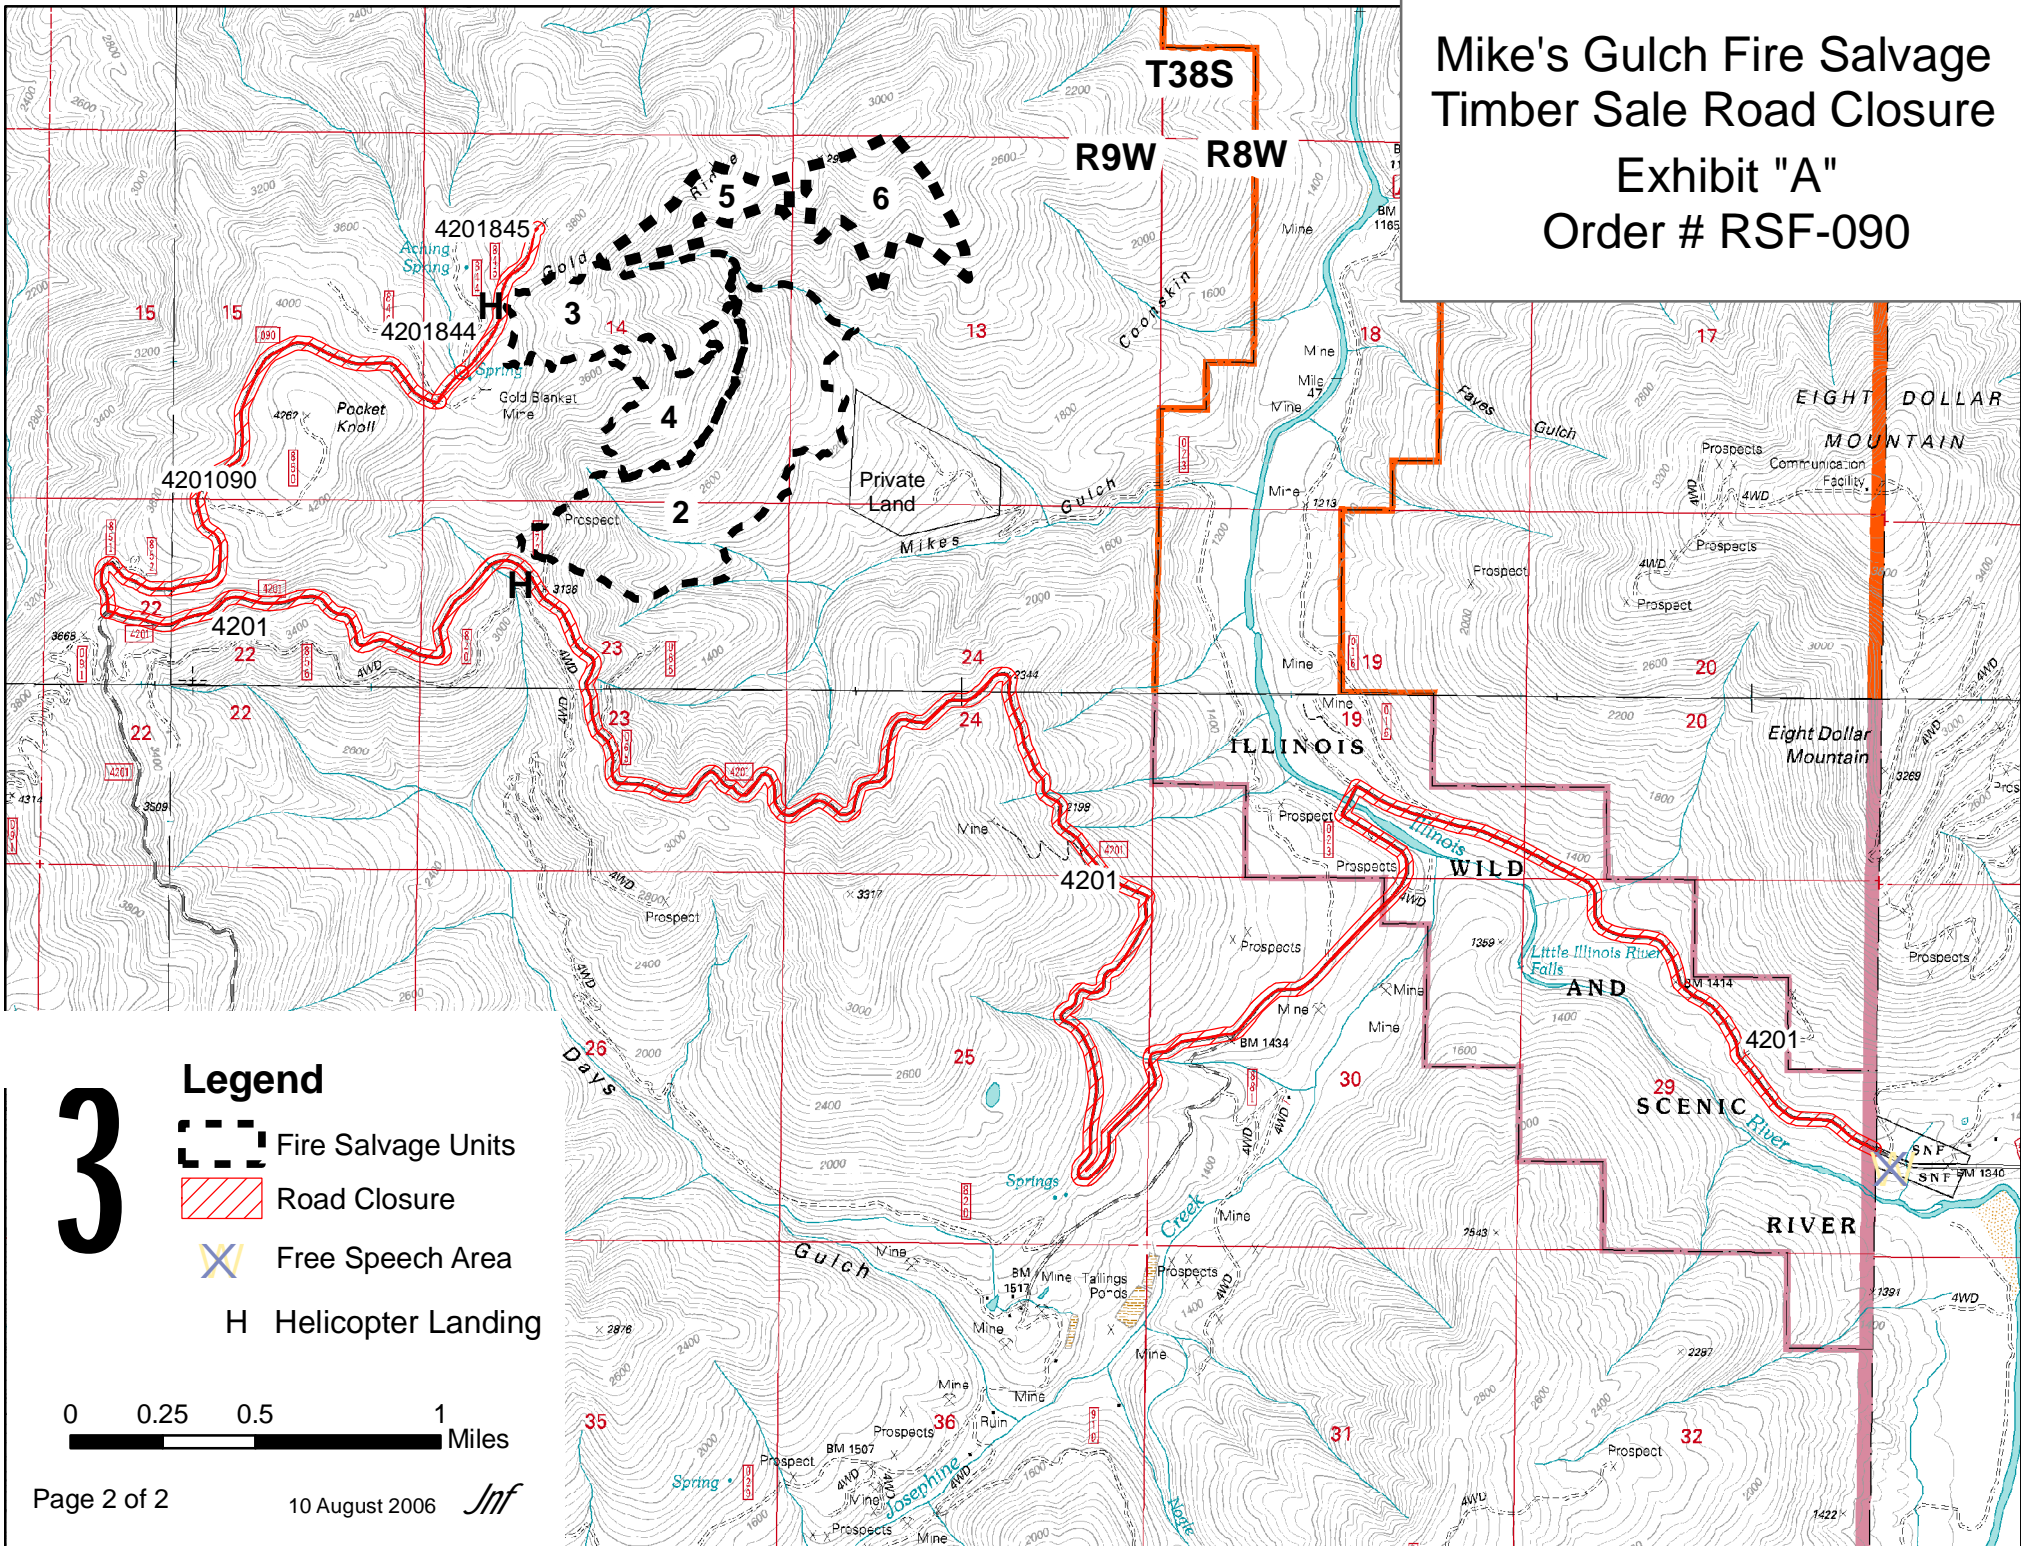

Mike's Gulch Fire Salvage
 Timber Sale Road Closure
 Exhibit "A"
 Order # RSF-090

3

- Legend**
-  Fire Salvage Units
 -  Road Closure
 -  Free Speech Area
 -  Helicopter Landing