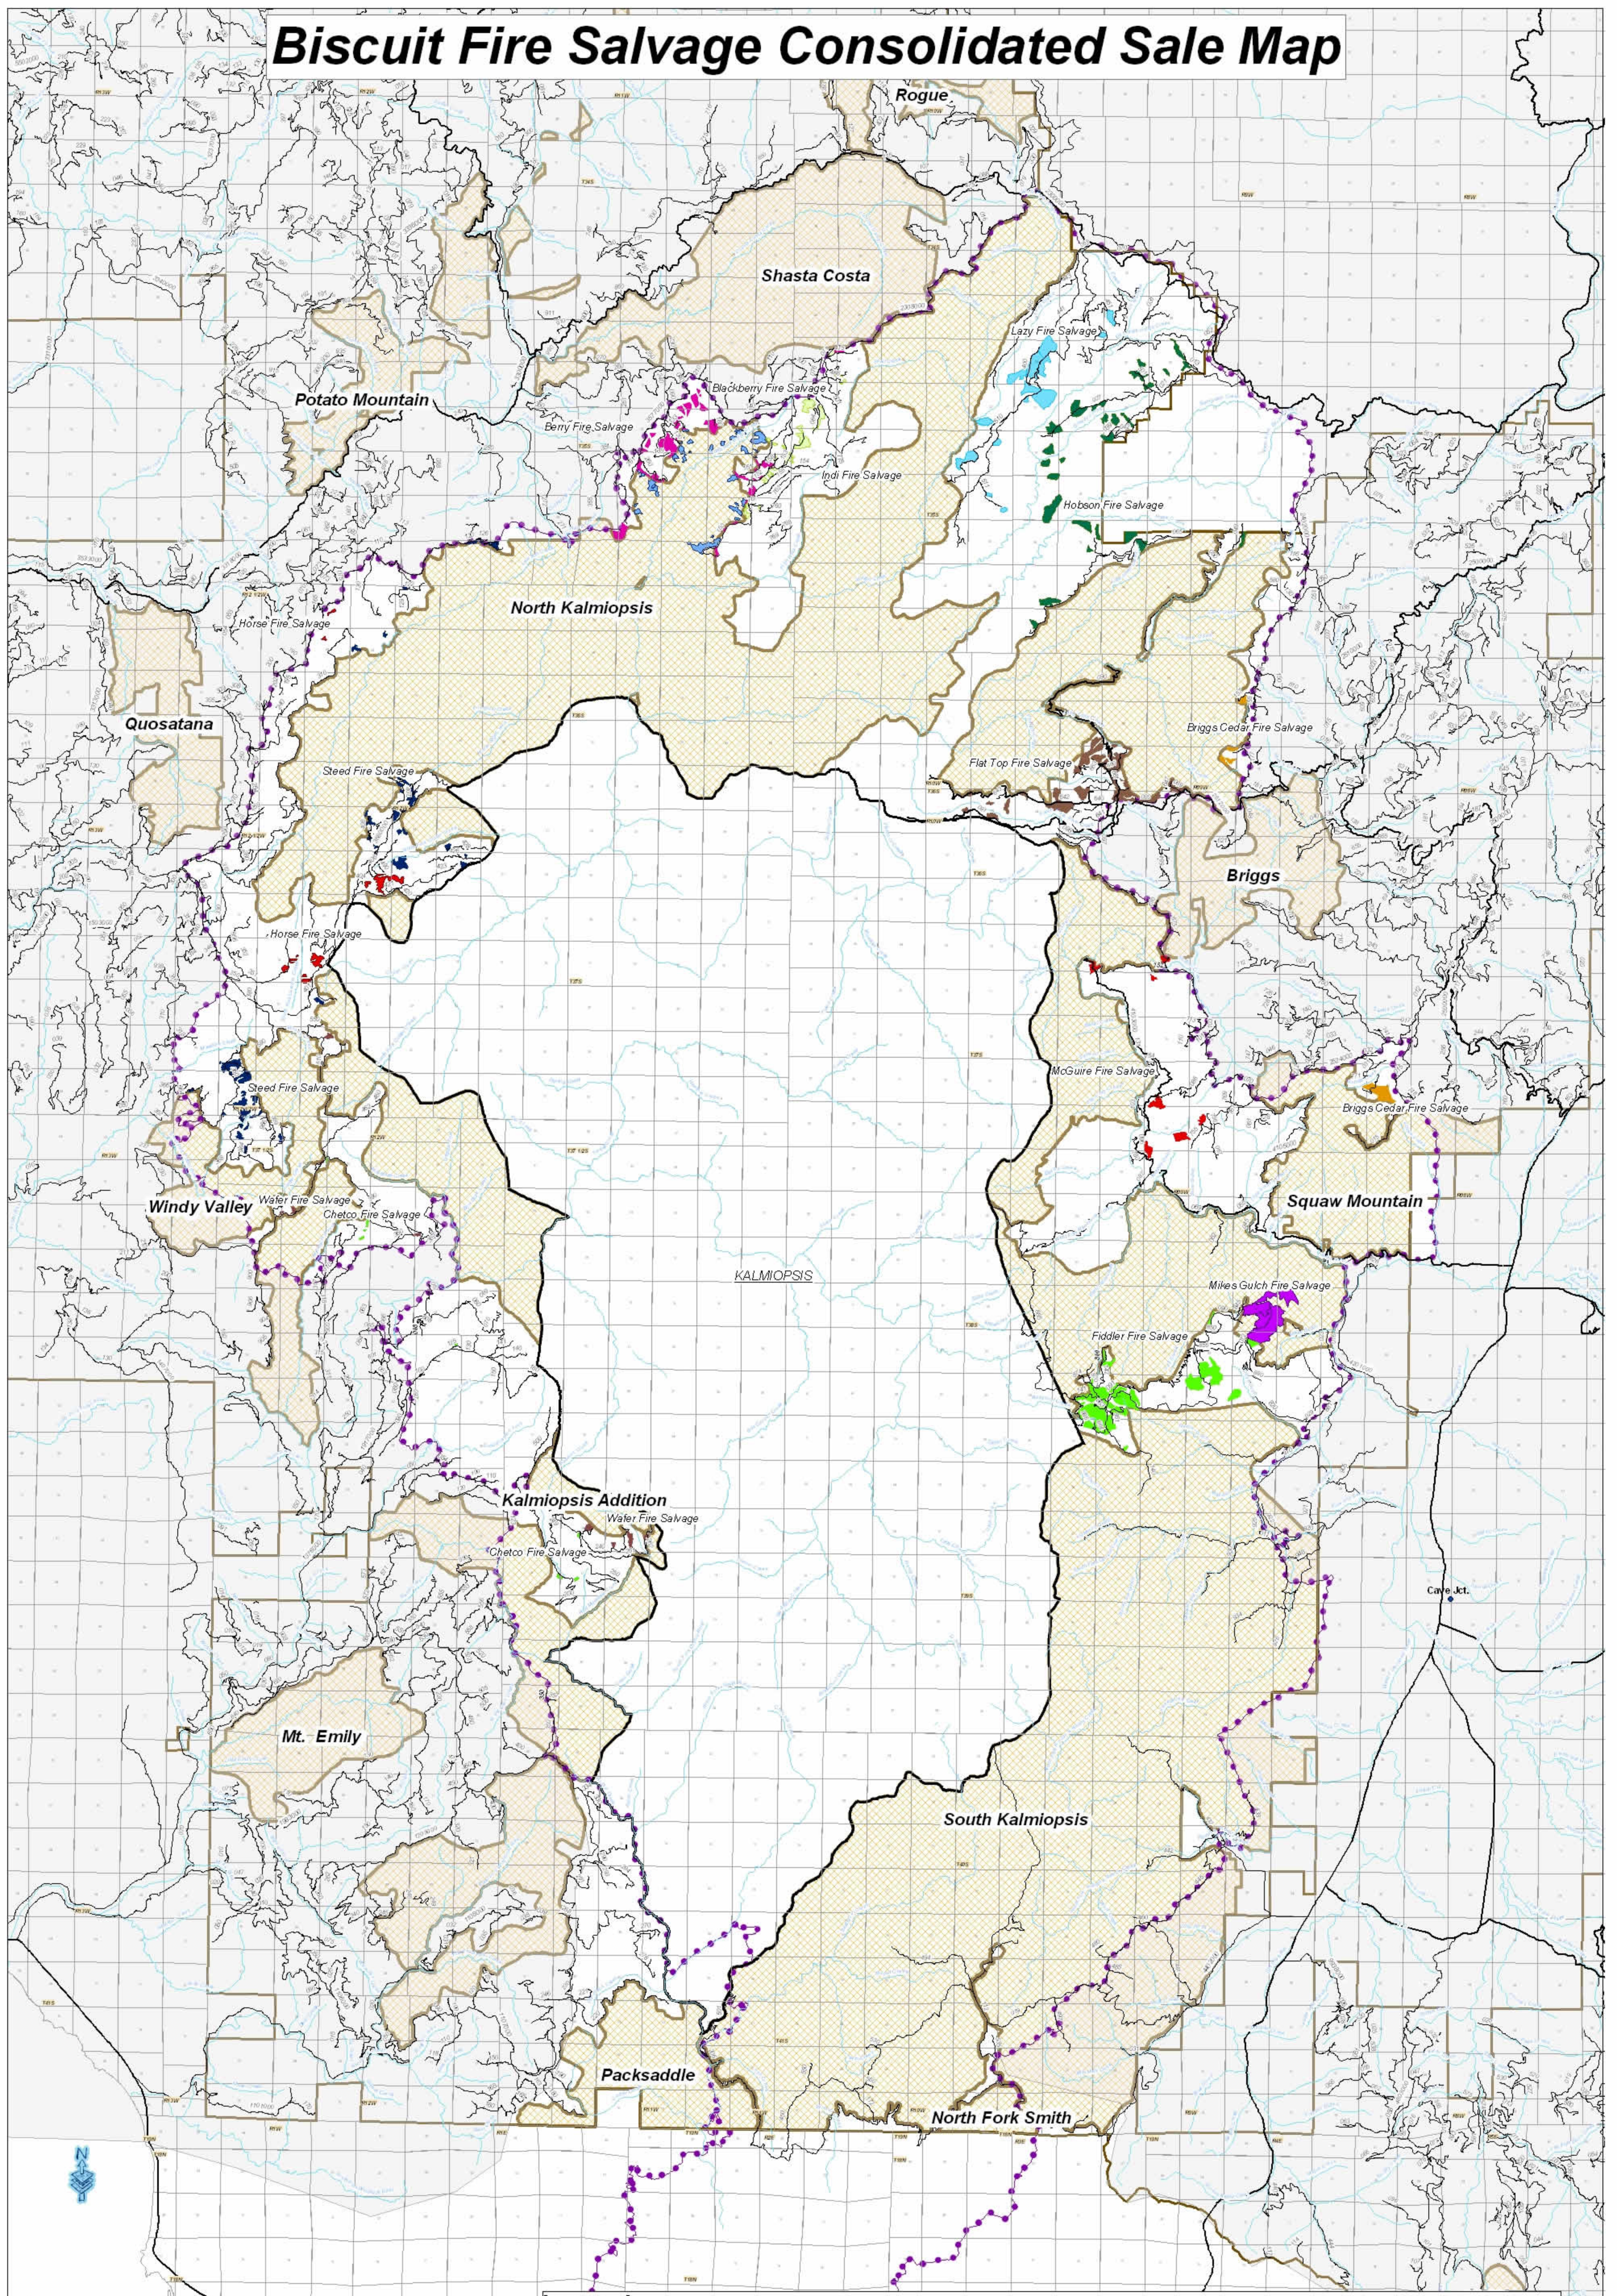

Biscuit Fire Salvage Consolidated Sale Map

Legend

Rogue Siskiyou National Forest	Briggs Cedar	Hobson	Berry	Indi	Mikes Gulch
Biscuit Fire	Fiddler	Lazy	Chetco	Steed	Blackberry
Kalmiopsis Wilderness	Flat Top	McGuire	Horse	Wafer	
Inventoried Roadless					

This product is reproduced from geospatial information prepared by the U.S. Department of Agriculture, Forest Service. GIS data and products may vary. Using products for purposes other than those for which they were created may yield inaccurate or misleading results. The Forest Service reserves the right to correct, update, modify or replace GIS products without notification. For more information contact the Rogue River/Siskiyou National Forest, 333 West 8th Street, P.O. Box 520, Medford, OR 97501-0290.

1:110,000