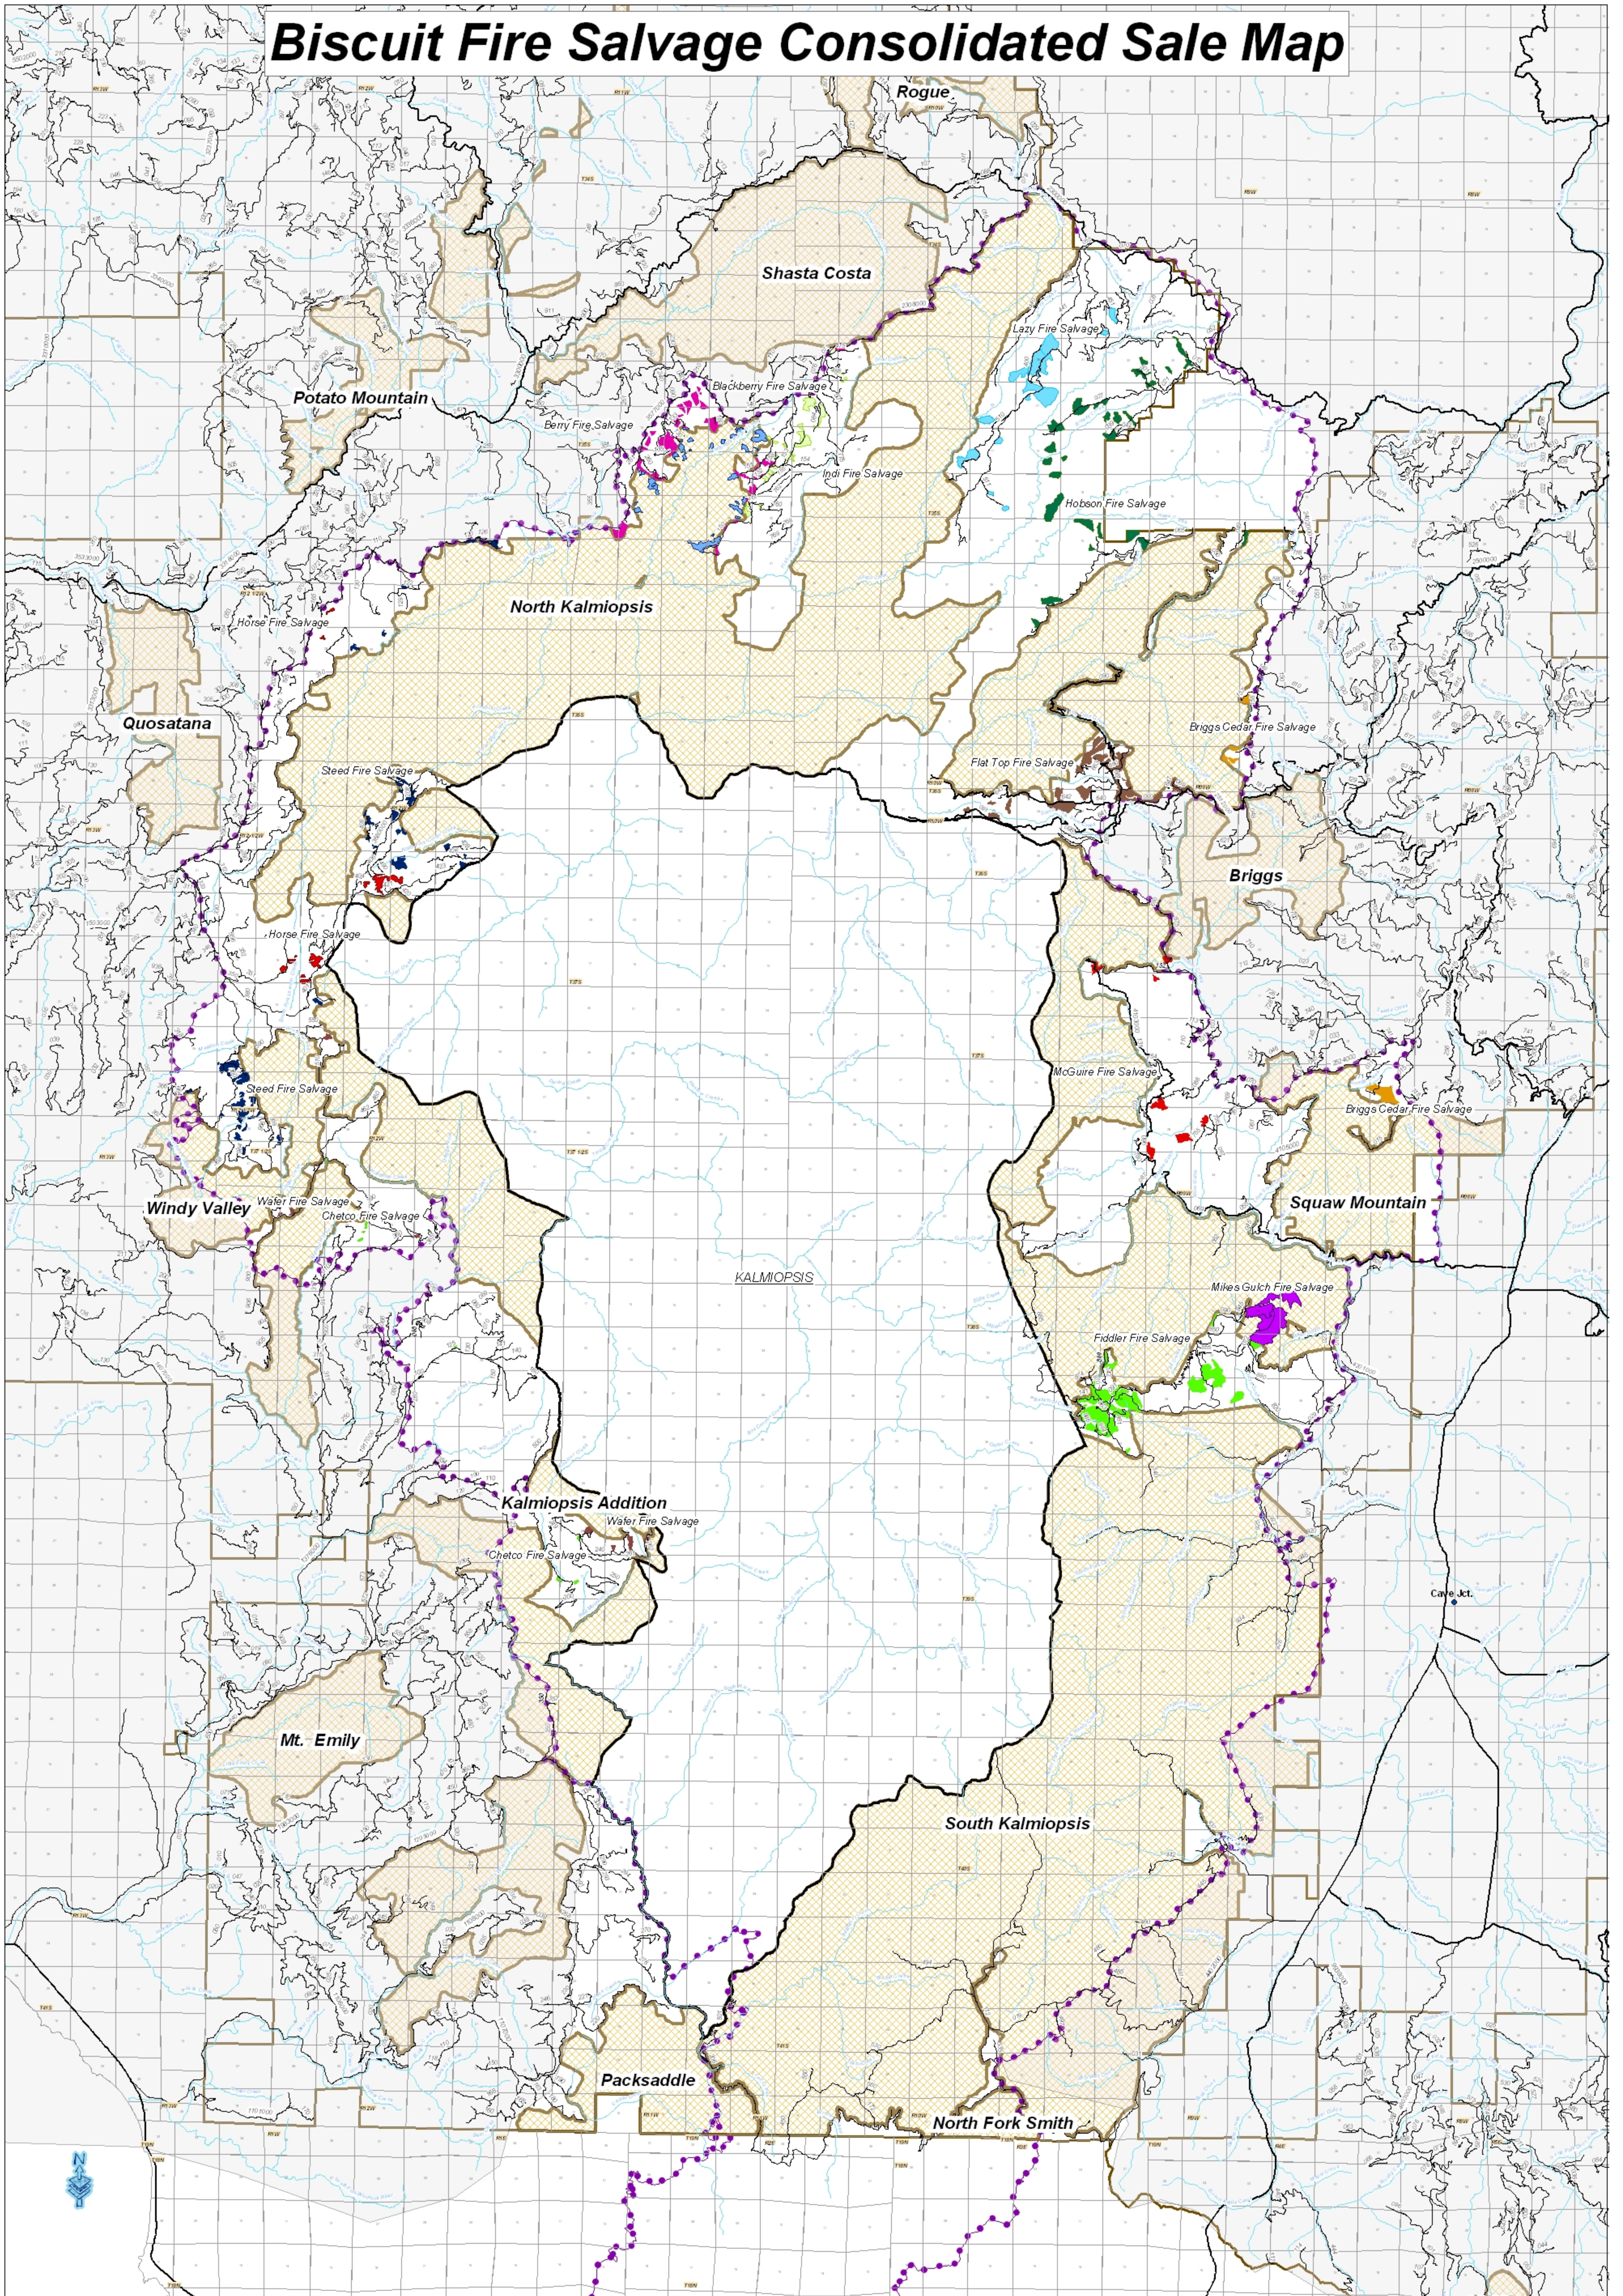

Biscuit Fire Salvage Consolidated Sale Map

This product is reproduced from geospatial information prepared by the U.S. Department of Agriculture, Forest Service. GIS data and products may vary. Using products for purposes other than those for which they were created may yield inaccurate or misleading results. The Forest Service reserves the right to correct, update, modify or replace GIS products without notification. For more information contact the Rogue River/Siskiyou National Forest, 333 West 8th Street, P.O. Box 520, Medford, OR 97501-0290.

Legend

Rogue Siskiyou National Forest	Briggs Cedar	Hobson	Berry	Indi	Mikes Gulch
Biscuit Fire	Fiddler	Lazy	Chetco	Steed	Blackberry
Kalmiopsis Wilderness	Flat Top	McGuire	Horse	Wafer	
Inventoried Roadless					

1:110,000