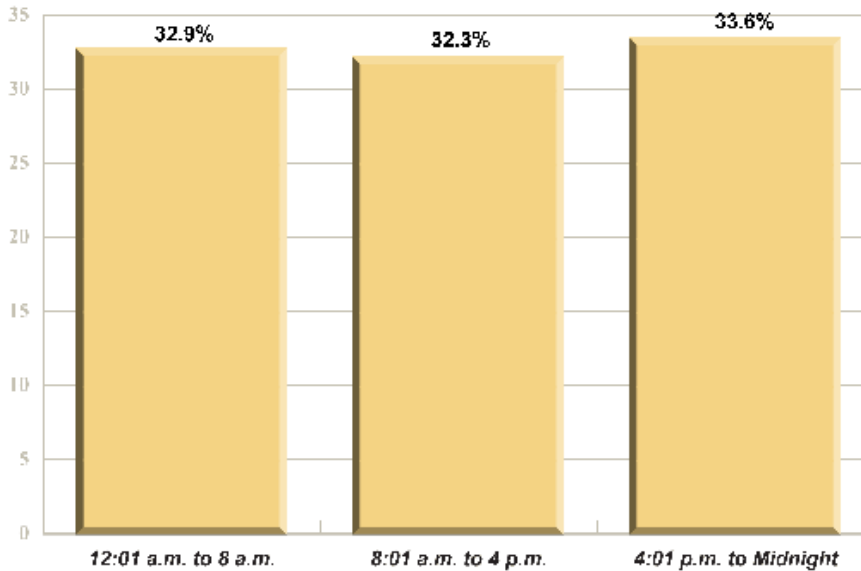

Figure 6

Law Enforcement Officers Feloniously Killed
Percent Distribution¹ by Time of Day of Incident, 1997-2006

¹ Time was not reported for 1.2 percent of all law enforcement officers accidentally killed.