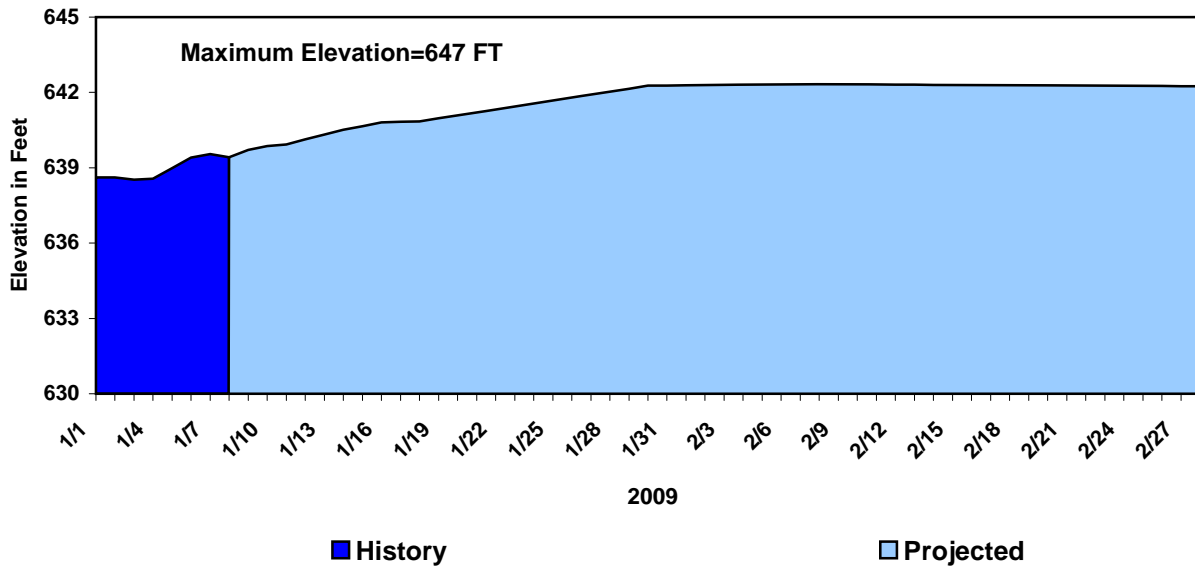

Lake Mohave Elevation

Davis Releases