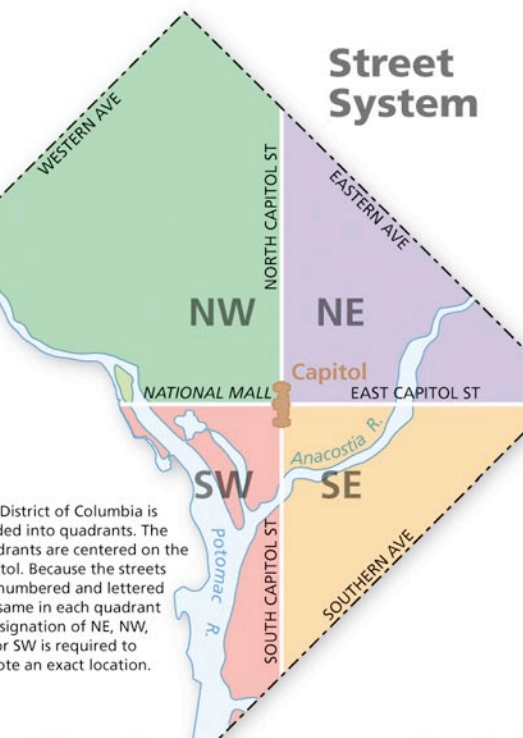

Street Index

Index of street names with corresponding grid coordinates (e.g., A-J and 1-14) for easy navigation.

d.
District Department of Transportation
WASHINGTON
DISTRICT OF COLUMBIA

- Limited access highway
- Major street
- Local street
- Metro line with stop and entrances
- Railroad
- District boundary
- Palisades
- Neighborhood
- Hospital
- Public school

Taxi Zones
To calculate fares between zones visit www.dc.gov, and click on the DC Guide tab to access the Taxifare Fare Calculator.

Car Sharing

- Flexcar
- Zipcar

For more information on car sharing visit www.vmata.com/motorist/ car_sharing.cfm, and learn more about the services offered by Flexcar and Zipcar.

- Selected Points of Interest**
- Anacostia Community Museum
 - Lincoln Memorial
 - National Mall
 - Smithsonian Castle
 - White House
 - U.S. Capitol
 - U.S. Supreme Court
 - John F. Kennedy Memorial
 - Robert F. Kennedy Memorial Stadium
 - National Museum of African Art
 - National Museum of American History
 - National Museum of Natural History
 - National Museum of Health & Medicine
 - National Museum of the American Indian
 - National Museum of Art and Design
 - National Museum of the B&O Railroad
 - National Museum of the History of Art and Design
 - National Museum of the History of Transportation
 - National Museum of the History of the District of Columbia
 - National Museum of the History of the Nation's Capital
 - National Museum of the History of the United States
 - National Museum of the History of the World