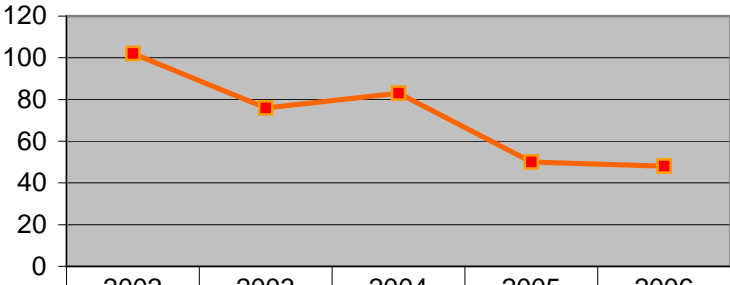

Complaints Examining Unit - Average Processing Time of PPP Cases in the Unit

Average Number of Days

— Average age of cases

	2002	2003	2004	2005	2006
Average age of cases	102	76	83	50	48