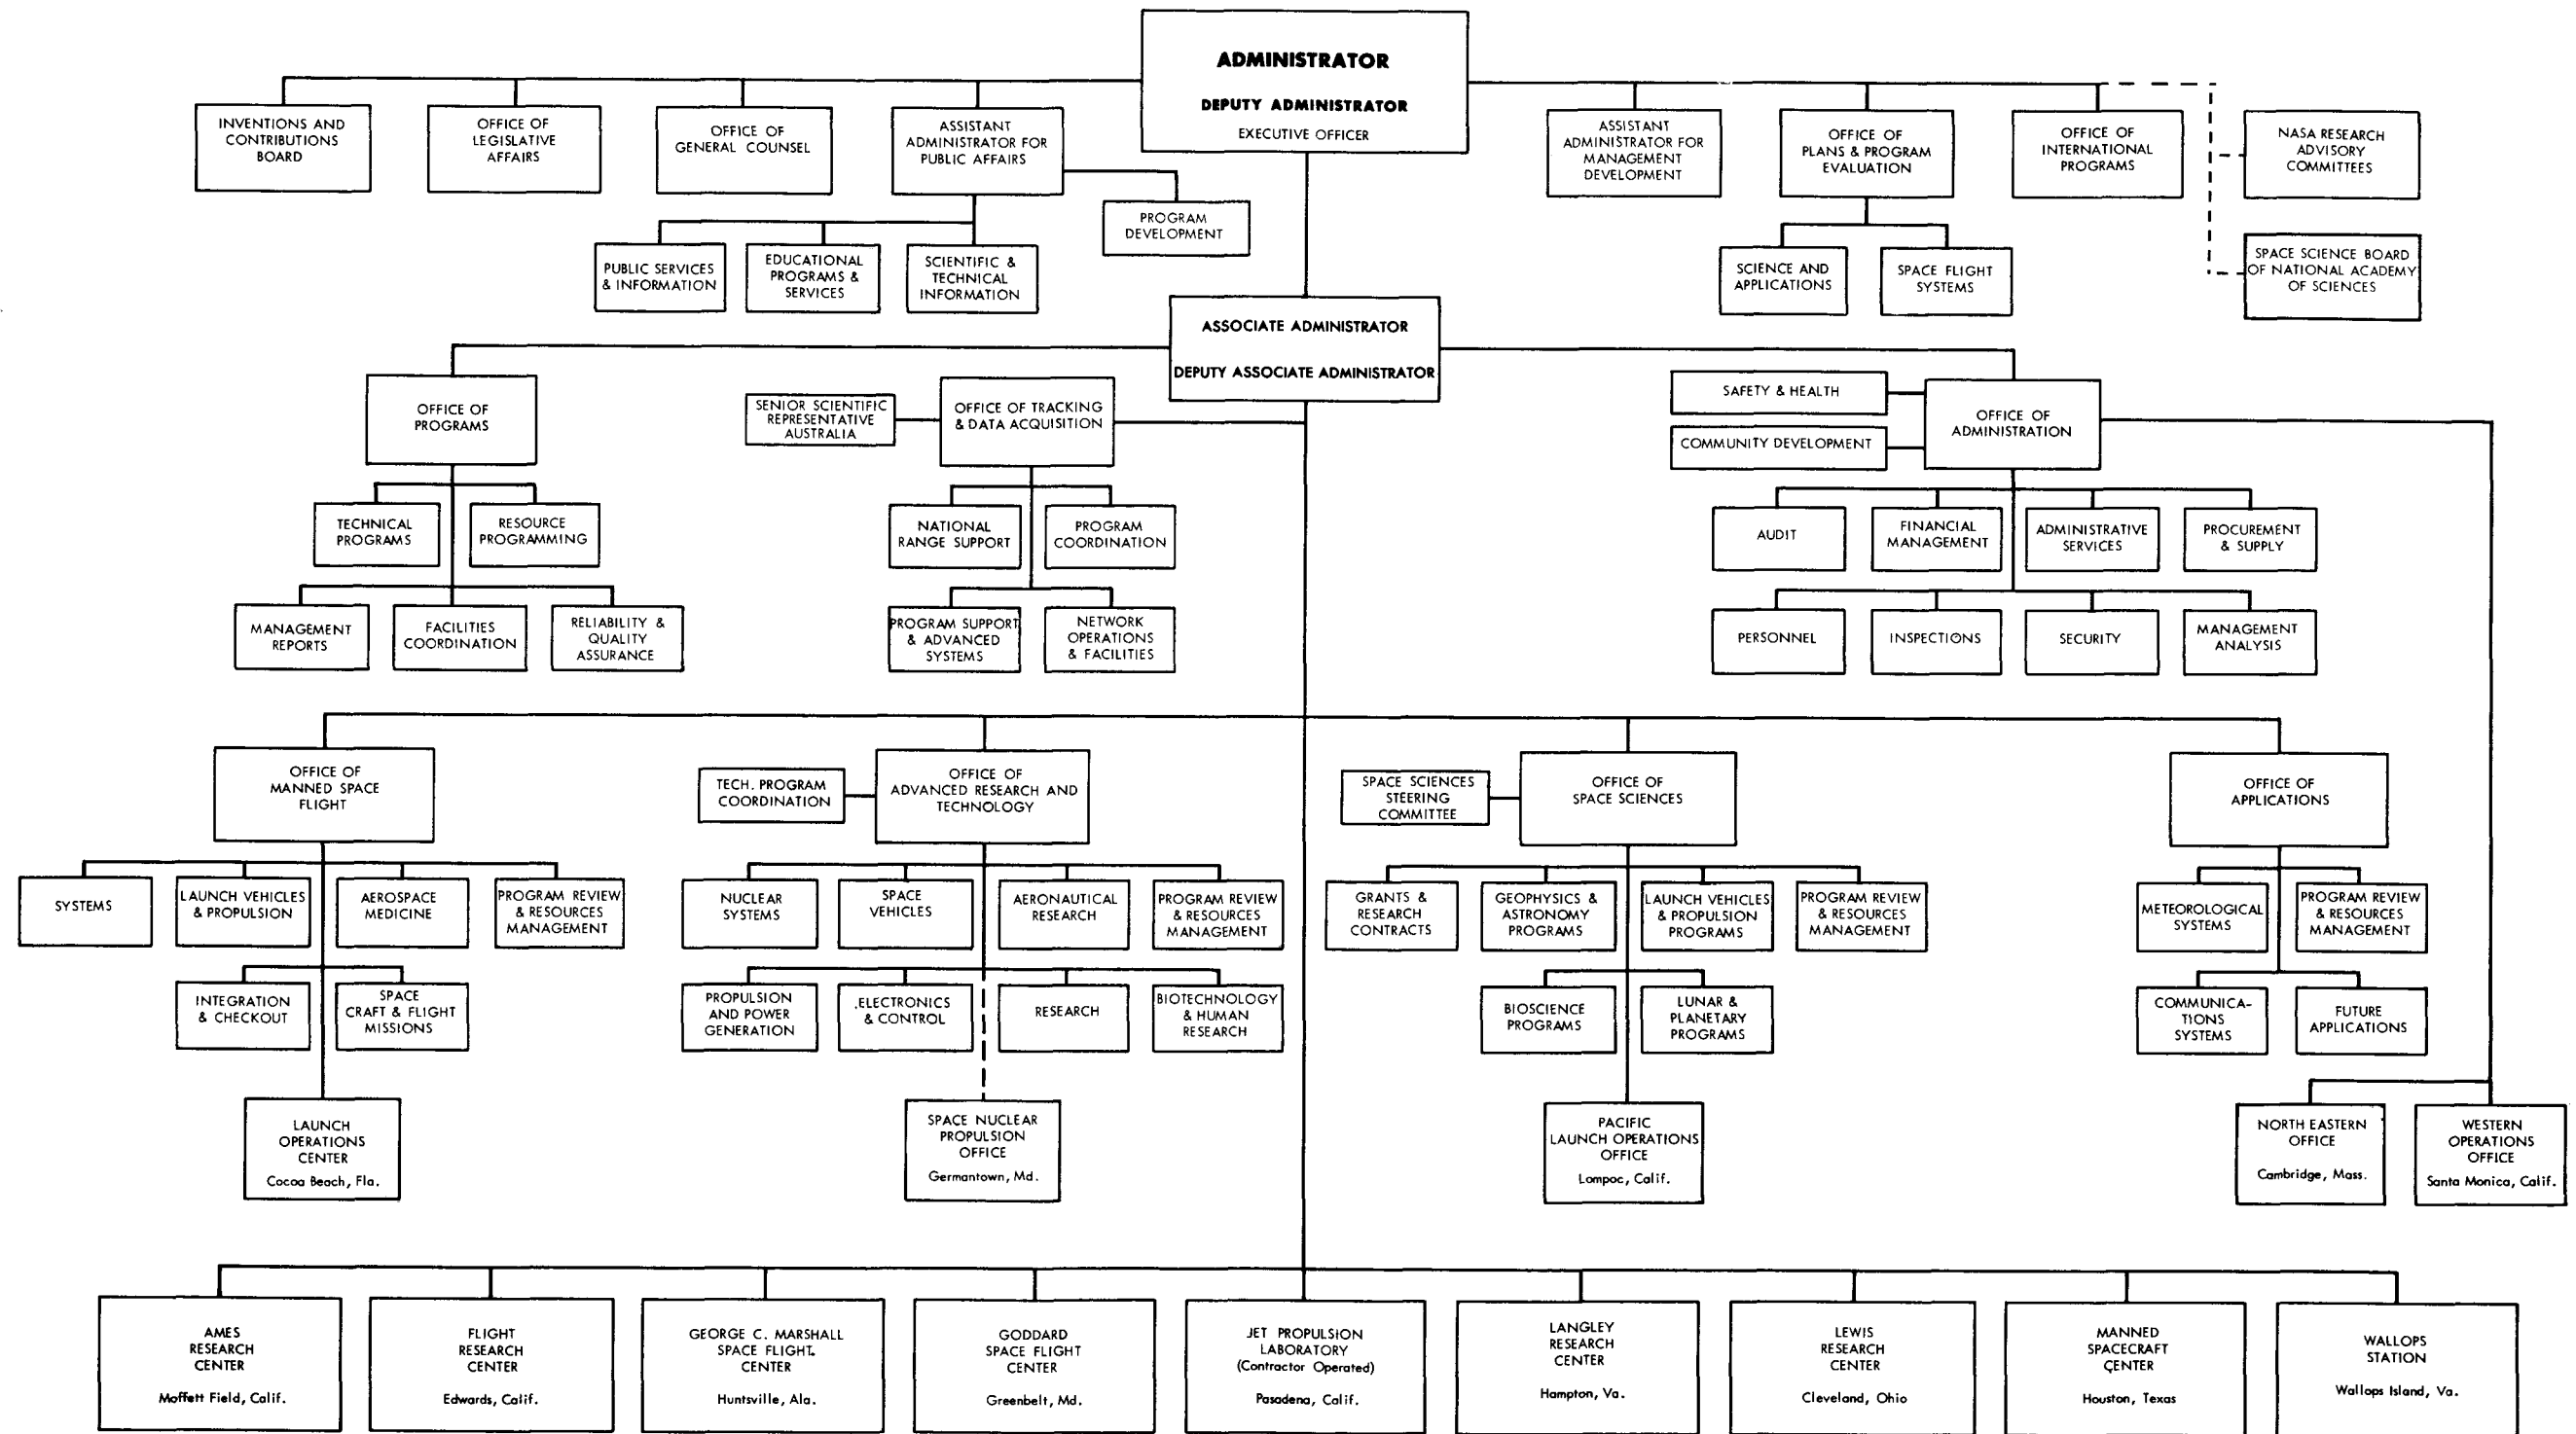

NATIONAL AERONAUTICS AND SPACE ADMINISTRATION

APPROVED: James E. Webb
ADMINISTRATOR, NASA

DATE: August 17, 1962
SUPERSEDES CHART DATED MARCH 1, 1962.