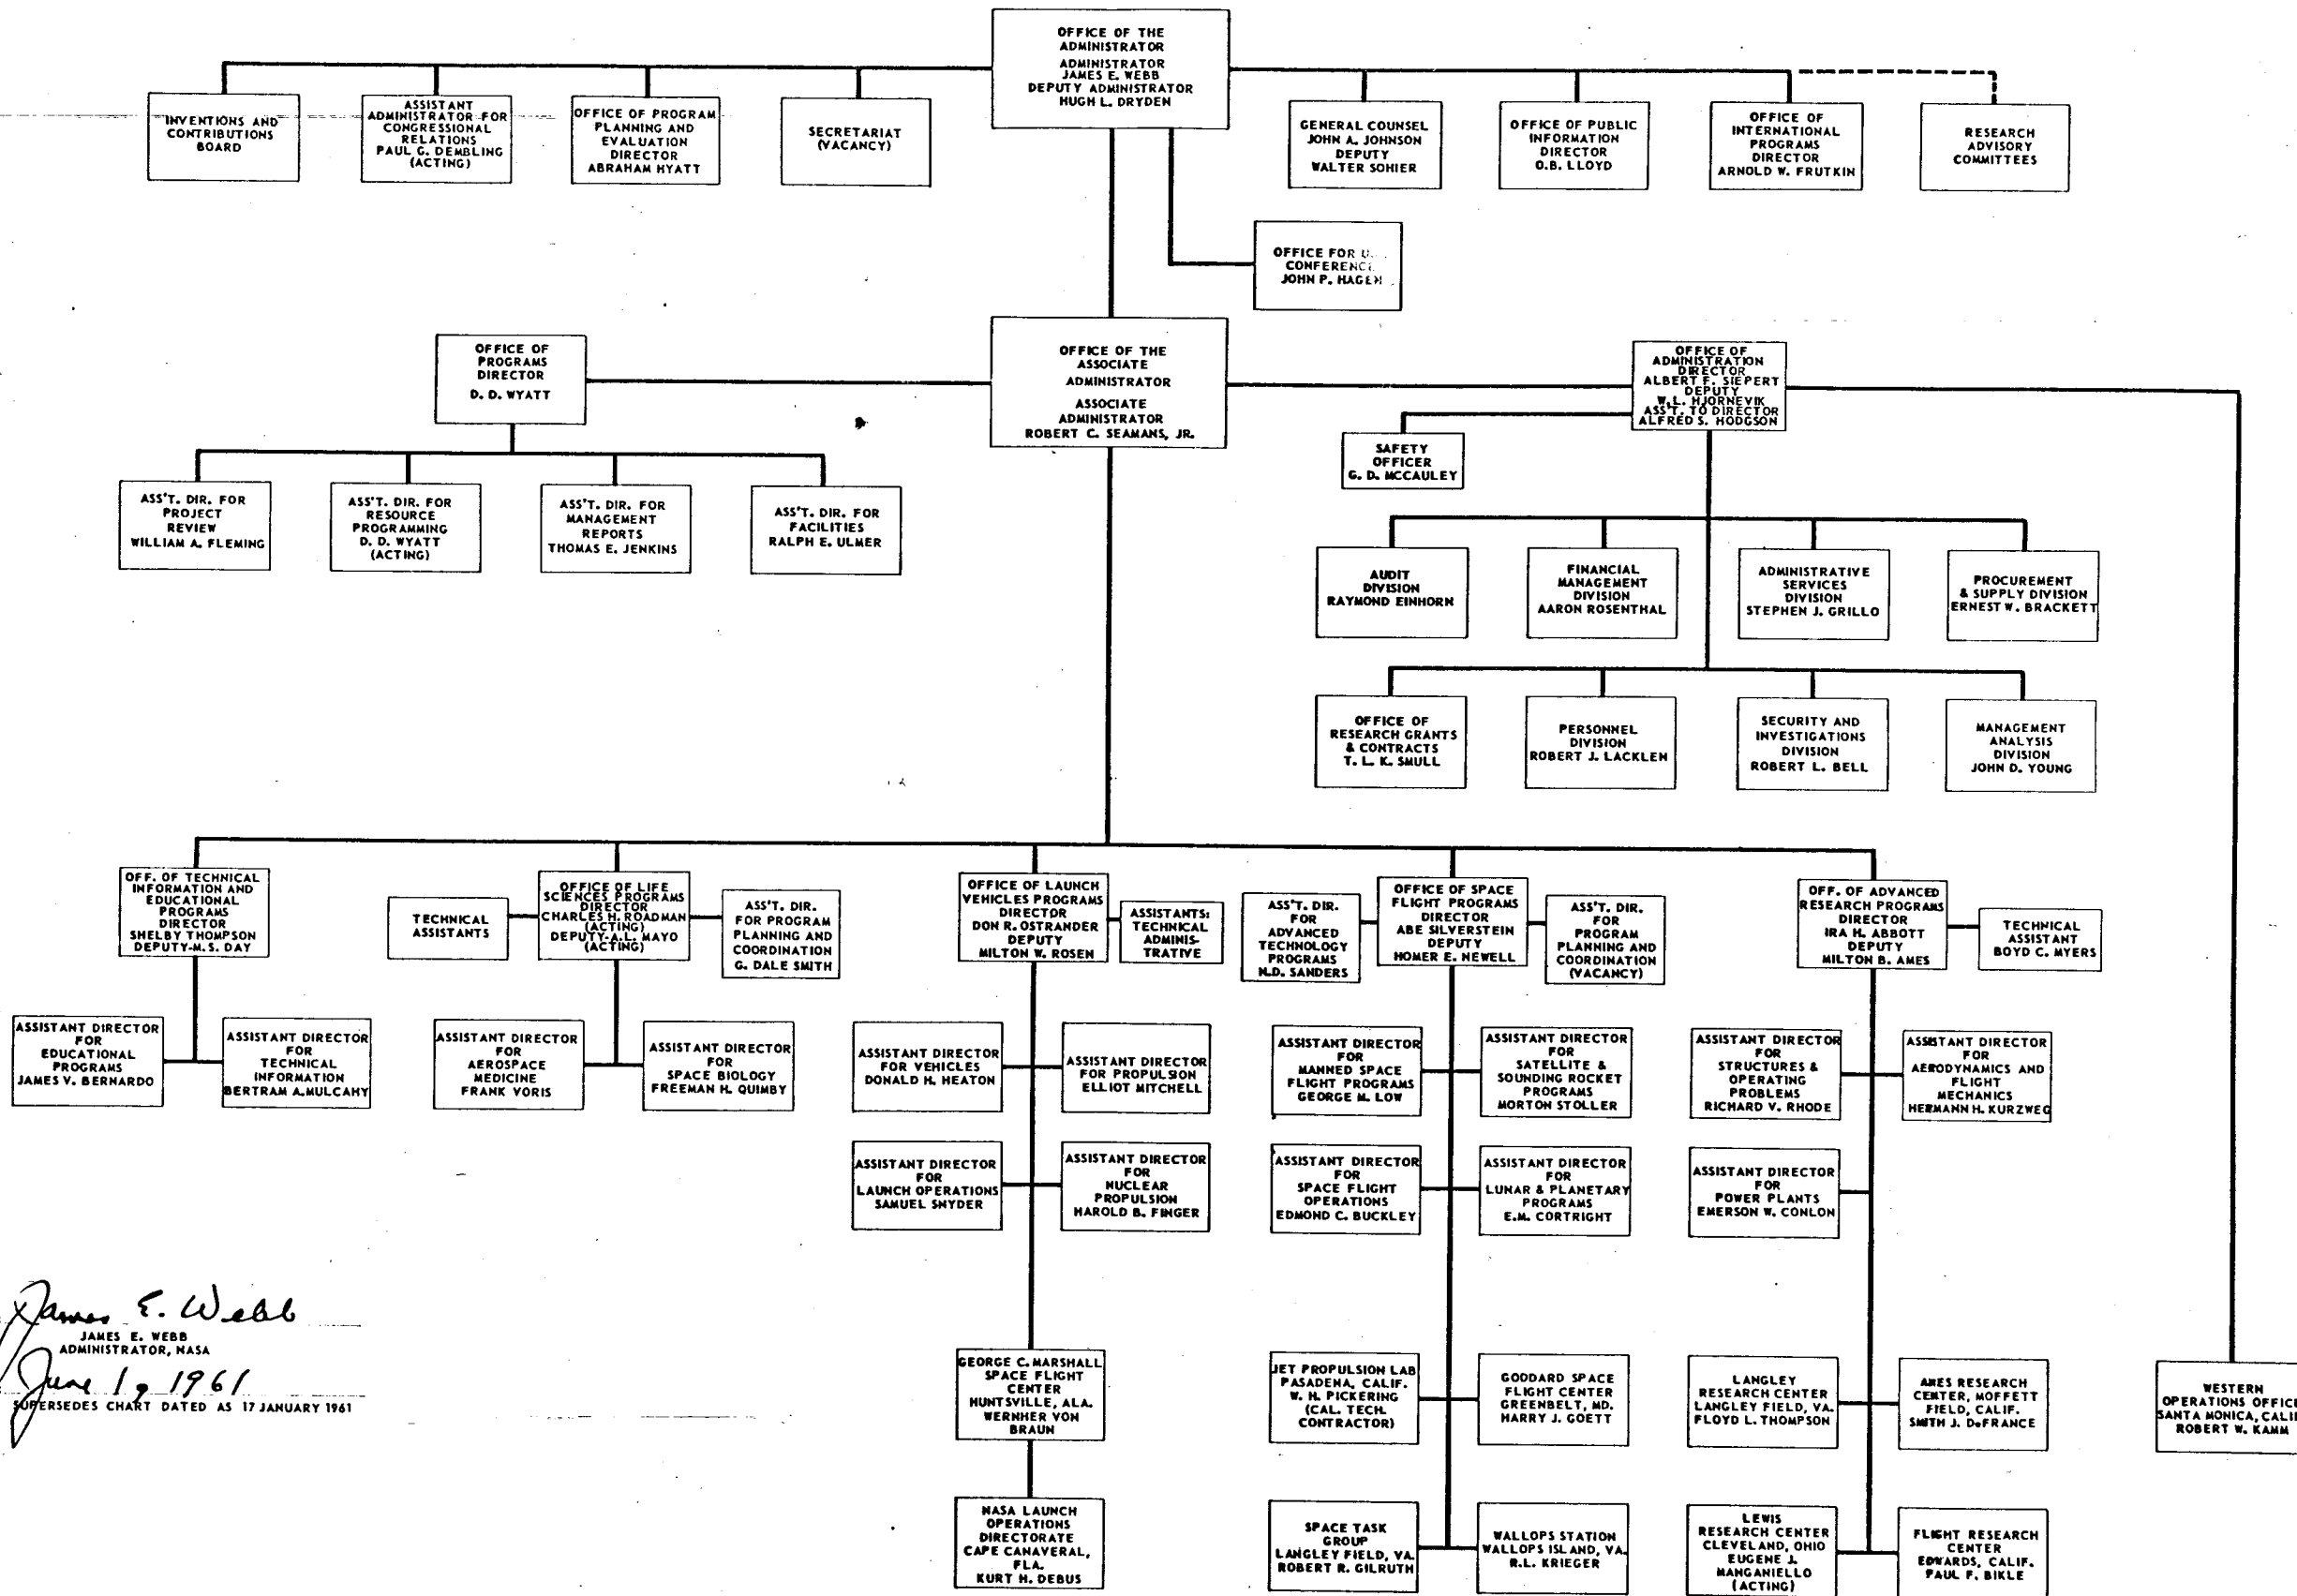

# NATIONAL AERONAUTICS AND SPACE ADMINISTRATION

APPROVED: *James E. Webb*  
 JAMES E. WEBB  
 ADMINISTRATOR, NASA  
 DATE: *June 19, 1961*  
 SUPERSEDES CHART DATED AS 17 JANUARY 1961