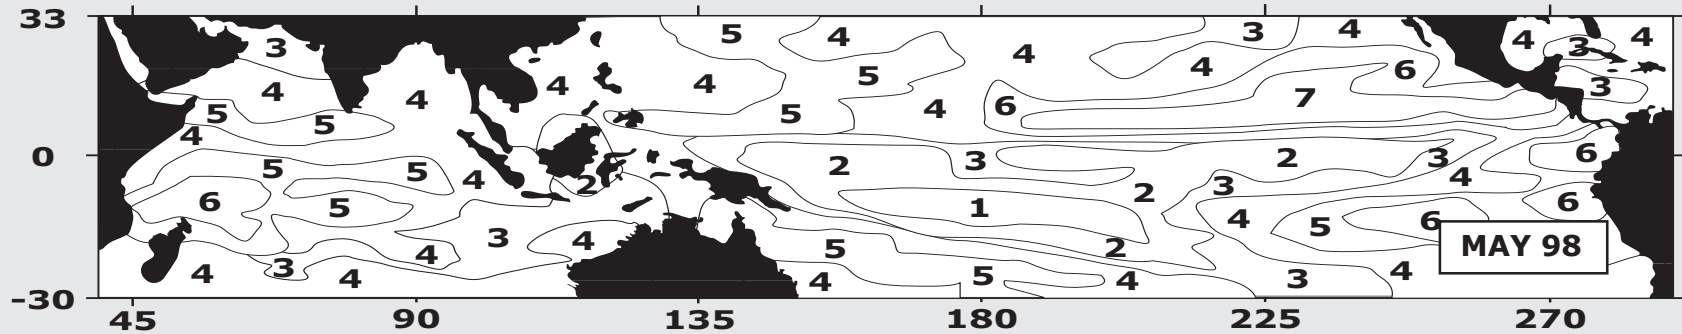

Activity 1. Color the El Niño (continued)

1 = PURPLE	2 = BLUE	3 = LT BLUE	4 = GREEN	5 = YELLOW	6 = ORANGE	7 = RED
------------	----------	-------------	-----------	------------	------------	---------

-20

-10

0

cm

10

20