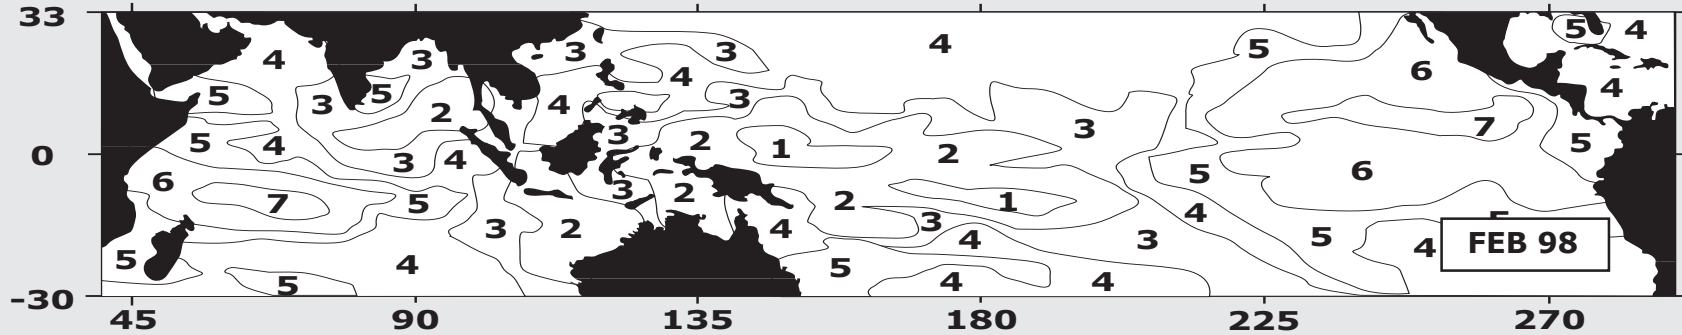

Activity 1. Color the El Niño (continued)

1 = PURPLE	2 = BLUE	3 = LT BLUE	4 = GREEN	5 = YELLOW	6 = ORANGE	7 = RED
------------	----------	-------------	-----------	------------	------------	---------

-20