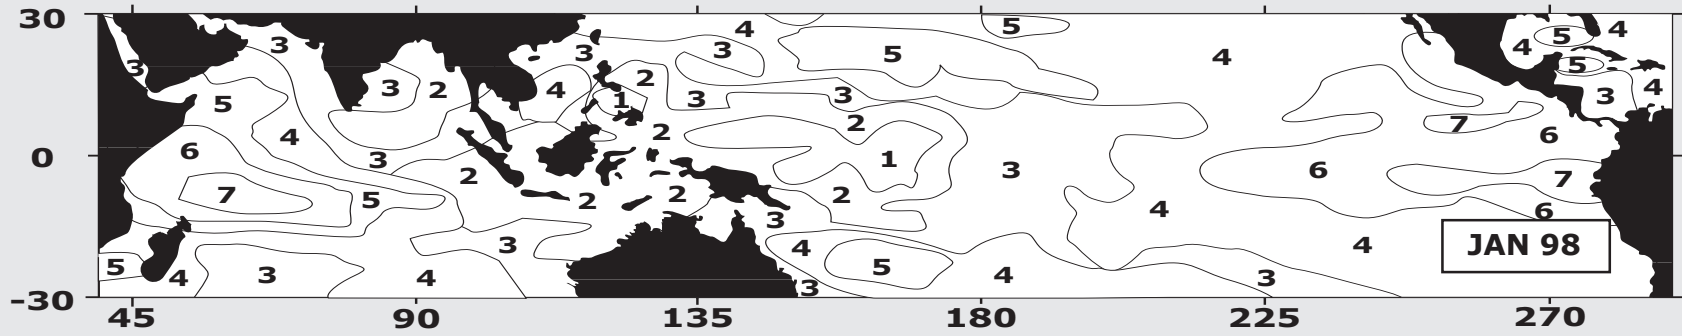

Activity 1. Color the El Niño (continued)

1 = PURPLE	2 = BLUE	3 = LT BLUE	4 = GREEN	5 = YELLOW	6 = ORANGE	7 = RED
------------	----------	-------------	-----------	------------	------------	---------

-20

-10

0

cm

10

20